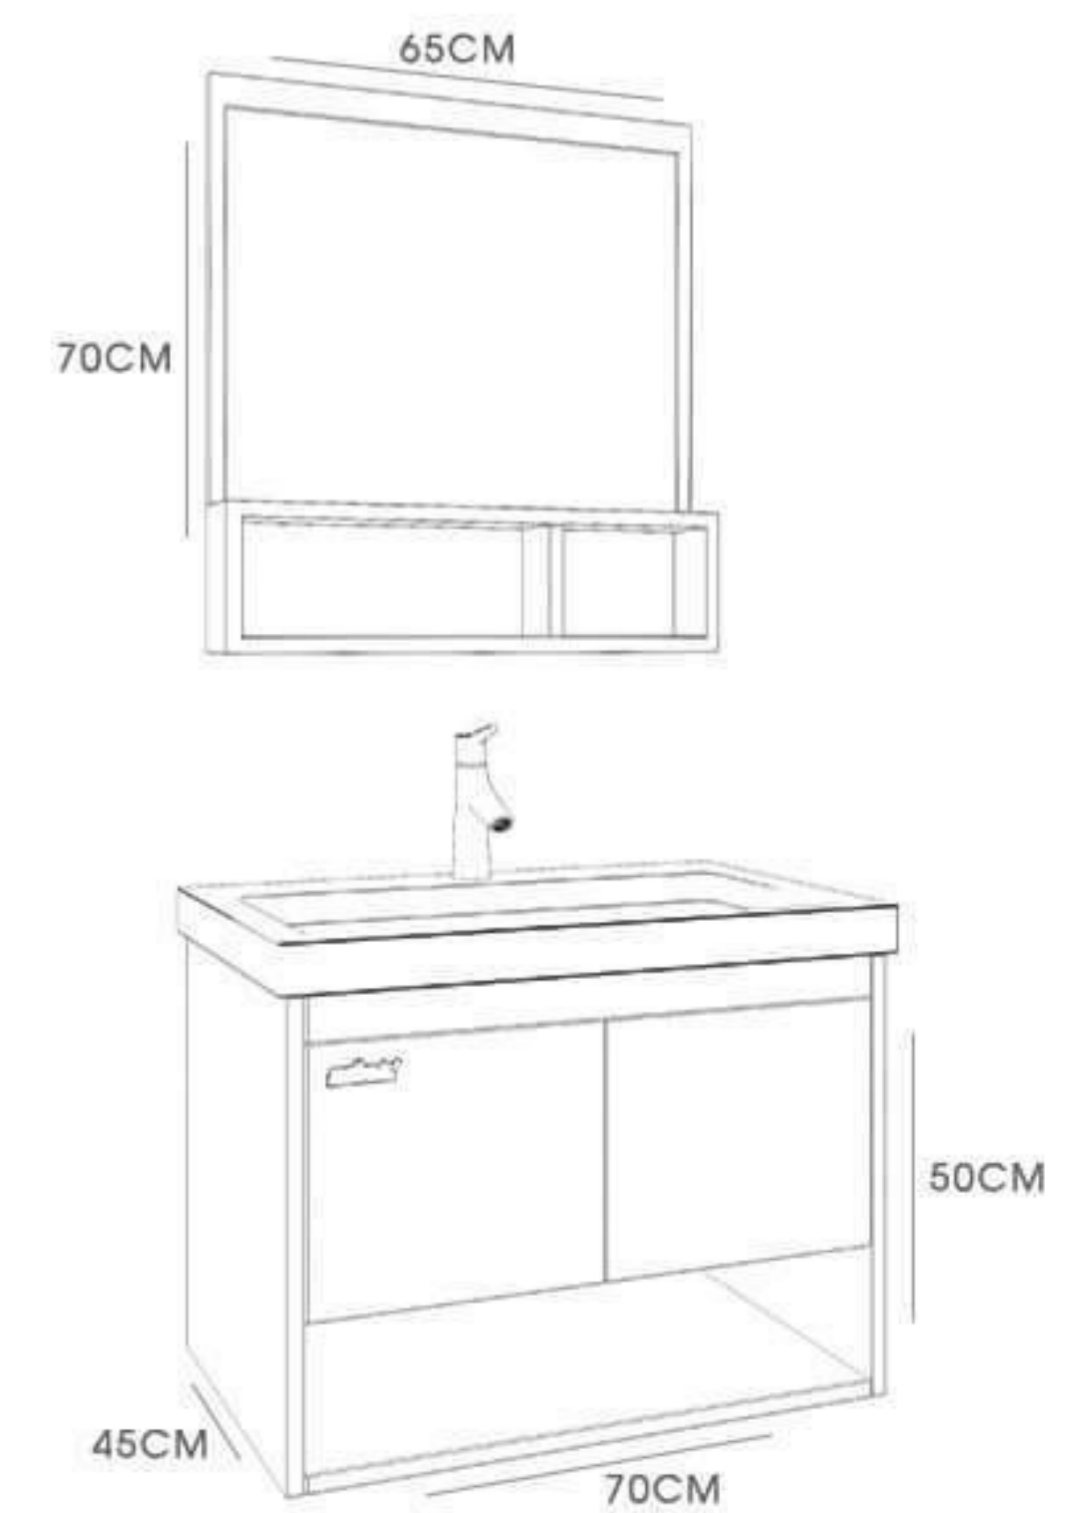

# Prestige-100

CABINET : 100x45x55  
MIRROR : 100x70

ATLANTIK  
CAM

WHITE

**walmix**<sup>®</sup>  
BATHROOM FURNITURE

# Mergan-80 V1

**WALMIX**<sup>®</sup>  
BATHROOM FURNITURE

CABINET : 80x45x40  
MIRROR : 80x70

# Open-70

**wal<sup>o</sup>mix<sup>®</sup>**  
**BATHROOM FURNITURE**

CABINET : 70X45X50  
 MIRROR : 65X70

Open-80

**WALMIX**<sup>®</sup>  
BATHROOM FURNITURE

CABINET : 80X45X60  
MIRROR : 70X80

HITIT 306

WHITE

# Open-60

**WALOMIX**<sup>®</sup>  
**BATHROOM FURNITURE**

CABINET : 60X45X60  
MIRROR : 60X70