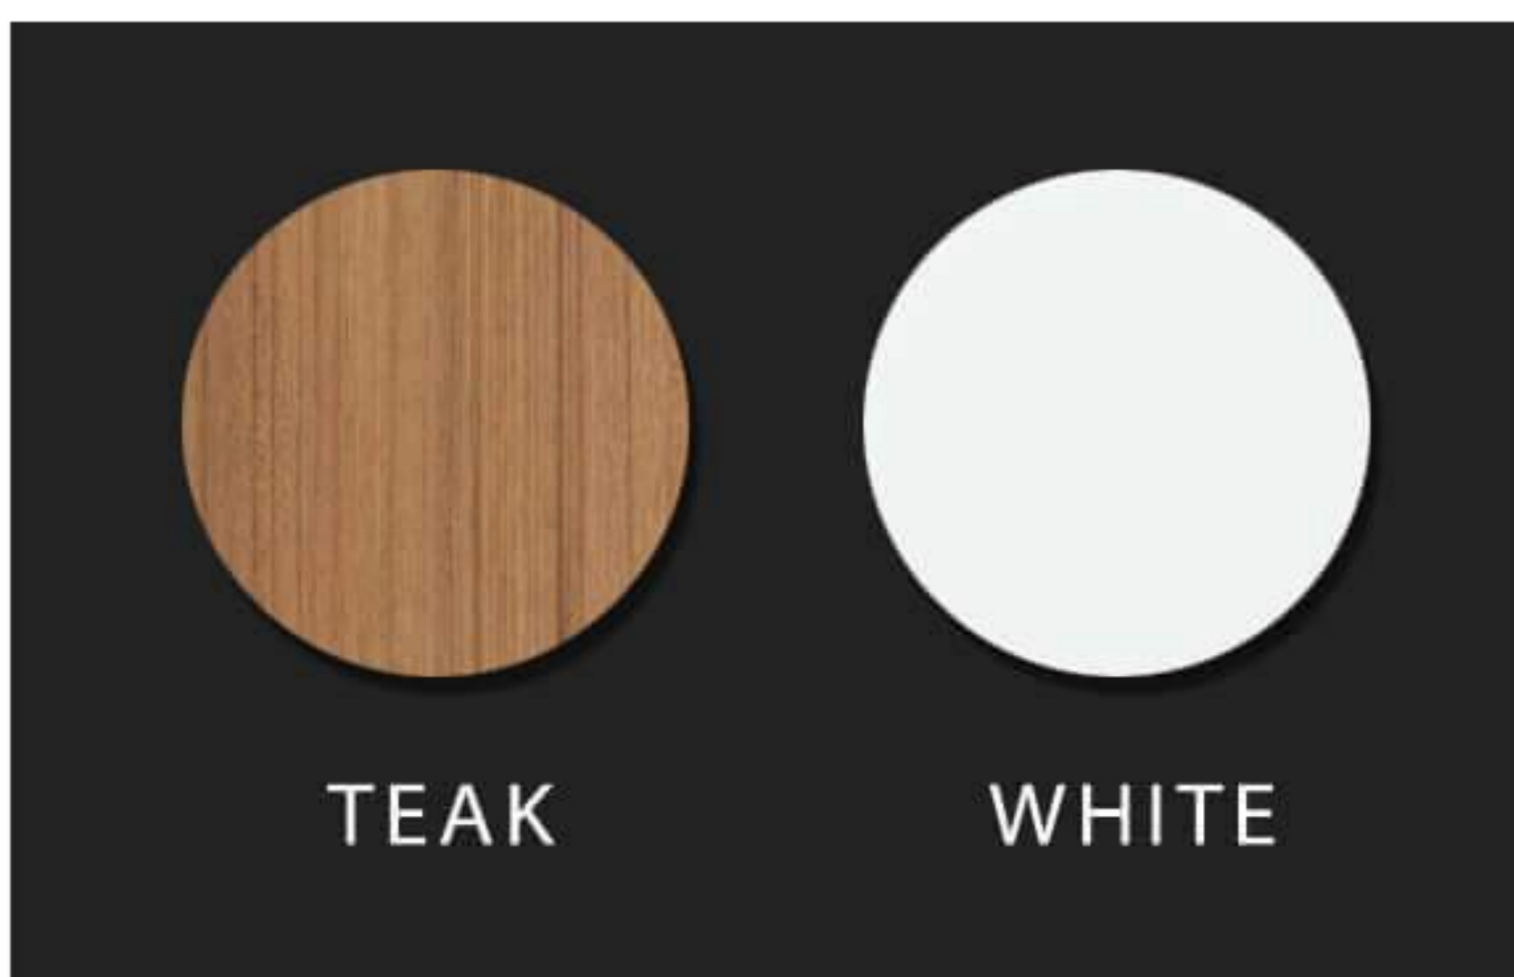

SIMPLE - 85

WALMIX®
BATHROOM FURNITURE

CABINET : 85x45x45
MIRROR : 80x70
SIDE CABINET ; 37x22x110

MDF