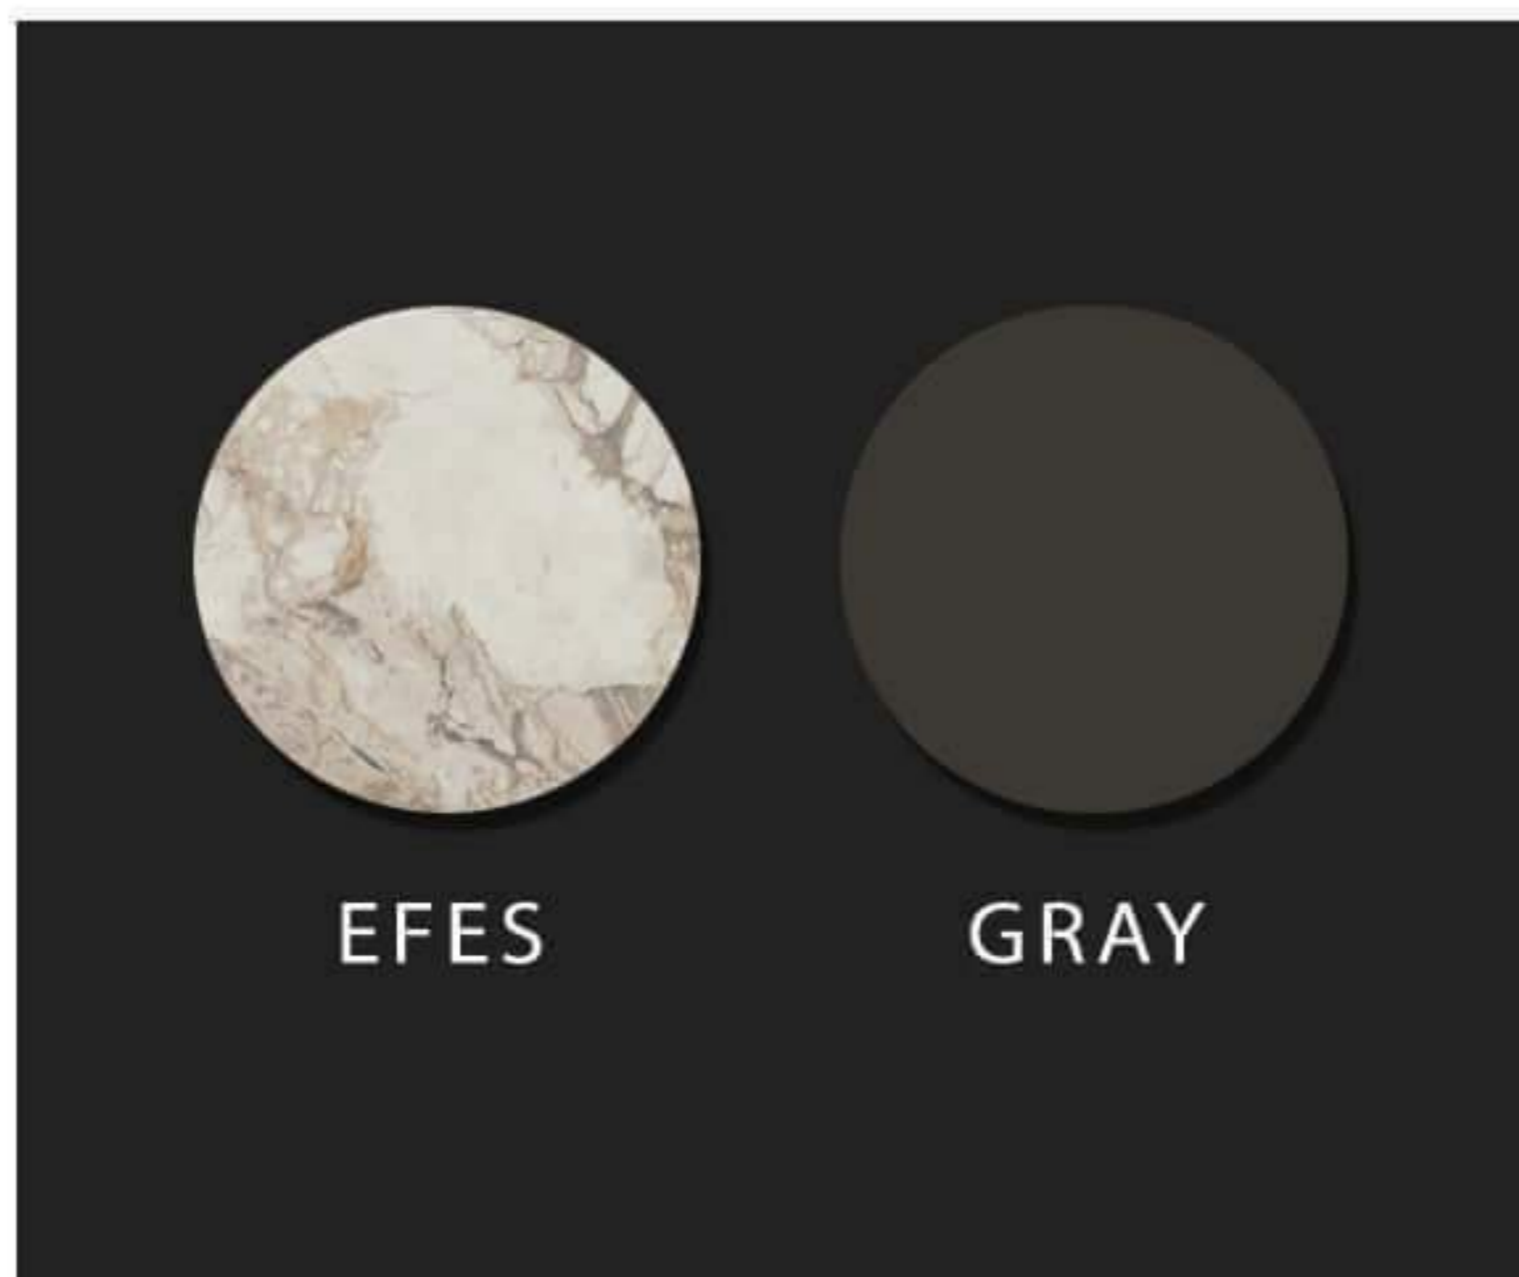

walumix®
BATHROOM FURNITURE

CABINET : 80x45x50
MIRROR : 75x65x15