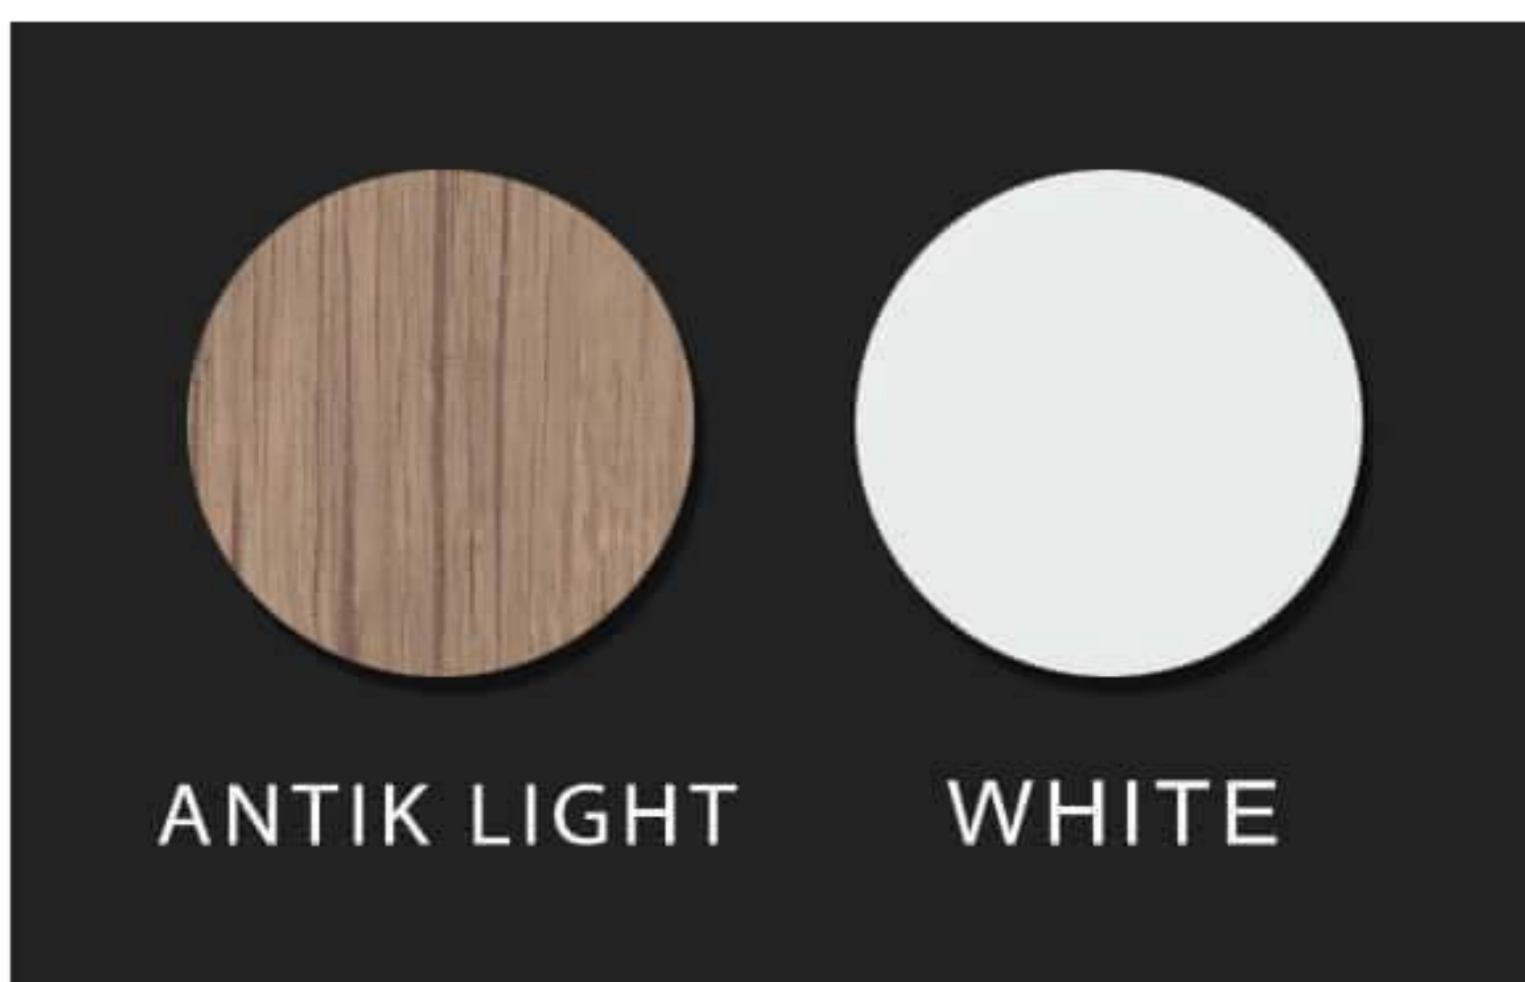

Shark-80

CABINET : 80x45x50
MIRROR : 75x65