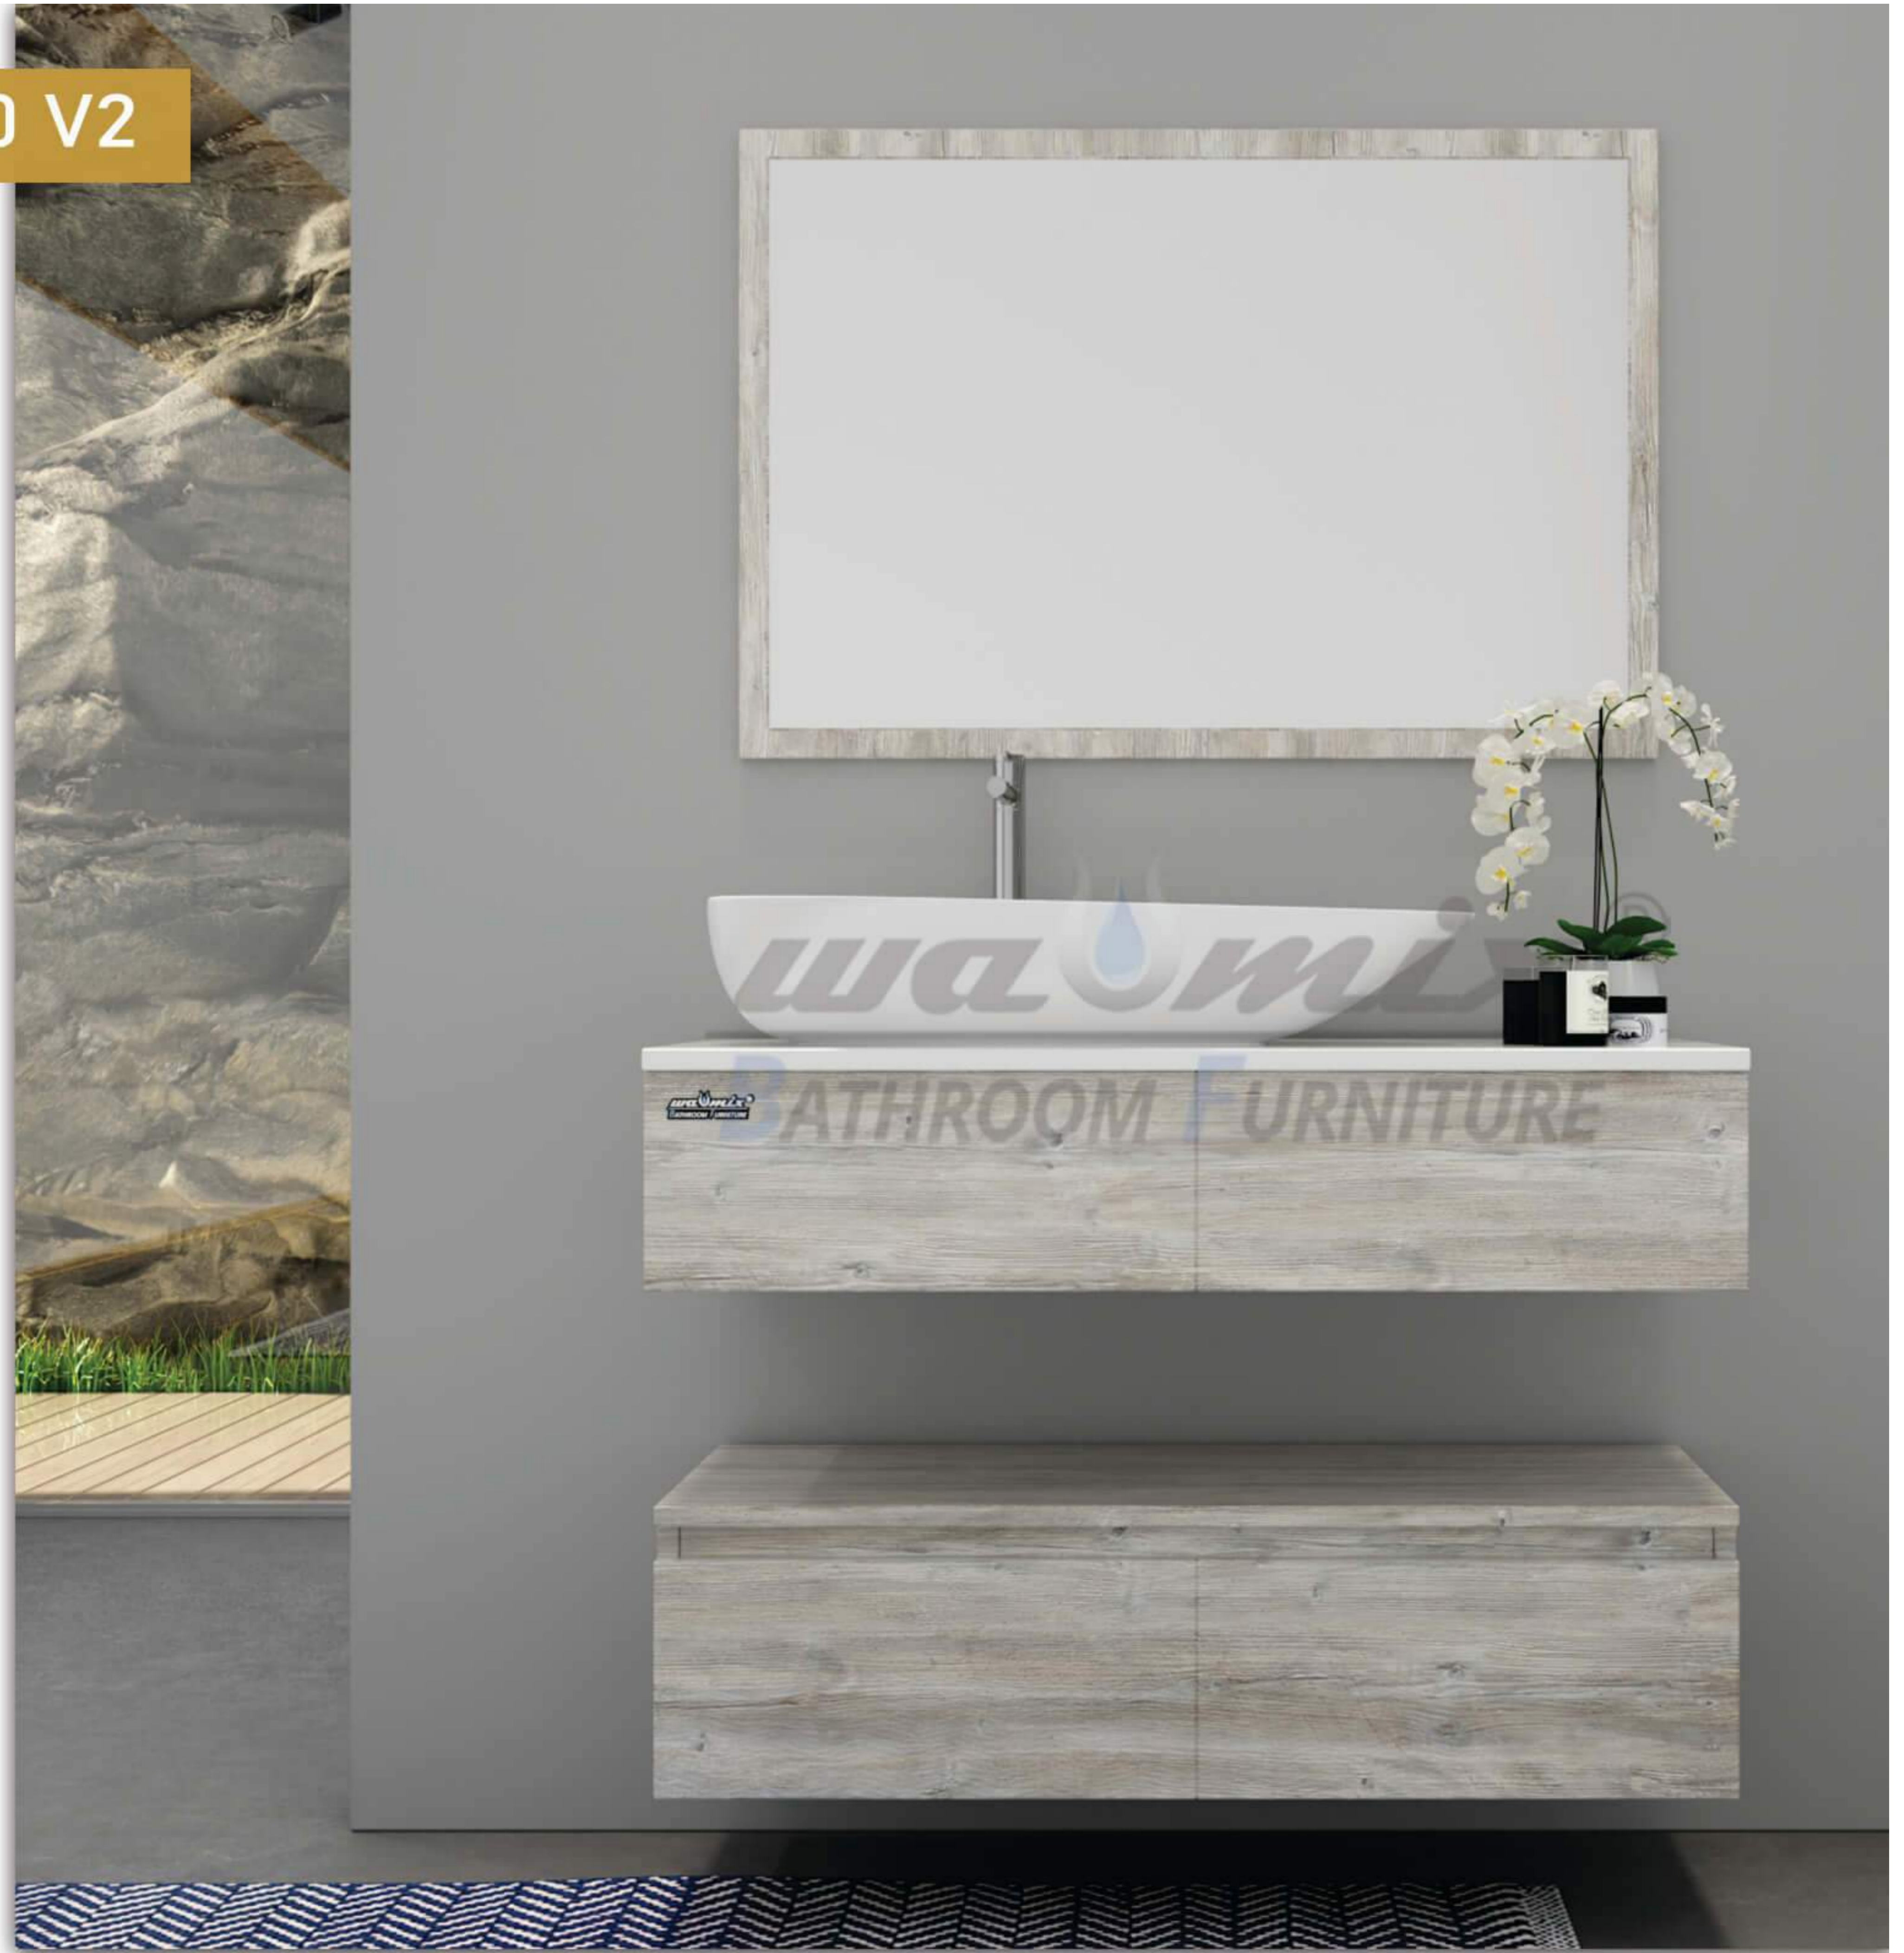

Shelf New - 100 V2

WALMIX®
BATHROOM FURNITURE

CABINET : 100x40x50
MIRROR : 95x65