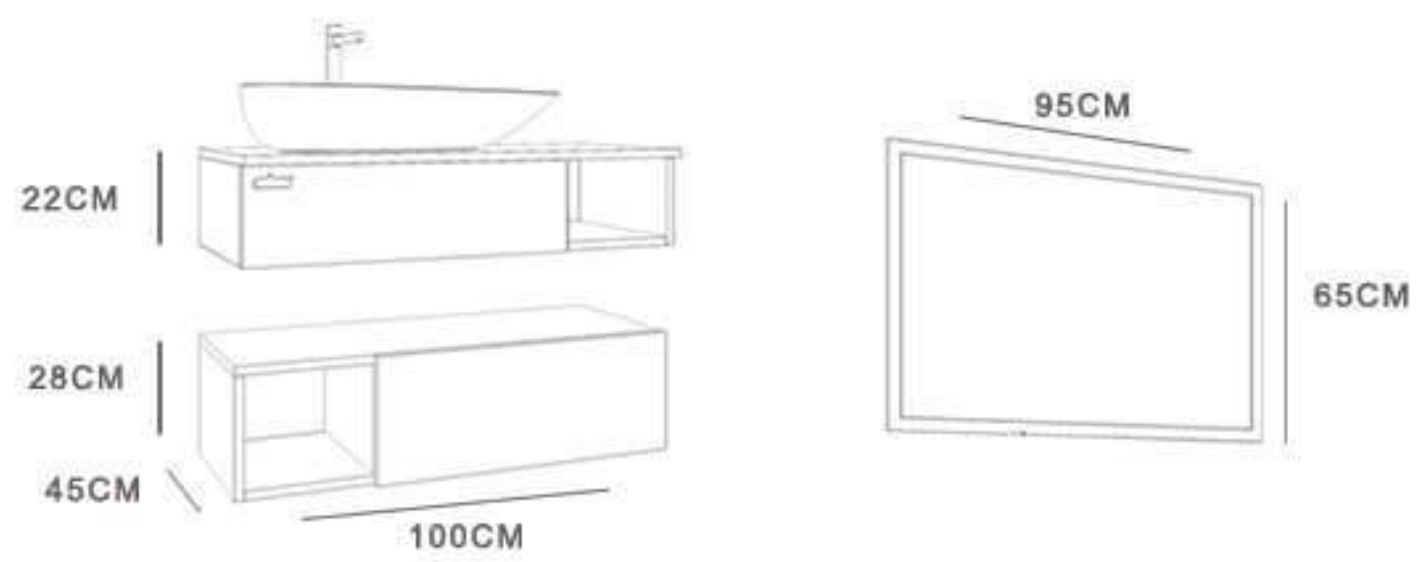

# Shelf New - 100 V2

**WALMIX**<sup>®</sup>  
**BATHROOM FURNITURE**

CABINET : 100x40x50  
MIRROR : 95x65

Shelf New - 100 V3

CABINET : 100x45x50  
MIRROR : 95x65

Queen - 80

CABINET : 80X40X45  
MIRROR : 60X60  
SIDE CABINET : 30X20X100