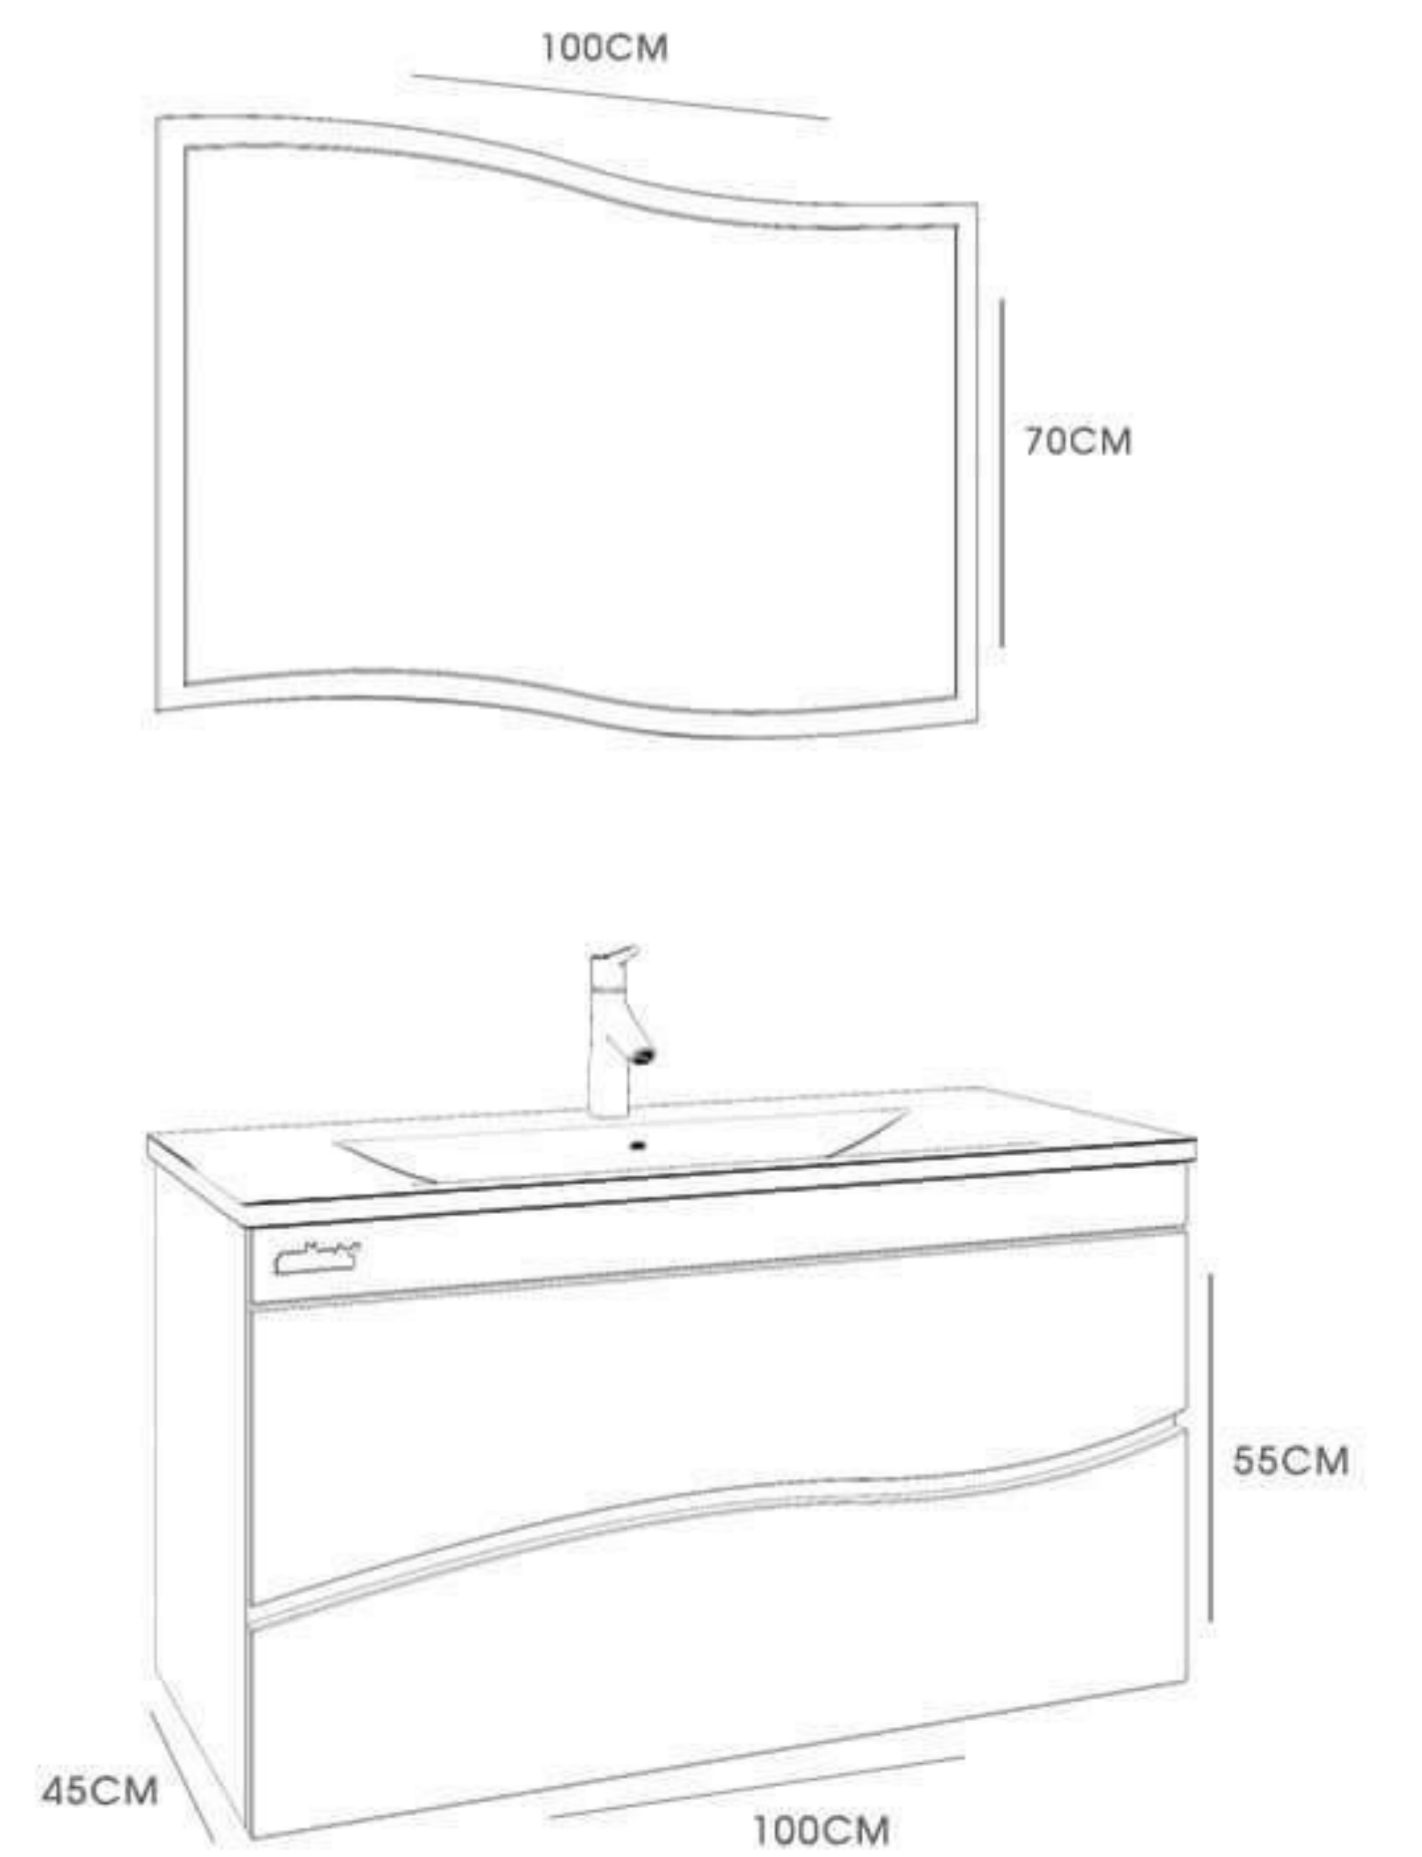

# LINDA - 160

**WALMIX®**  
BATHROOM FURNITURE

CABINET : 90X40X40  
MIRROR : 90X60X10  
SHELF CABINET : 90X20X20  
TOP COUNTER : 100X45X12

# Minos-65

**waumix**®  
BATHROOM FURNITURE

CABINET : 65x30x55  
MIRROR : 65x70x40  
SHELF : 10x65

WHITE

WENGE

# FLORYA - 90

**WALMIX®**  
BATHROOM FURNITURE

CABINET : 90X45X50  
MIRROR : 45X80  
TOP CABINET A : 20X10X40  
TOP CABINET B : 20X10X40

GRAY

ATLANTİK ÇAM

# Prestige-100

CABINET : 100x45x55  
MIRROR : 100x70

ATLANTIK  
CAM

WHITE

**walmix**<sup>®</sup>  
BATHROOM FURNITURE