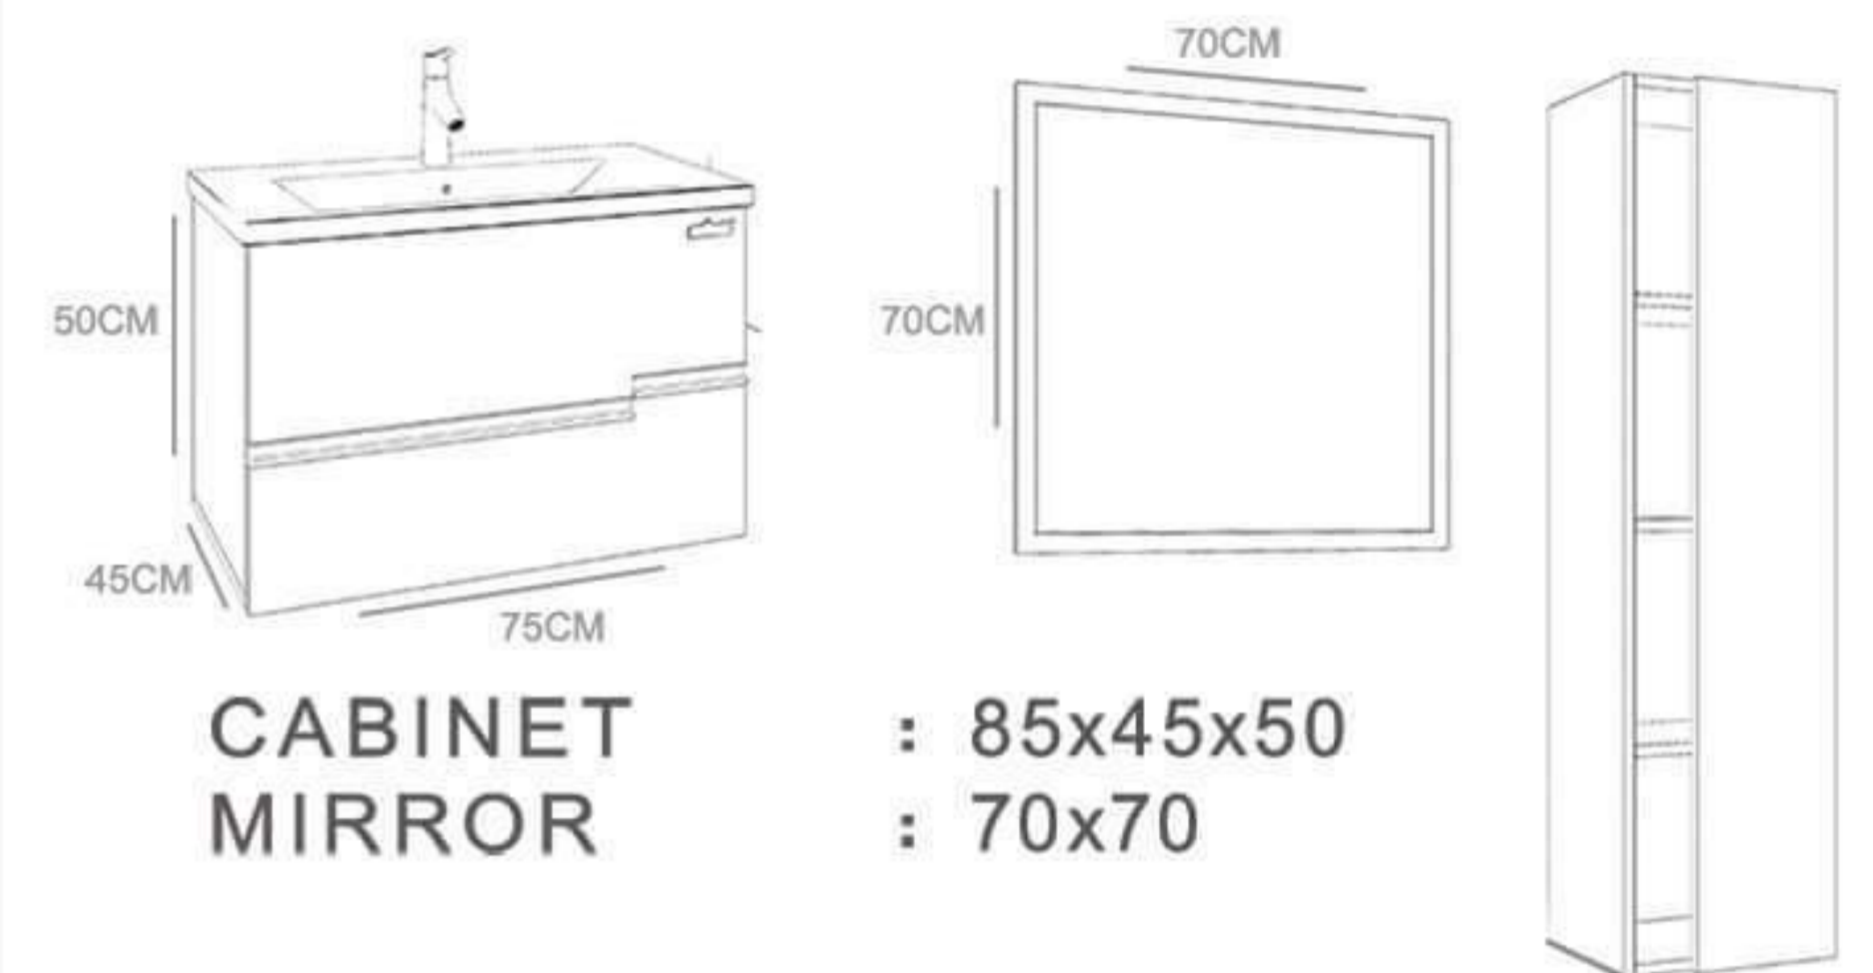

Liatrix - 85