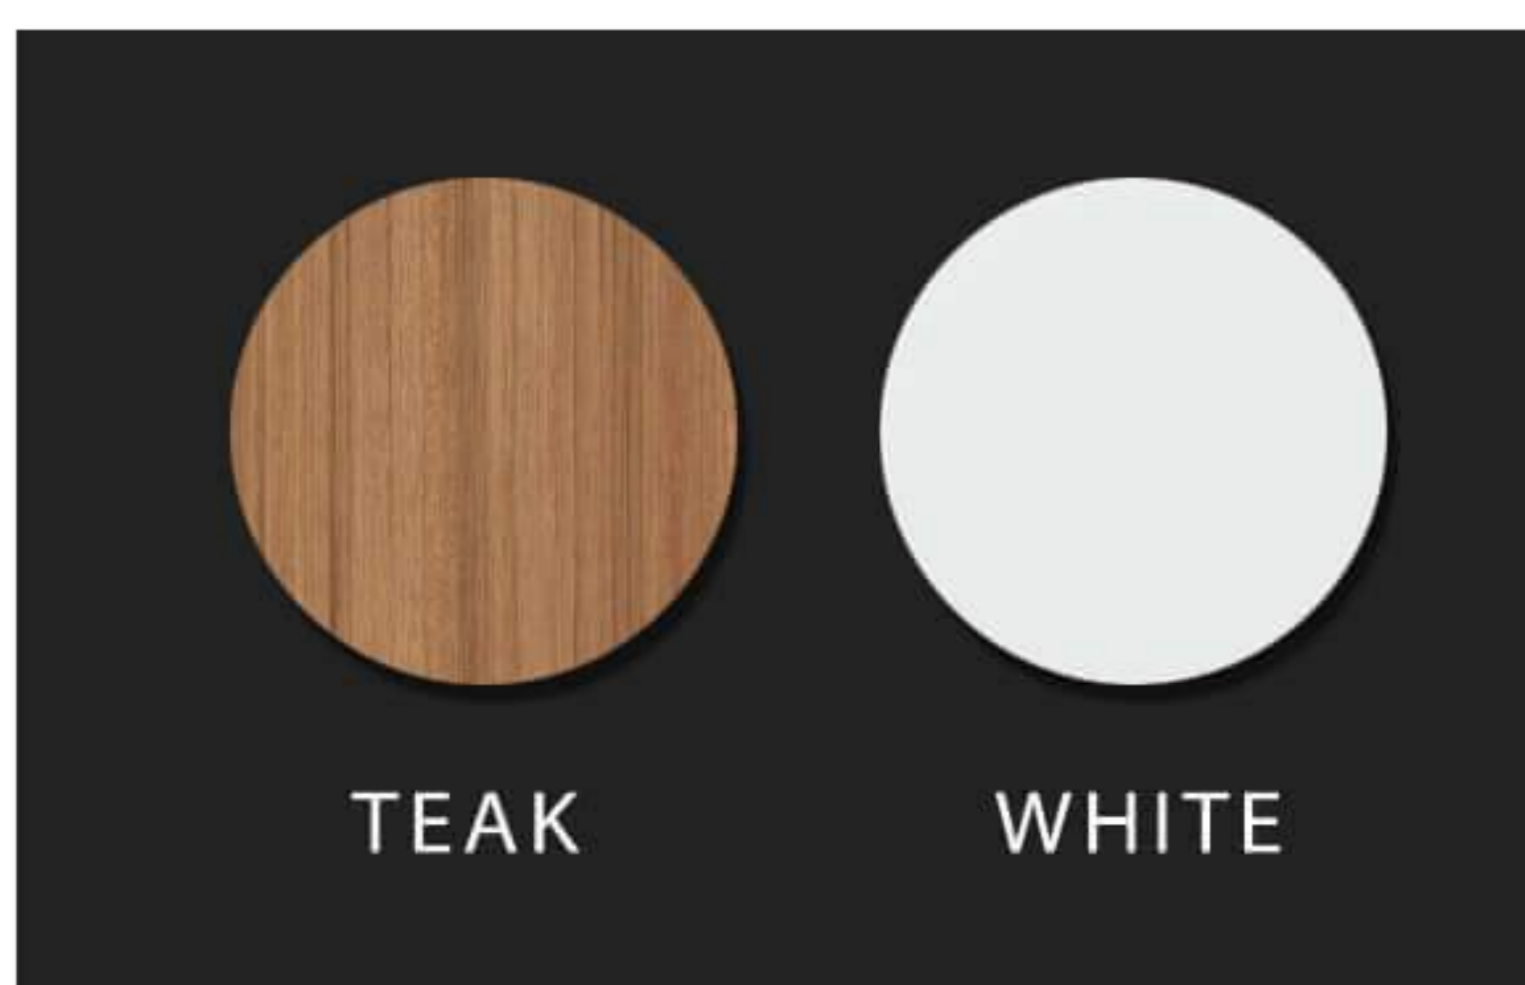

ACACIA-85

WALMIX®
BATHROOM FURNITURE

CABINET : 85x45x50
MIRROR : 80x70
Side cabinet : 37x27x140