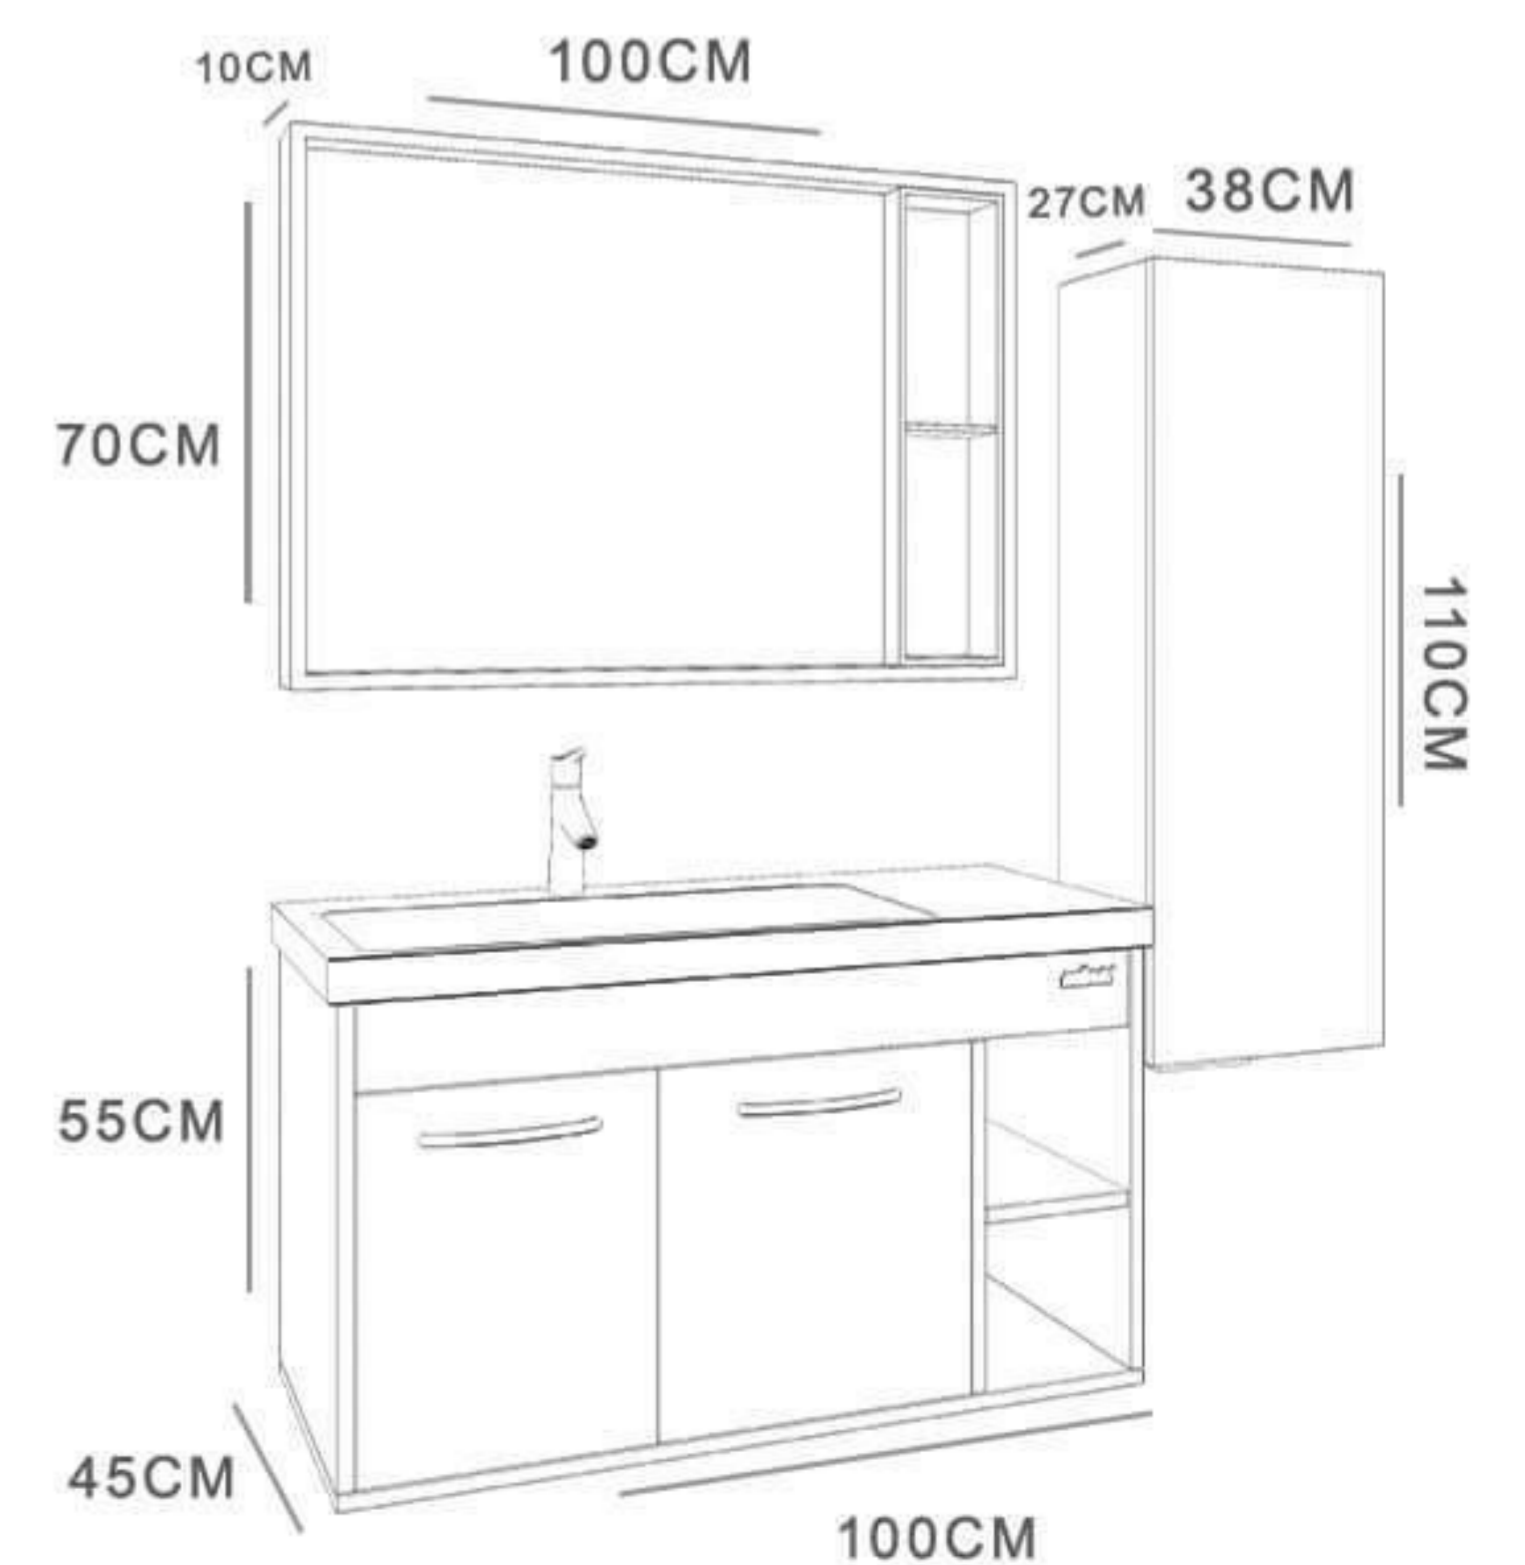

## HARMONY - 65

**WALMIX**<sup>®</sup>  
BATHROOM FURNITURE

CABINET : 65x45x50  
MIRROR : 60x70

Ola-60

CABINET : 60x38x60  
MIRROR : 60x10x50  
Side cabinet : 38x27x140

Ola-80

**WALMIX**<sup>®</sup>  
**BATHROOM FURNITURE**

CABINET : 80x45x55  
MIRROR : 50x10x80  
SIDE CABINET ; 140x38x27

SIDE - 50

CABINET : 50x35x50  
MIRROR : 45x65

GRAY

ATLANTIK CAM

**wal**mix<sup>®</sup>  
BATHROOM FURNITURE

Side-80

**WALMIX**<sup>®</sup>  
**BATHROOM FURNITURE**

CABINET : 80x45x55  
MIRROR : 70x80

Side-100

CABINET : 100X45X55  
 MIRROR : 100x10 x70  
 Side Cabinet : 38x27x110

TEAK

WHITE

# Ramada-65

**walmix**<sup>®</sup>  
BATHROOM FURNITURE

CABINET : 65x45x55  
Lid Mirror : 60x10x85