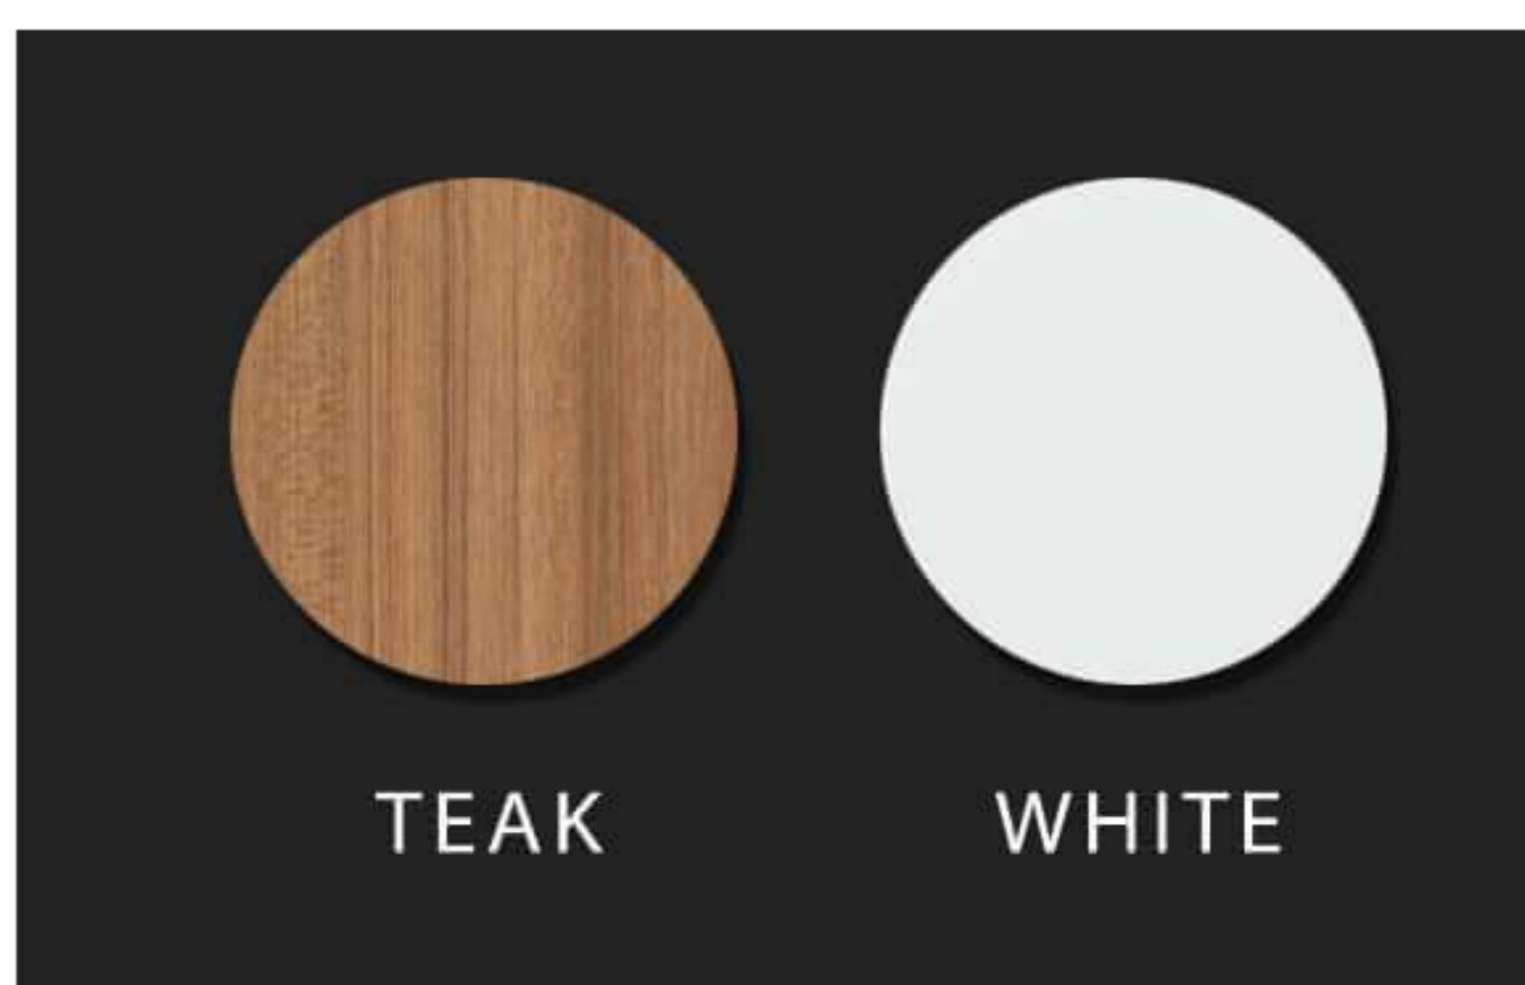

HARMONY - 65

WALMIX®
BATHROOM FURNITURE

CABINET : 65x45x50
MIRROR : 60x70