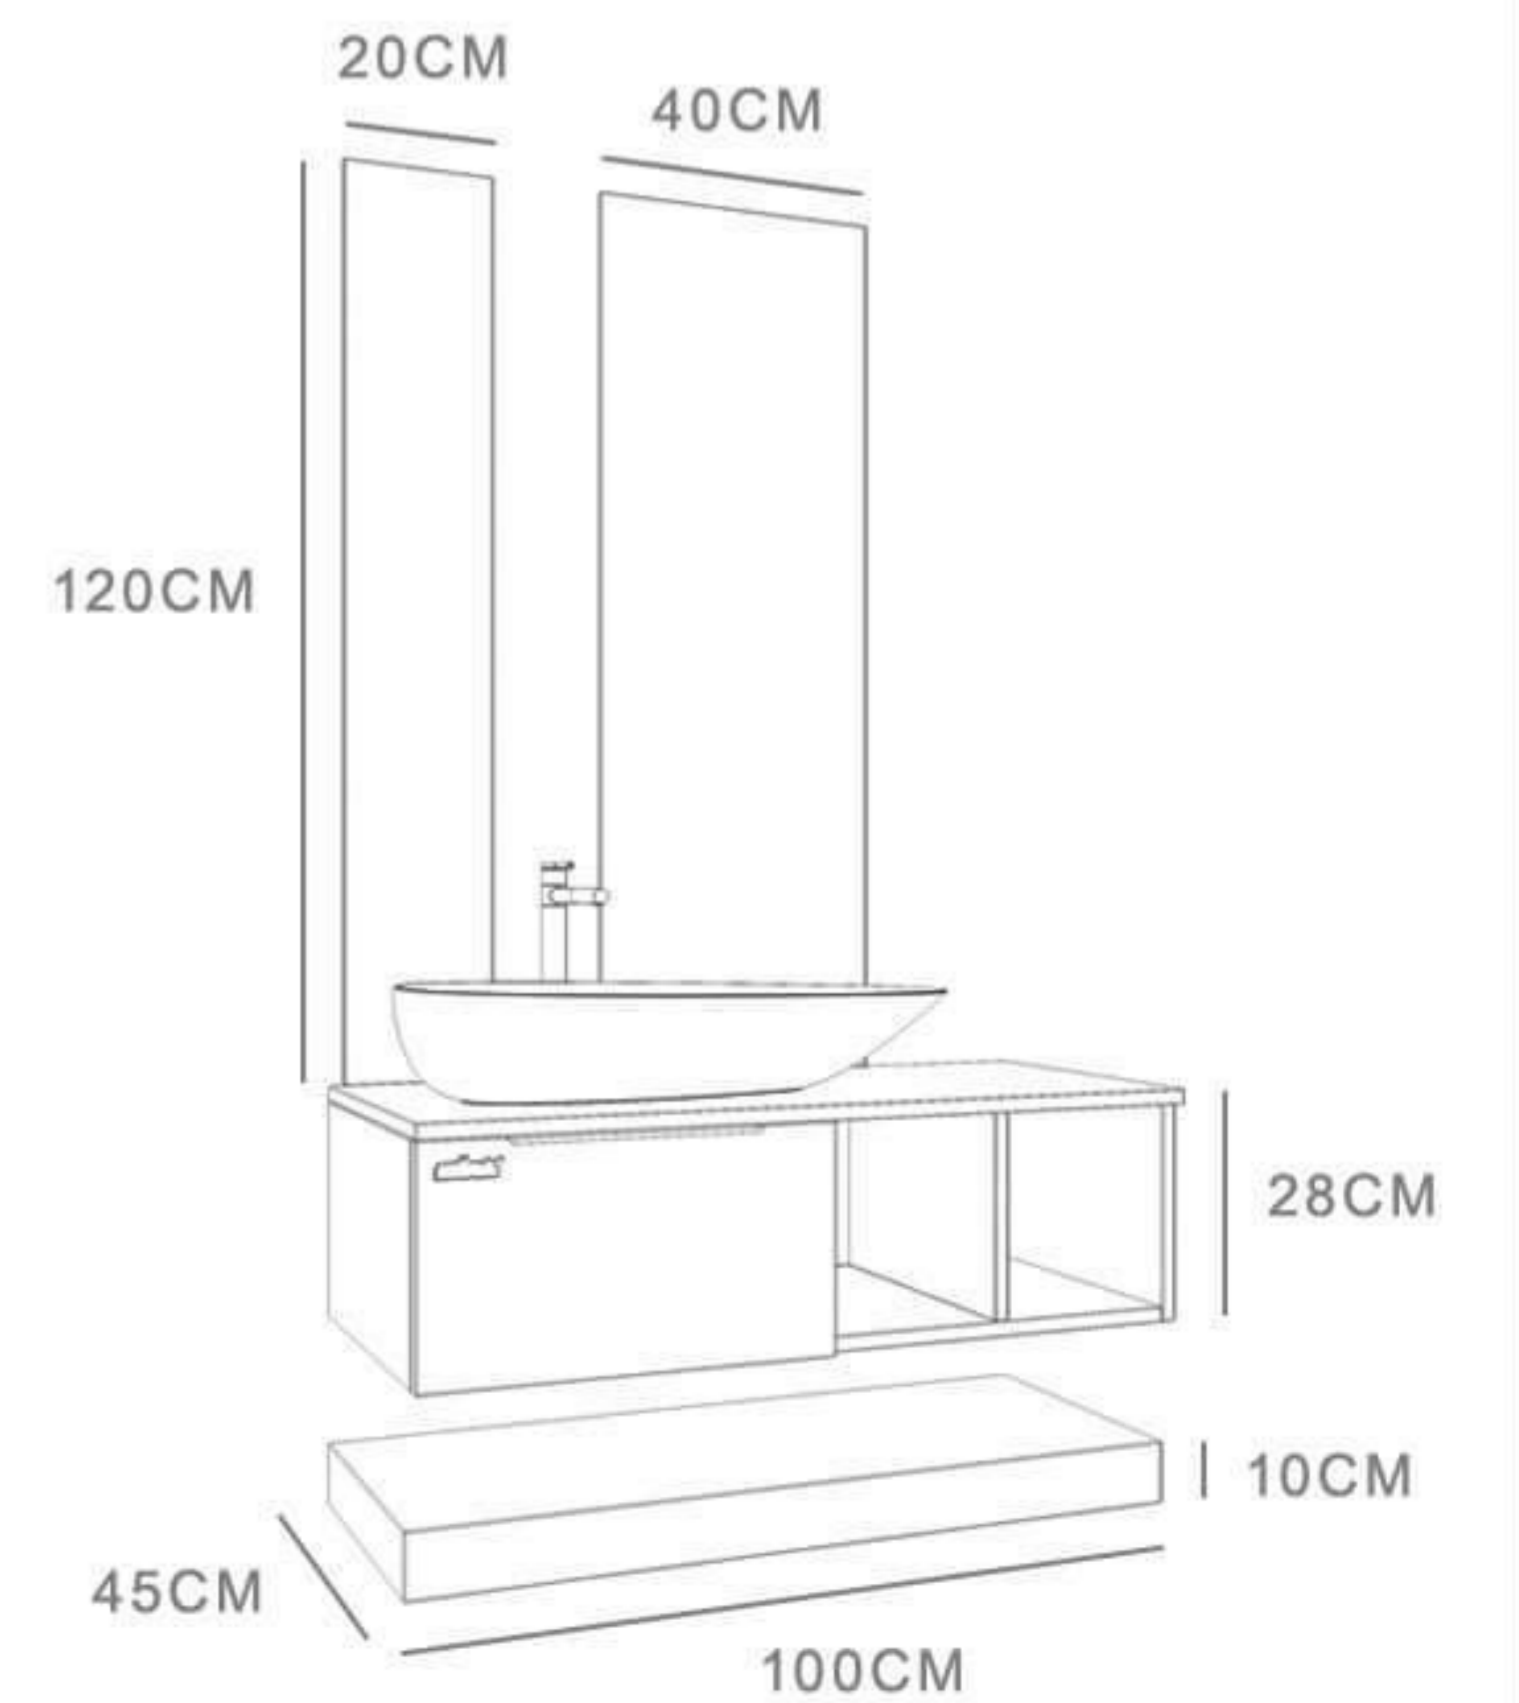

# Puzzle-65

CABINET : 65x38x60  
MIRROR : 60x15x50

WHITE

ATLANTIK CAM

# Puzzle - 75 Plus

**WALMIX**<sup>®</sup>  
BATHROOM FURNITURE

CABINET : 75x38x60  
MIRROR : 60x10x50

KUDUM 296

IRONY

# DREAM - 100

- CABINET : 100X45X28
- MIRROR A : 20X120
- MIRROR B : 40X120
- SHELF CABINET : 100X40X10

WHITE

TAEK

# LINDA - 160

**WALMIX®**  
BATHROOM FURNITURE

CABINET : 90X40X40  
MIRROR : 90X60X10  
SHELF CABINET : 90X20X20  
TOP COUNTER : 100X45X12