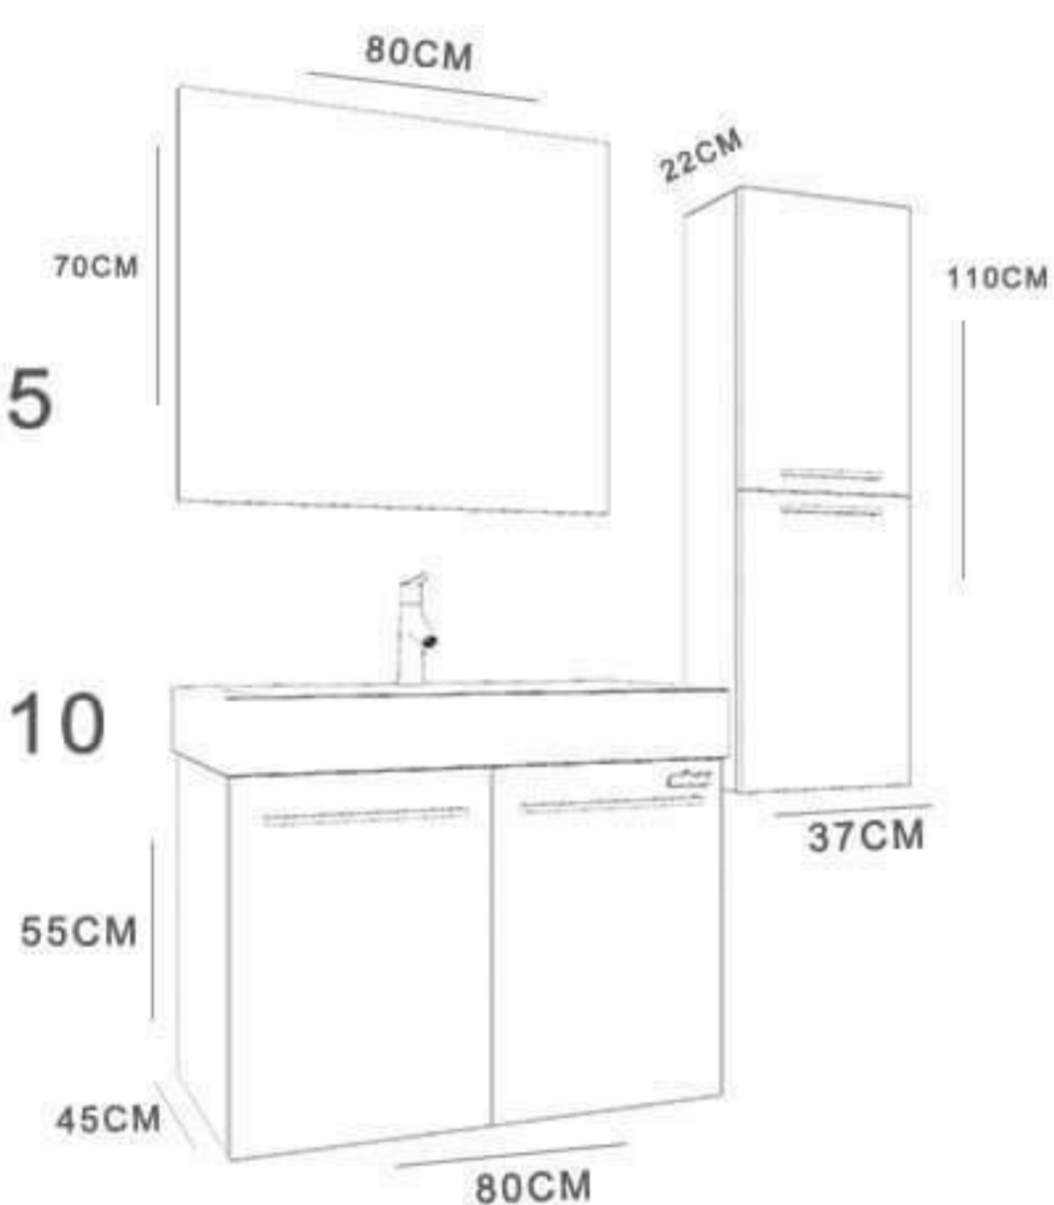

# Aster-75

Cabinet : 75x45x52  
Mirror : 70x60  
Side cabinet : 37x22x110

Prado - 125

Cabinet : 125x45x55

Mirror A : 40x70

Mirror B : 40x70

WHITE

HAMILTON

# MONA - 60

**WALMIX<sup>®</sup>**  
**BATHROOM FURNITURE**

Cabinet : 60x45x55  
Mirror : 80x55  
Side cabinet : 37x22x110

Cabinet : 80x45x55

Mirror : 80x70

Side cabinet : 37x22x110

**walmix®**  
BATHROOM FURNITURE

Cabinet : 70x45x50  
Mirror : 60x10x70  
Side cabinet : 35x22x80

## Lupin - 55

**WALMIX®**  
**BATHROOM FURNITURE**

Cabinet : 65x38x52  
Mirror : 50x12x110  
Side cabinet : 37x12x110

MDF

**waMix**<sup>®</sup>  
BATHROOM FURNITURE

**waMix**<sup>®</sup>  
BATHROOM FURNITURE