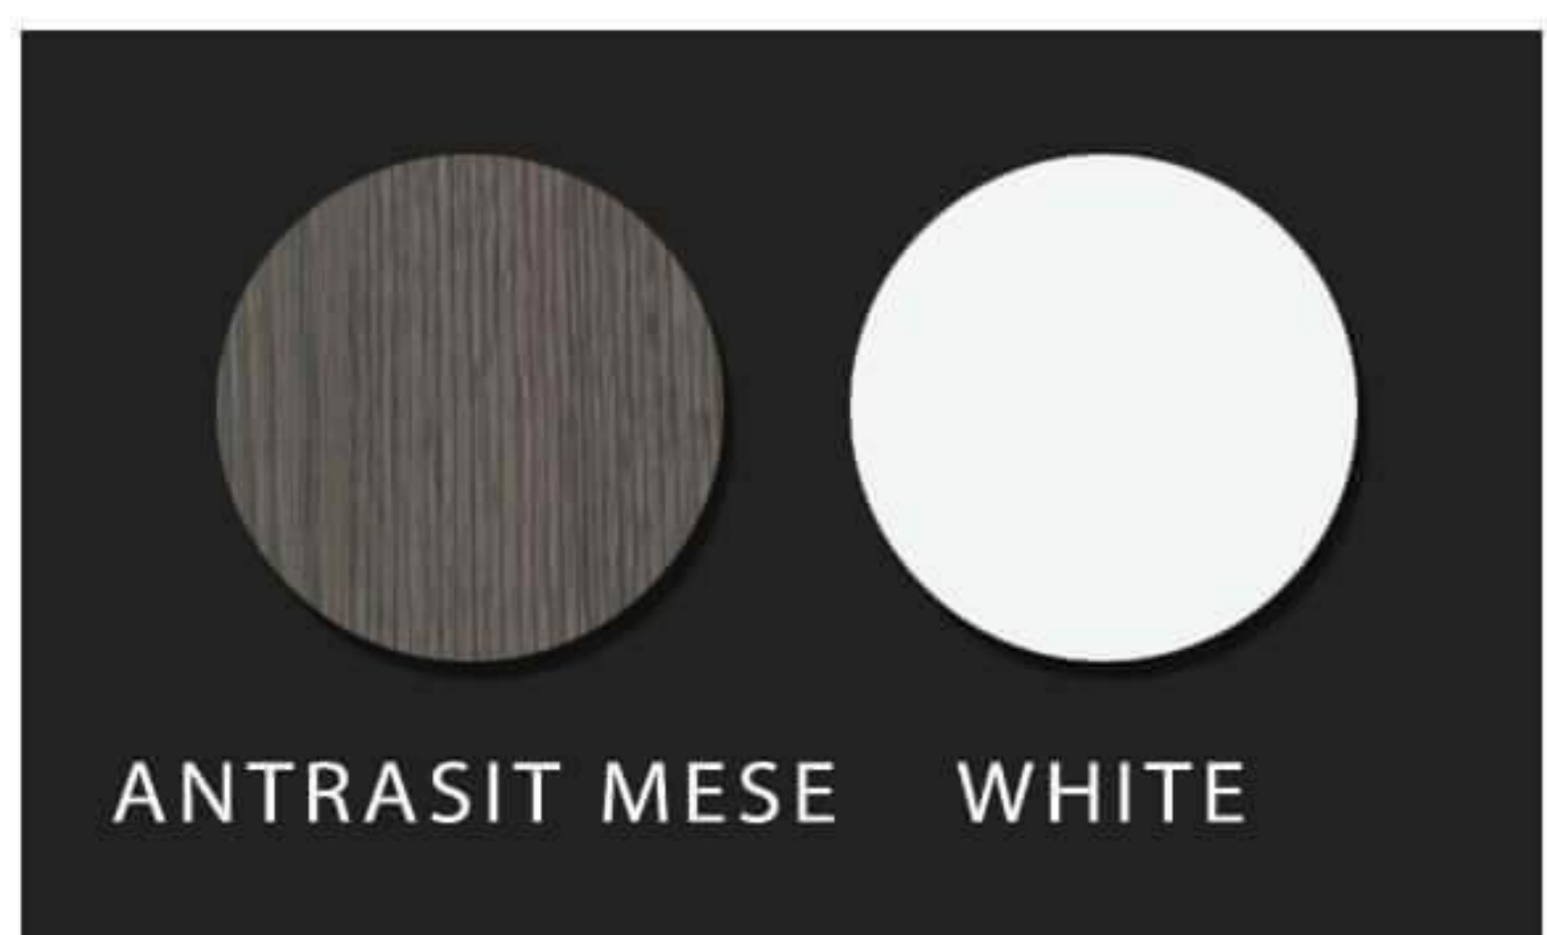

Cabinet : 80x45x55

Mirror : 80x70

Side cabinet : 37x22x110