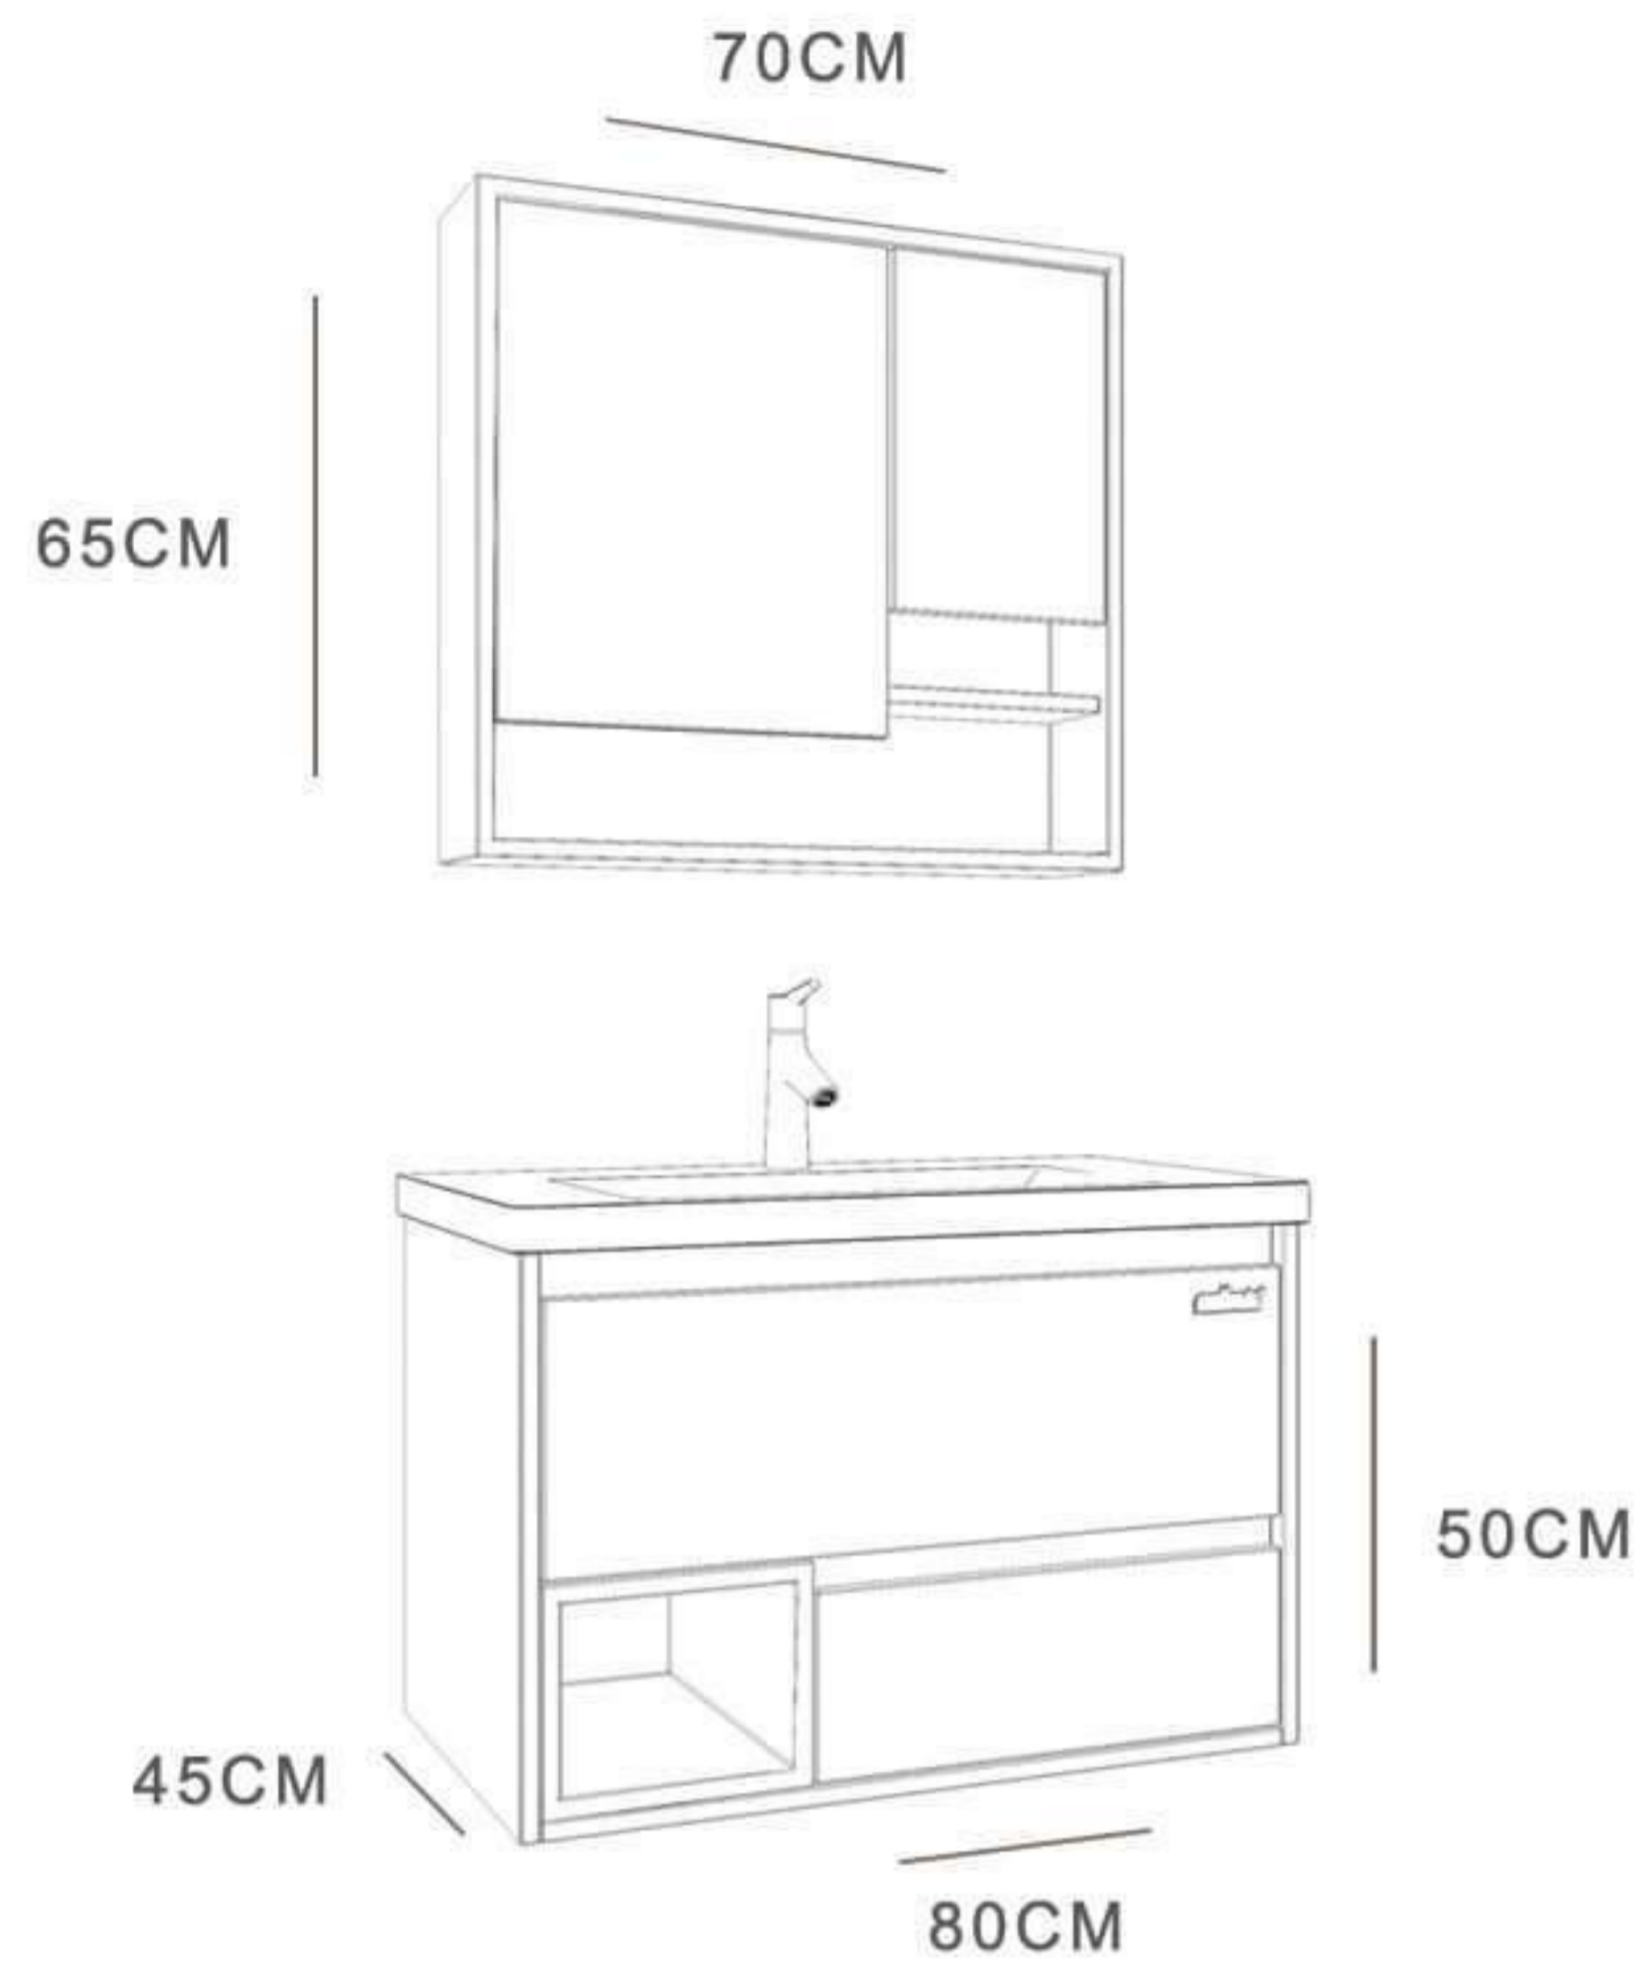

Calm - 80

CABINET : 80x45x50
MIRROR : 70x65