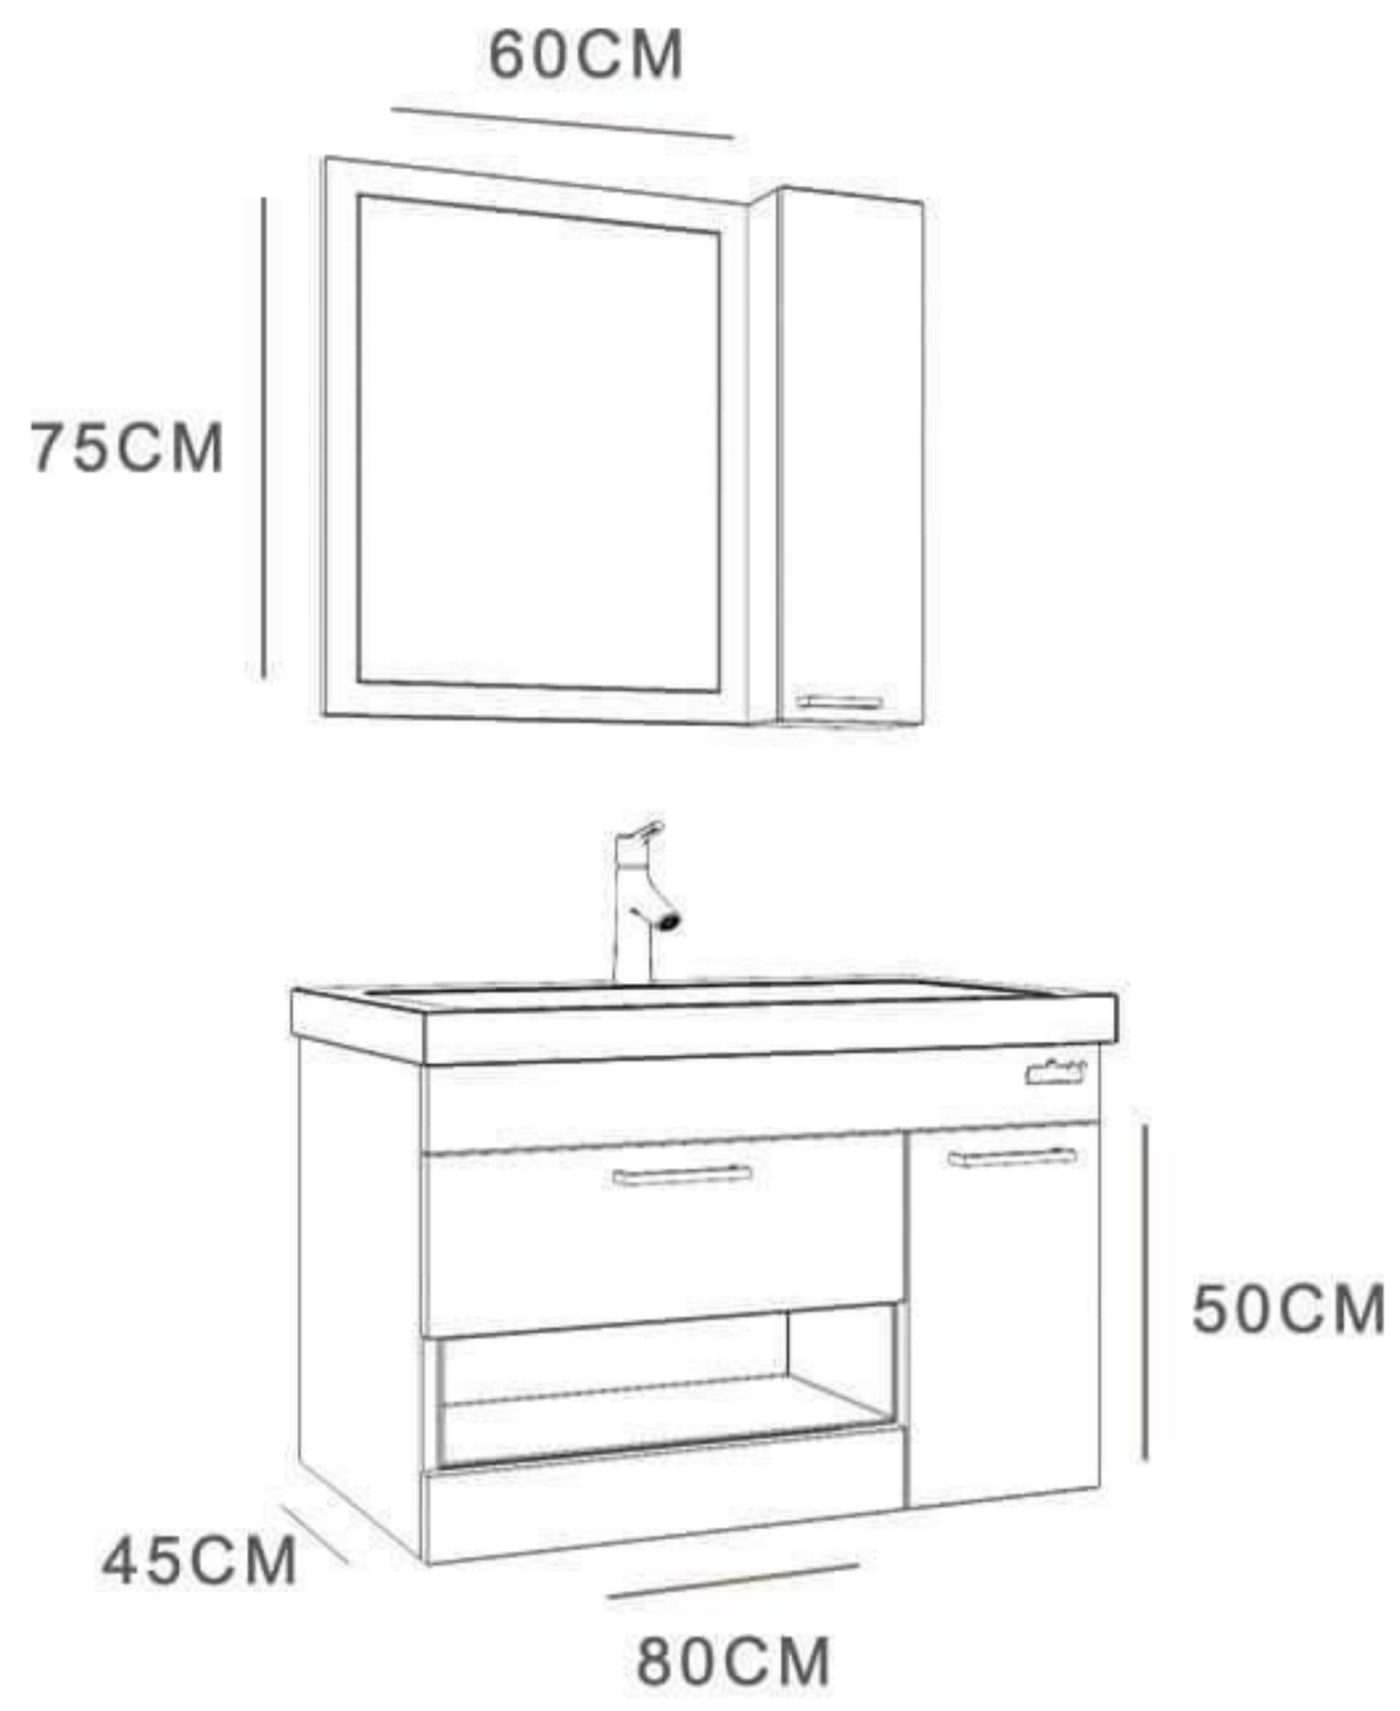

Cabinet : 70x45x50  
Mirror : 60x10x70  
Side cabinet : 35x22x80

CABINET : 60x45x45  
MIRROR : 50x65

# Party-75

Cabinet : 75x45x50

Mirror : 70x65

EFES

HITIT 306

75

**walwomix**®  
BATHROOM FURNITURE

# Shark-80

CABINET : 80x45x50  
MIRROR : 75x65