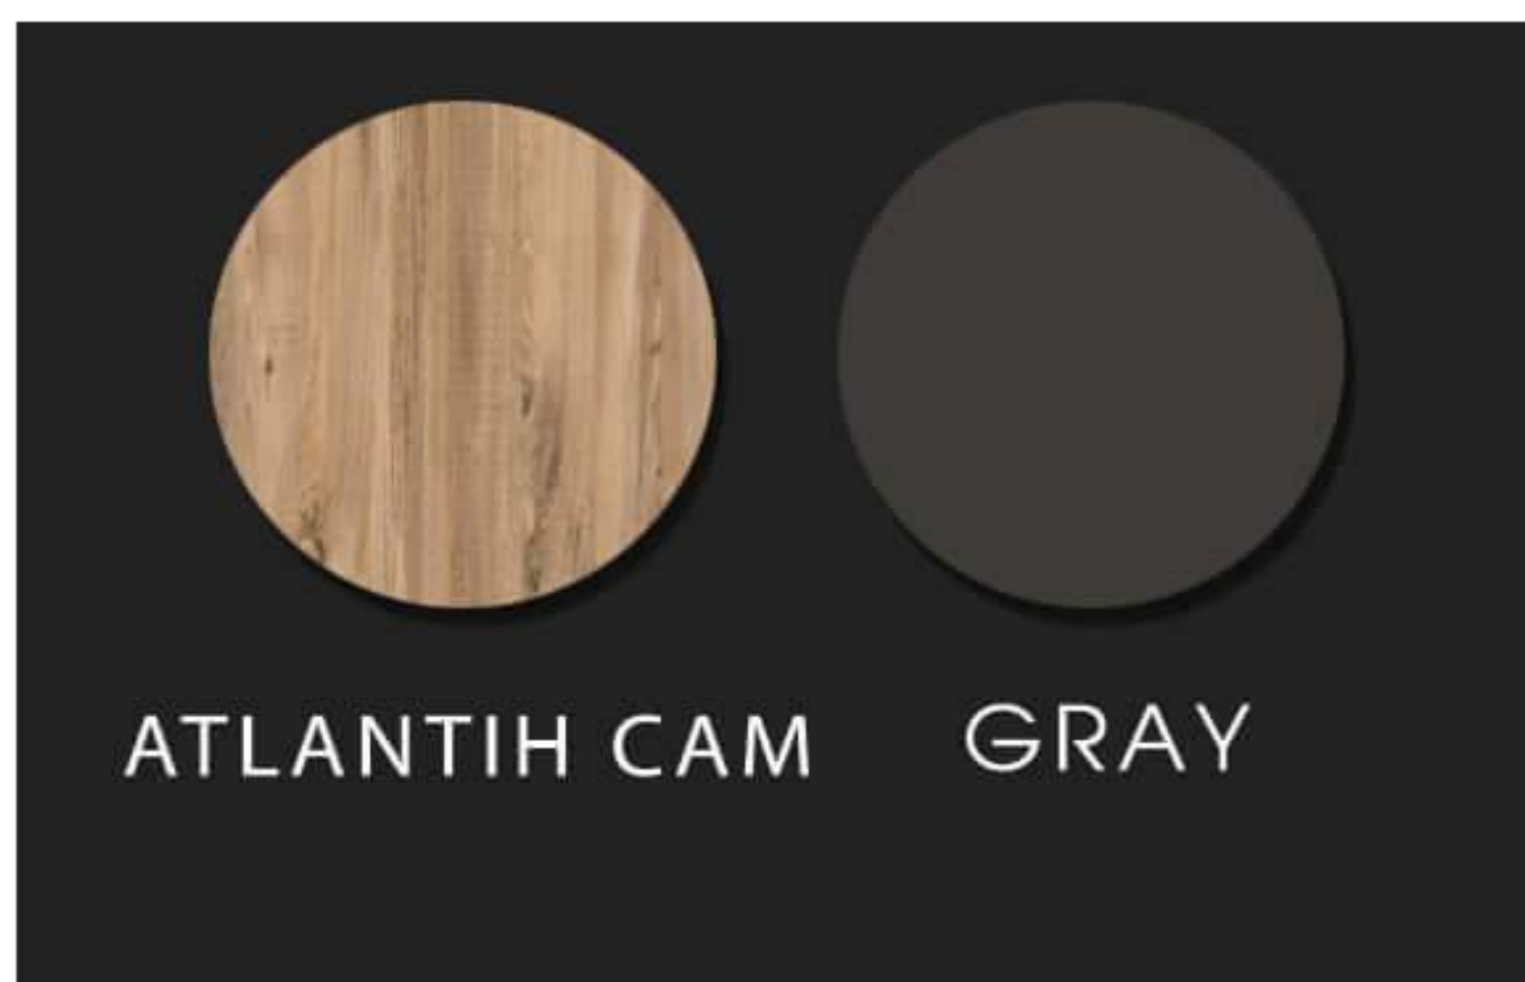

Puzzle-75

CABINET : 75x45x50
MIRROR : 70x65