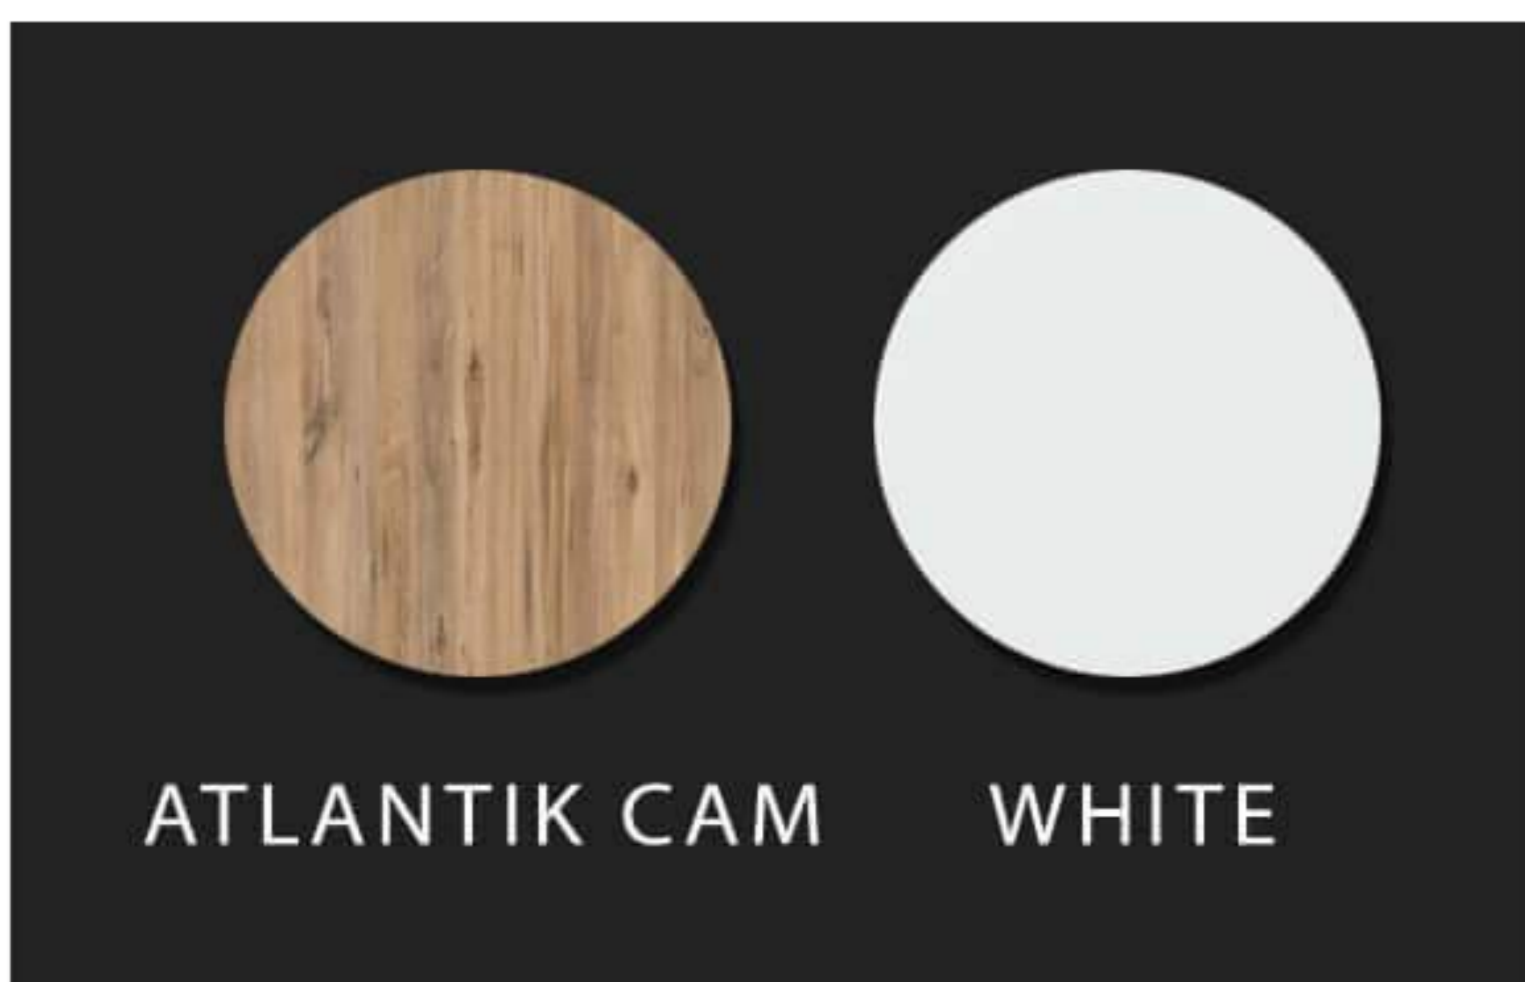

CABINET : 80x45x55  
MIRROR : 70x80

Side-100

CABINET : 100X45X55  
 MIRROR : 100x10 x70  
 Side Cabinet : 38x27x110

TEAK

WHITE