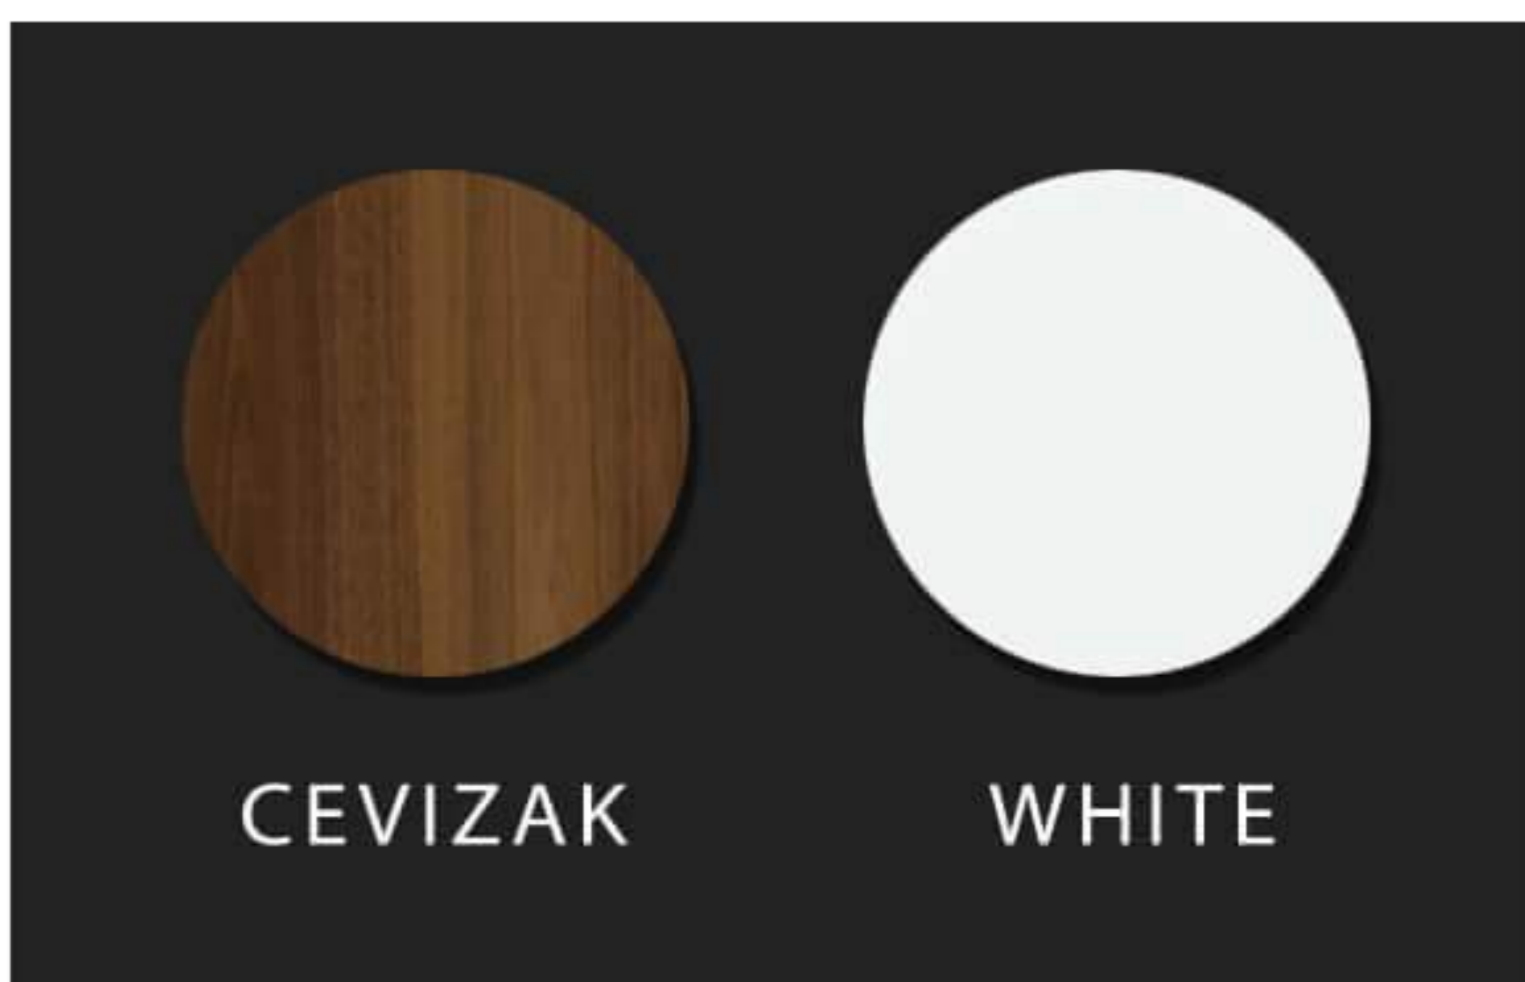

Ola-80

WALMIX®
BATHROOM FURNITURE

CABINET : 80x45x55
MIRROR : 50x10x80
SIDE CABINET ; 140x38x27