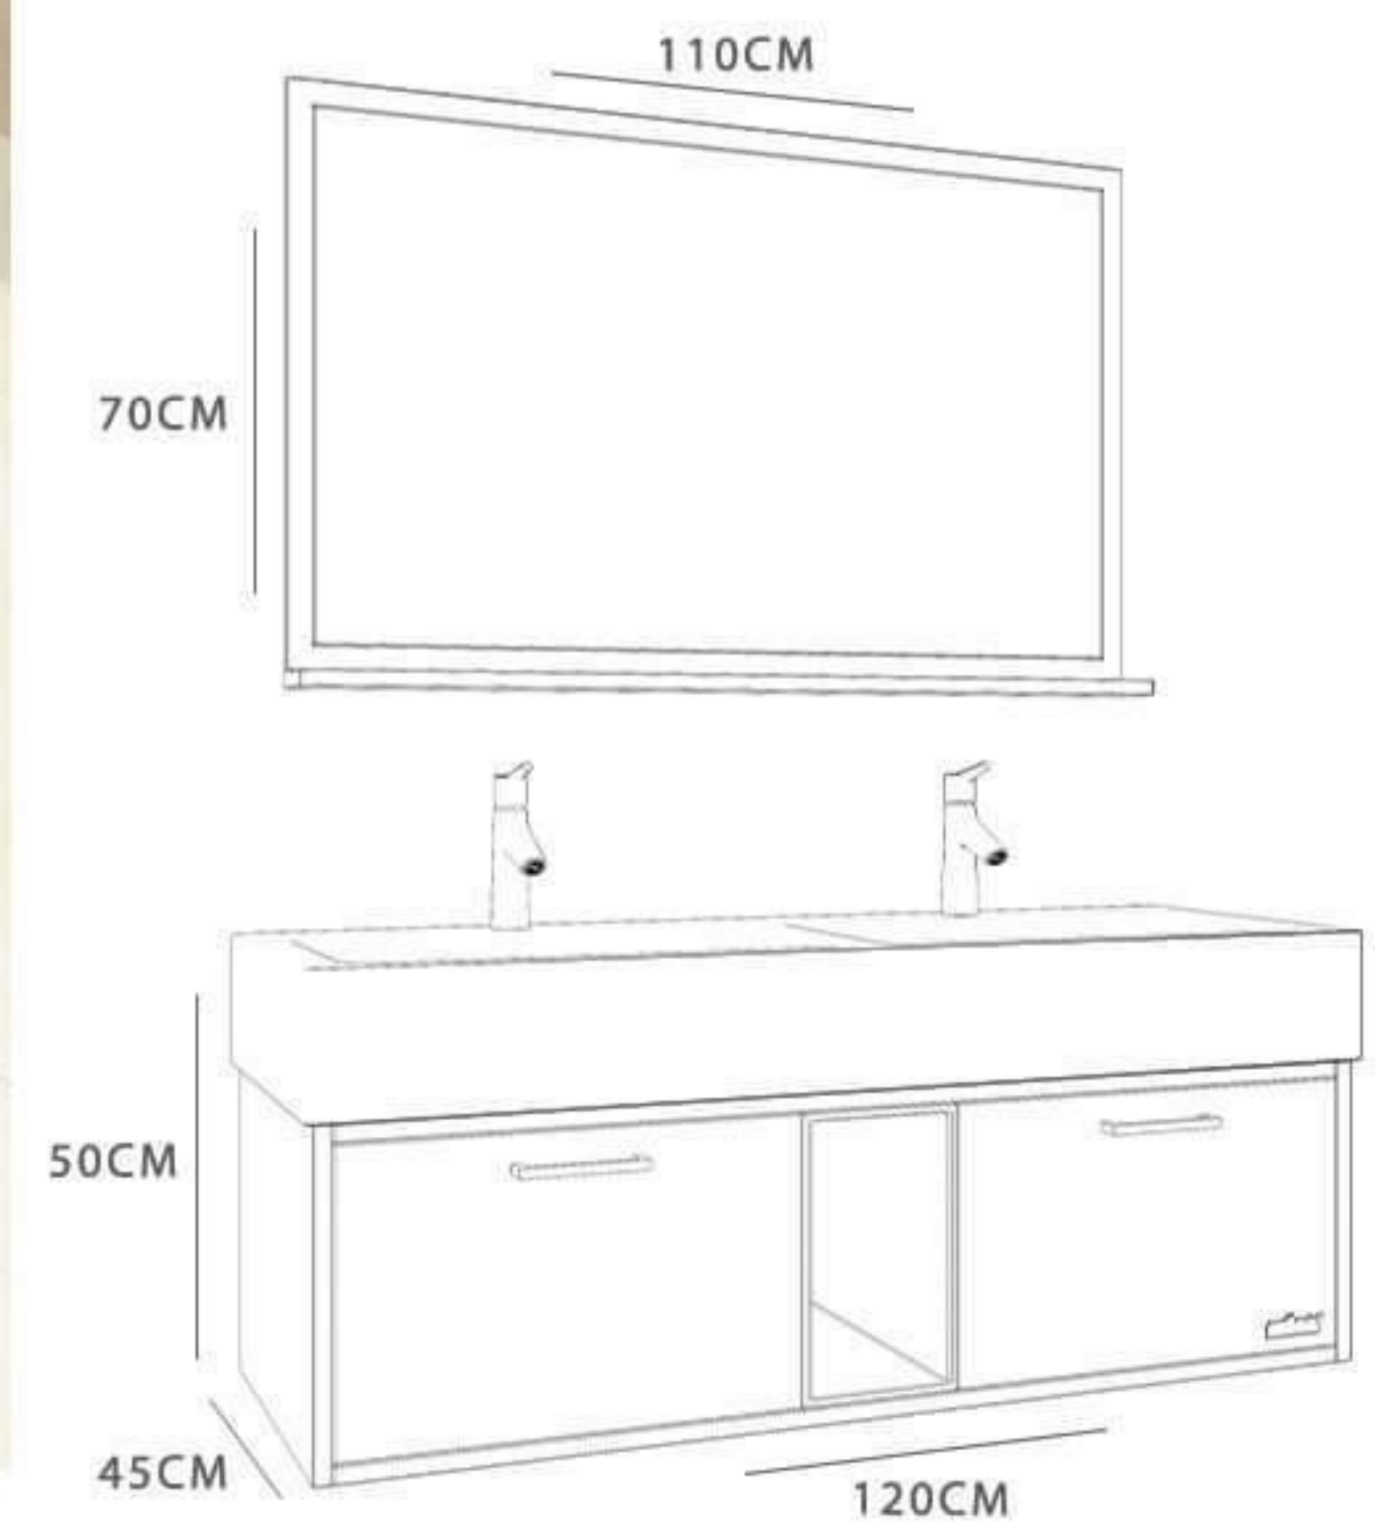

Cabinet : 70x45x50  
Mirror : 60x10x70  
Side cabinet : 35x22x80

# Sugare - 40

Cabinet ; 40x40x52  
Mirror : 40x70

Nice - 120

Cabinet : 120x45x50

Mirror : 110x70

WHITE

BAROK

**walumix**<sup>®</sup>  
**BATHROOM FURNITURE**

CABINET : 60x45x45  
MIRROR : 50x65

# Shark-80

CABINET : 80x45x50  
MIRROR : 75x65