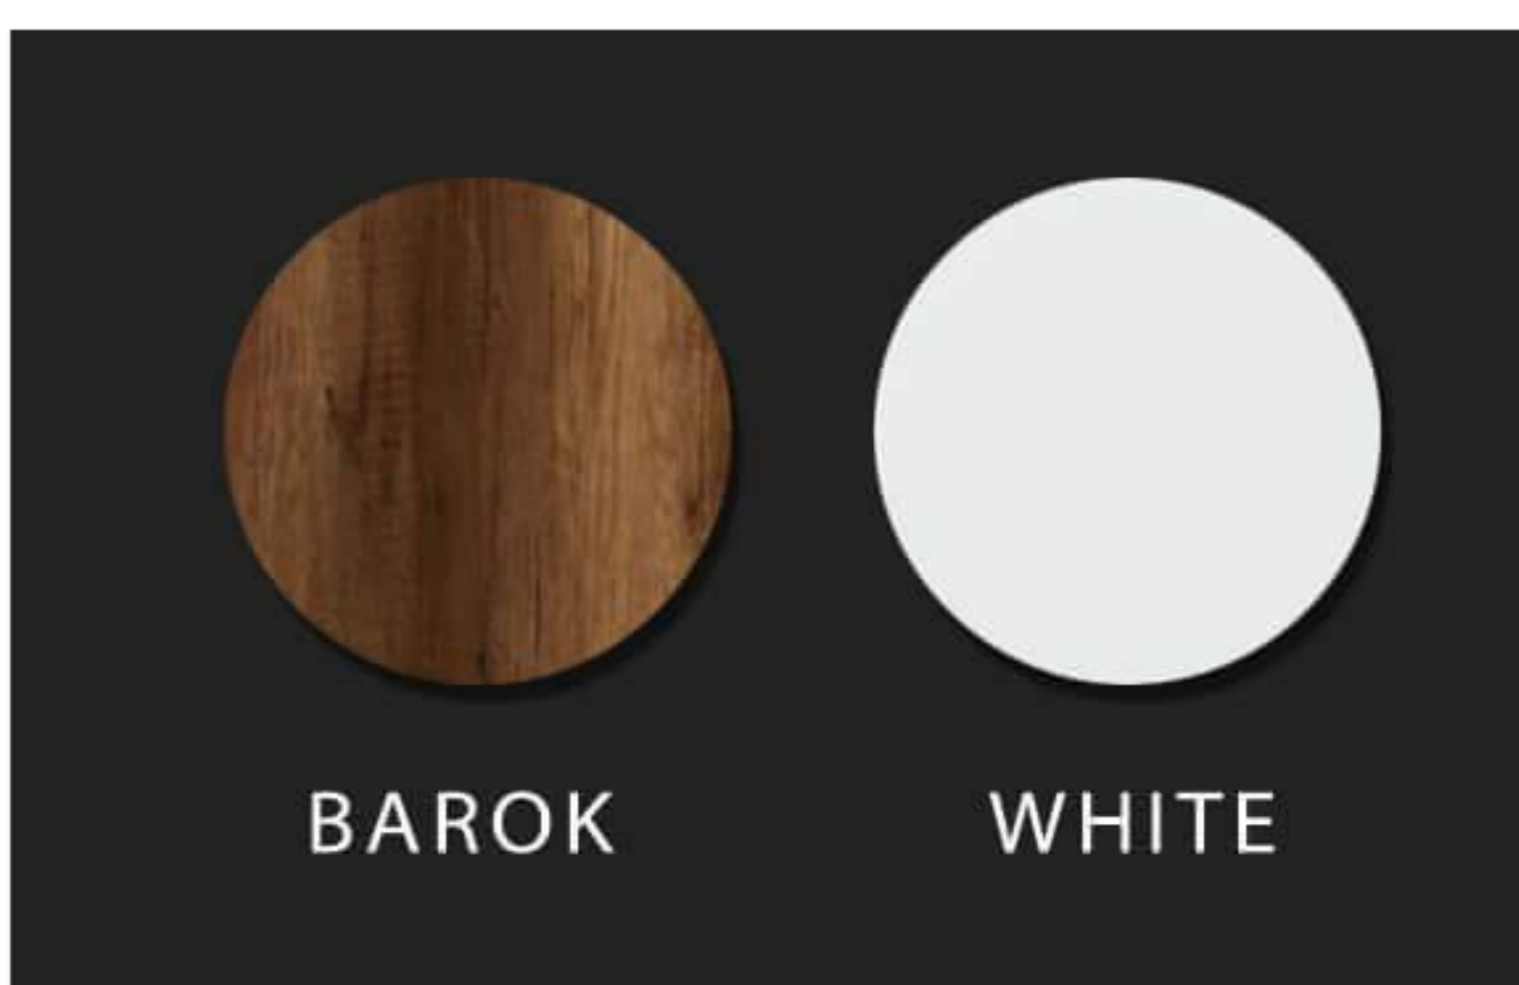

Ramada-85

WALMIX®
BATHROOM FURNITURE

CABINET : 85x45x86
MIRROR : 75x12x85