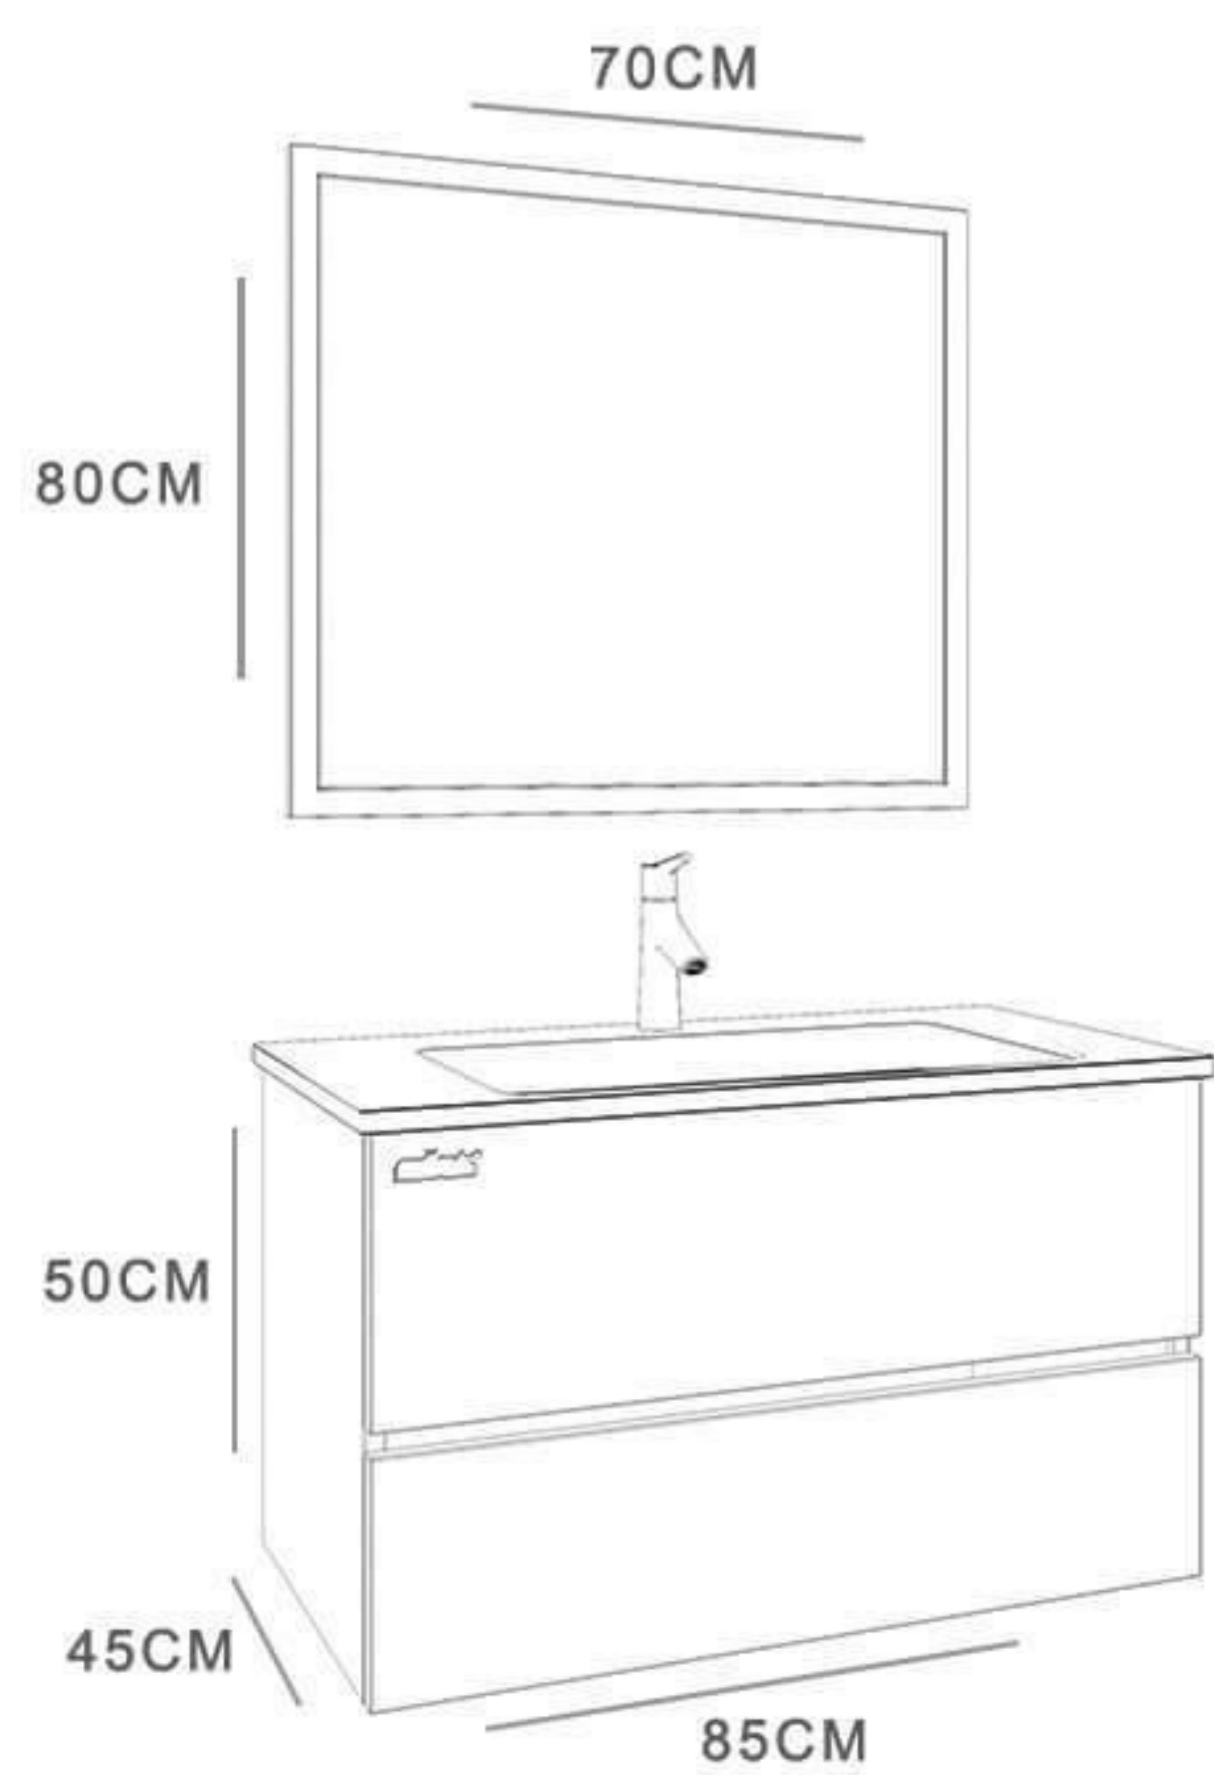

CABINET : 80x45x55  
MIRROR : 70x80

Side-100

CABINET : 100X45X55  
 MIRROR : 100x10 x70  
 Side Cabinet : 38x27x110

TEAK

WHITE

# Ramada-85

**WALMIX**<sup>®</sup>  
BATHROOM FURNITURE

CABINET : 85x45x86  
MIRROR : 75x12x85

# Ramada-65

**walmix**<sup>®</sup>  
BATHROOM FURNITURE

CABINET : 65x45x55  
Lid Mirror : 60x10x85

# Lagona -85

CABINET : 85x45x50  
MIRROR : 80x70

**WALMIX**<sup>®</sup>  
BATHROOM FURNITURE

WHITE

TEAK