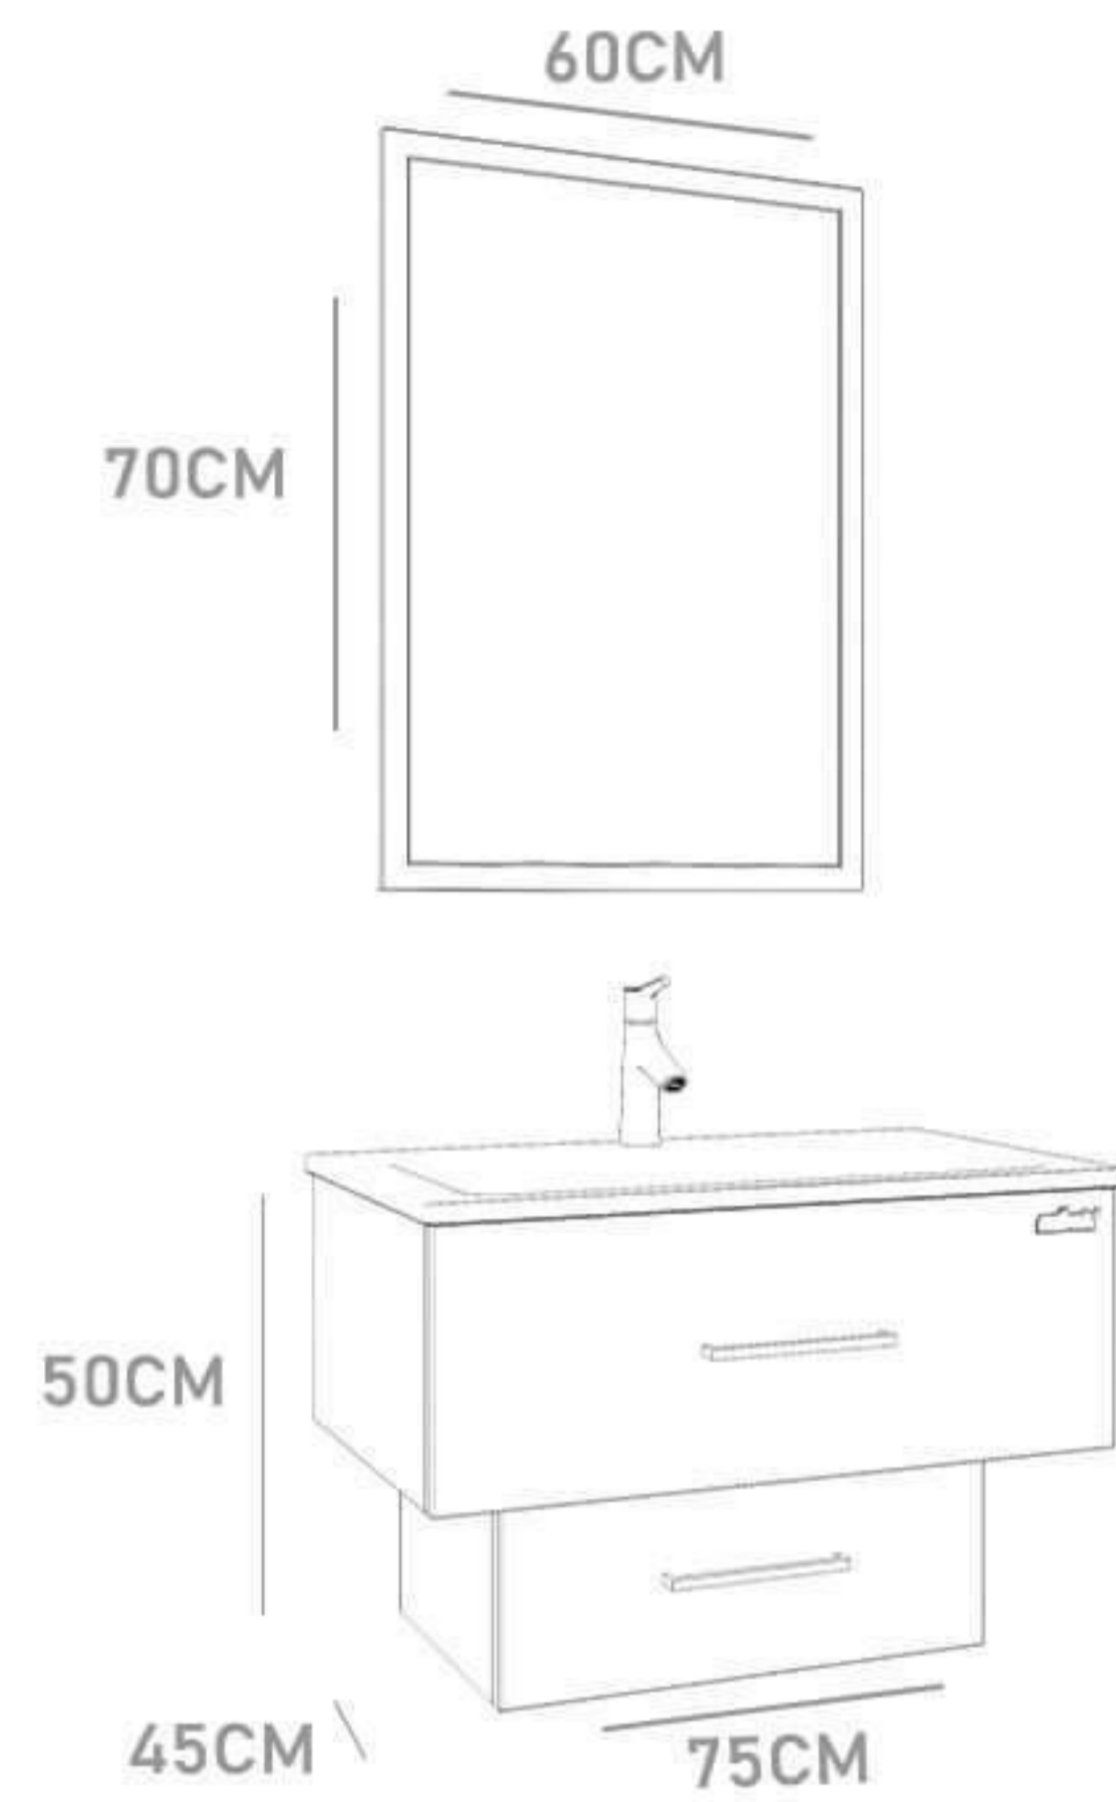

Lupinus – 75

WALMIX®
BATHROOM FURNITURE

Cabinet : 75x45x50
Mirror : 60x70