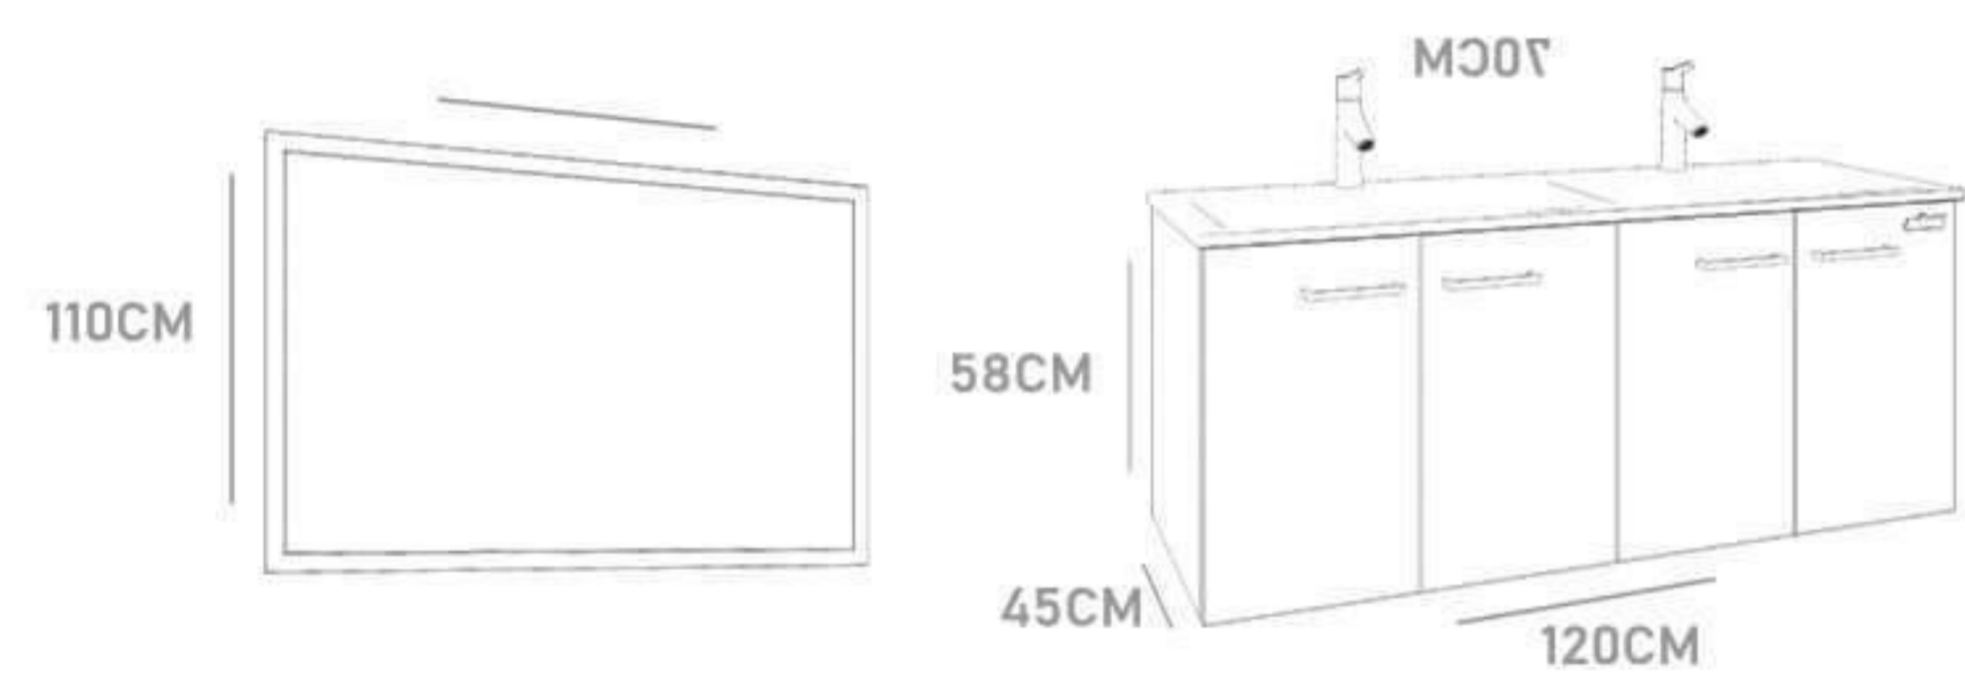

CABINET : 120x45x58
MIRROR : 110x70