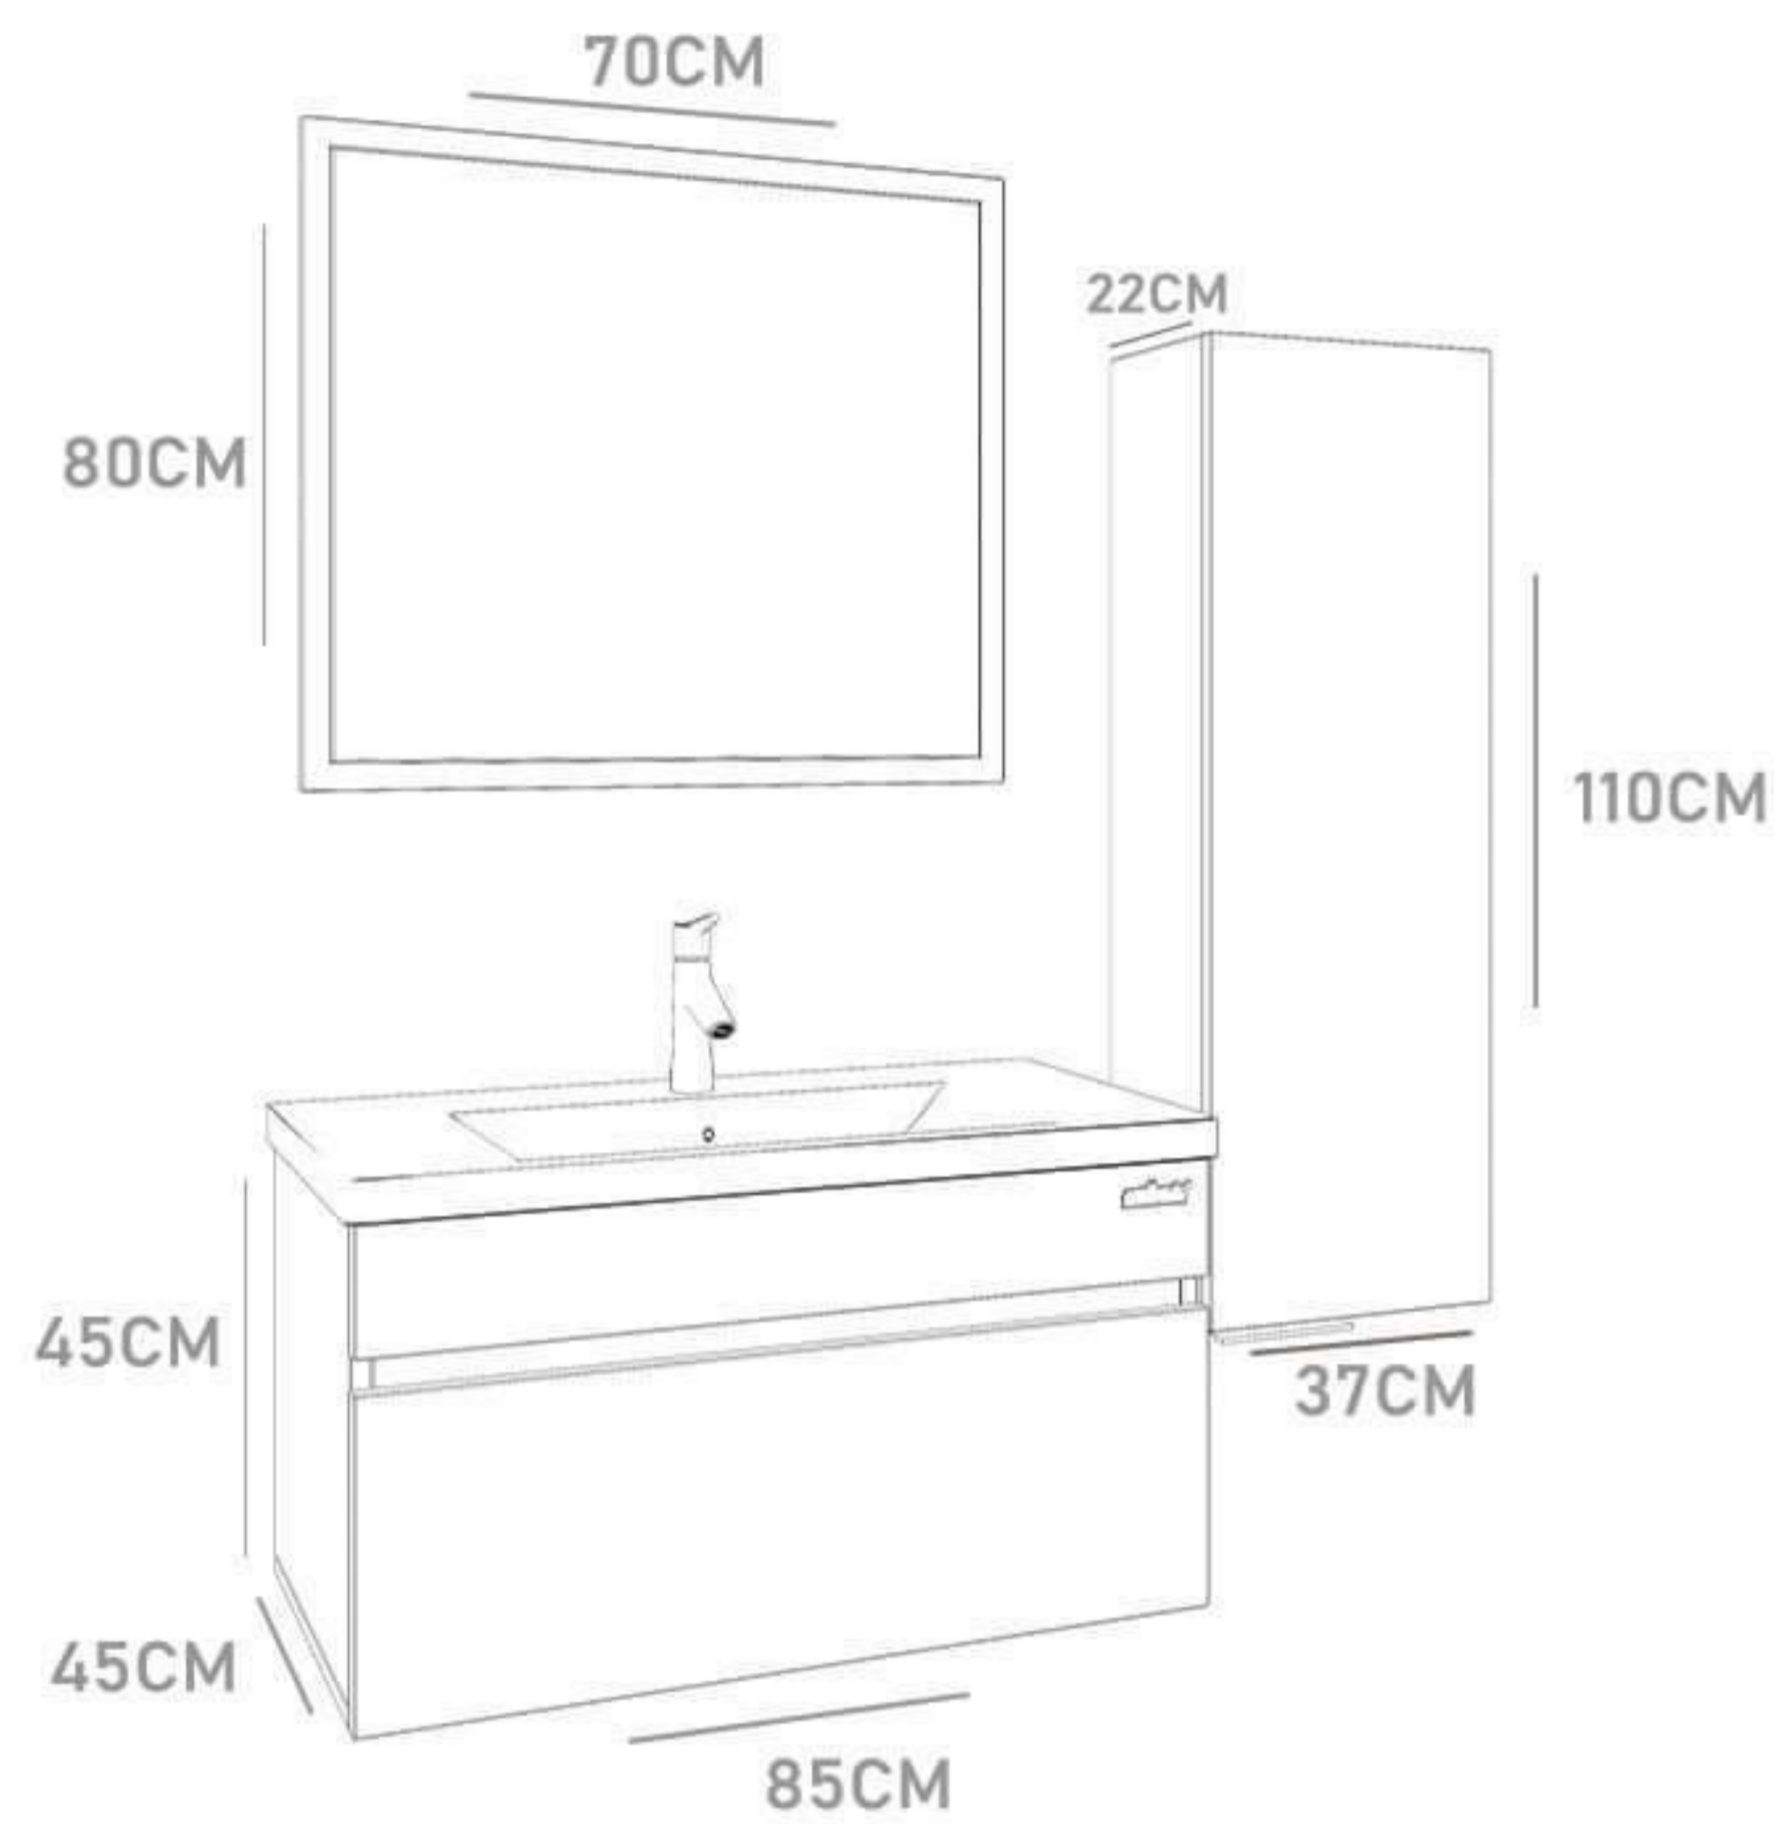

# VENUS - 100

- CABINET : 100X45X55
- MIRROR : 70X70
- Top Cabinet : 30X17X70
- Side Cabinet : 38x27x140

ATLANTIK CAM

WHITE

**walMIX**<sup>®</sup>  
BATHROOM FURNITURE

# LUNA - 80

**walmix®**  
BATHROOM FURNITURE

CABINET : 80x45x55  
MIRROR : 80X70

WHITE

BLACK

# TWIN -120 V1

**WALMIX**<sup>®</sup>  
BATHROOM FURNITURE

CABINET : 120x45x58  
MIRROR : 120x70

CABINET : 120x45x58  
MIRROR : 110x70

- 
- 
- 
- 

# SIMPLE - 85

**WALMIX**<sup>®</sup>  
BATHROOM FURNITURE

CABINET : 85x45x45  
MIRROR : 80x70  
SIDE CABINET ; 37x22x110

MDF

CABINET : 70x47x50  
 MIRROR : 70x80  
 Side cabinet : 37x27x110

OPAL - 60

CABINET : 60x38x55  
MIRROR : 60x70