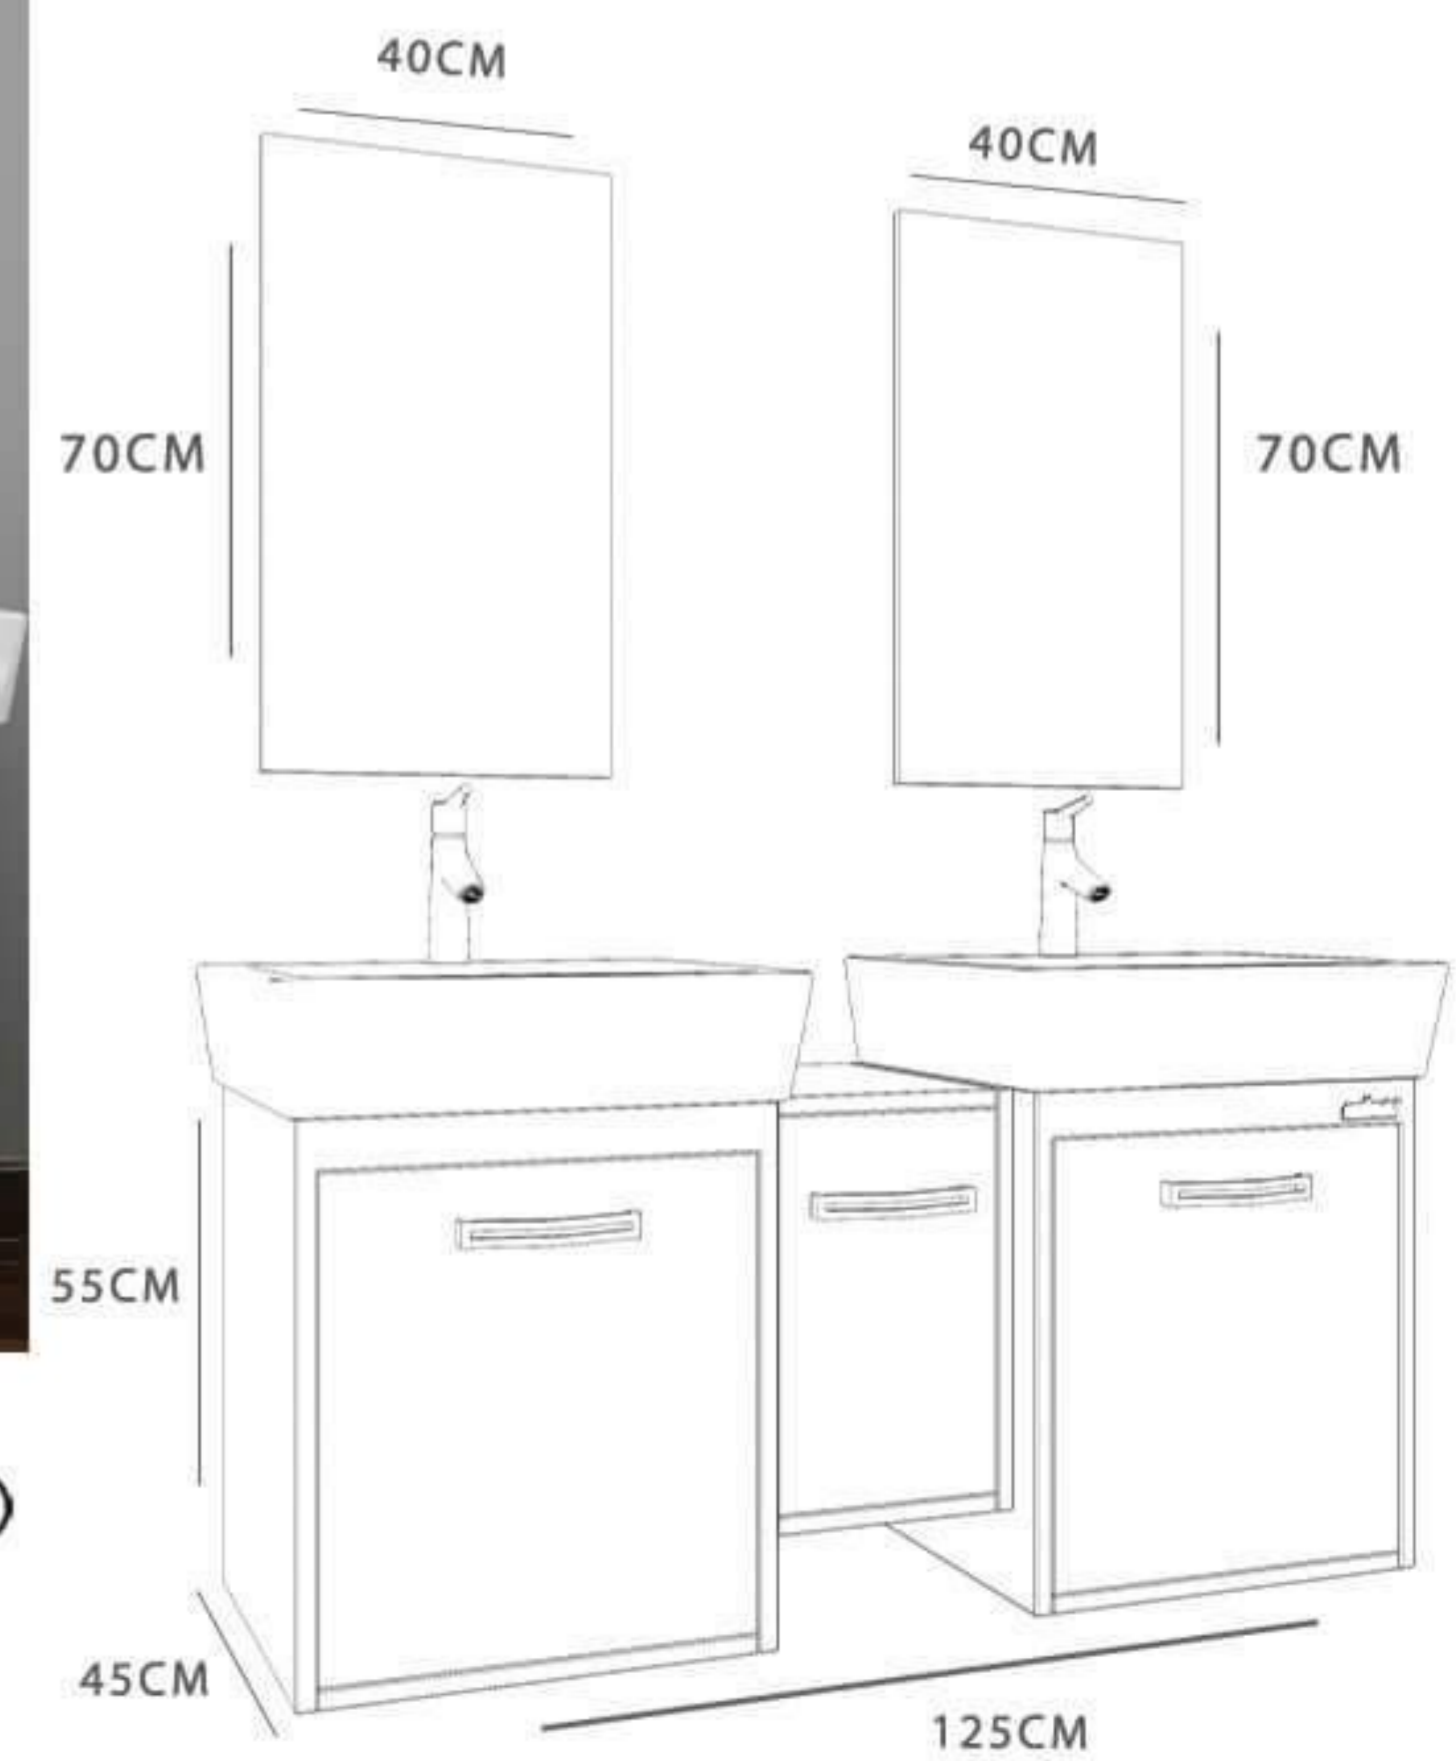

# Porto - 55

Cabinet : 55x40x50  
Mirror : 50x65

GREY

RUSTIK MESE

## Porto-100

**WALMIX**<sup>®</sup>  
BATHROOM FURNITURE

CABINET : 100x47x55  
MIRROR : 100x70

# Aster-75

Cabinet : 75x45x52  
Mirror : 70x60  
Side cabinet : 37x22x110

Prado - 125

Cabinet : 125x45x55

Mirror A : 40x70

Mirror B : 40x70

WHITE

HAMILTON

Cabinet : 70x45x50  
Mirror : 60x10x70  
Side cabinet : 35x22x80