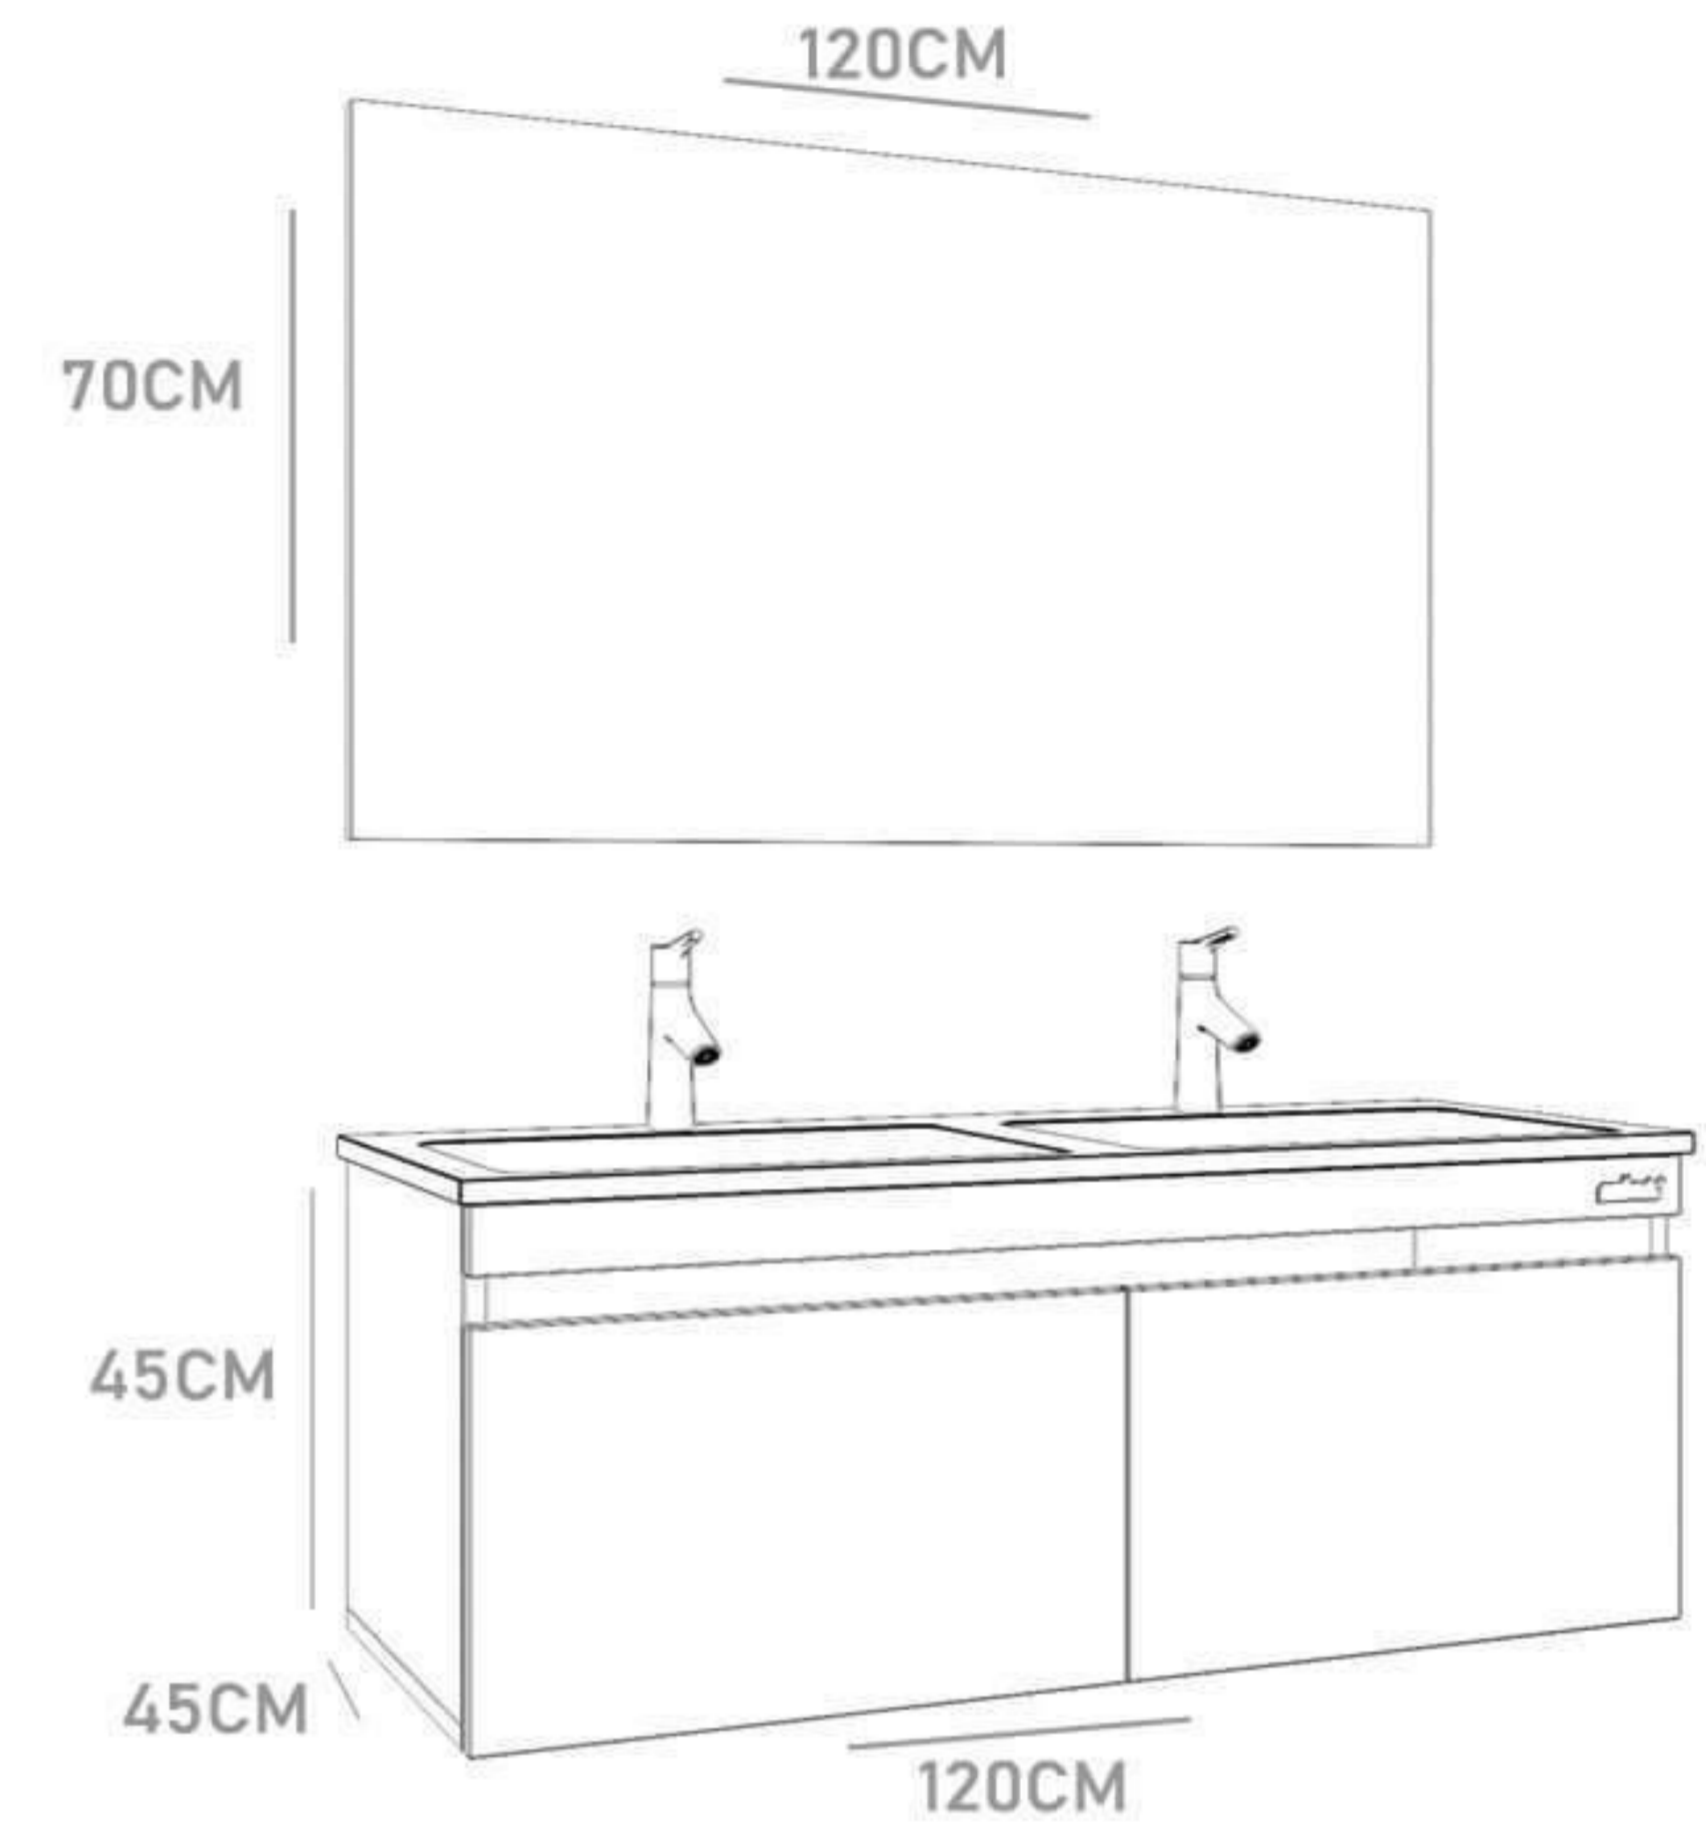

# Ramada-65

**walmix**<sup>®</sup>  
BATHROOM FURNITURE

CABINET : 65x45x55  
Lid Mirror : 60x10x85

# ACACIA-85

**WALMIX**<sup>®</sup>  
**BATHROOM FURNITURE**

CABINET : 85x45x50  
MIRROR : 80x70  
Side cabinet : 37x27x140

# Ikiz - 120

**WALMIX**<sup>®</sup>  
**BATHROOM FURNITURE**

CABINET : 120x45x45  
MIRROR : 120x70

# Trip - 100

Cabinet : 100x45x55  
Mirror A : 40x100  
Mirror B : 60x45

GORDION

BELLY