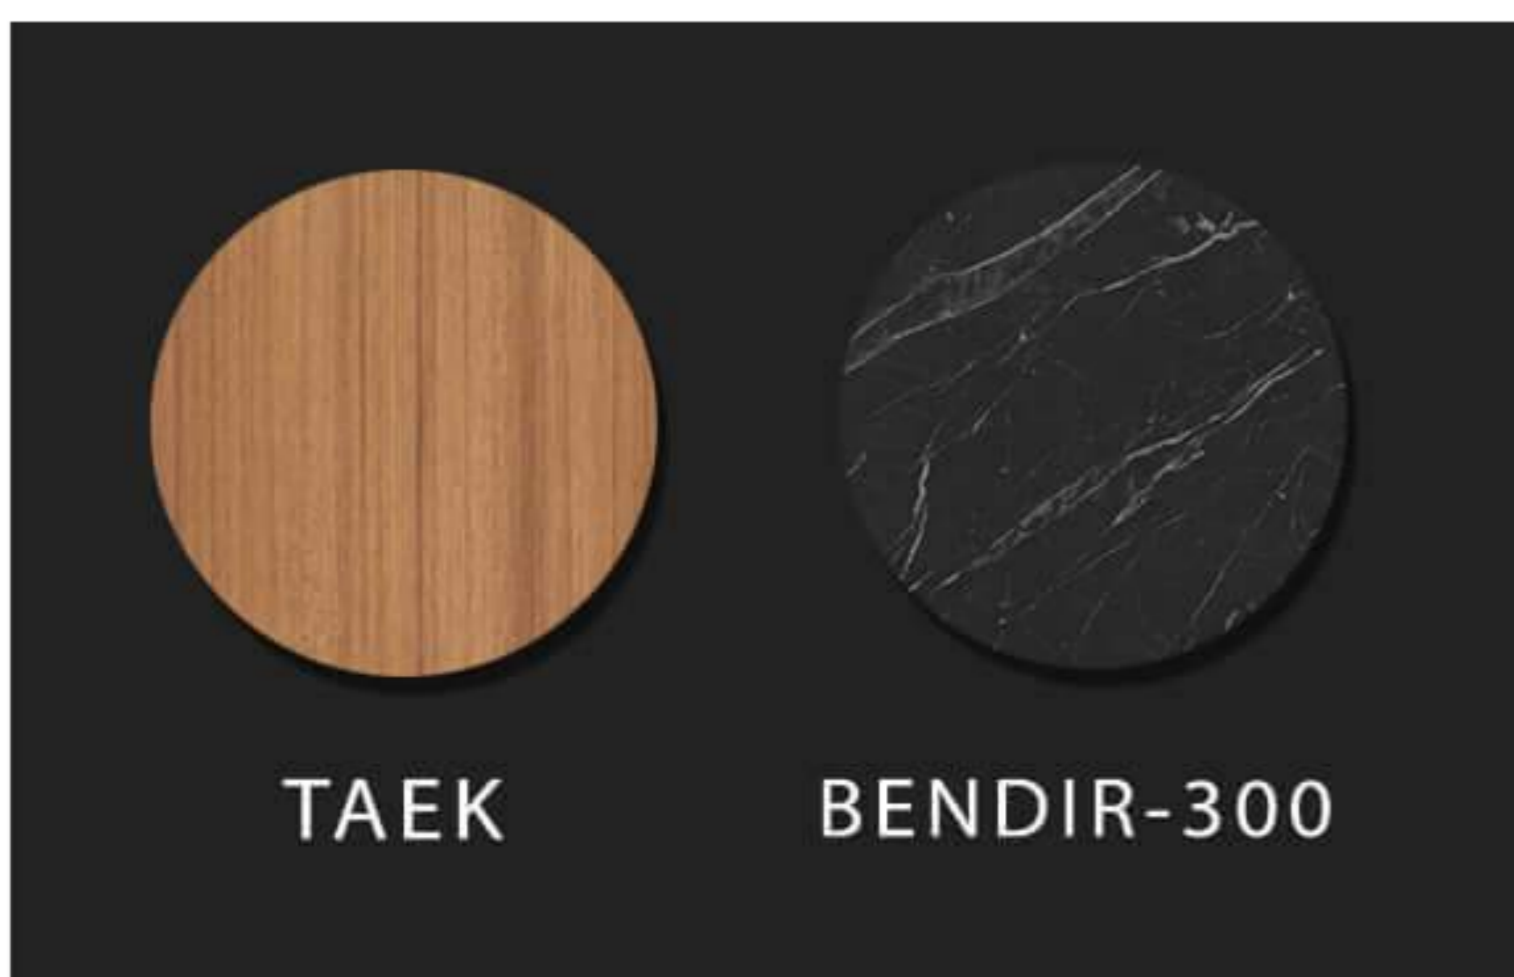

Soft-80

WALMIX®
BATHROOM FURNITURE

CABINET : 80X45X50
MIRROR : 75X60