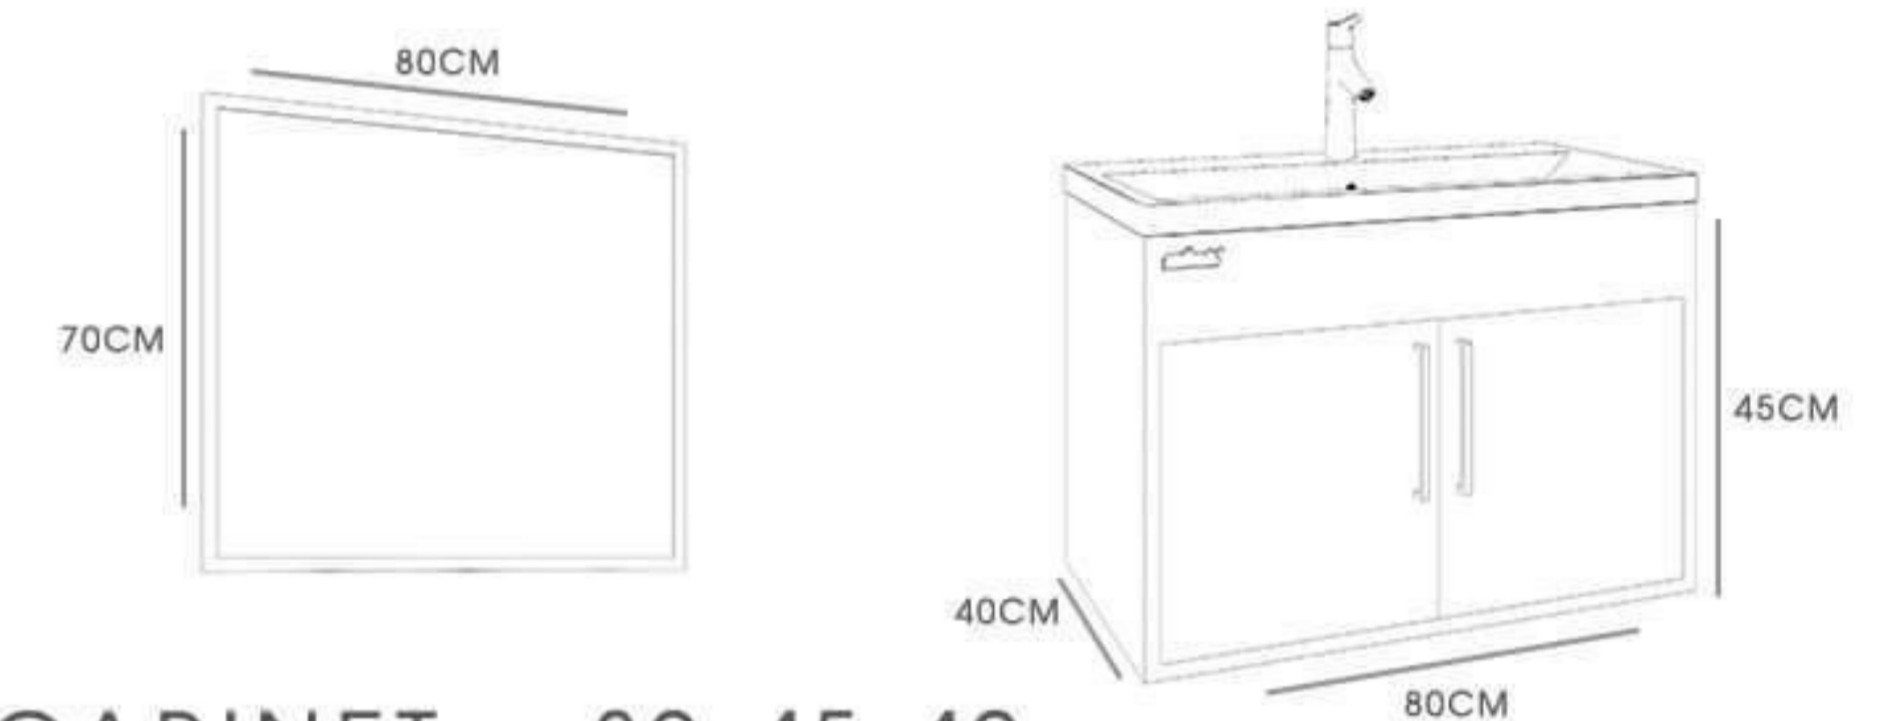

Mergan-80 V1

WALMIX®
BATHROOM FURNITURE

CABINET : 80x45x40
MIRROR : 80x70