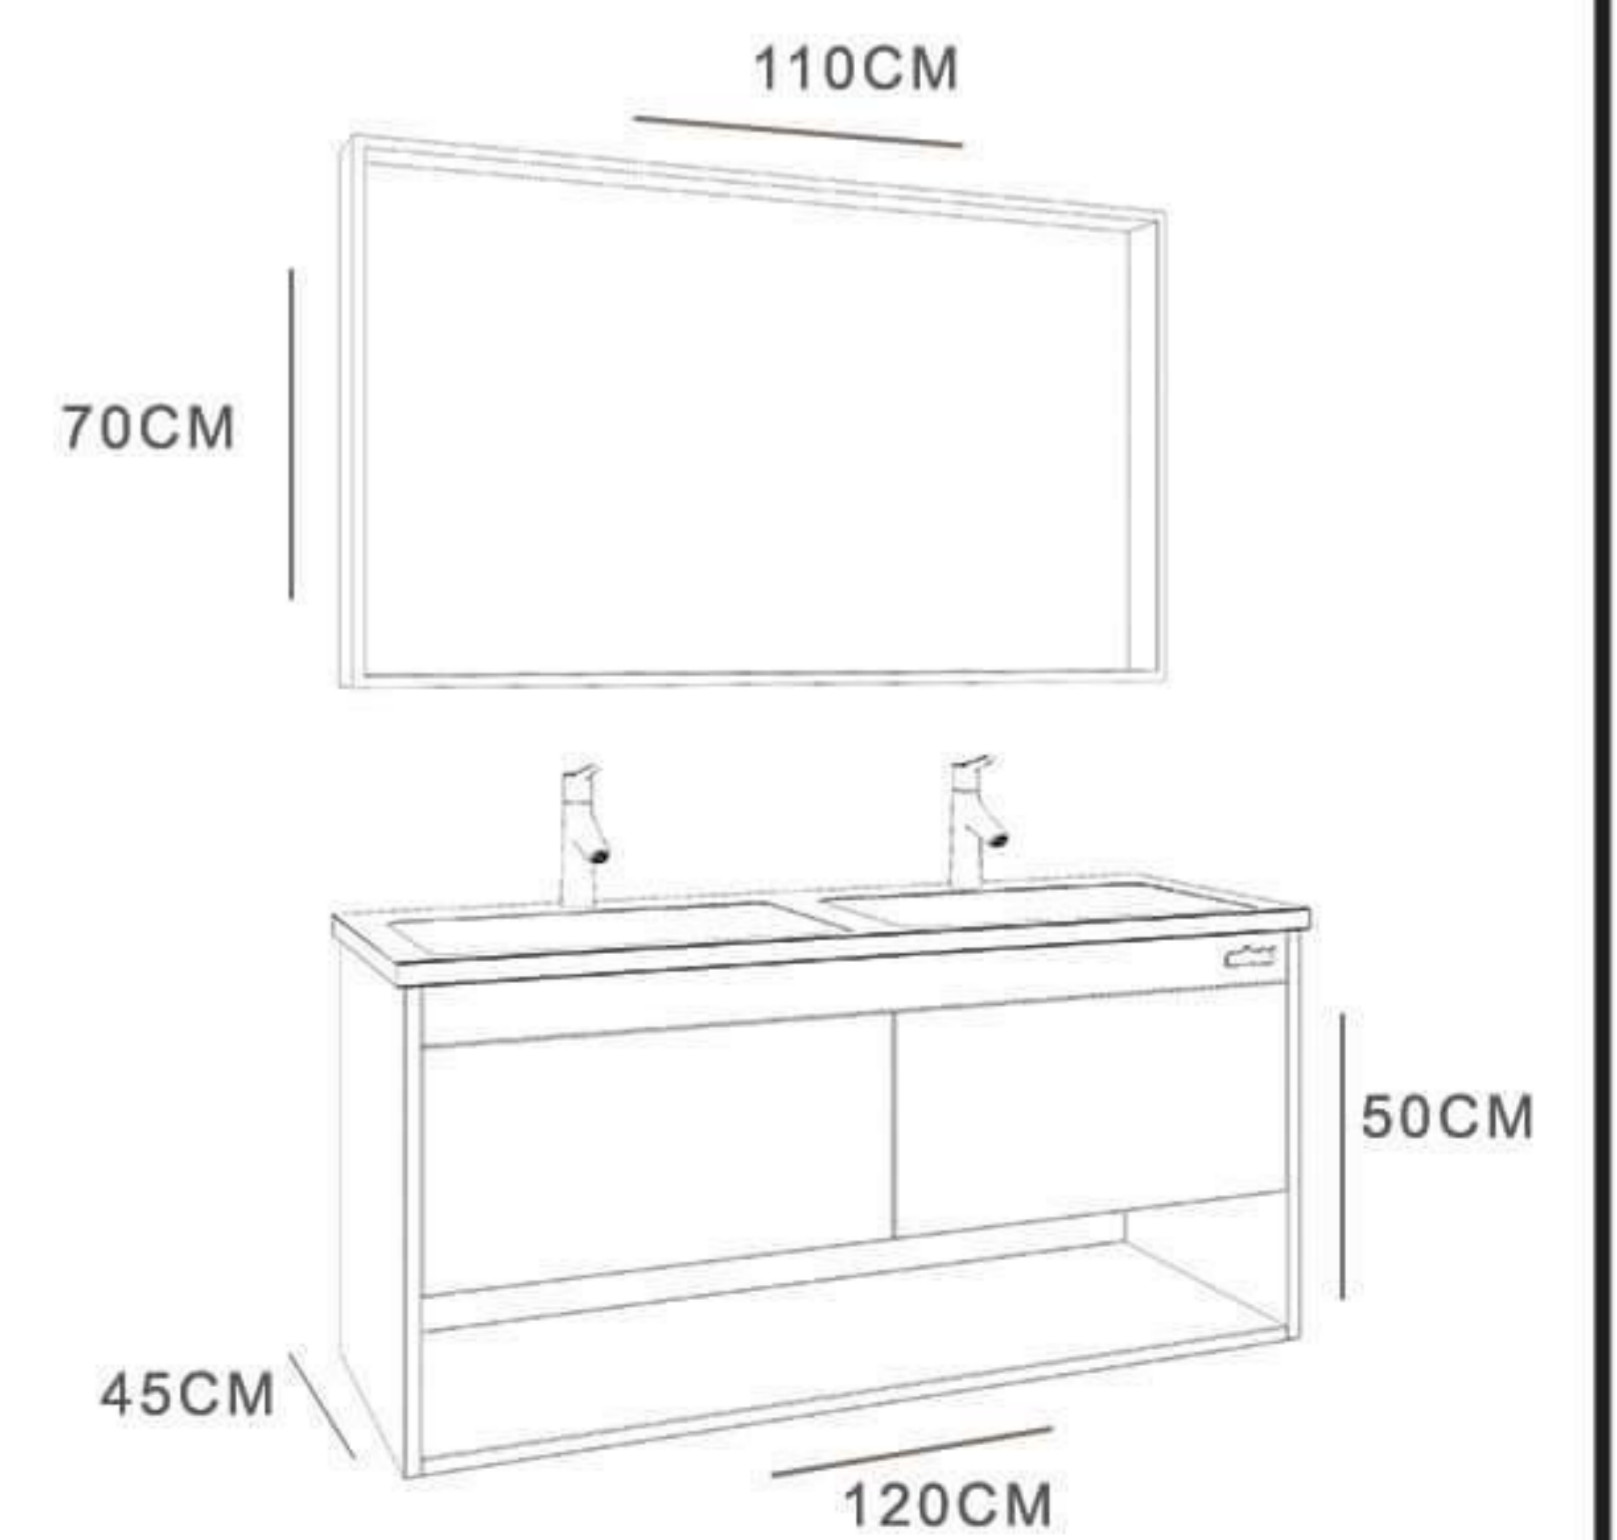

CABINET : 80x45x55  
MIRROR : 70x80

Side-100

CABINET : 100X45X55  
 MIRROR : 100x10 x70  
 Side Cabinet : 38x27x110

TEAK

WHITE

# Ramada-65

**walmix**<sup>®</sup>  
BATHROOM FURNITURE

CABINET : 65x45x55  
Lid Mirror : 60x10x85

# Lagona -85

CABINET : 85x45x50  
MIRROR : 80x70

**WALMIX**<sup>®</sup>  
BATHROOM FURNITURE

WHITE

TEAK

# Acacia – 120

**walumix**®  
**BATHROOM FURNITURE**

CABINET : 120x45x50  
Mirror : 110x70

BAROK

WHITE