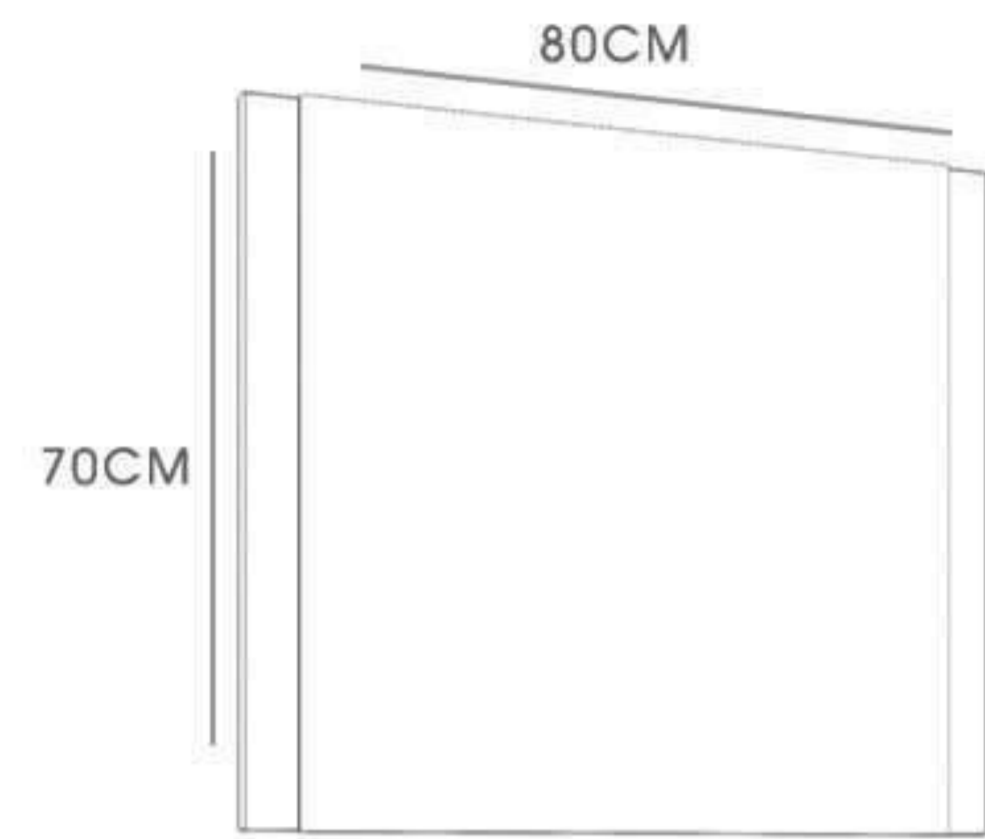

Yasamine-80

WALMIX®
BATHROOM FURNITURE

CABINET : 80x45x55
MIRROR : 70x80