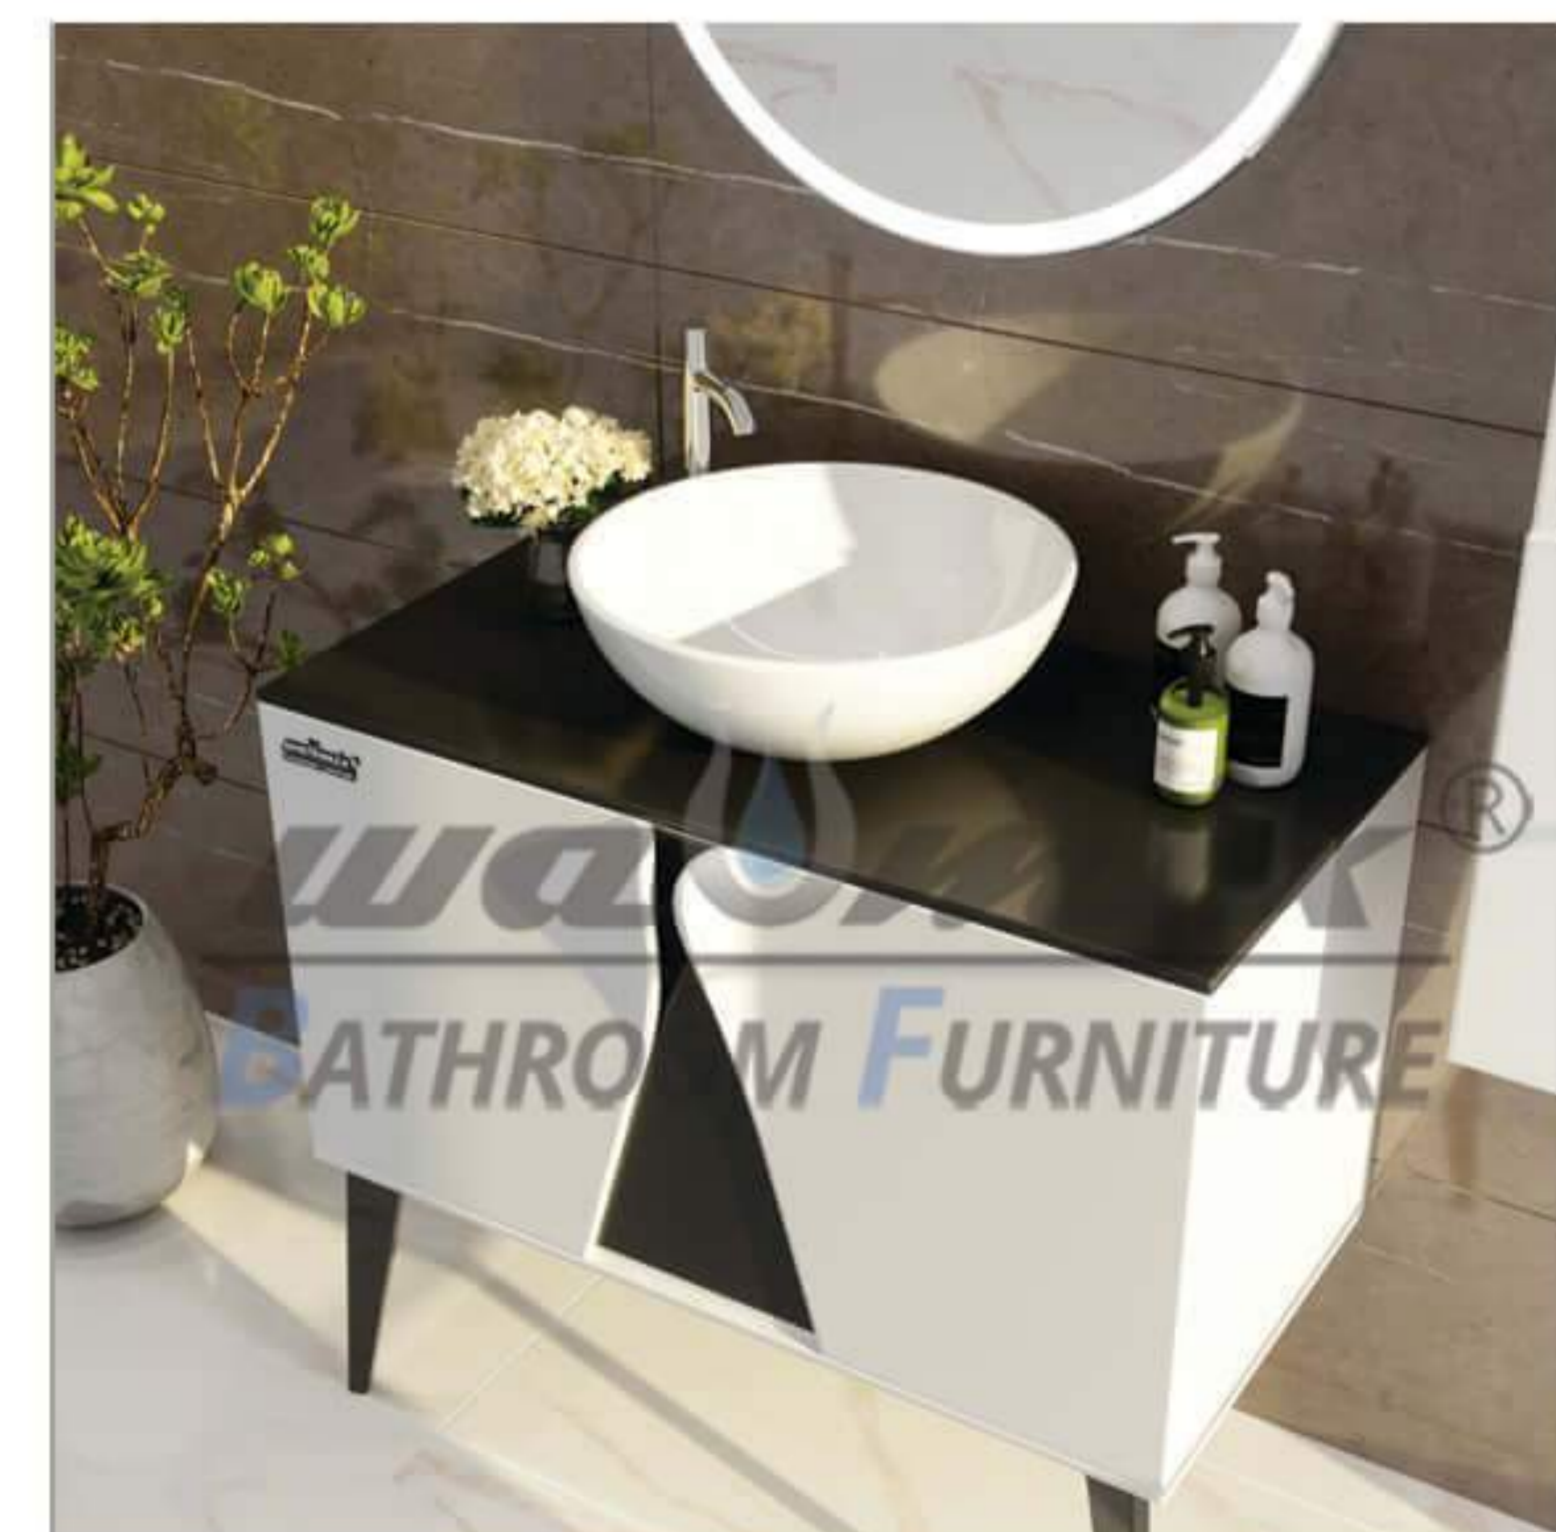

# Shelf New - 100 V2

**WALMIX**<sup>®</sup>  
**BATHROOM FURNITURE**

CABINET : 100x40x50  
MIRROR : 95x65

Shelf New - 100 V3

CABINET : 100x45x50  
MIRROR : 95x65

Queen - 80

CABINET : 80X40X45  
MIRROR : 60X60  
SIDE CABINET : 30X20X100