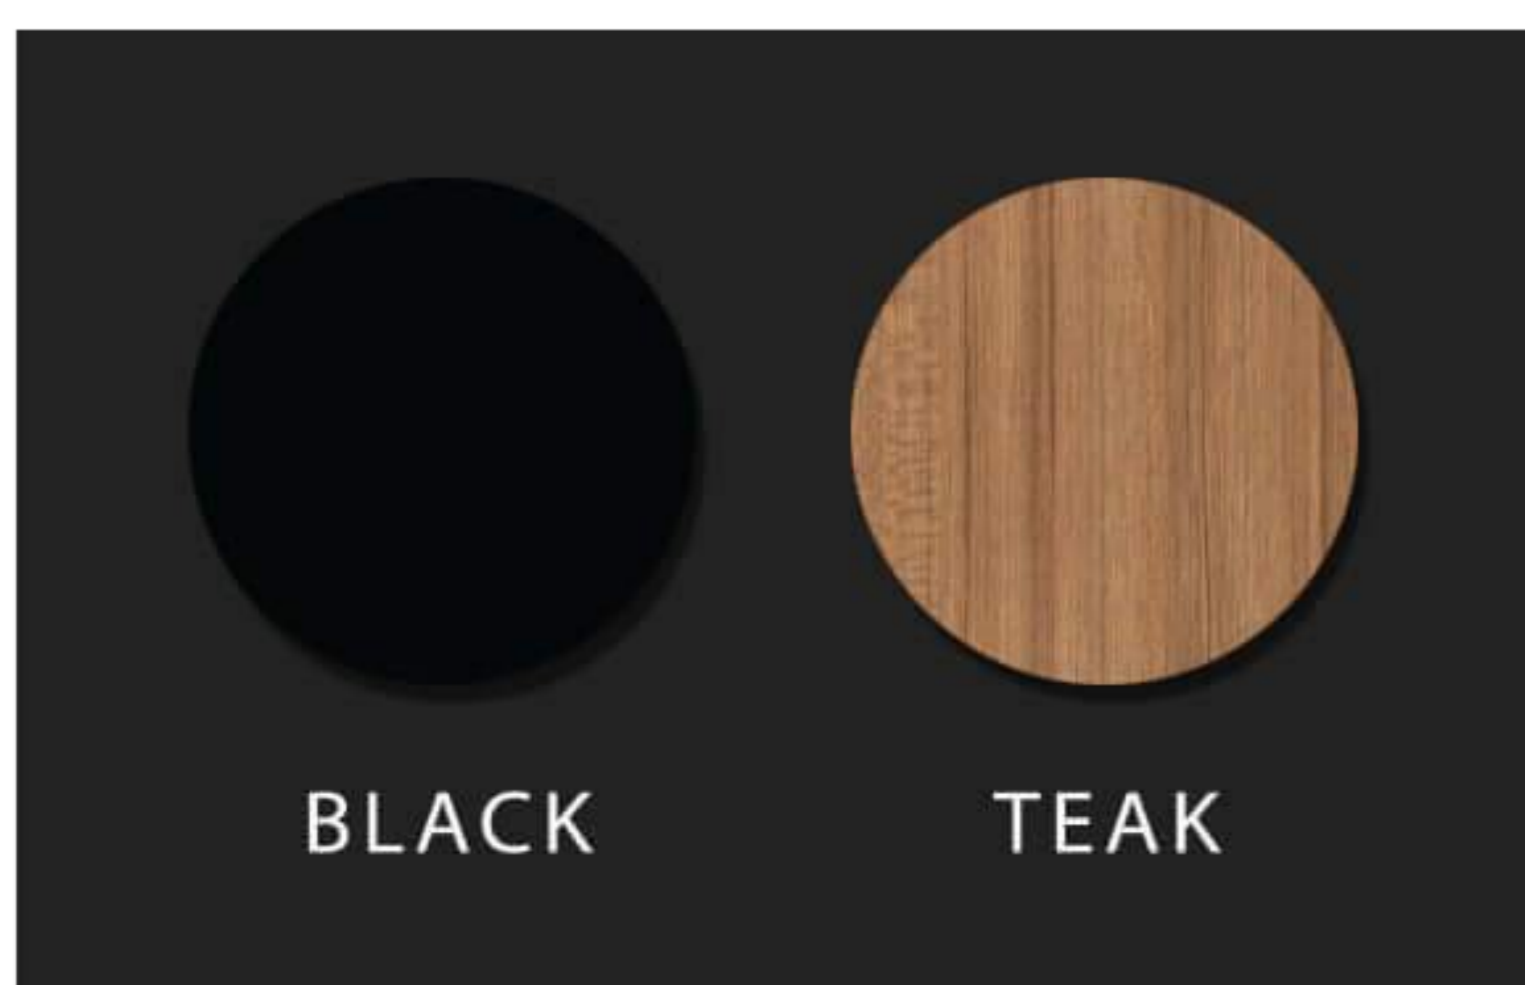

MONA - 60

WALMIX®
BATHROOM FURNITURE

Cabinet : 60x45x55
Mirror : 80x55
Side cabinet : 37x22x110