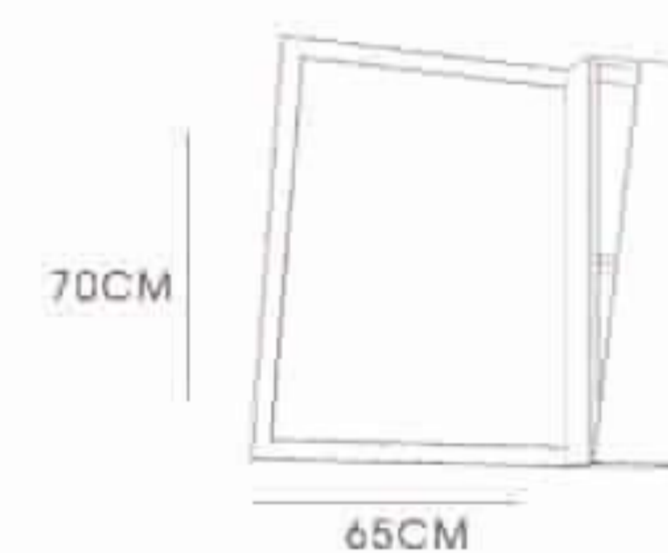

Blade-75

CABINET : 75x45x45
MIRROR : 70x65

GRAY

BAROK