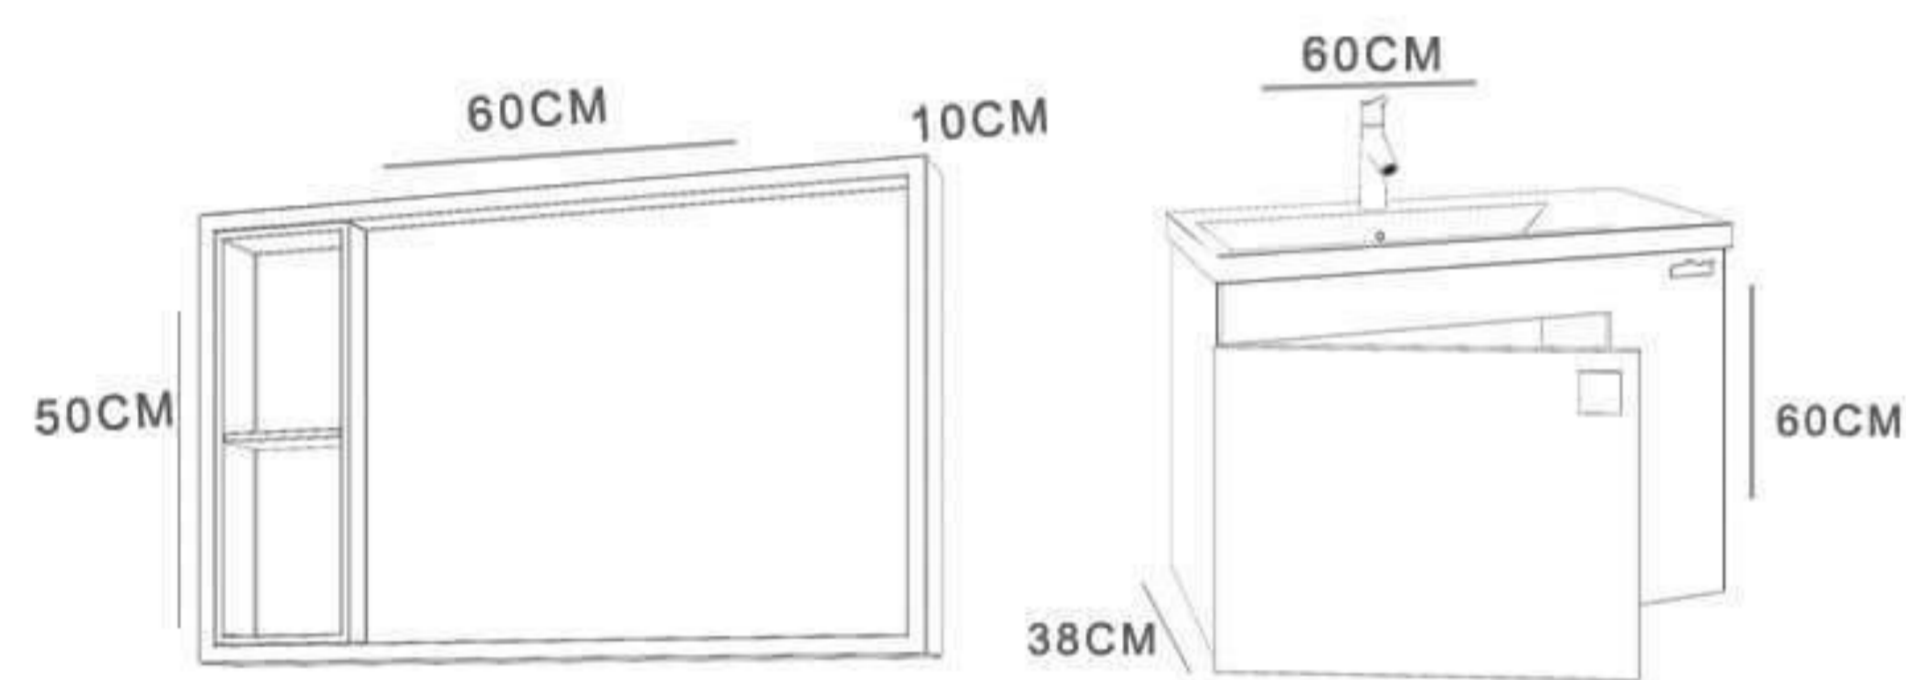

## HARMONY - 65

**WALMIX**<sup>®</sup>  
BATHROOM FURNITURE

CABINET : 65x45x50  
MIRROR : 60x70

Ola-60

CABINET : 60x38x60  
MIRROR : 60x10x50  
Side cabinet : 38x27x140

Ola-80

**WALMIX**<sup>®</sup>  
**BATHROOM FURNITURE**