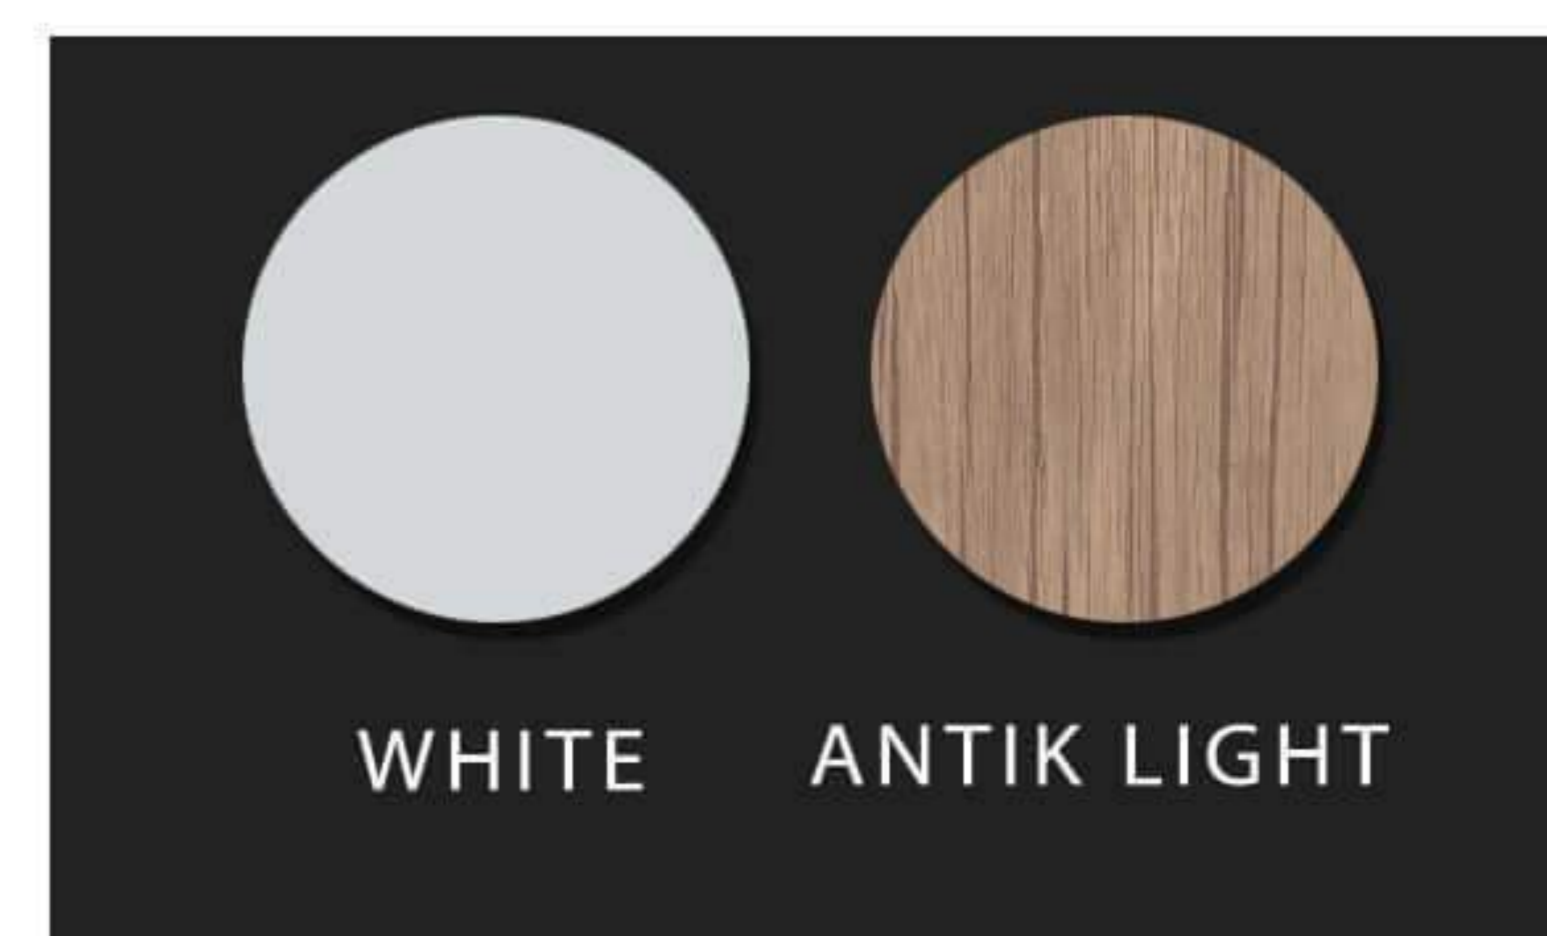

Mergan-80 V1

WALMIX®
BATHROOM FURNITURE

CABINET : 80x45x40
MIRROR : 80x70