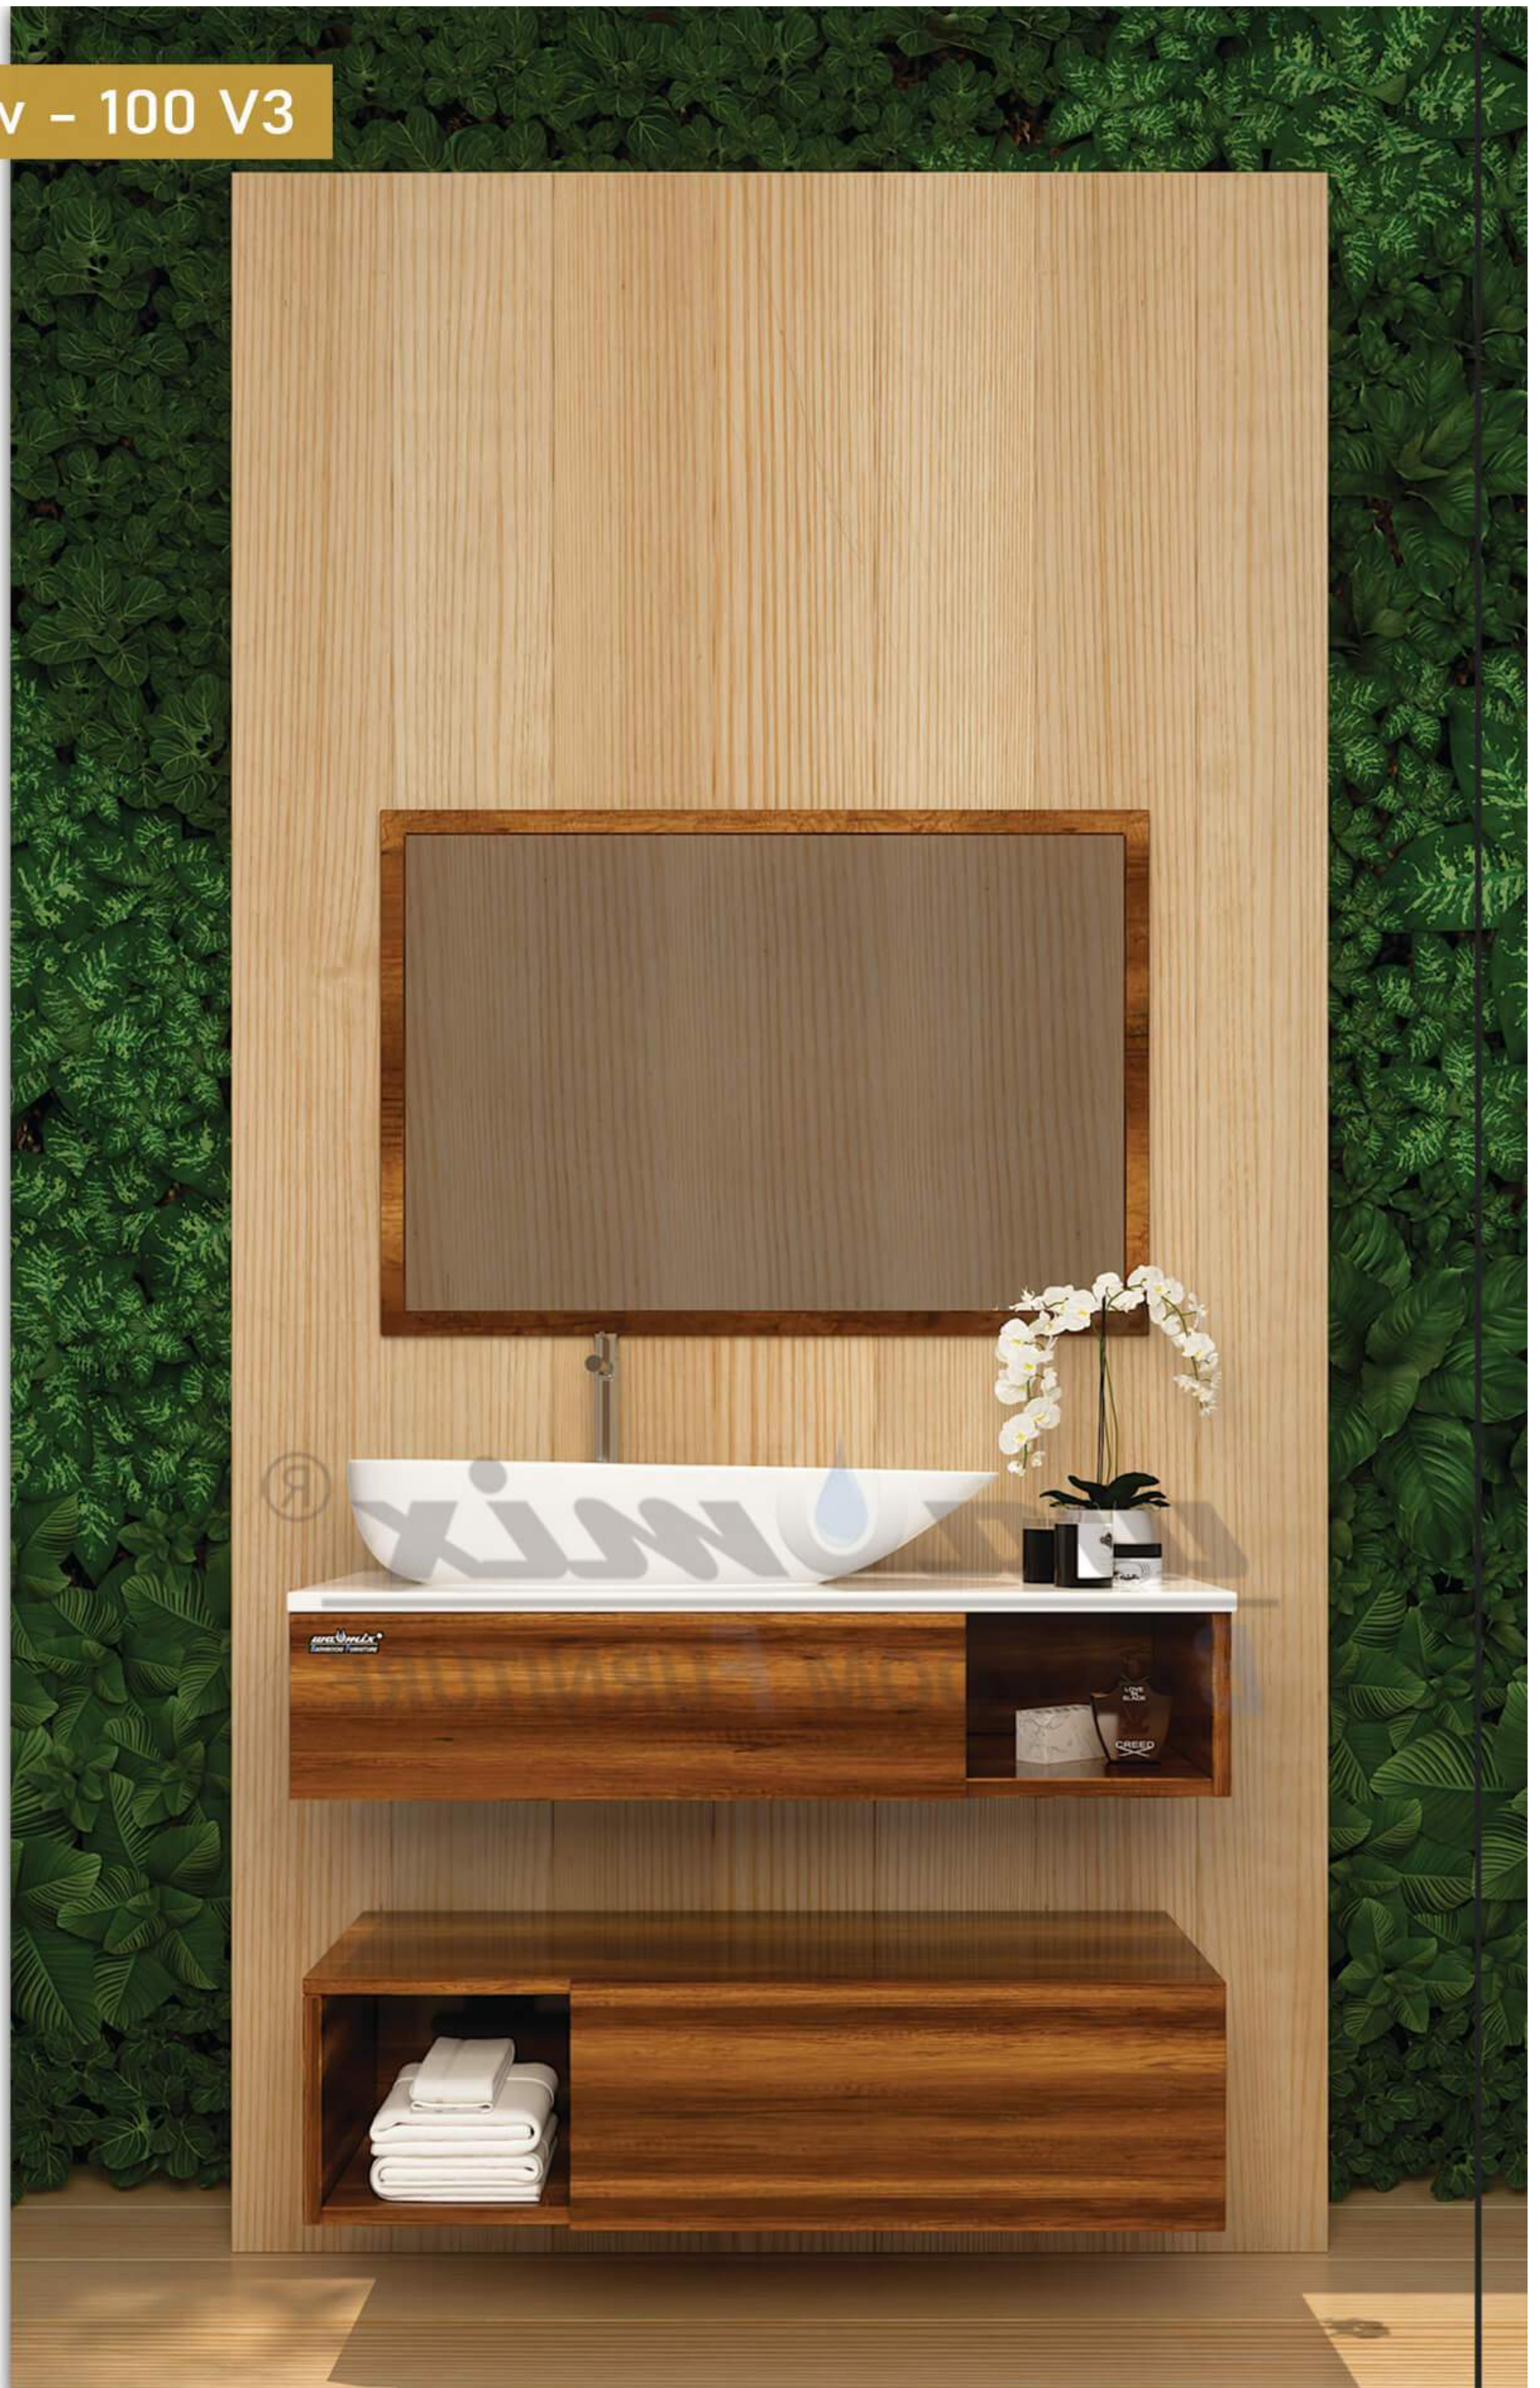

Shelf New - 100

CABINET : 100X45X50  
MIRROR A : 95x65

BAROK

WHITE

# Shelf New - 100 V2

**WALMIX**<sup>®</sup>  
**BATHROOM FURNITURE**

CABINET : 100x40x50  
MIRROR : 95x65

Shelf New - 100 V3

CABINET : 100x45x50  
MIRROR : 95x65

Queen - 80

CABINET : 80X40X45  
MIRROR : 60X60  
SIDE CABINET : 30X20X100