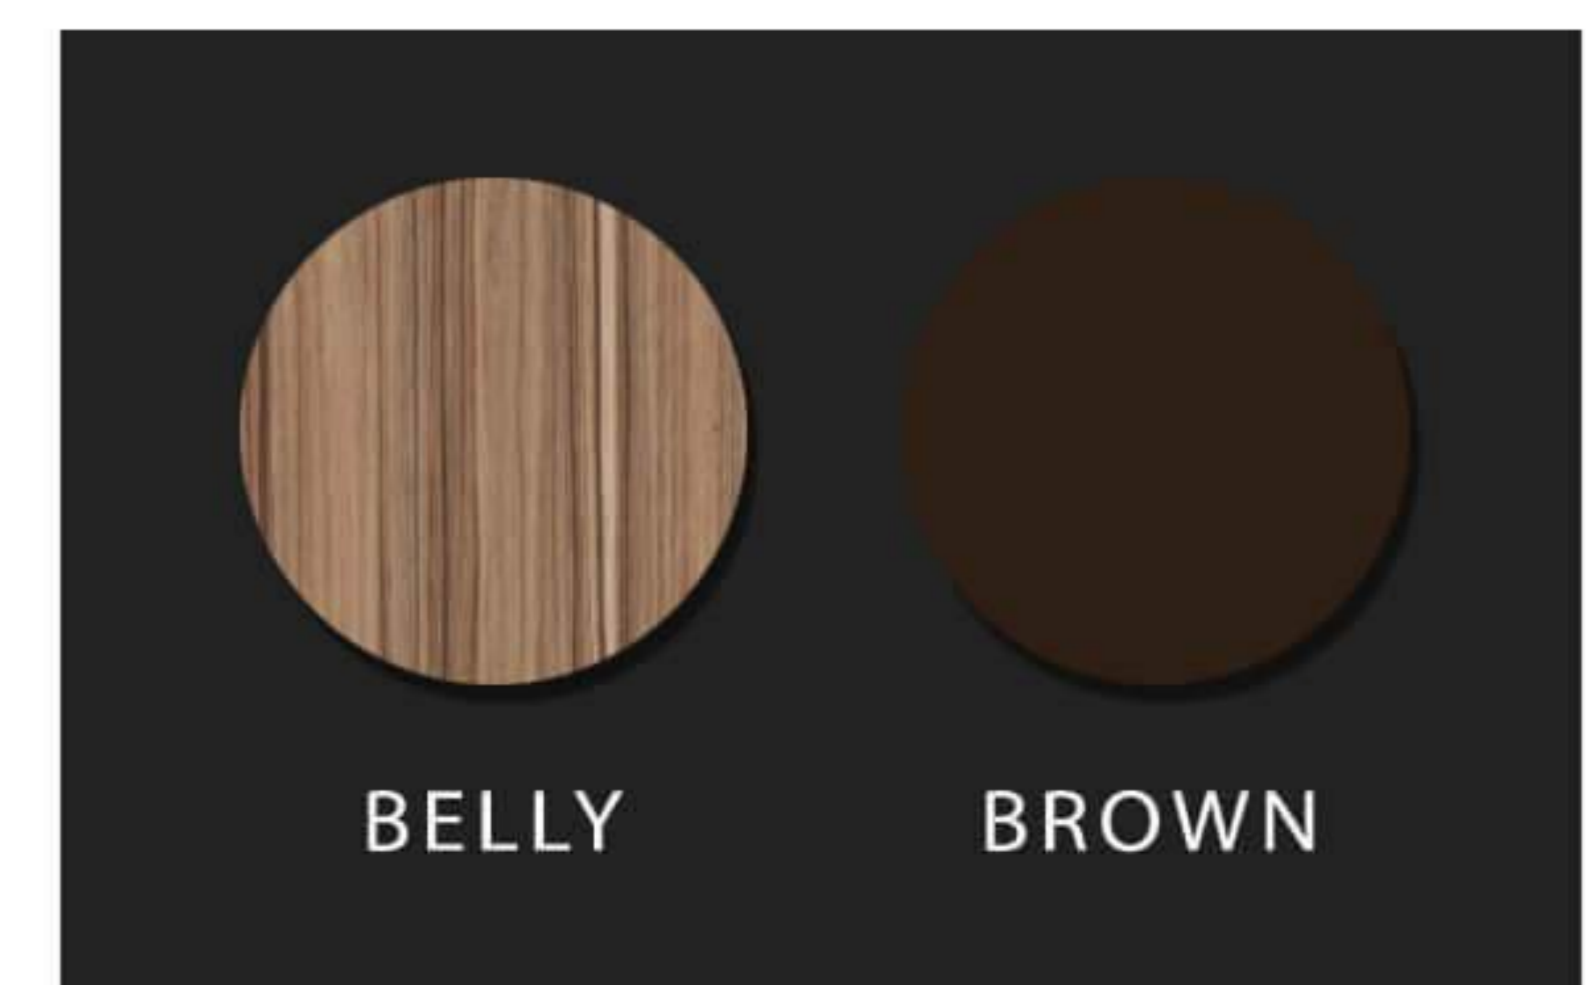

Porto-100

WALMIX®
BATHROOM FURNITURE

CABINET : 100x47x55
MIRROR : 100x70