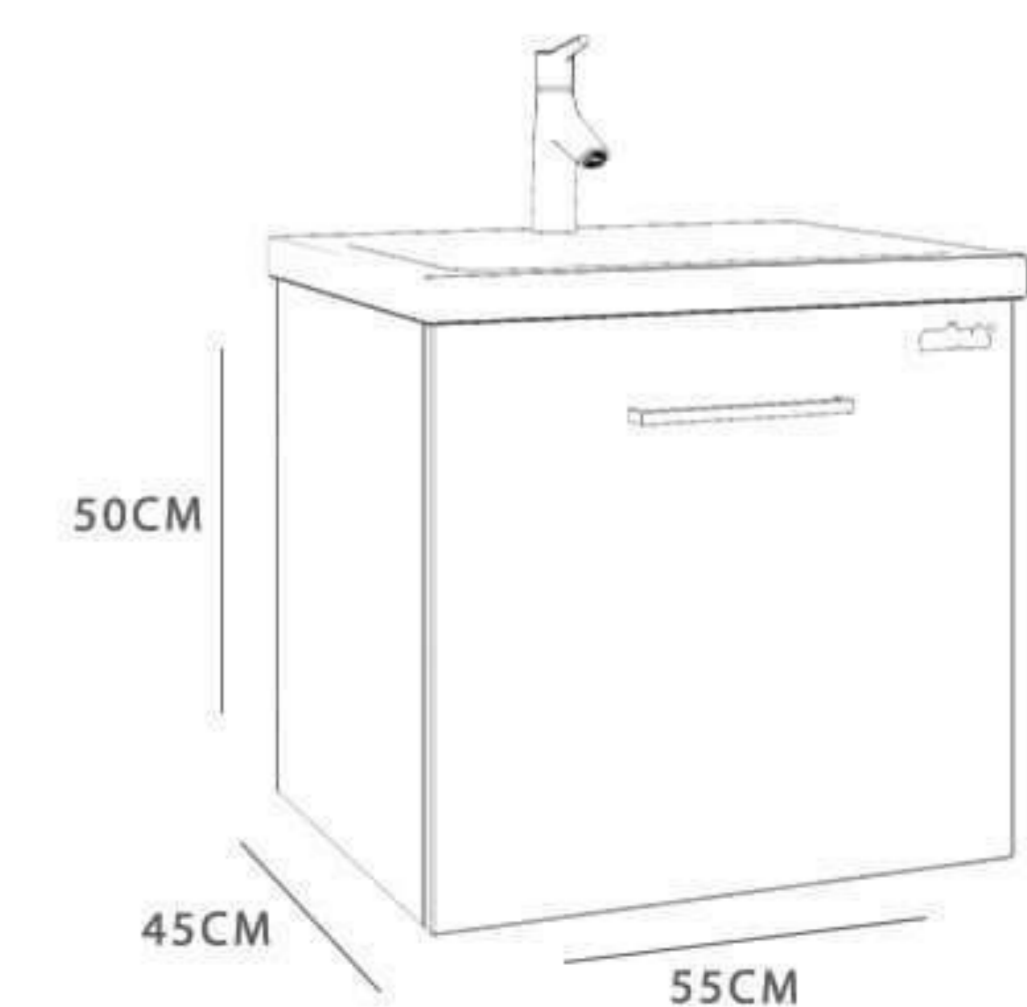

BLACK

BELLY

MDF

walumix®
BATHROOM FURNITURE