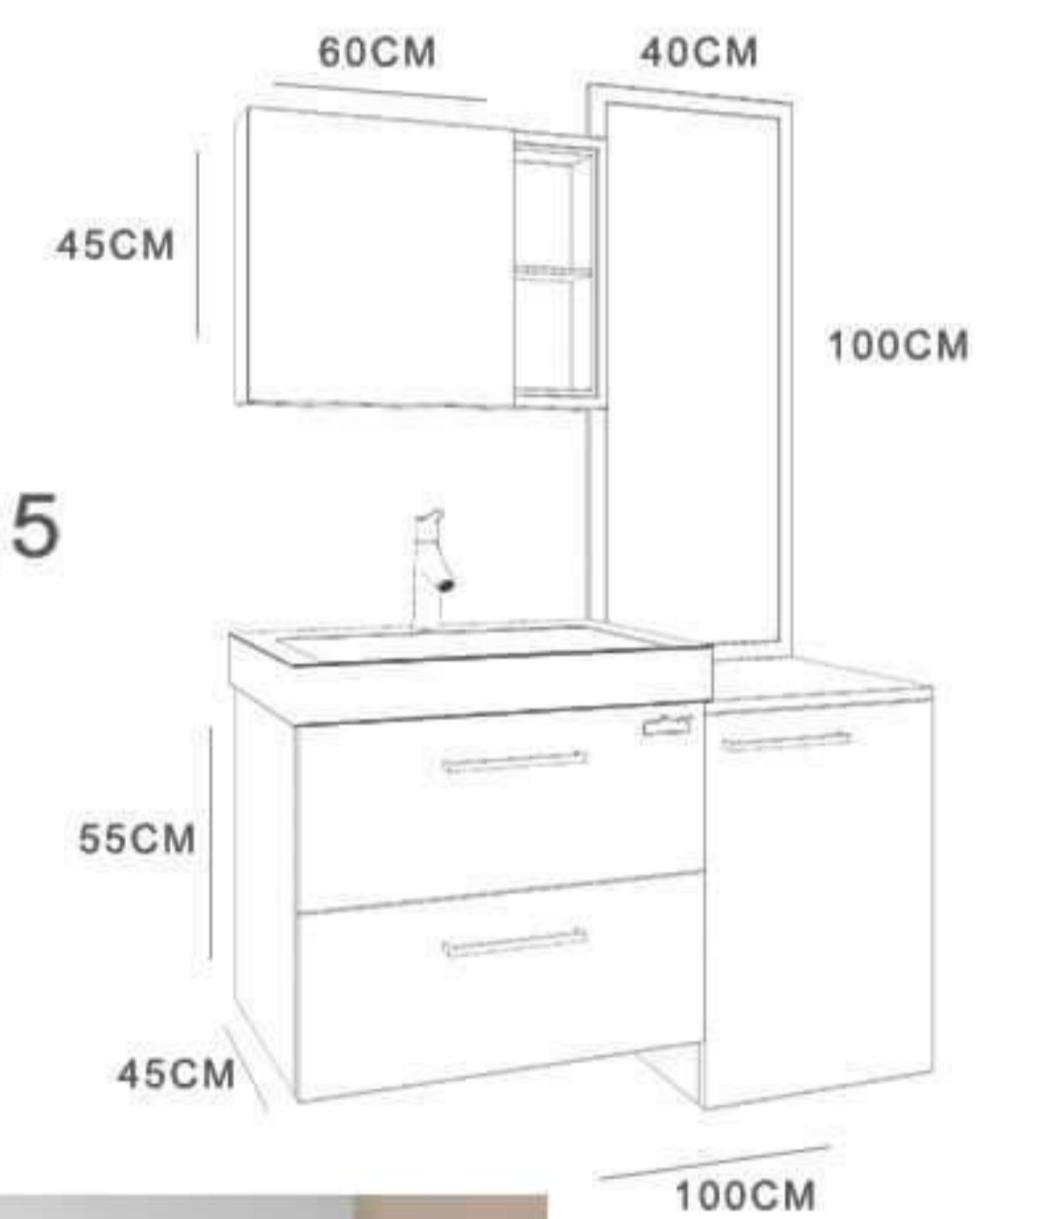

Trip - 100

Cabinet : 100x45x55
Mirror A : 40x100
Mirror B : 60x45