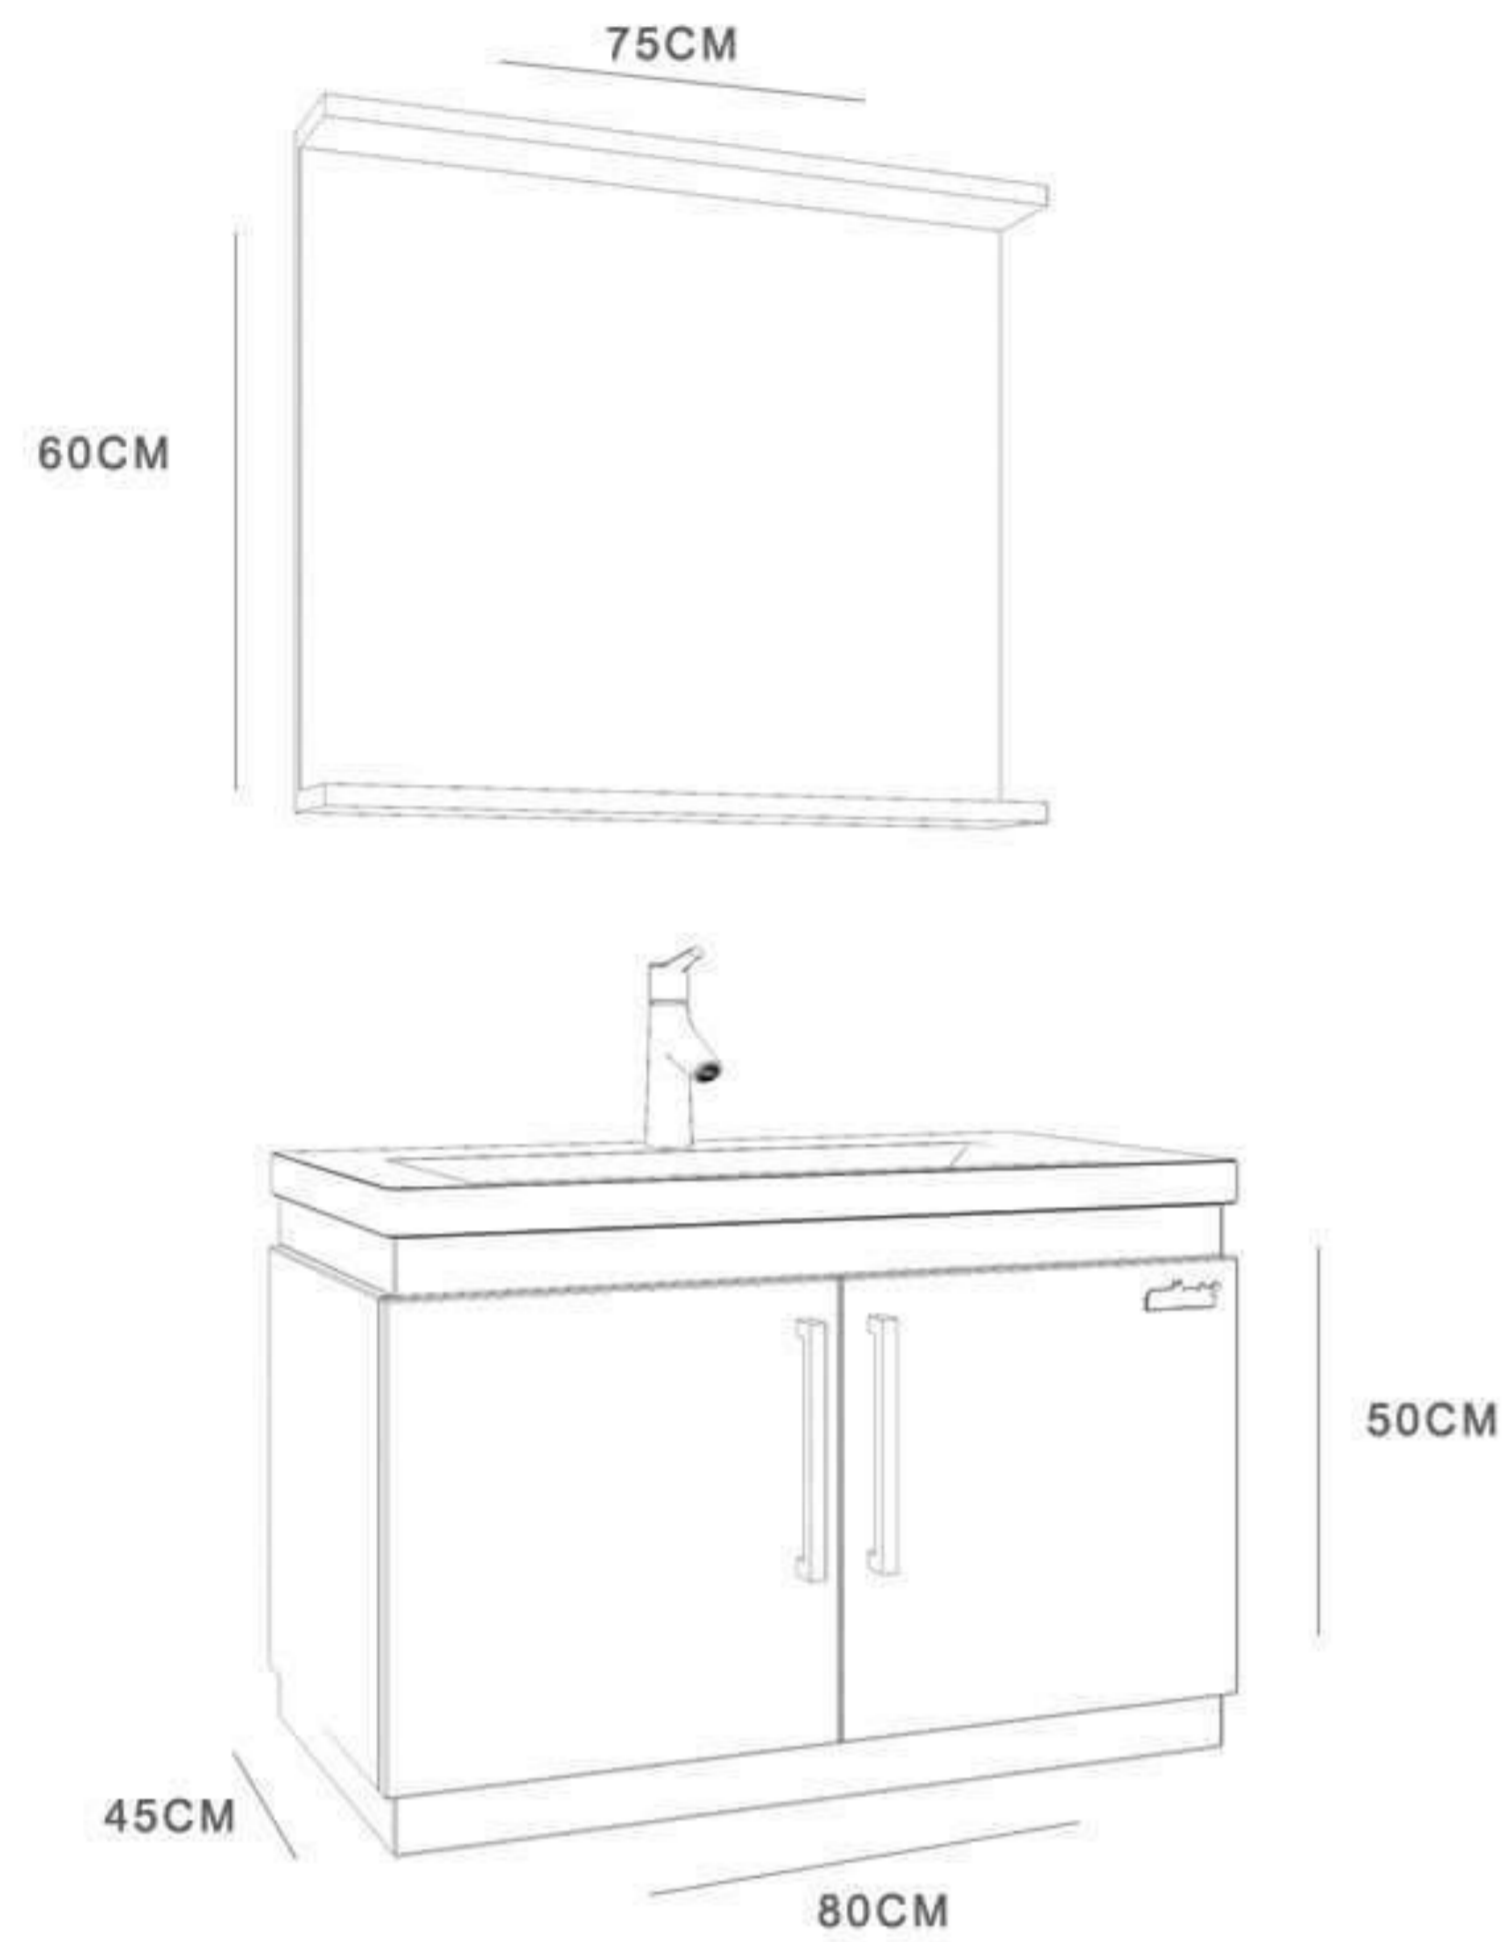

Soft-80

WALMIX®
BATHROOM FURNITURE

CABINET : 80X45X50
MIRROR : 75X60