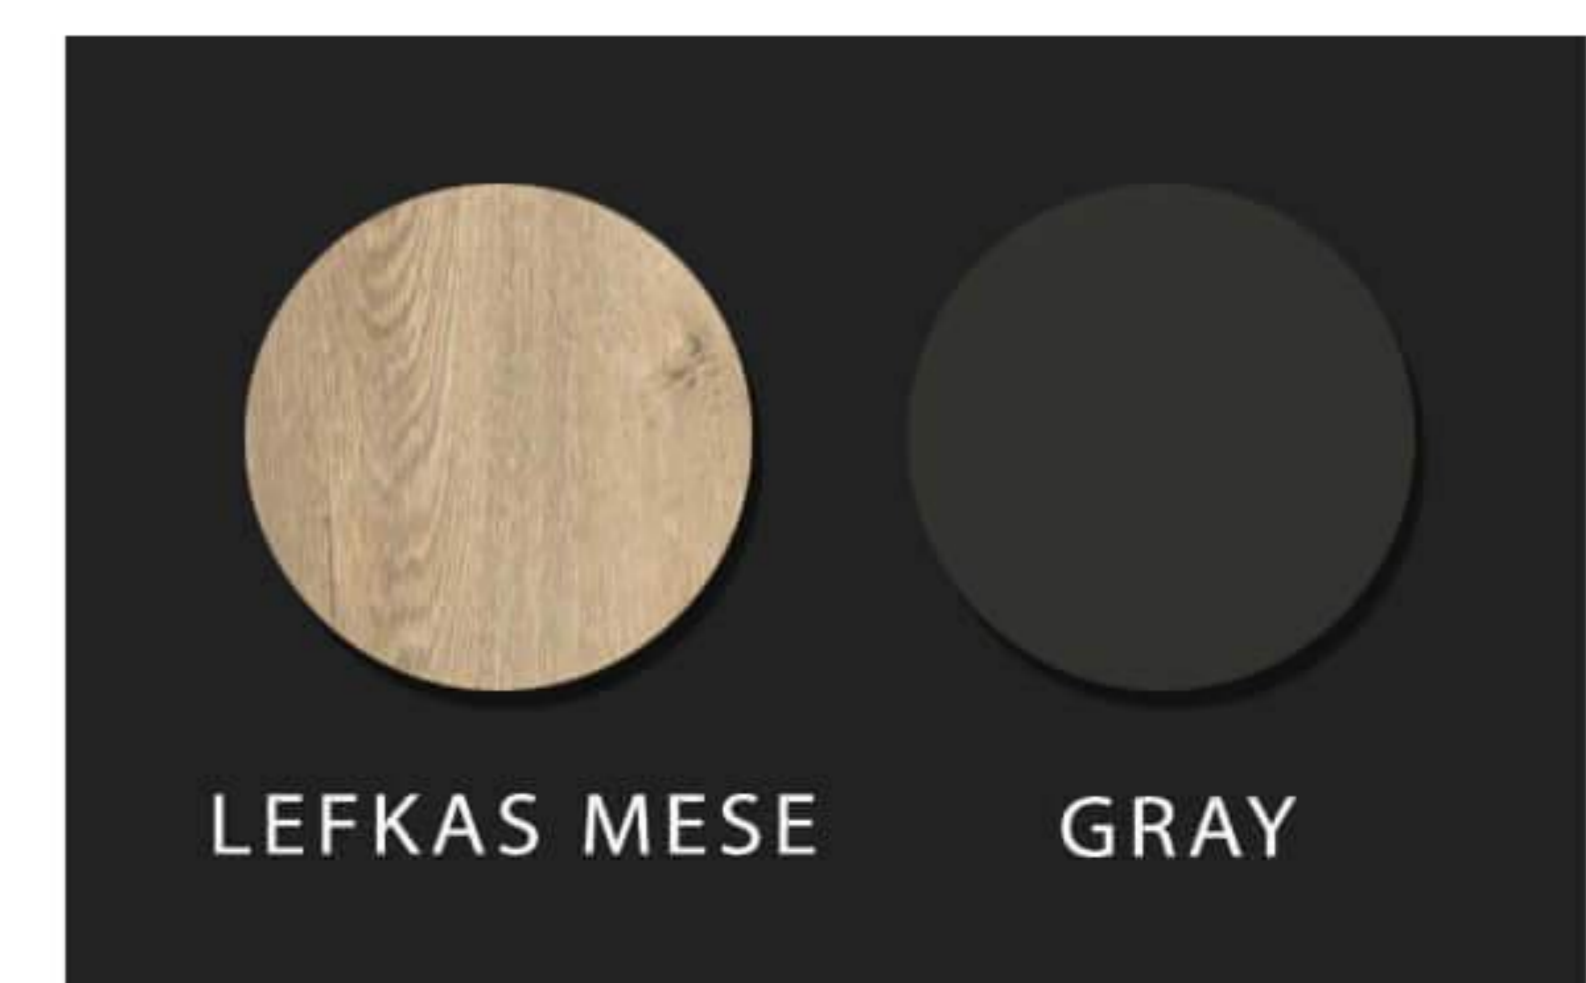

Chrome - 60

WALMIX®
BATHROOM FURNITURE

Cabinet ; 60x45x50
Mirror : 55x65