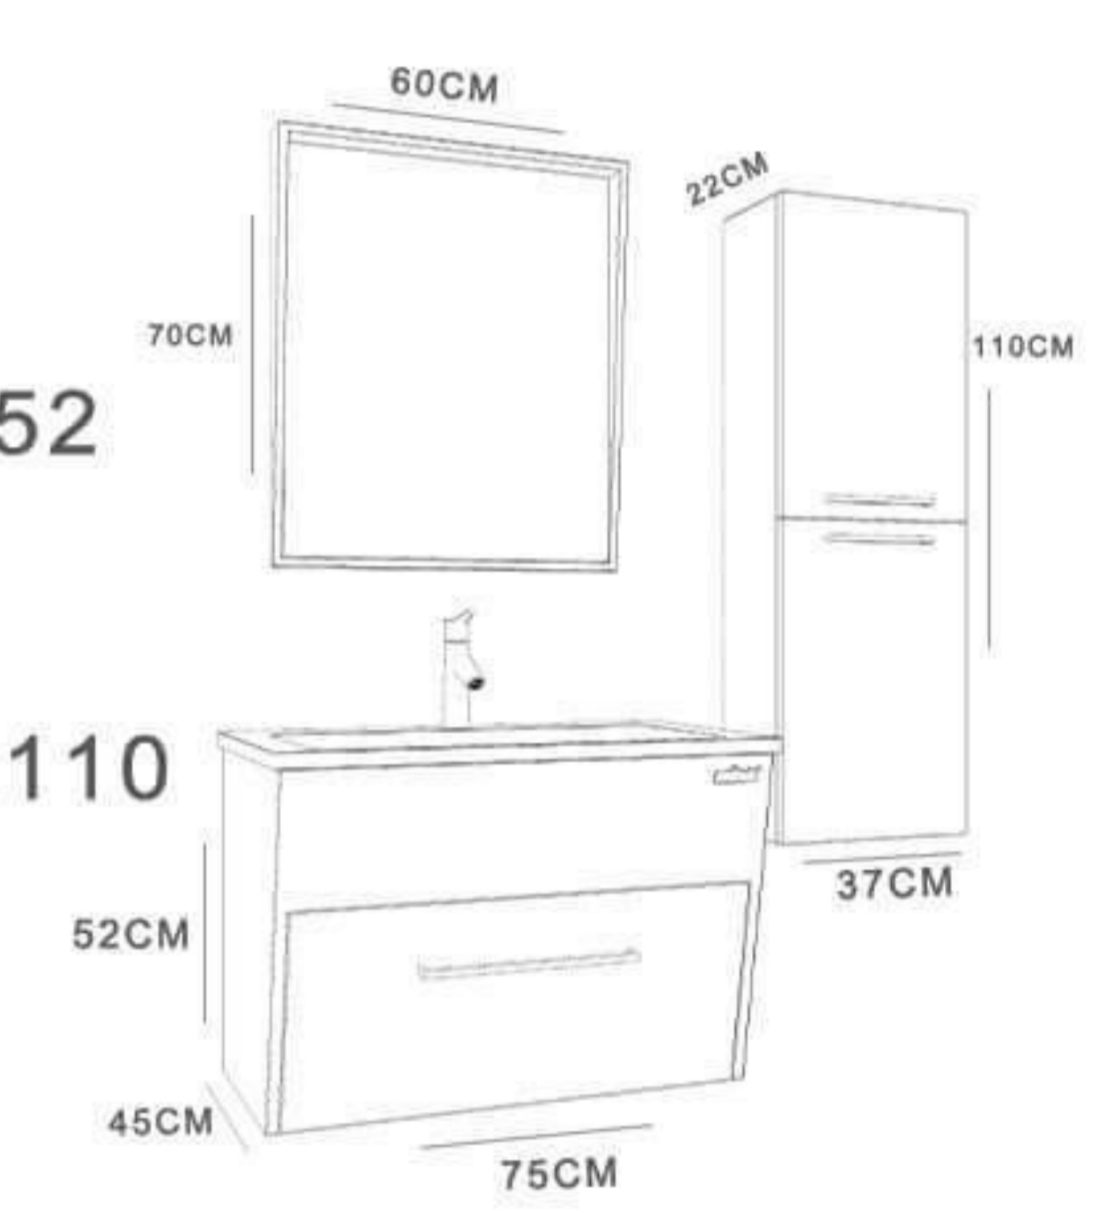

# Porto - 55

Cabinet : 55x40x50  
Mirror : 50x65

GREY

RUSTIK MESE

## Porto-100

**WALMIX**<sup>®</sup>  
BATHROOM FURNITURE

CABINET : 100x47x55  
MIRROR : 100x70

# Aster-75

Cabinet : 75x45x52  
Mirror : 70x60  
Side cabinet : 37x22x110

Prado - 125

Cabinet : 125x45x55

Mirror A : 40x70

Mirror B : 40x70

WHITE

HAMILTON

Cabinet : 70x45x50  
Mirror : 60x10x70  
Side cabinet : 35x22x80