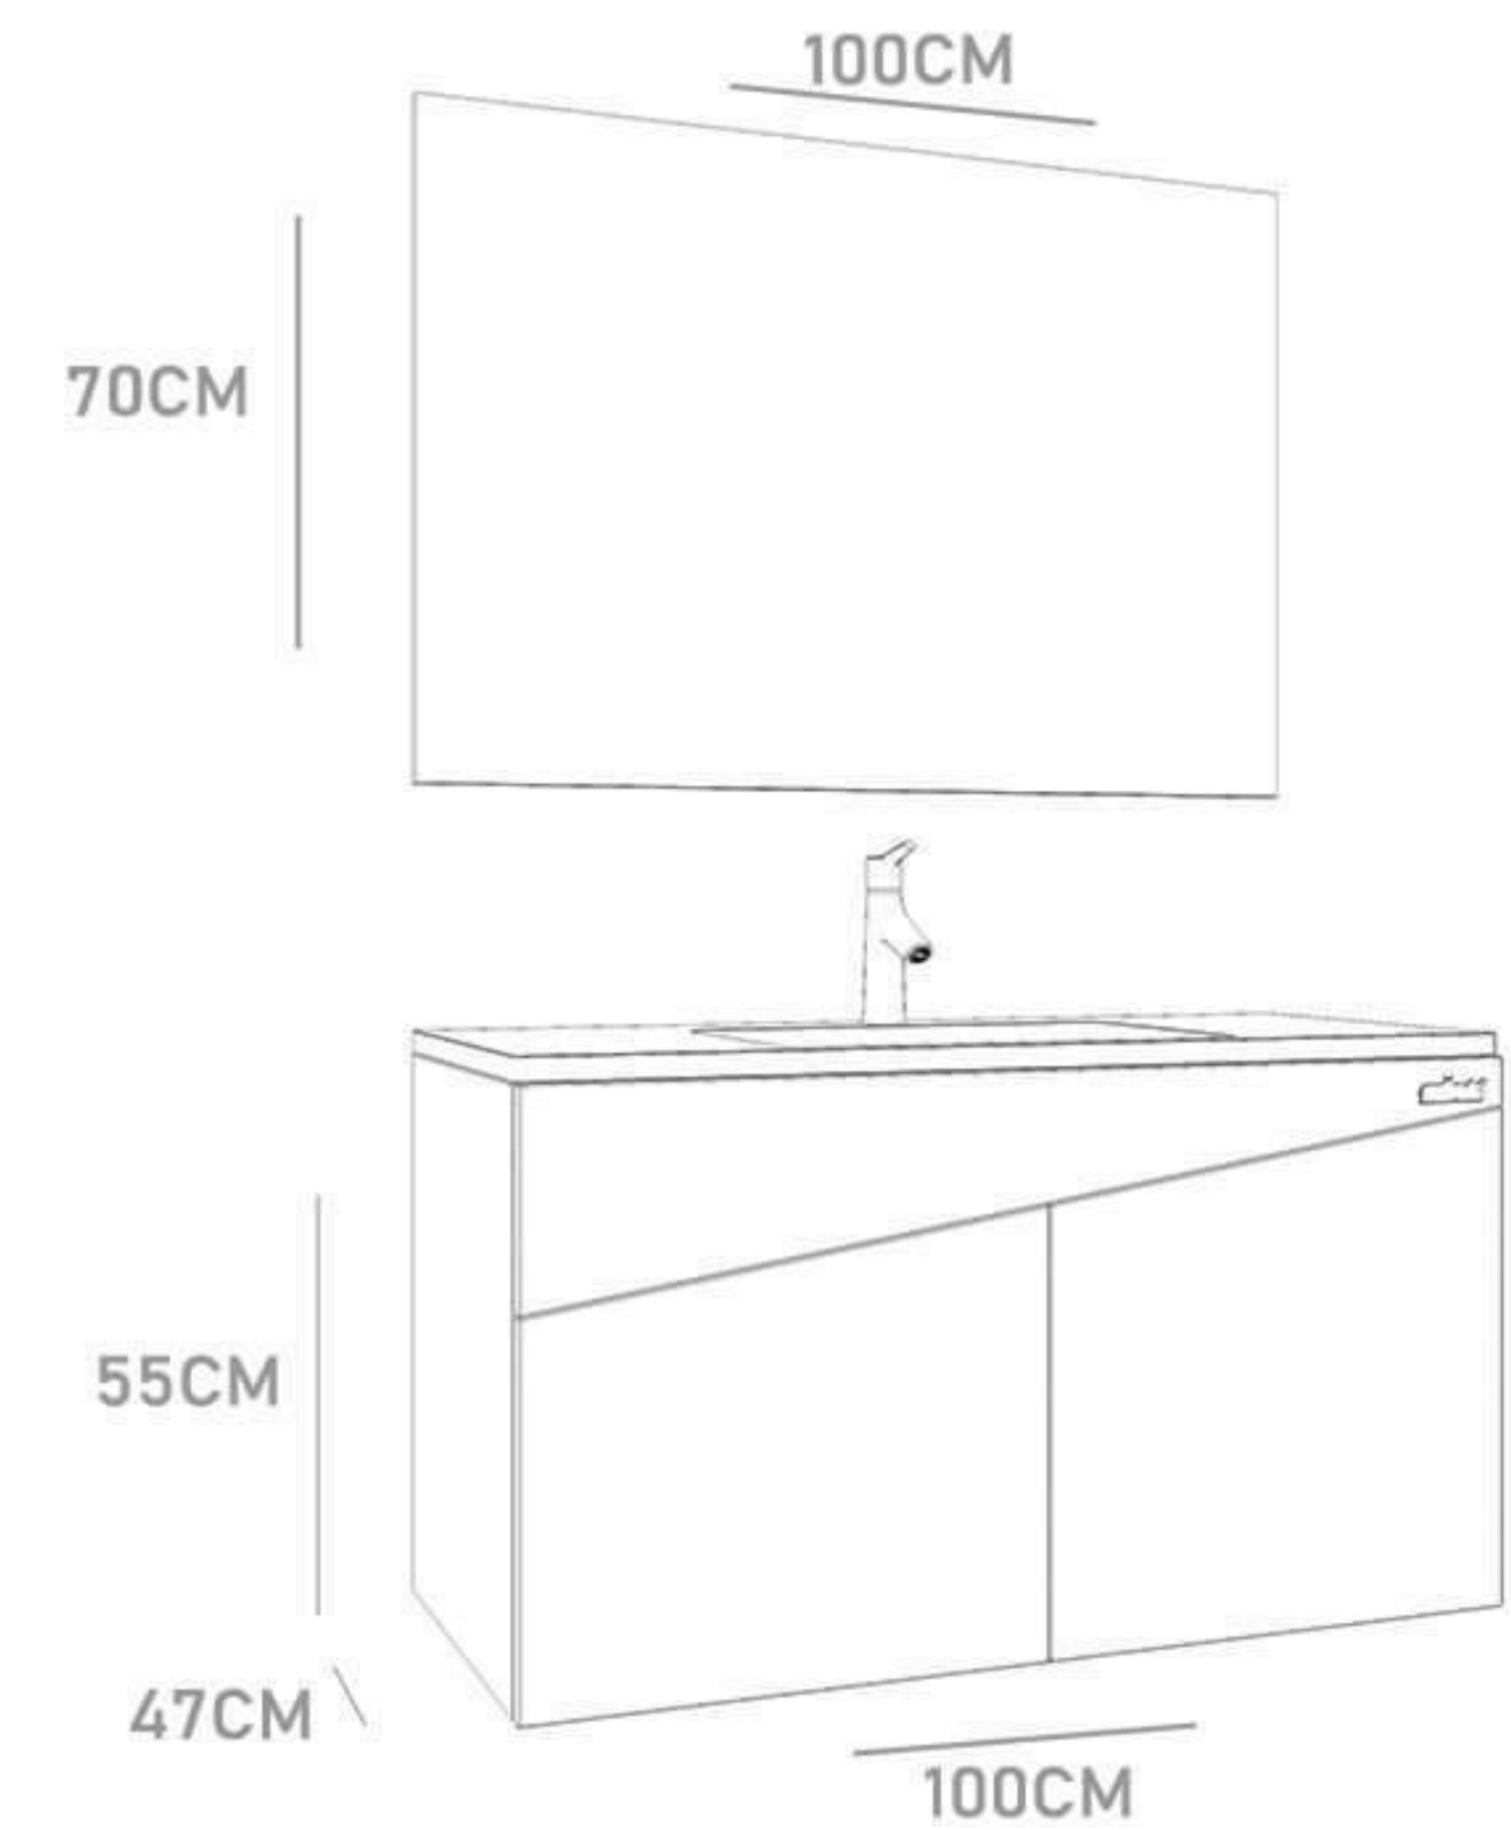

# OMEGA - 65

Cabinet : 65x45x55

Mirror : 60x70

BLACK

WHITE

Lin - 65

Cabinet : 65x45x55  
Mirror : 60x17x70

Cabinet : 55x45x52

# Porto - 55

Cabinet : 55x40x50  
Mirror : 50x65

GREY

RUSTIK MESE

## Porto-100

**WALMIX**<sup>®</sup>  
BATHROOM FURNITURE

CABINET : 100x47x55  
MIRROR : 100x70

Cabinet : 70x45x50  
Mirror : 60x10x70  
Side cabinet : 35x22x80