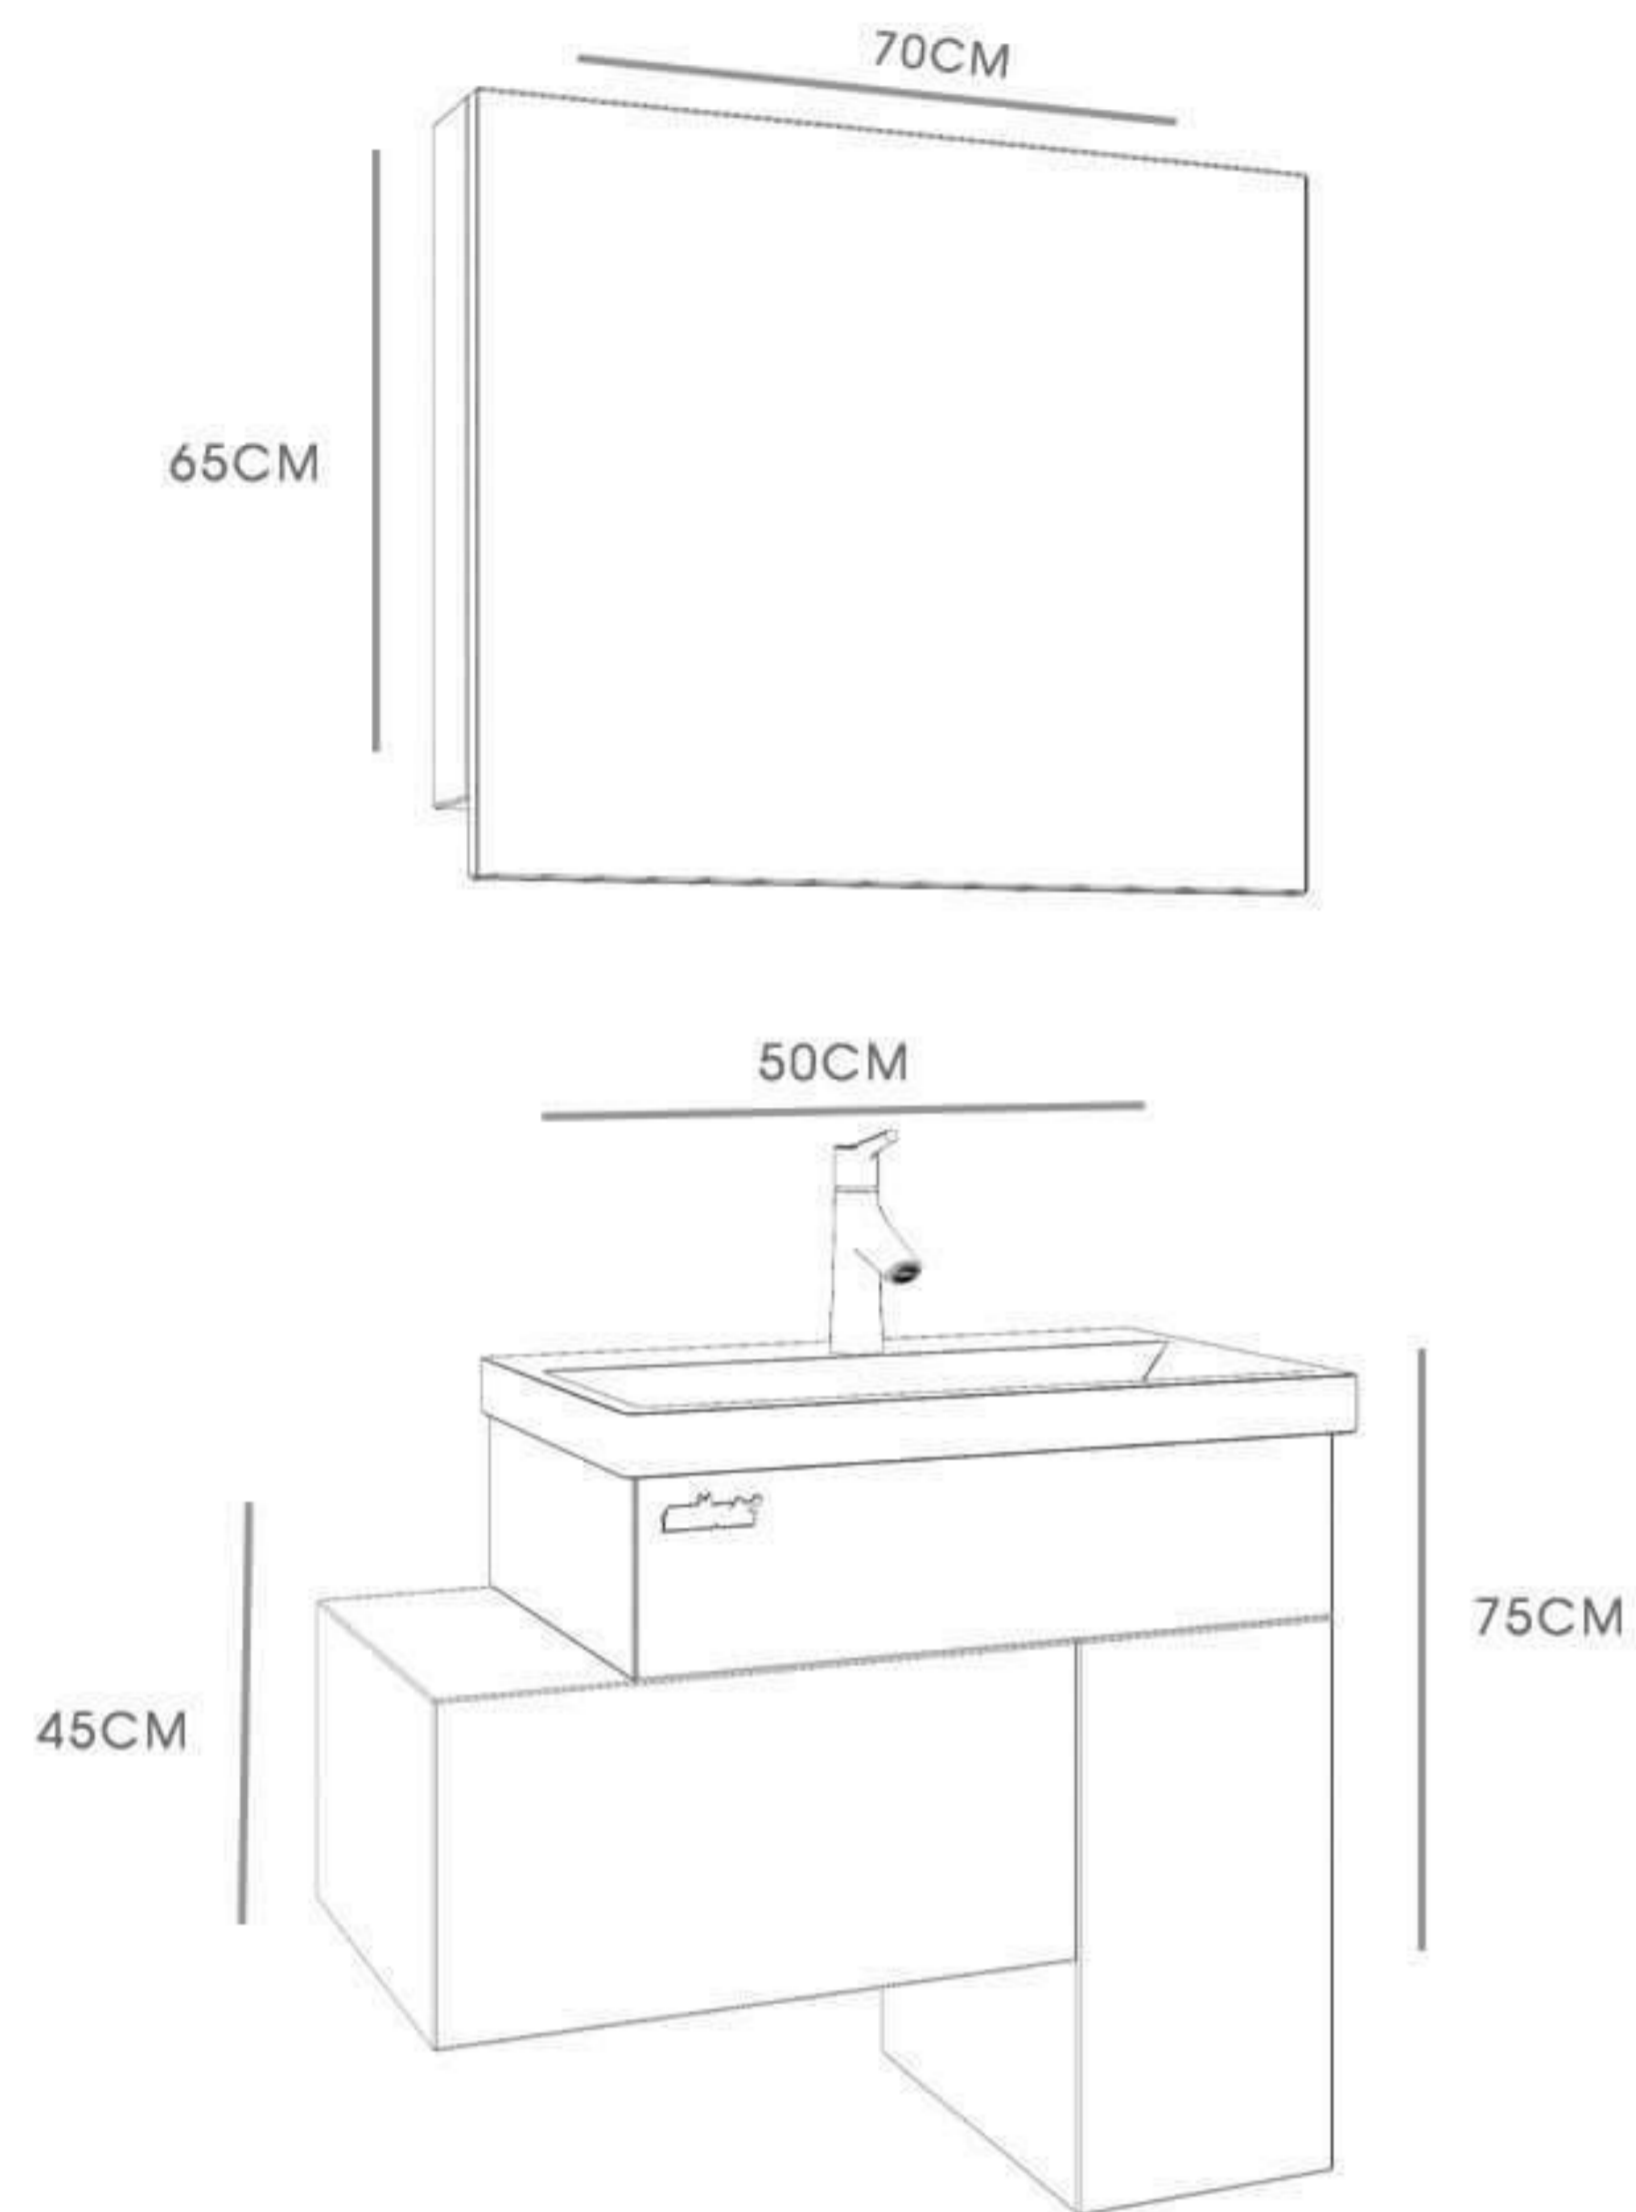

# MINDEX

PUZZEL - 160

**walumix**®  
BATHROOM FURNITURE

CABINET : 160X40X28  
MIRROR : 80X80  
SIDE CABINET : 38X22X110

# Puzzle-75

CABINET : 75x45x50  
MIRROR : 70x65

# Puzzle-65

CABINET : 65x38x60  
MIRROR : 60x15x50

WHITE

ATLANTIK CAM

# Puzzle - 75 Plus

**WALMIX**<sup>®</sup>  
BATHROOM FURNITURE

CABINET : 75x38x60  
MIRROR : 60x10x50

KUDUM 296

IRONY