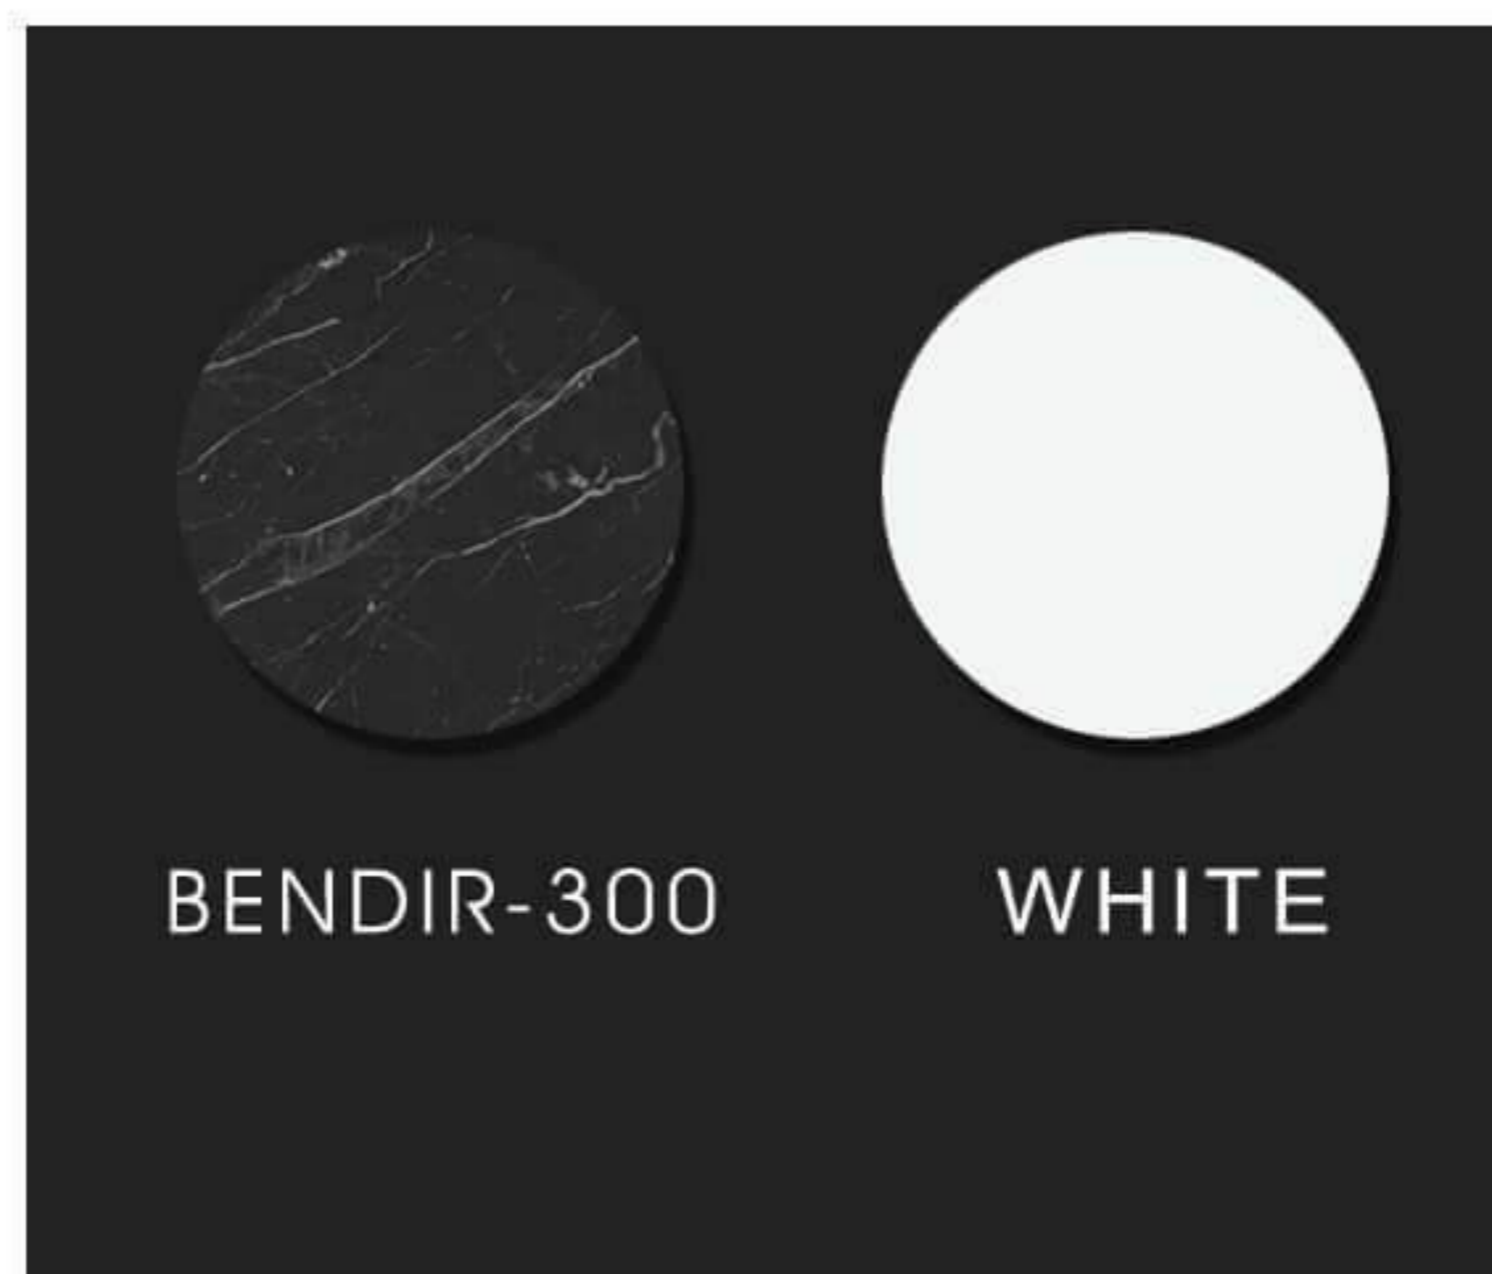

walmix®
BATHROOM FURNITURE

CABINET : 60x45x50
MIRROR : 60x55