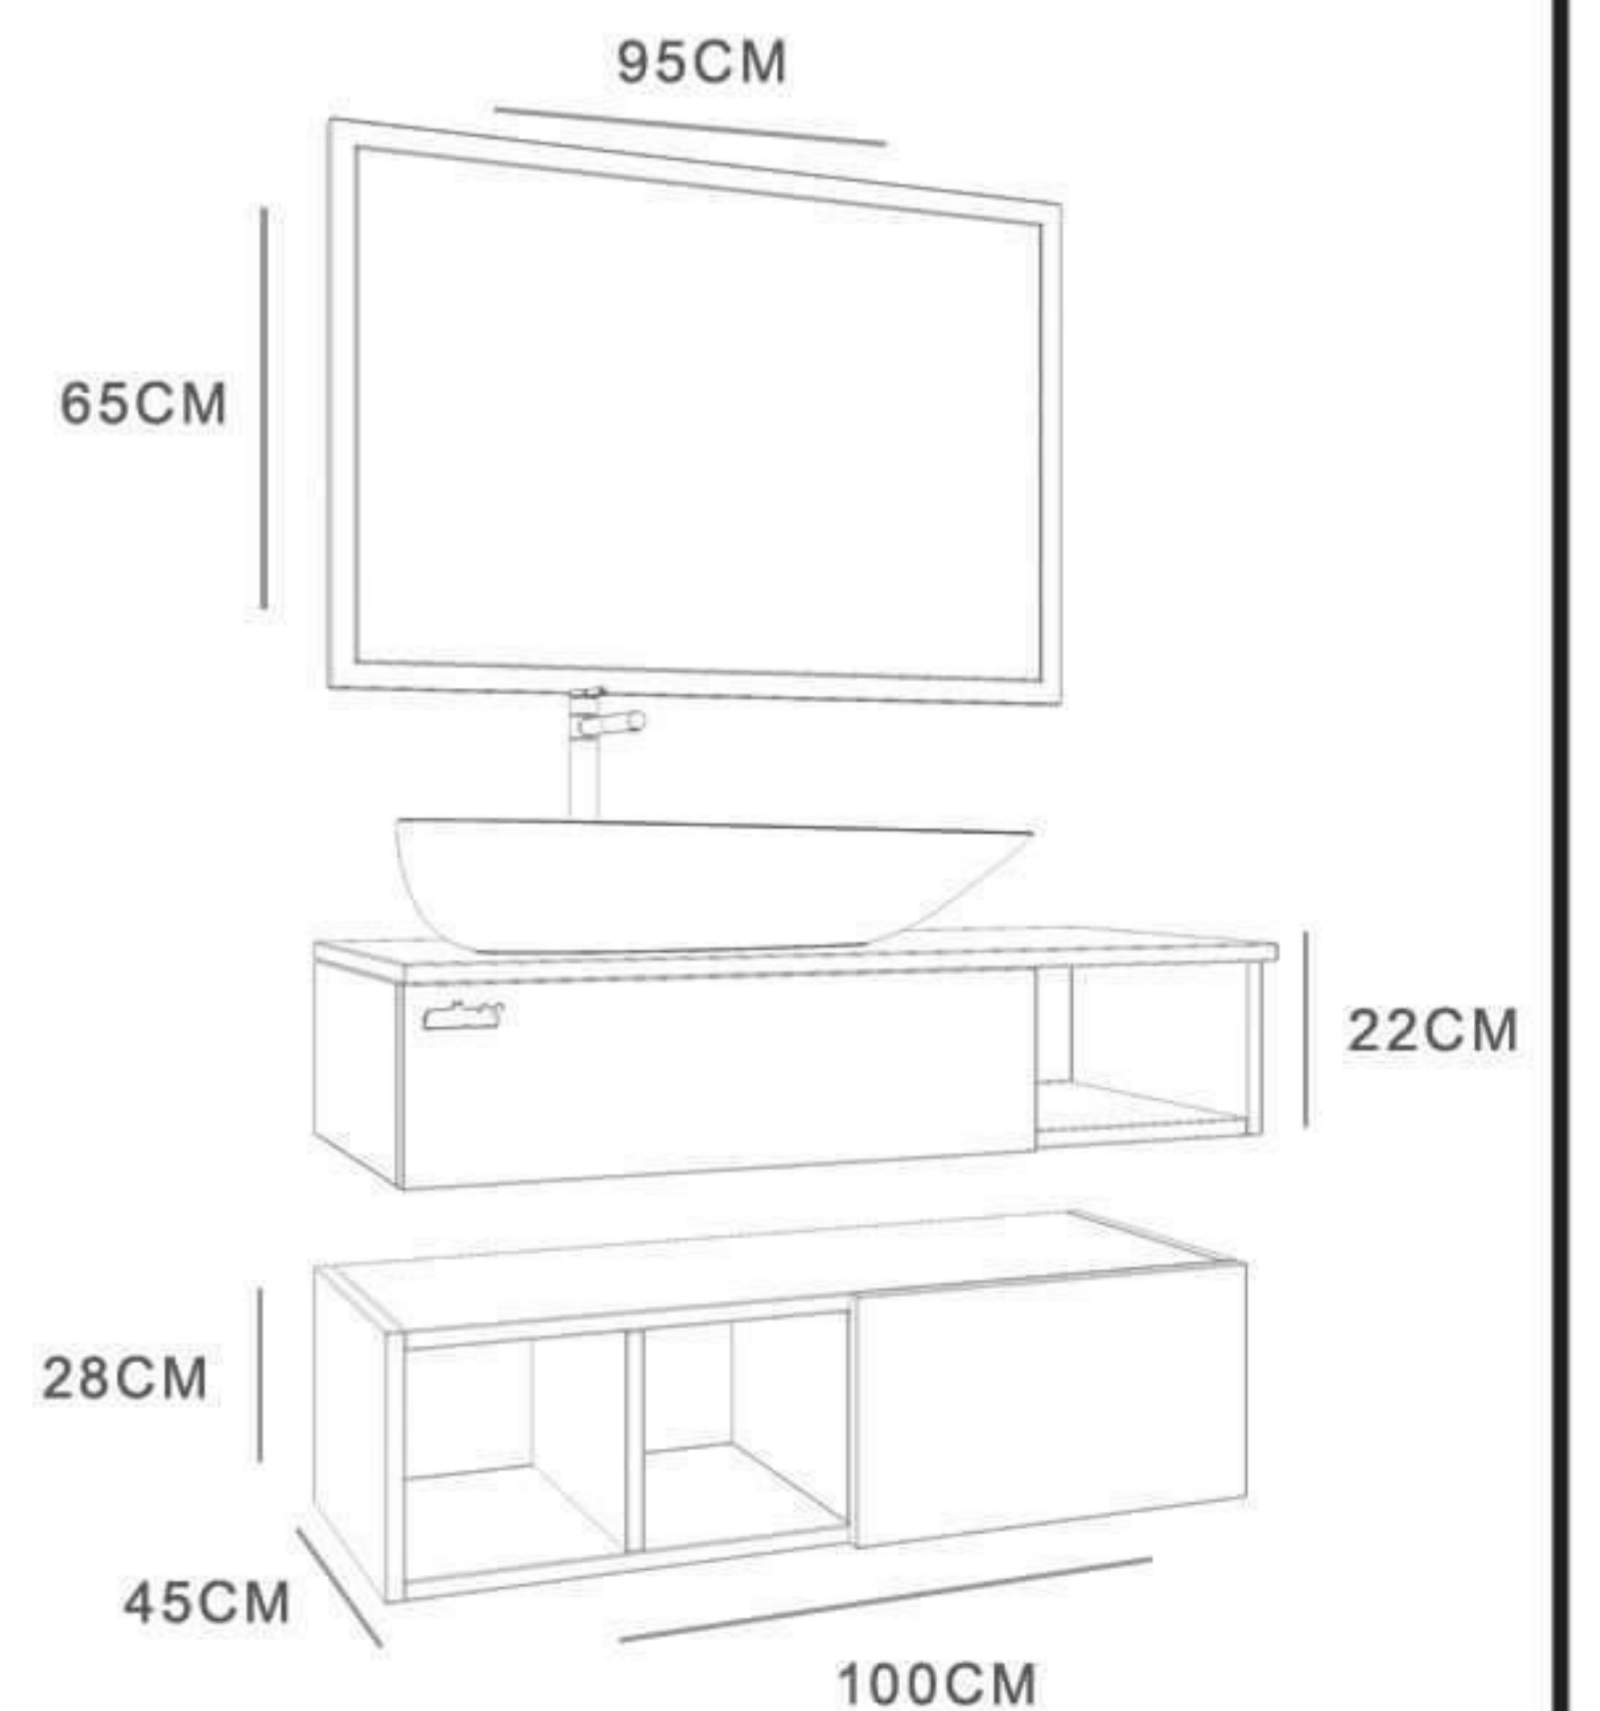

CABINET : 60x45x45  
MIRROR : 50x65

Right - 80

CABINET : 80x43x50  
MIRROR : 75x65

Shelf New - 100

CABINET : 100X45X50  
MIRROR A : 95x65

BAROK

WHITE