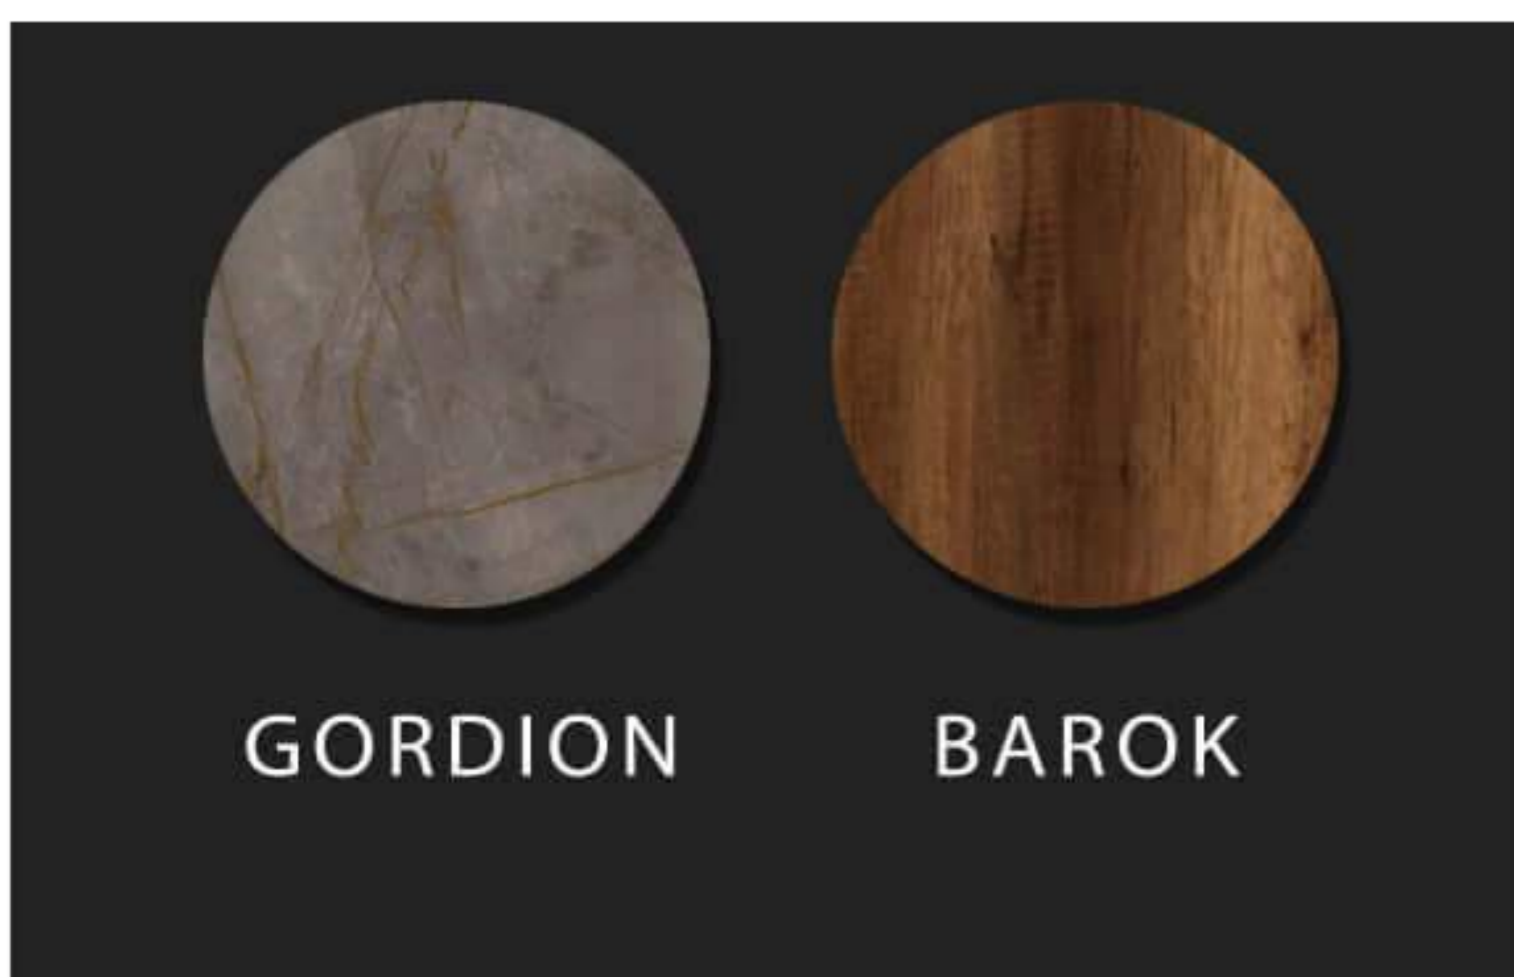

Shelf New - 100

CABINET : 100X45X50  
MIRROR A : 95x65

BAROK

WHITE