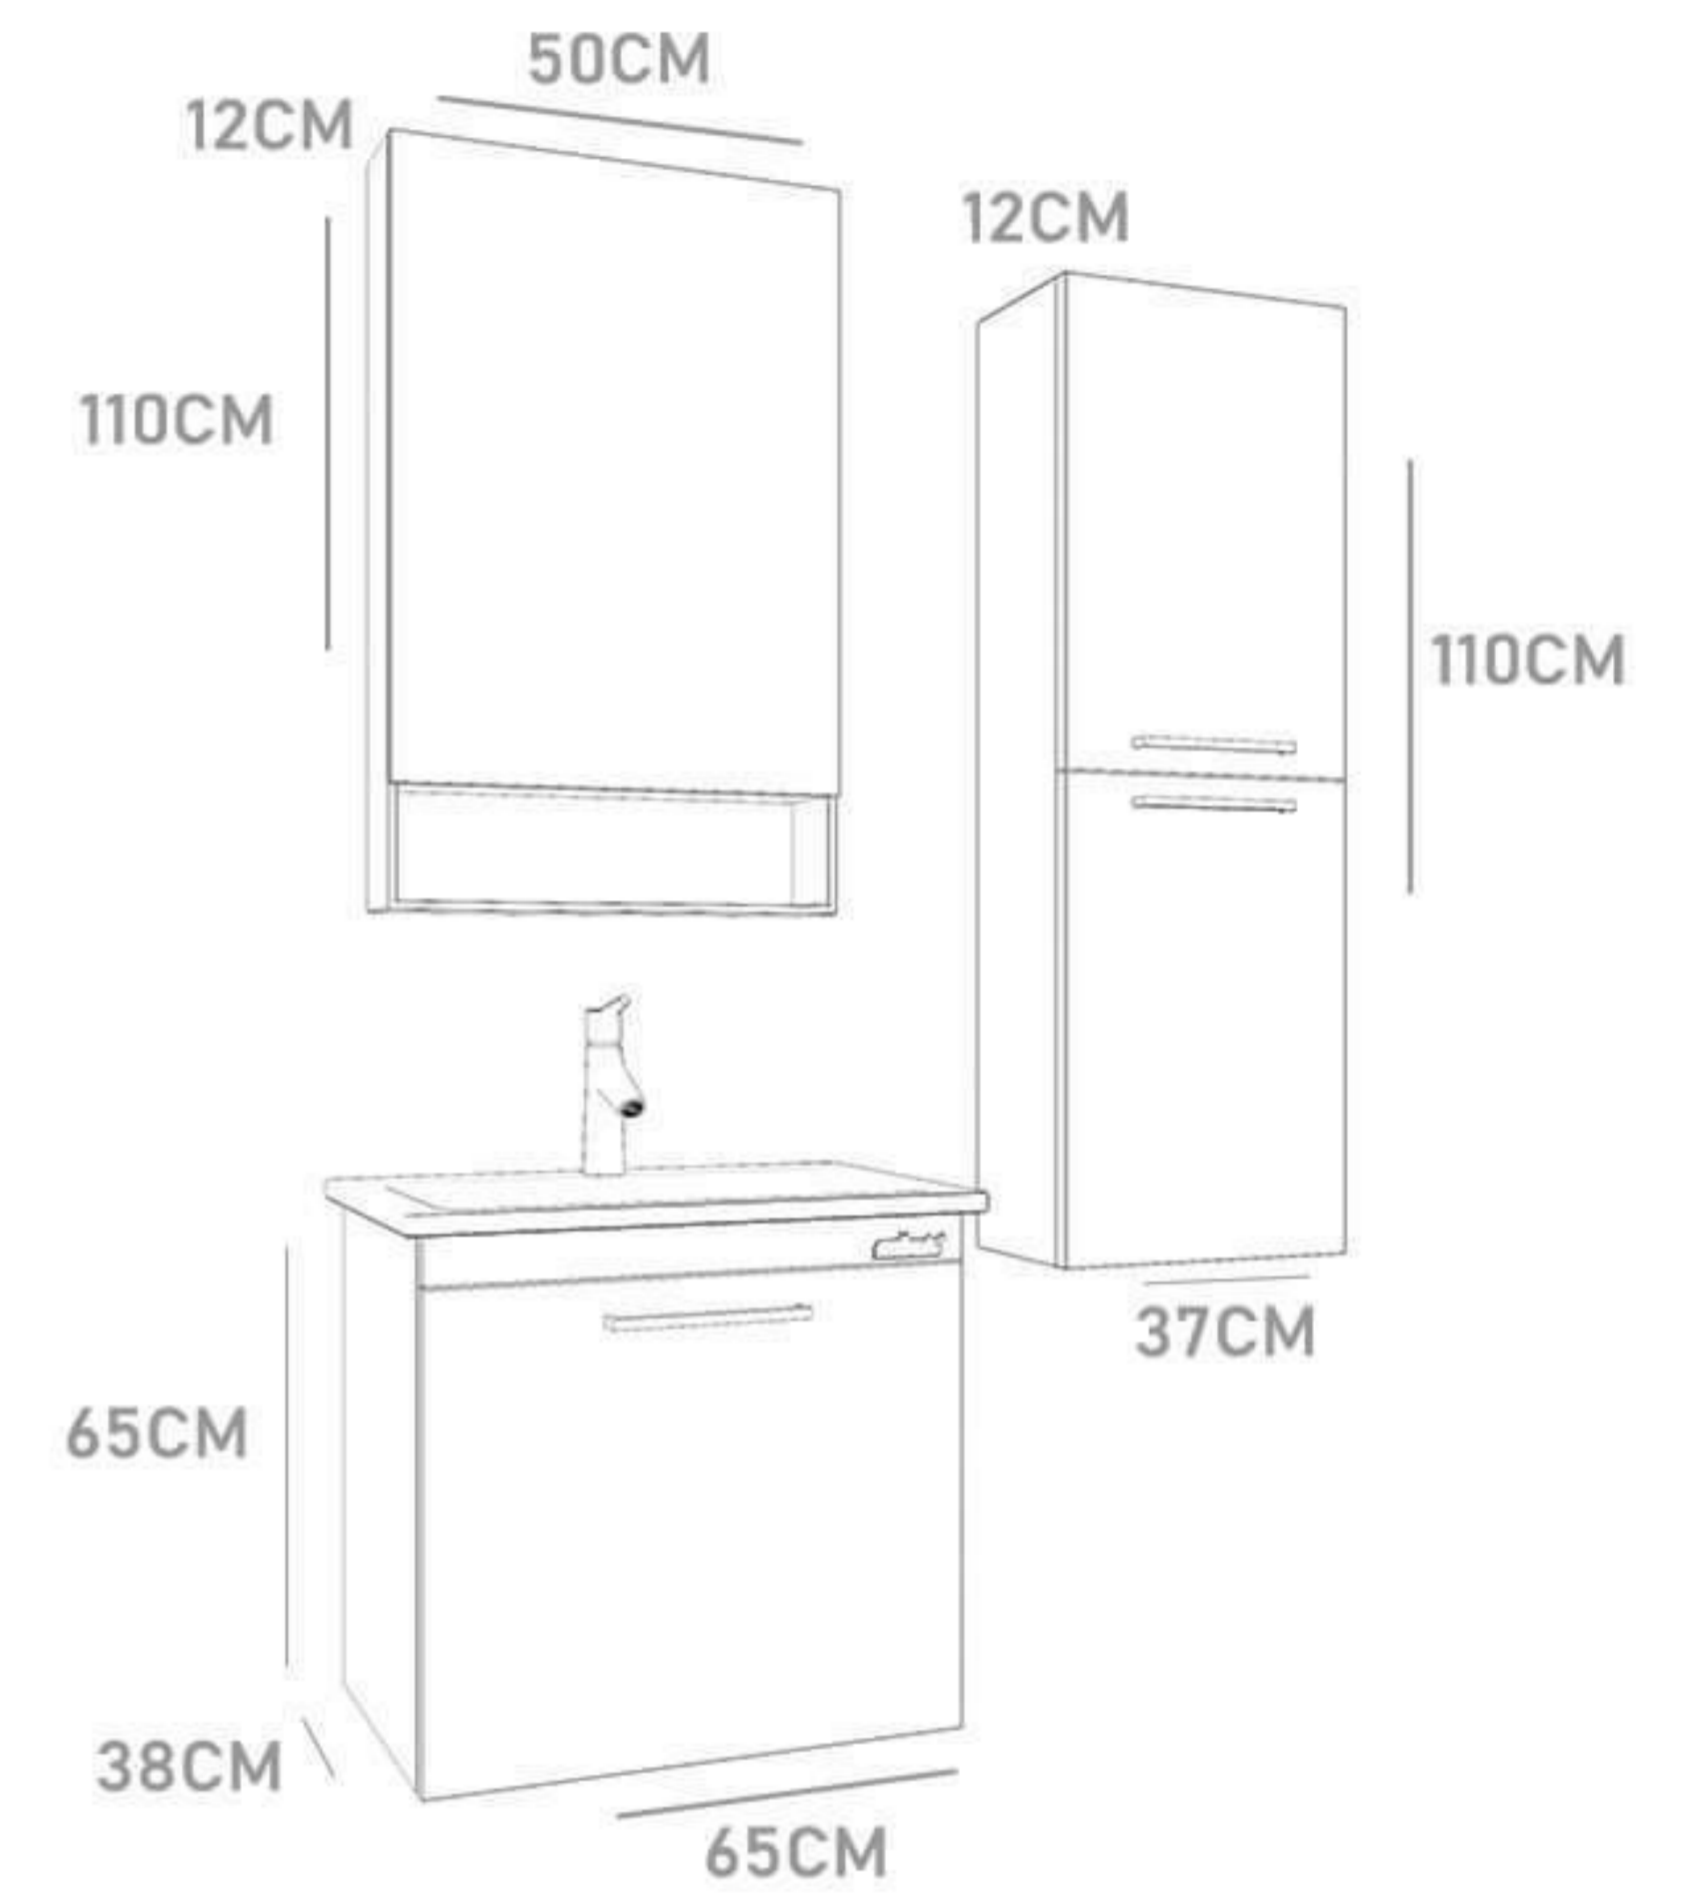

# Aster-75

Cabinet : 75x45x52  
Mirror : 70x60  
Side cabinet : 37x22x110

Prado - 125

Cabinet : 125x45x55

Mirror A : 40x70

Mirror B : 40x70

WHITE

HAMILTON

# MONA - 60

**WALMIX<sup>®</sup>**  
**BATHROOM FURNITURE**

Cabinet : 60x45x55  
Mirror : 80x55  
Side cabinet : 37x22x110

Cabinet : 80x45x55

Mirror : 80x70

Side cabinet : 37x22x110

**walmix®**  
BATHROOM FURNITURE

Cabinet : 70x45x50  
Mirror : 60x10x70  
Side cabinet : 35x22x80

## Lupin - 55

**WALMIX®**  
**BATHROOM FURNITURE**

Cabinet : 65x38x52  
Mirror : 50x12x110  
Side cabinet : 37x12x110

MDF

**waMix**<sup>®</sup>  
BATHROOM FURNITURE

**waMix**<sup>®</sup>  
BATHROOM FURNITURE