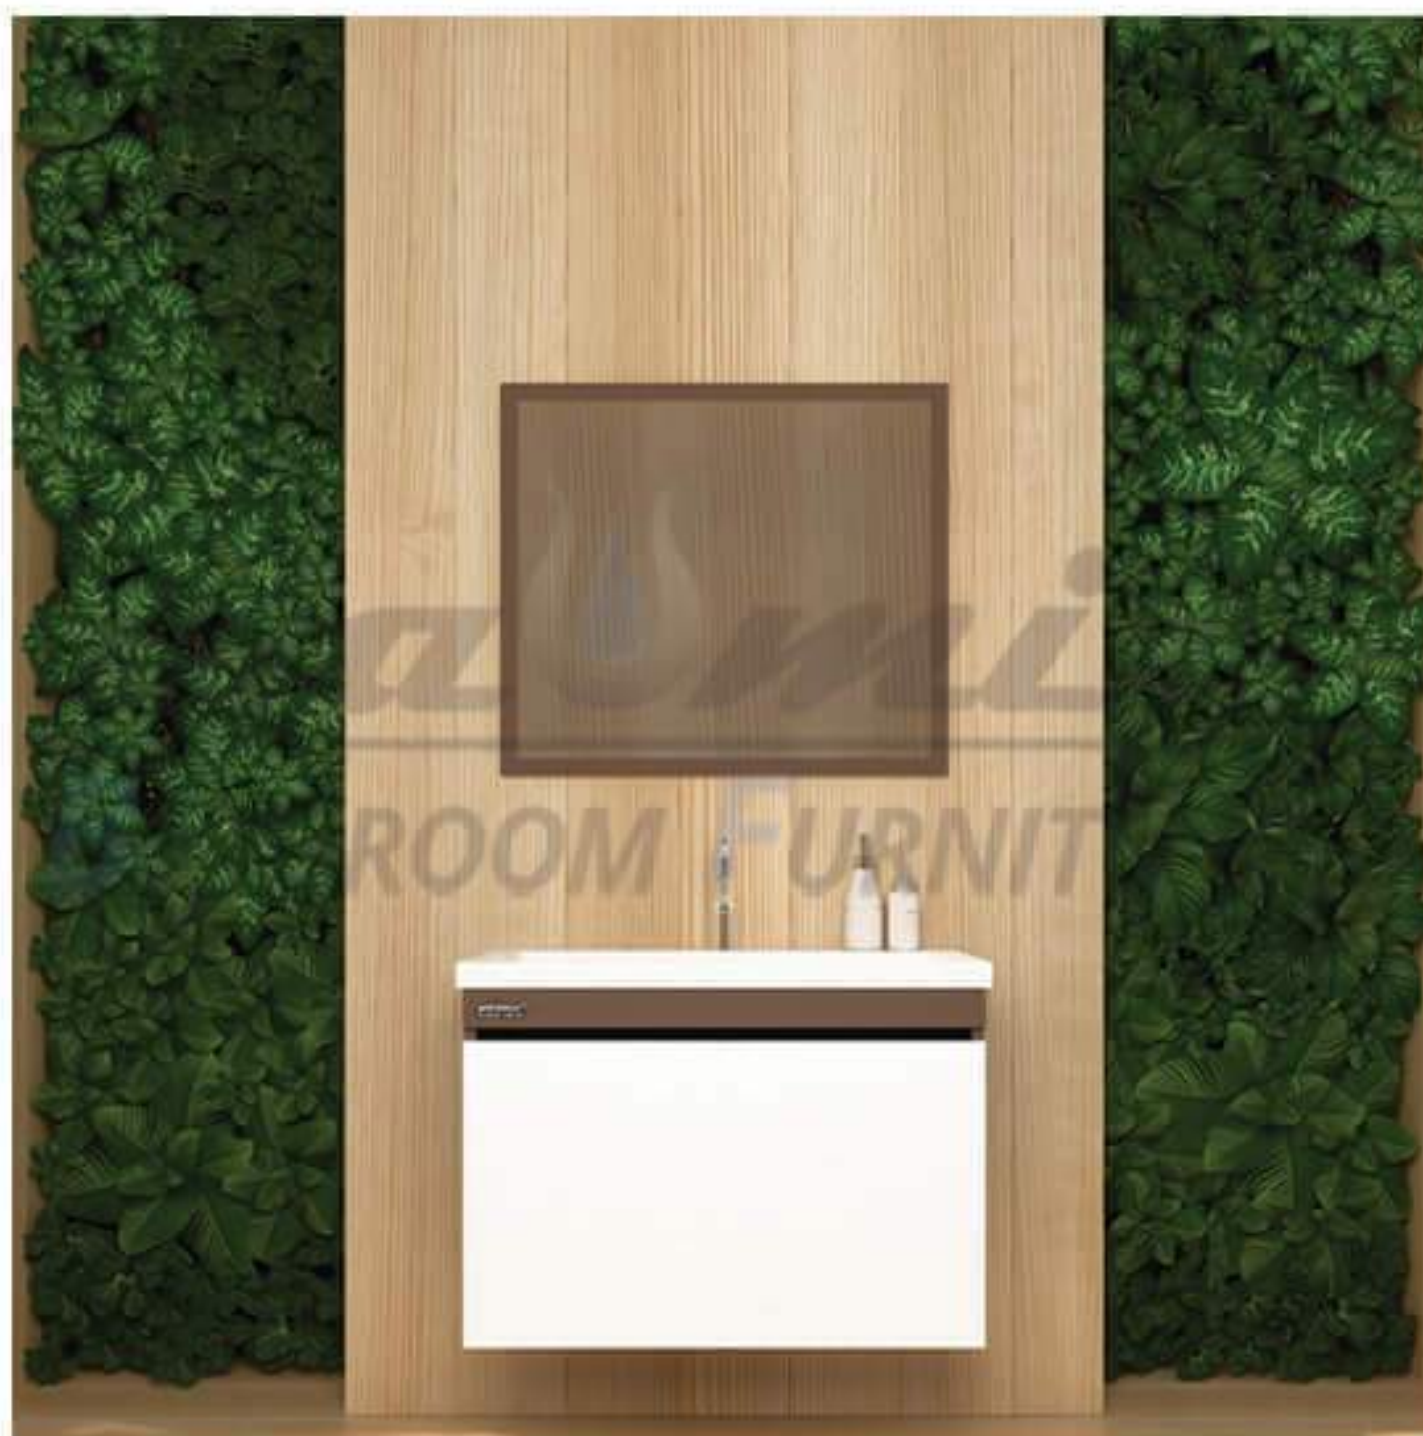

Joly - 80

WALMIX®
BATHROOM FURNITURE

Cabinet ; 80x45x55
Mirror ; 80x70