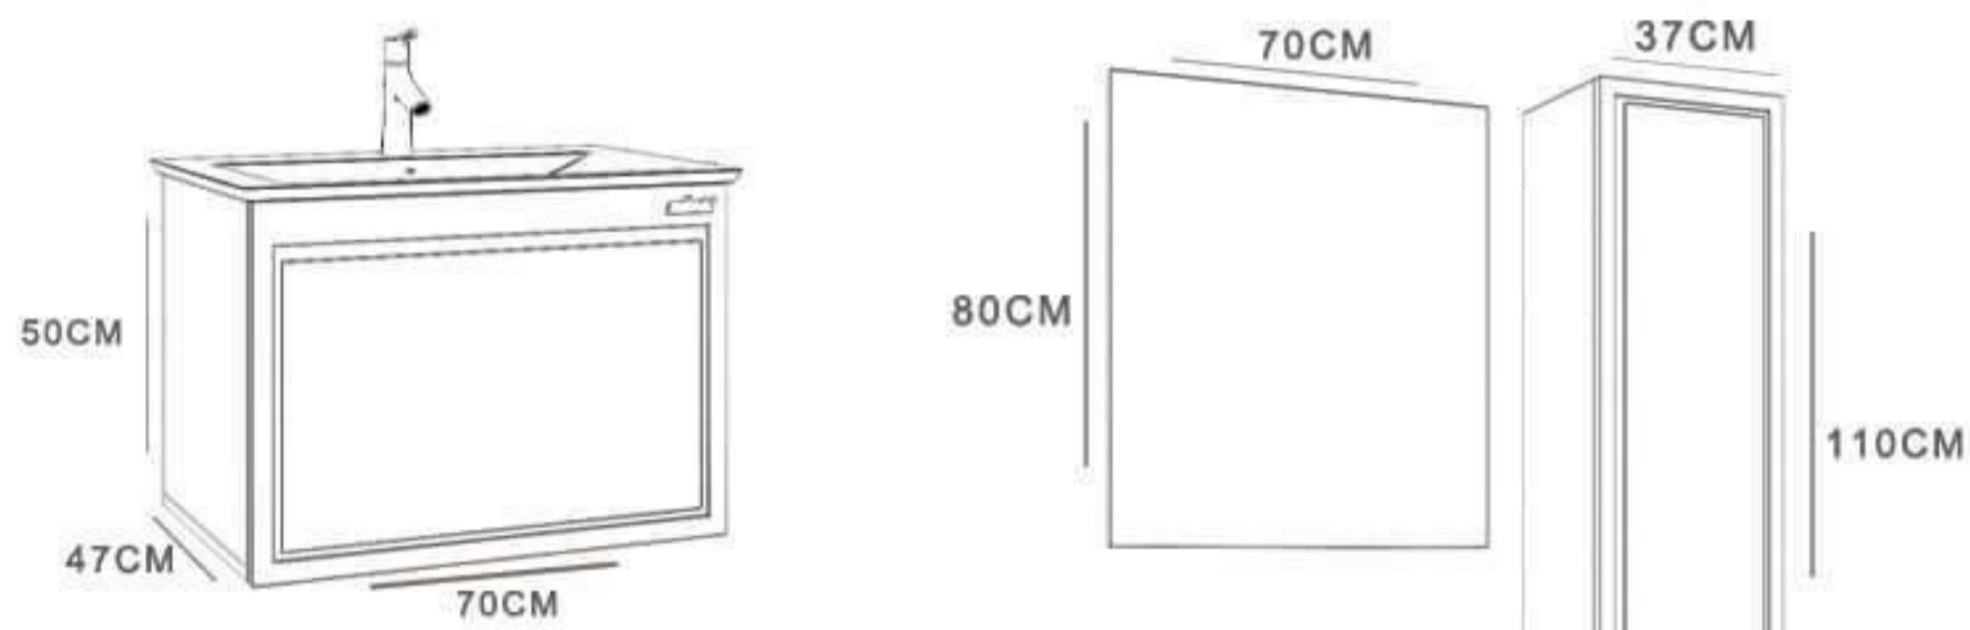

CABINET : 70x47x50
MIRROR : 70x80
Side cabinet : 37x27x110