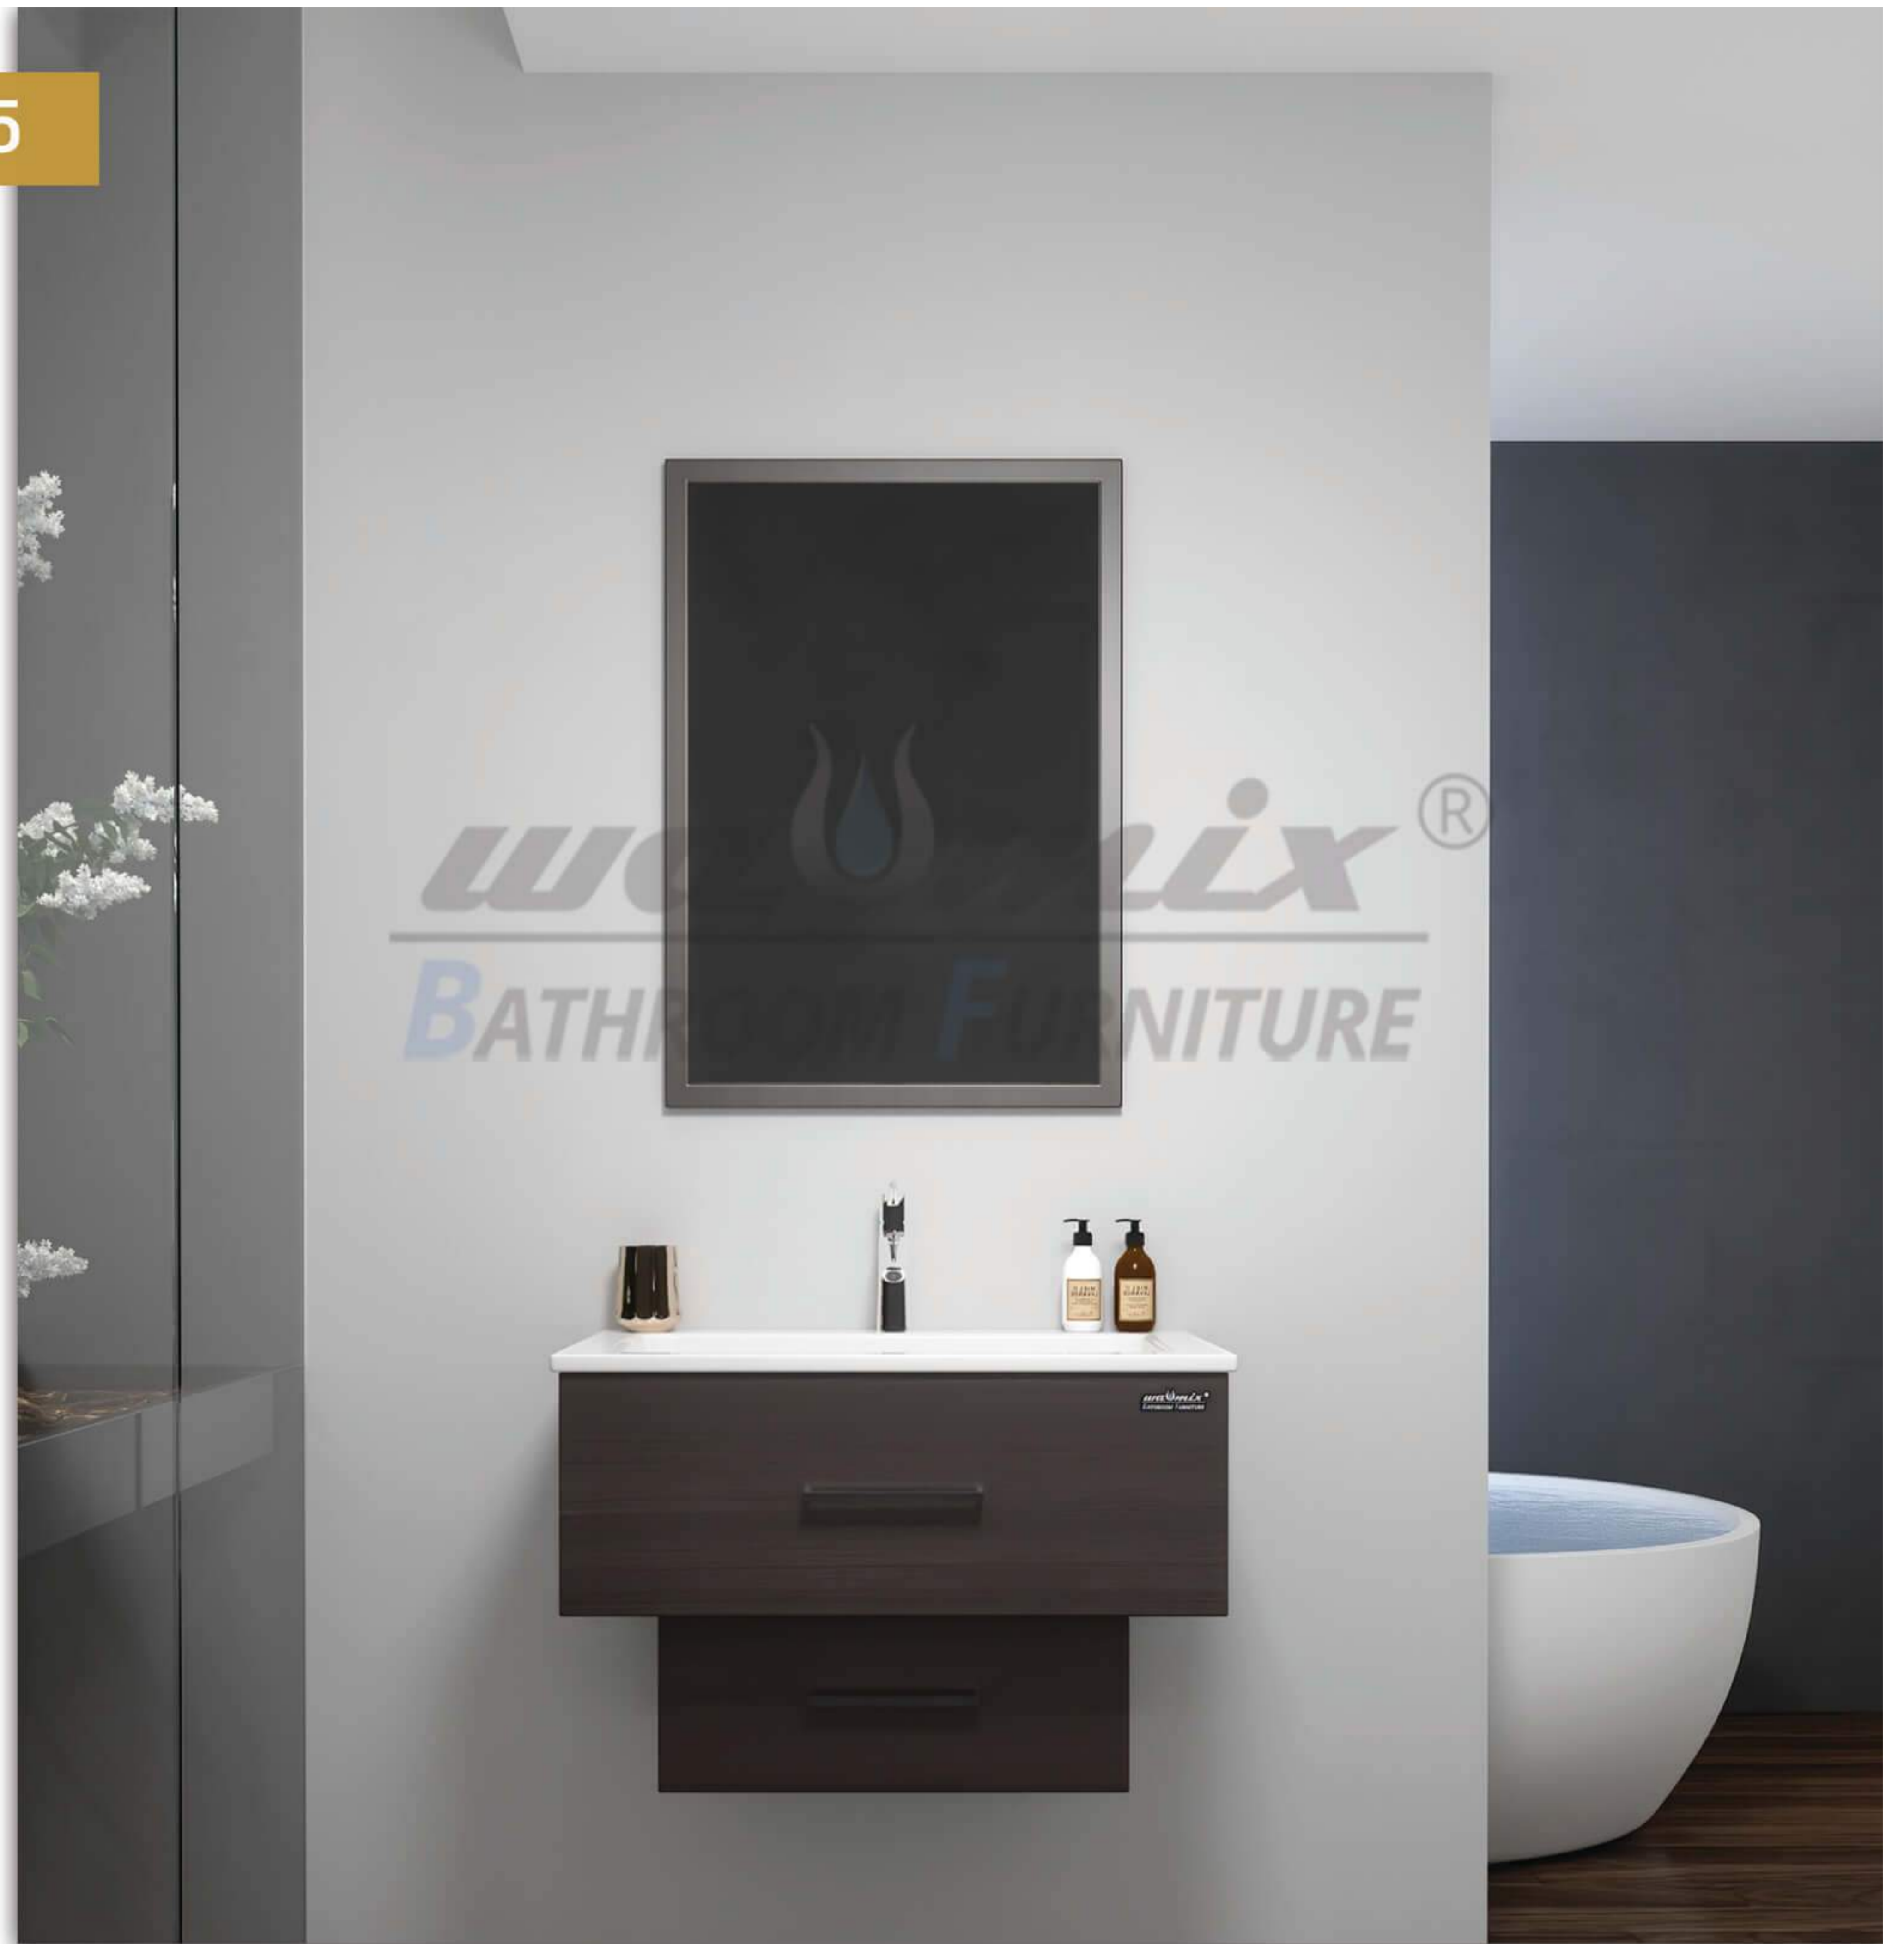

Lupinus – 75

WALMIX®
BATHROOM FURNITURE

Cabinet : 75x45x50
Mirror : 60x70