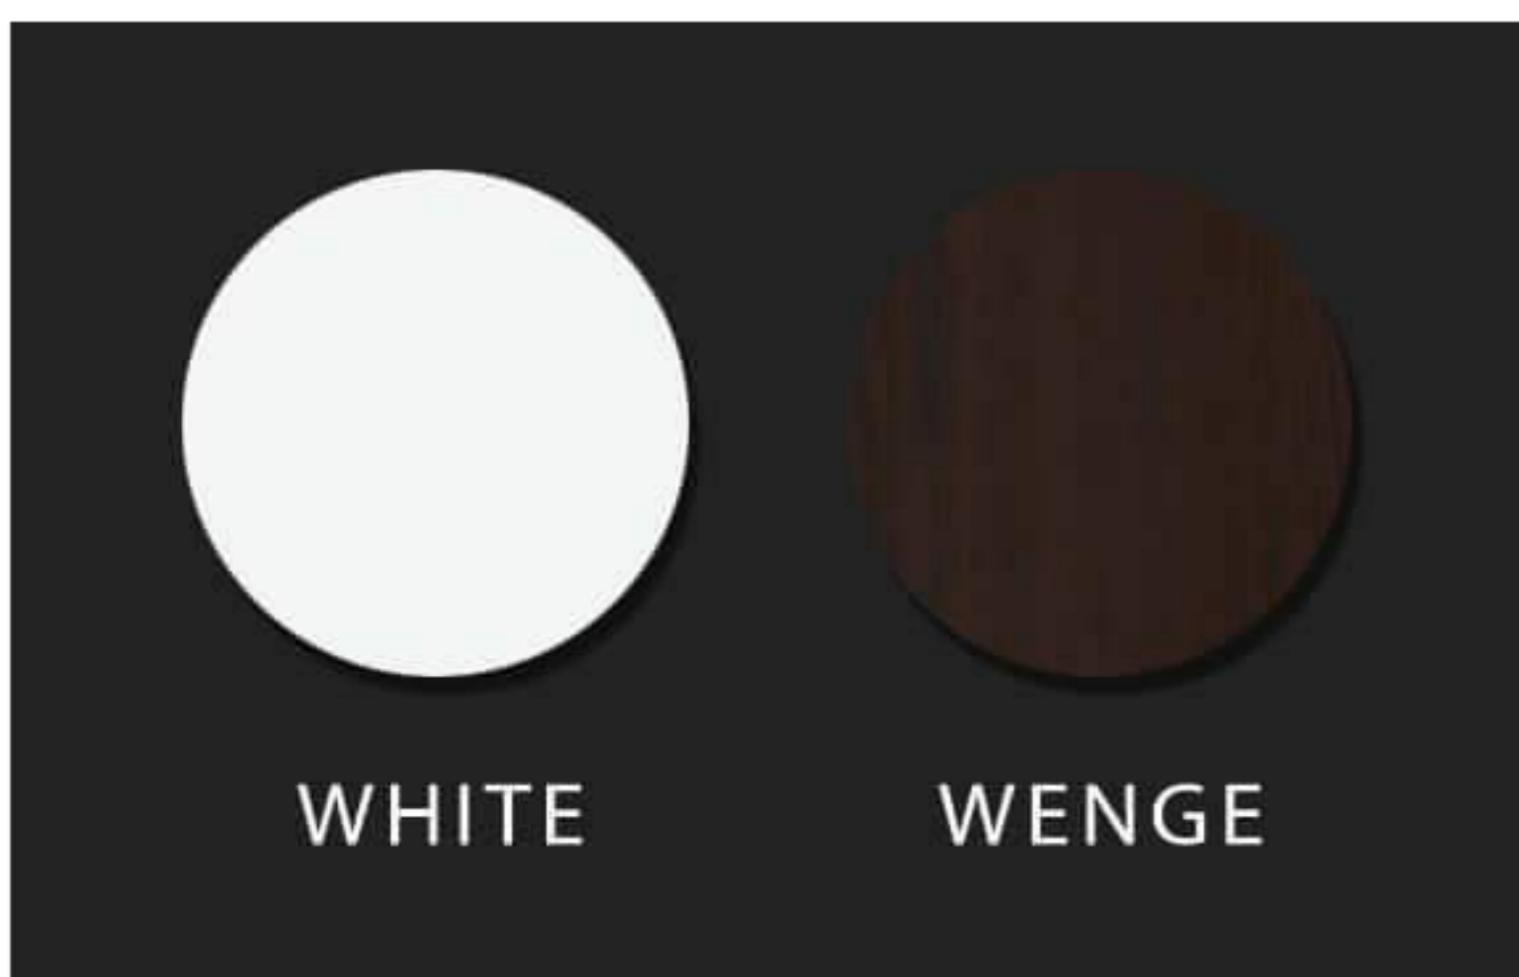

Lupinus – 75

WALMIX®
BATHROOM FURNITURE

Cabinet : 75x45x50
Mirror : 60x70