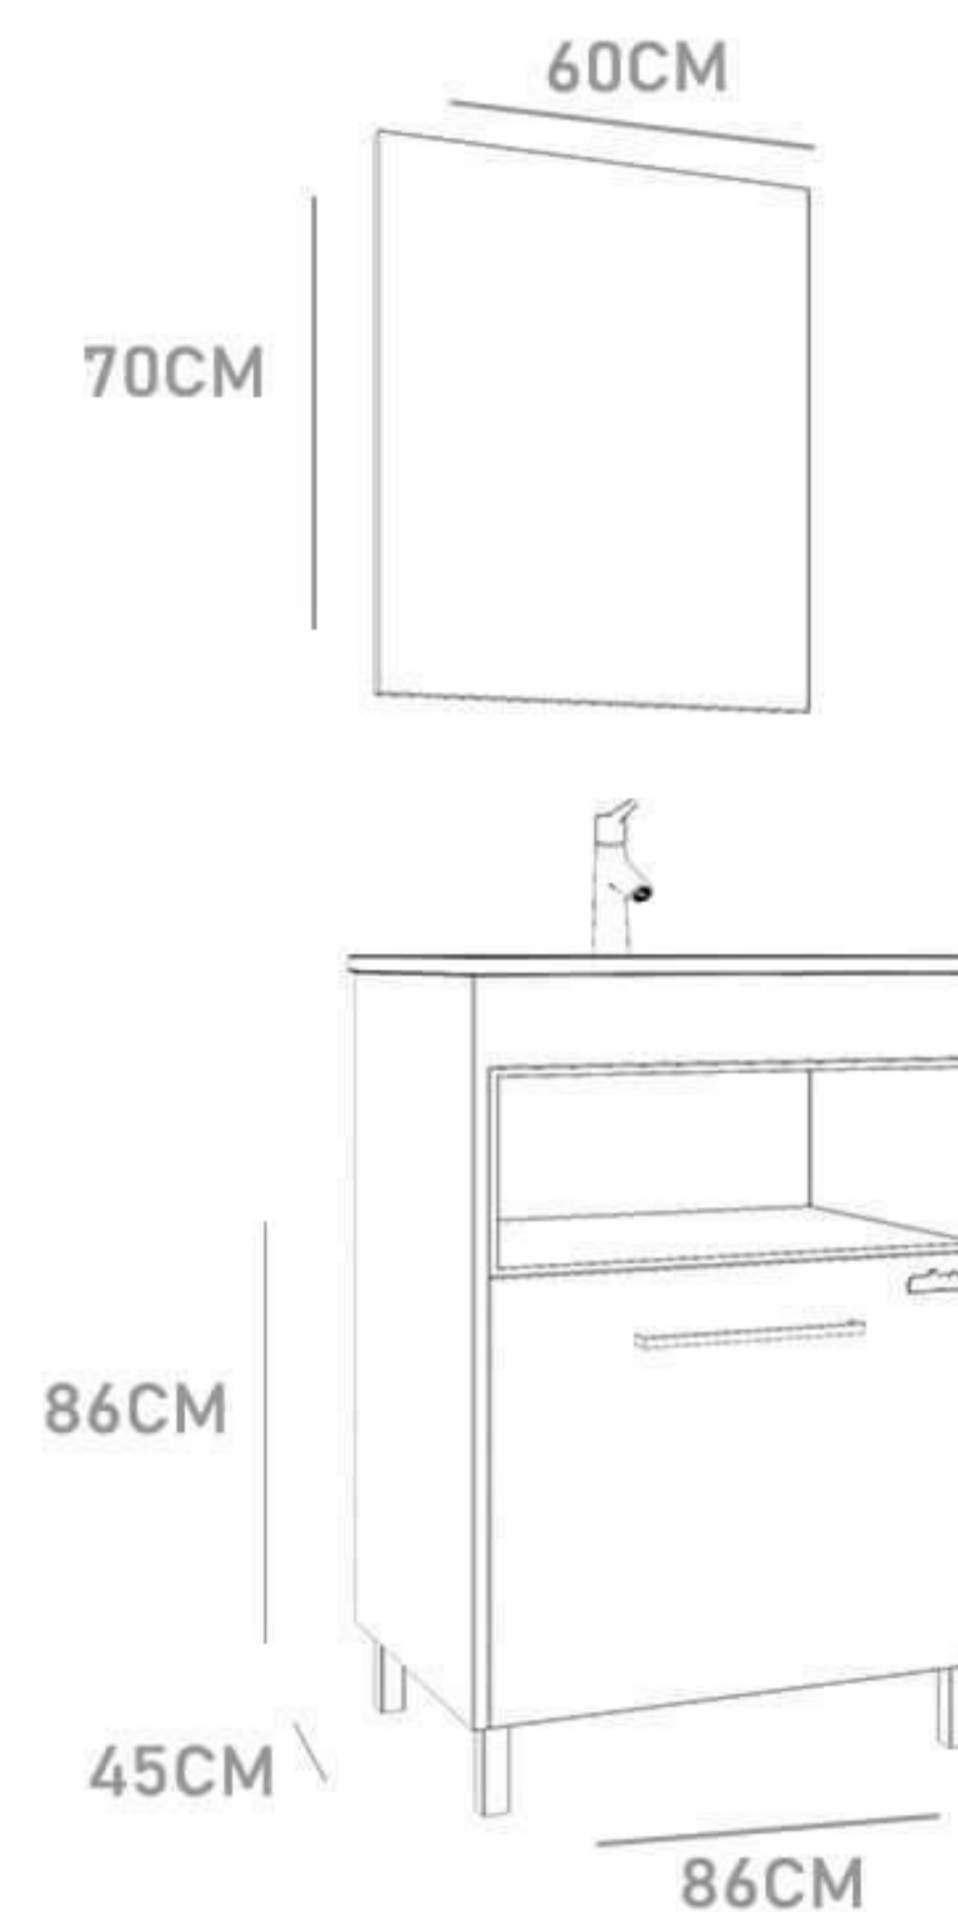

# Aster-75

Cabinet : 75x45x52  
Mirror : 70x60  
Side cabinet : 37x22x110

Prado - 125

Cabinet : 125x45x55

Mirror A : 40x70

Mirror B : 40x70

WHITE

HAMILTON

Cabinet : 70x45x50  
Mirror : 60x10x70  
Side cabinet : 35x22x80

## Lupin - 55

**WALMIX®**  
**BATHROOM FURNITURE**

Cabinet : 65x38x52  
Mirror : 50x12x110  
Side cabinet : 37x12x110

MDF

**waMix**<sup>®</sup>  
BATHROOM FURNITURE

**waMix**<sup>®</sup>  
BATHROOM FURNITURE

# TULIPA - 65

**walumiX**<sup>®</sup>  
BATHROOM FURNITURE

Cabinet : 65x45x86  
Mirror : 60x70

65

BELLY

WHITE