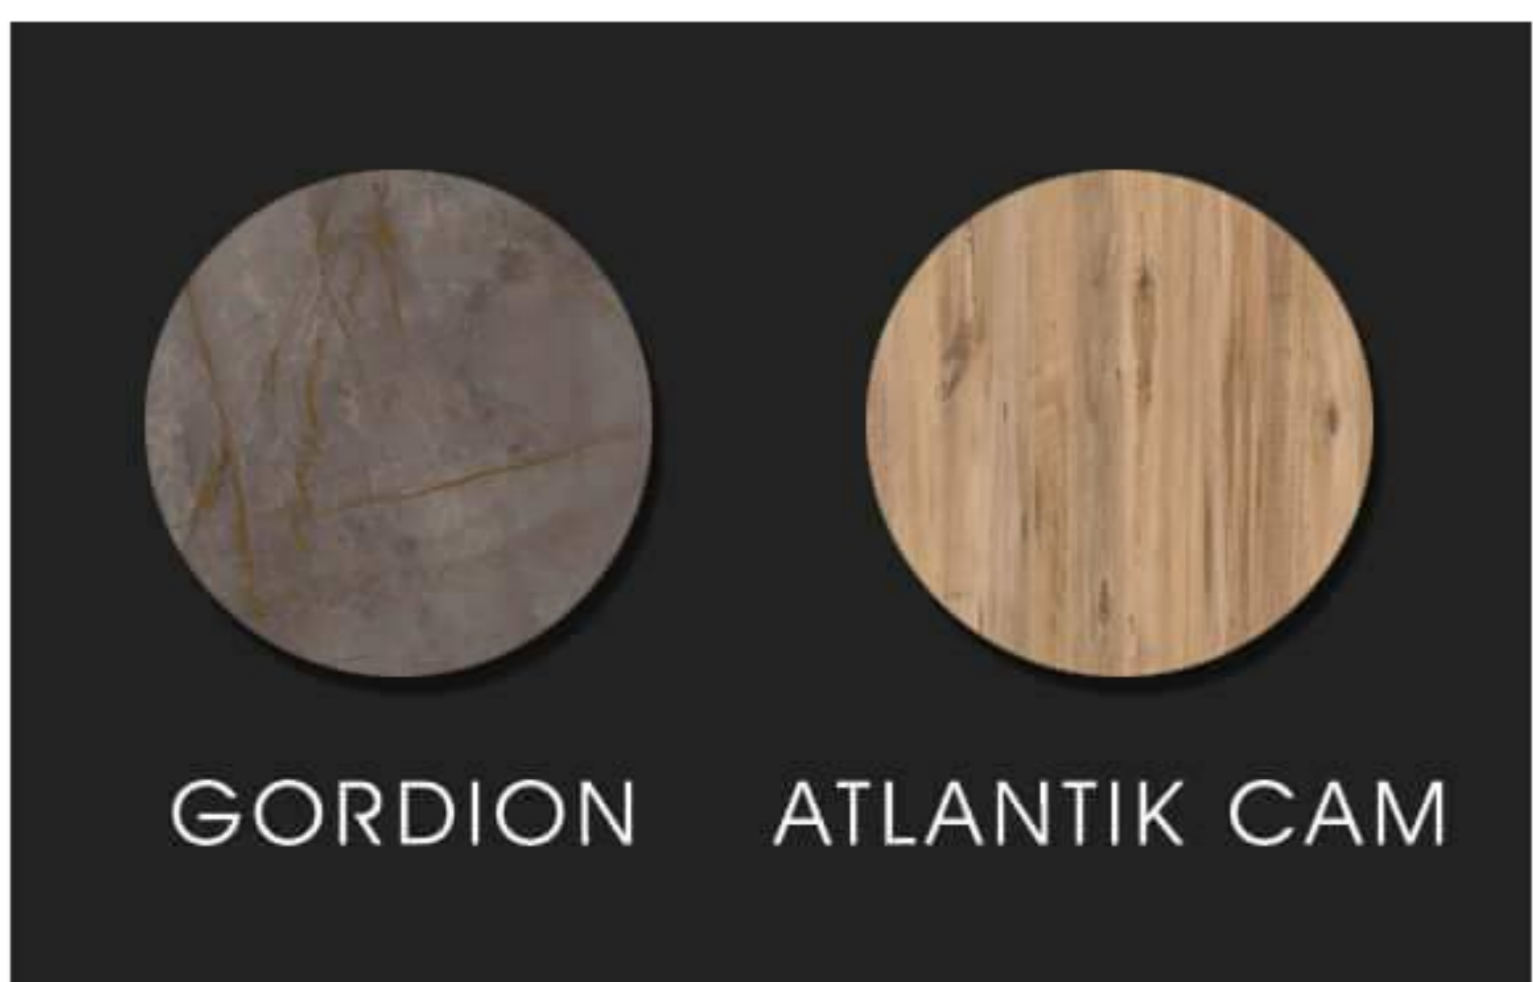

CABINET : 70x45x50  
MIRROR : 70x65

KODDIVA

IRONY

**wal**mix®  
BATHROOM FURNITURE

Calm - 80

CABINET : 80x45x50  
MIRROR : 70x65

Arte - 60

**walmix**®  
BATHROOM FURNITURE