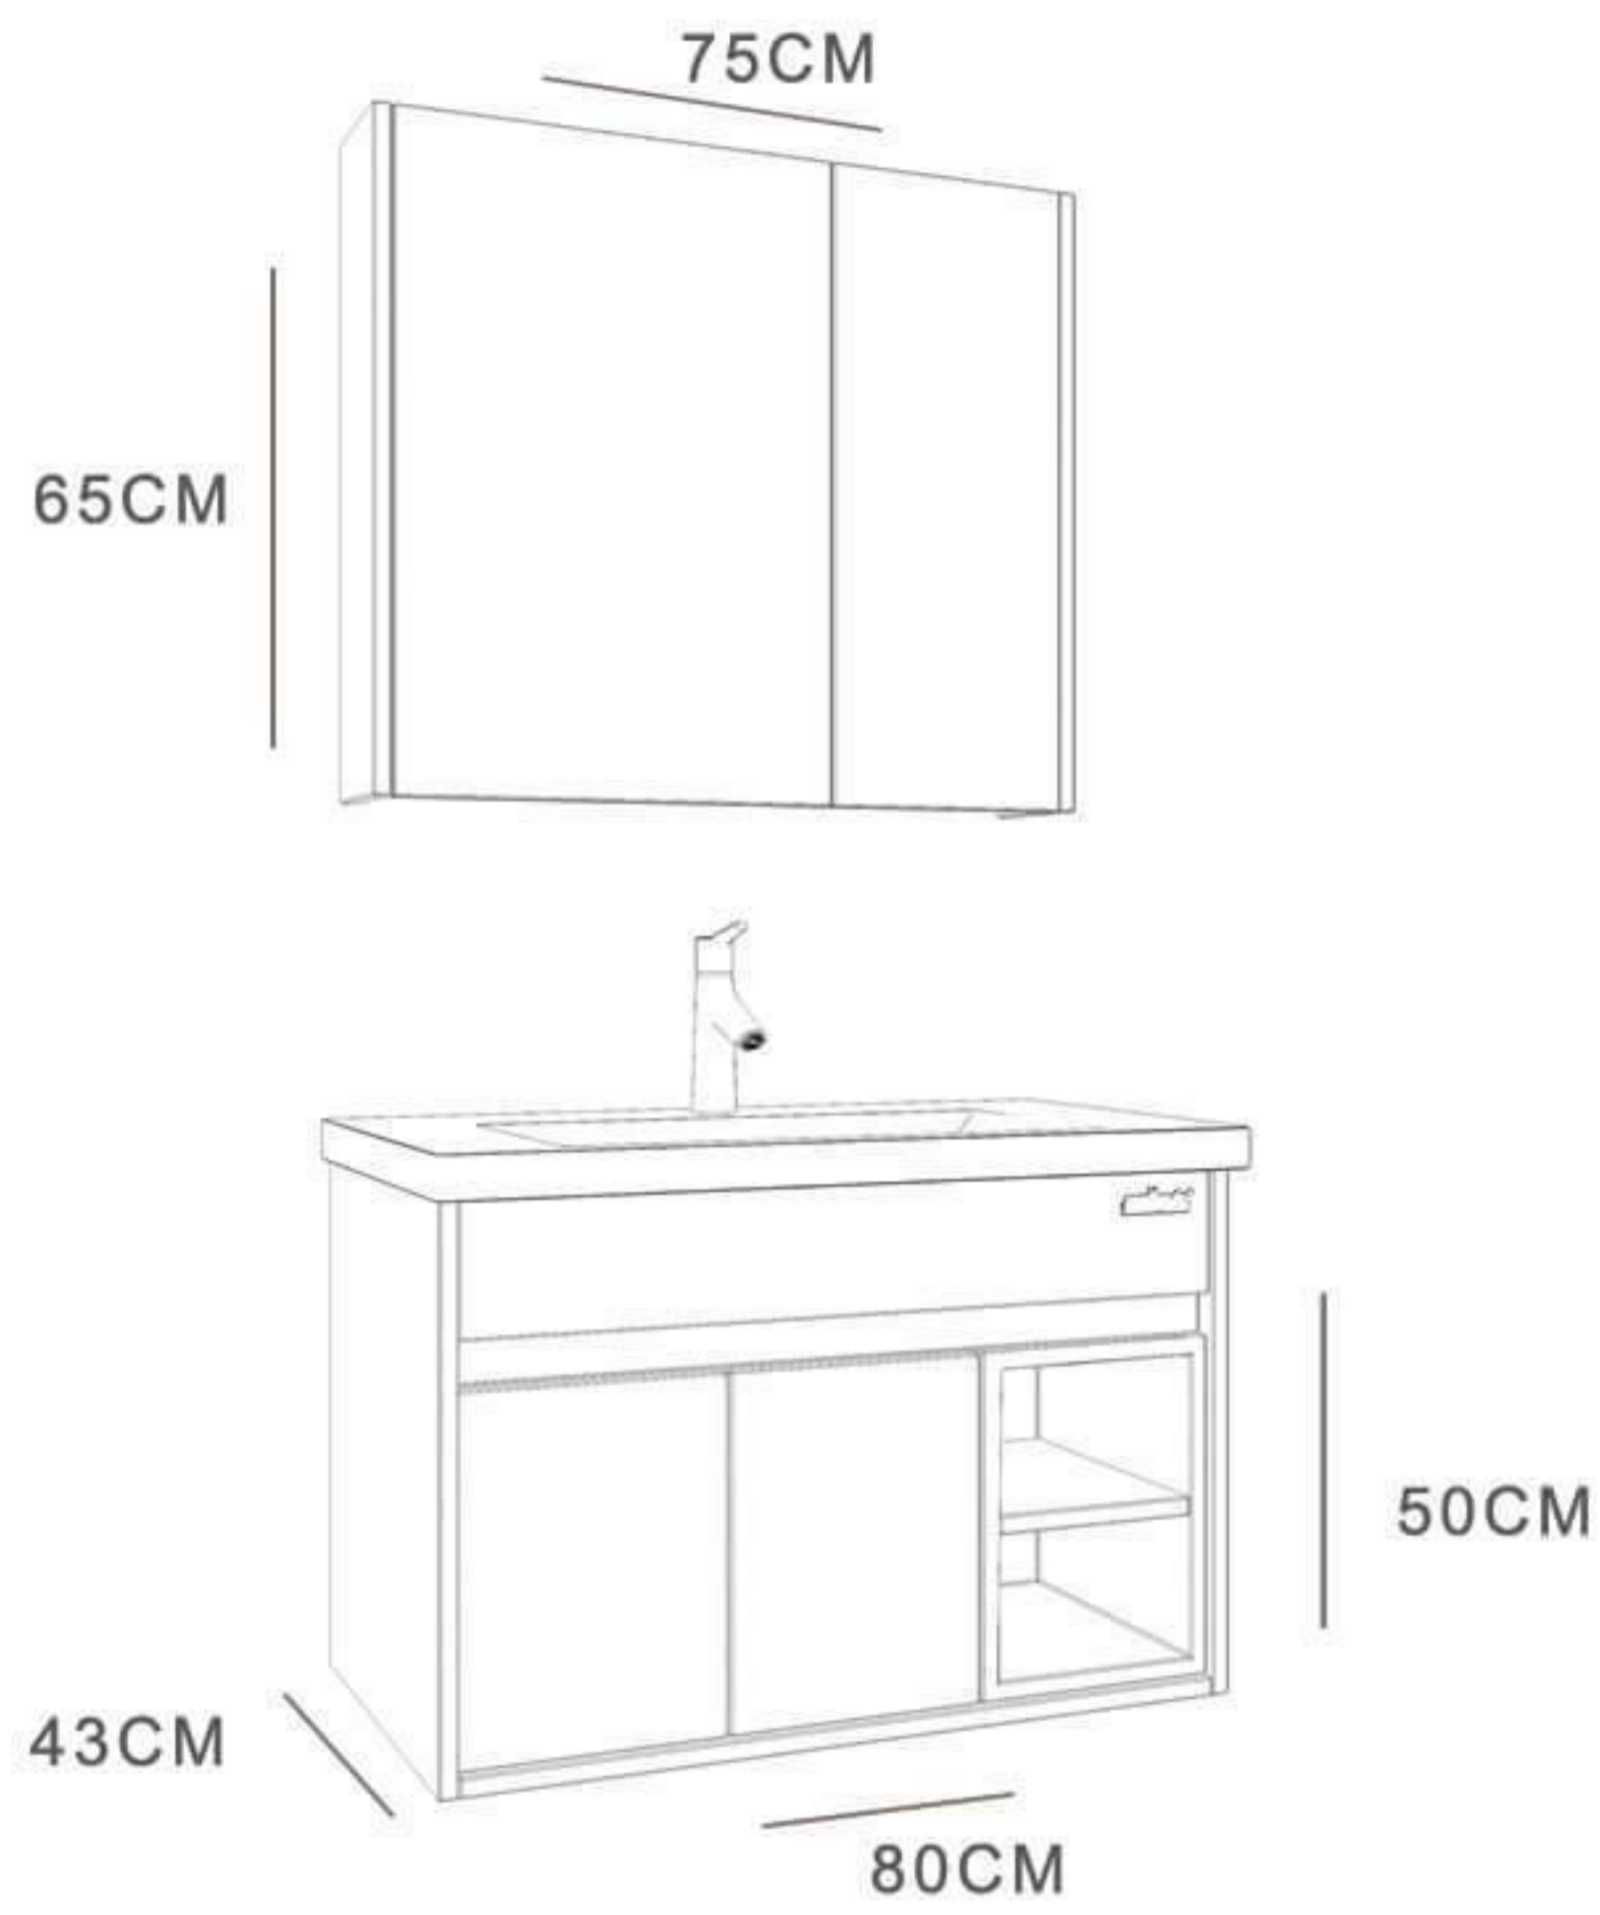

CABINET : 60x45x45  
MIRROR : 50x65

# Shark-80

CABINET : 80x45x50  
MIRROR : 75x65

# Soft-80

**WALMIX®**  
**BATHROOM FURNITURE**

CABINET : 80X45X50  
MIRROR : 75X60

Open new - 60

**WALMIX**<sup>®</sup>  
BATHROOM FURNITURE

CABINET : 60X43X50  
MIRROR : 60X65

IRONY

BAROK

Right - 80

CABINET : 80x43x50  
MIRROR : 75x65