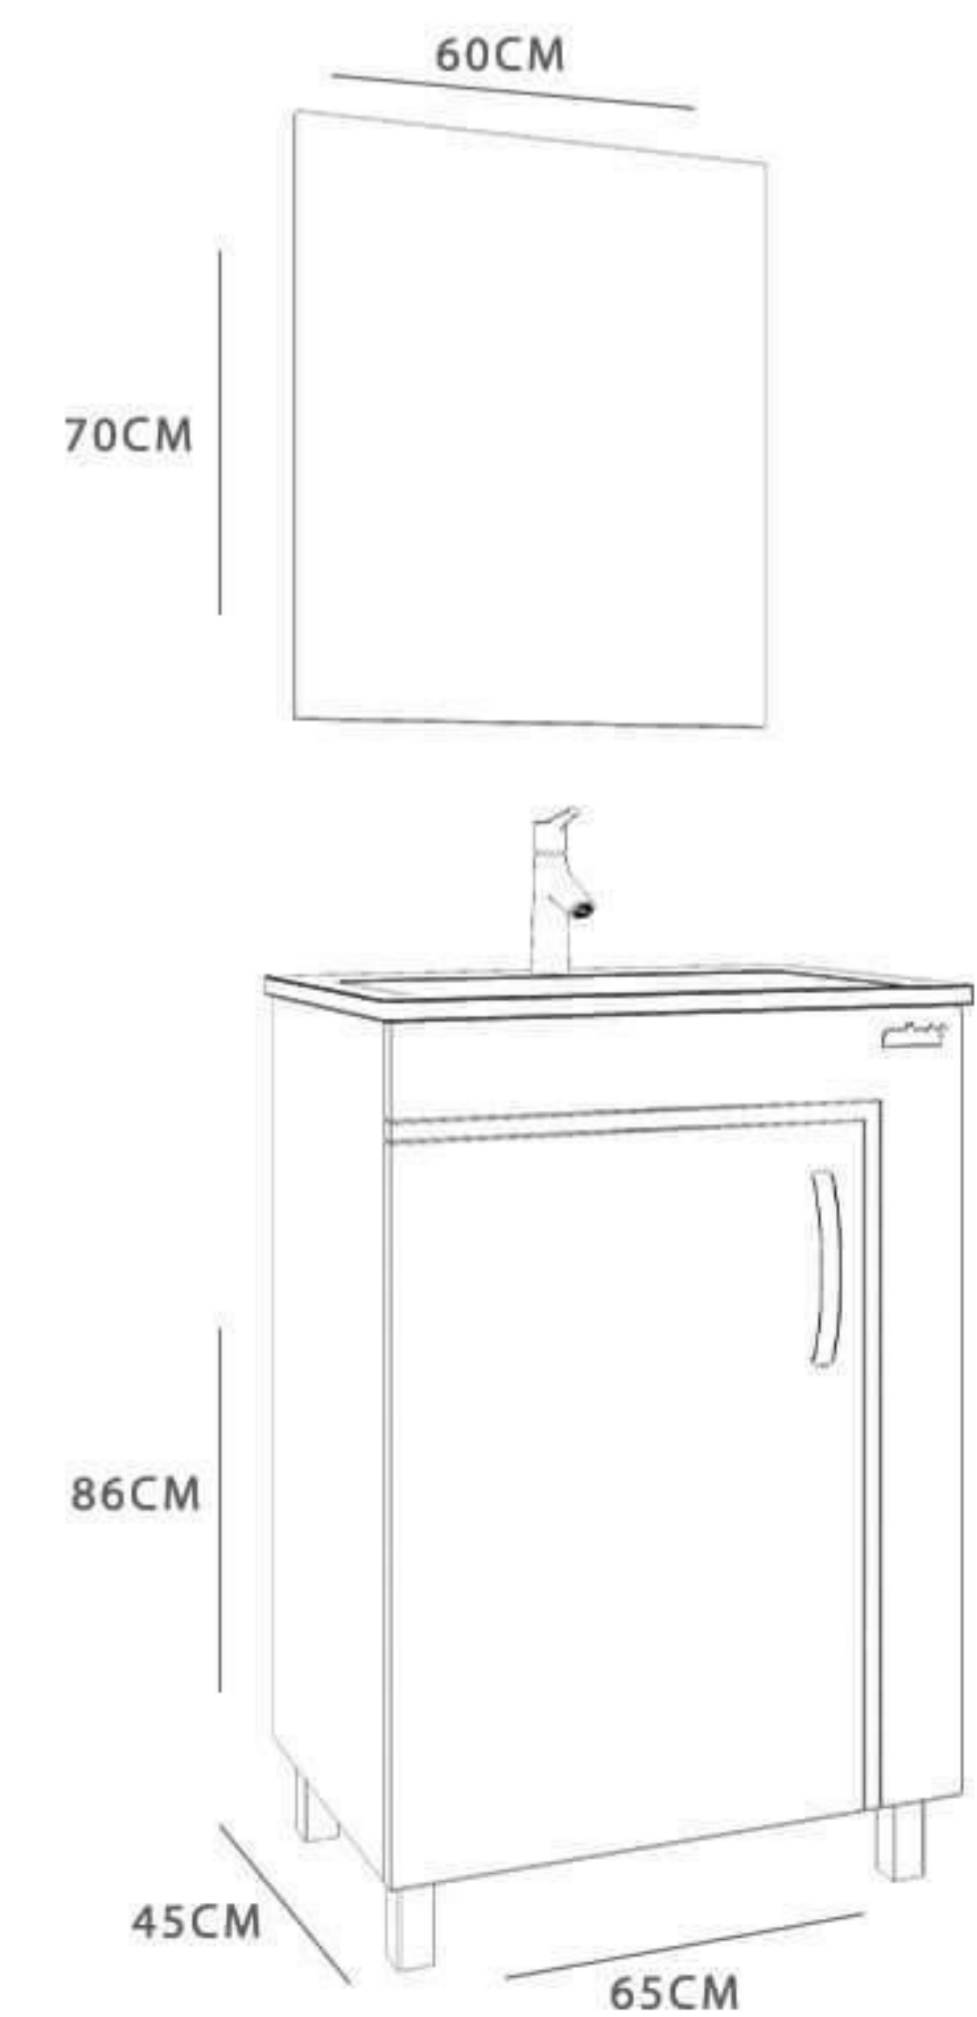

# Trip- 120

**WALMIX®**  
**BATHROOM FURNITURE**

Cabinet : 120x45x45  
Mirror : 55x40  
Side Mirror : 40x100

Still - 46

**WALMIX**<sup>®</sup>  
BATHROOM FURNITURE

Cabinet : 46x46x50  
Mirror : 70x180

ANTIK DARK

KODDIVA

Still - 55

**WALMIX**<sup>®</sup>  
**BATHROOM FURNITURE**

Cabinet : 50x40x50  
Mirror : 65x180

**WALMIX**<sup>®</sup>  
BATHROOM FURNITURE

PEONY - 65

Cabinet : 65x45x86

Mirror : 60x70