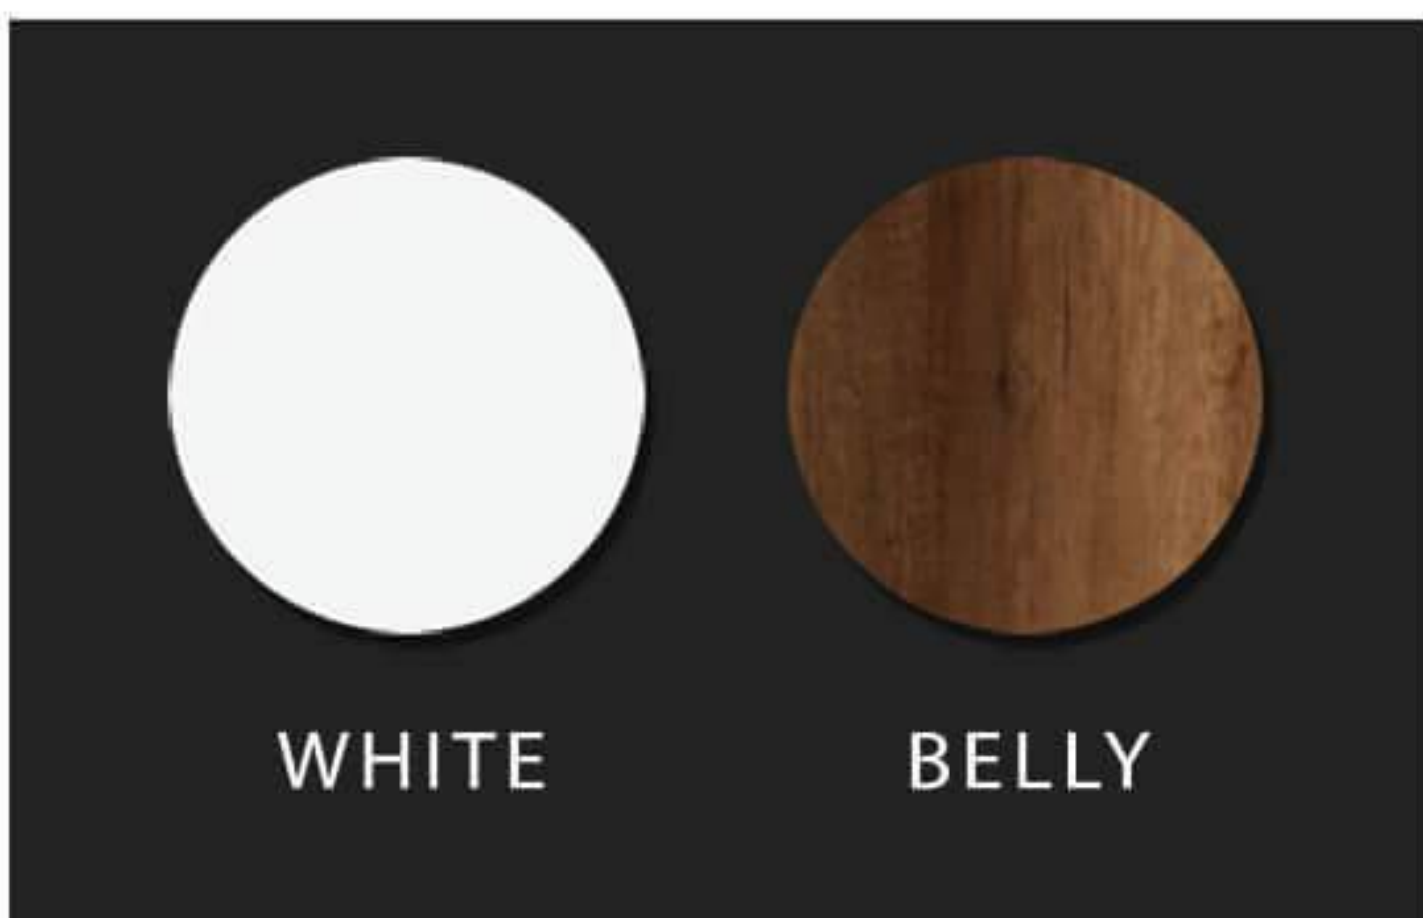

Joly - 80

WALMIX®
BATHROOM FURNITURE

Cabinet ; 80x45x55
Mirror ; 80x70