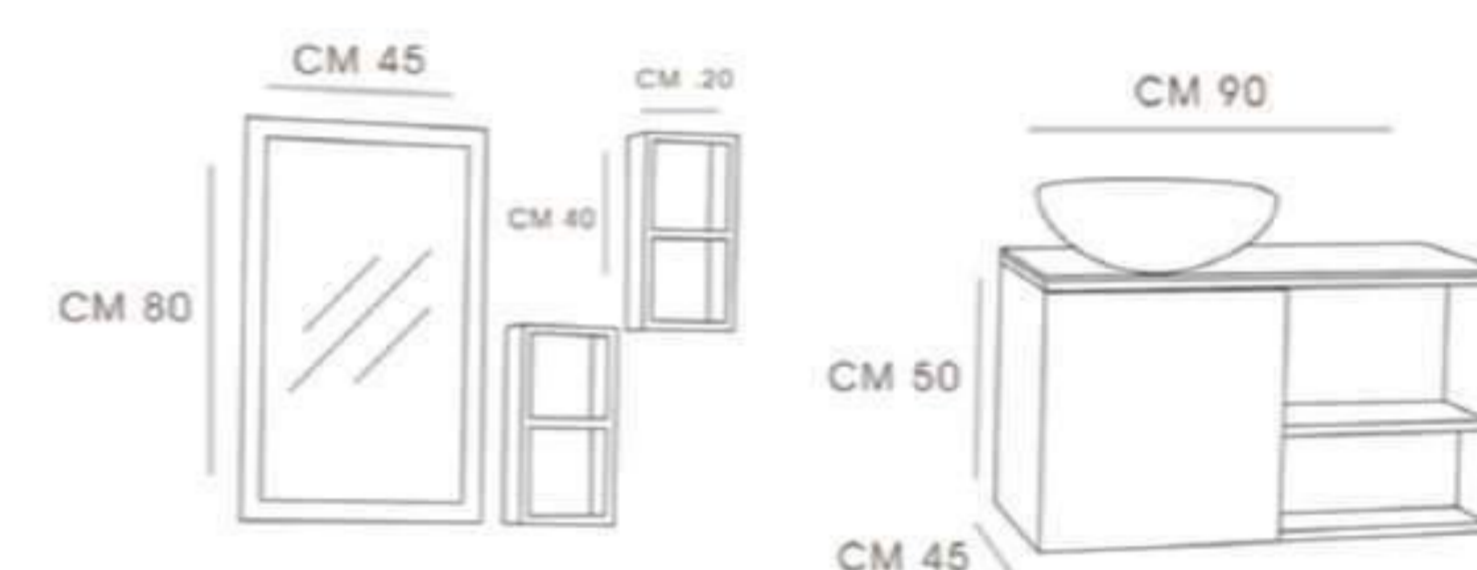

FLORYA - 90

WALMIX®
BATHROOM FURNITURE