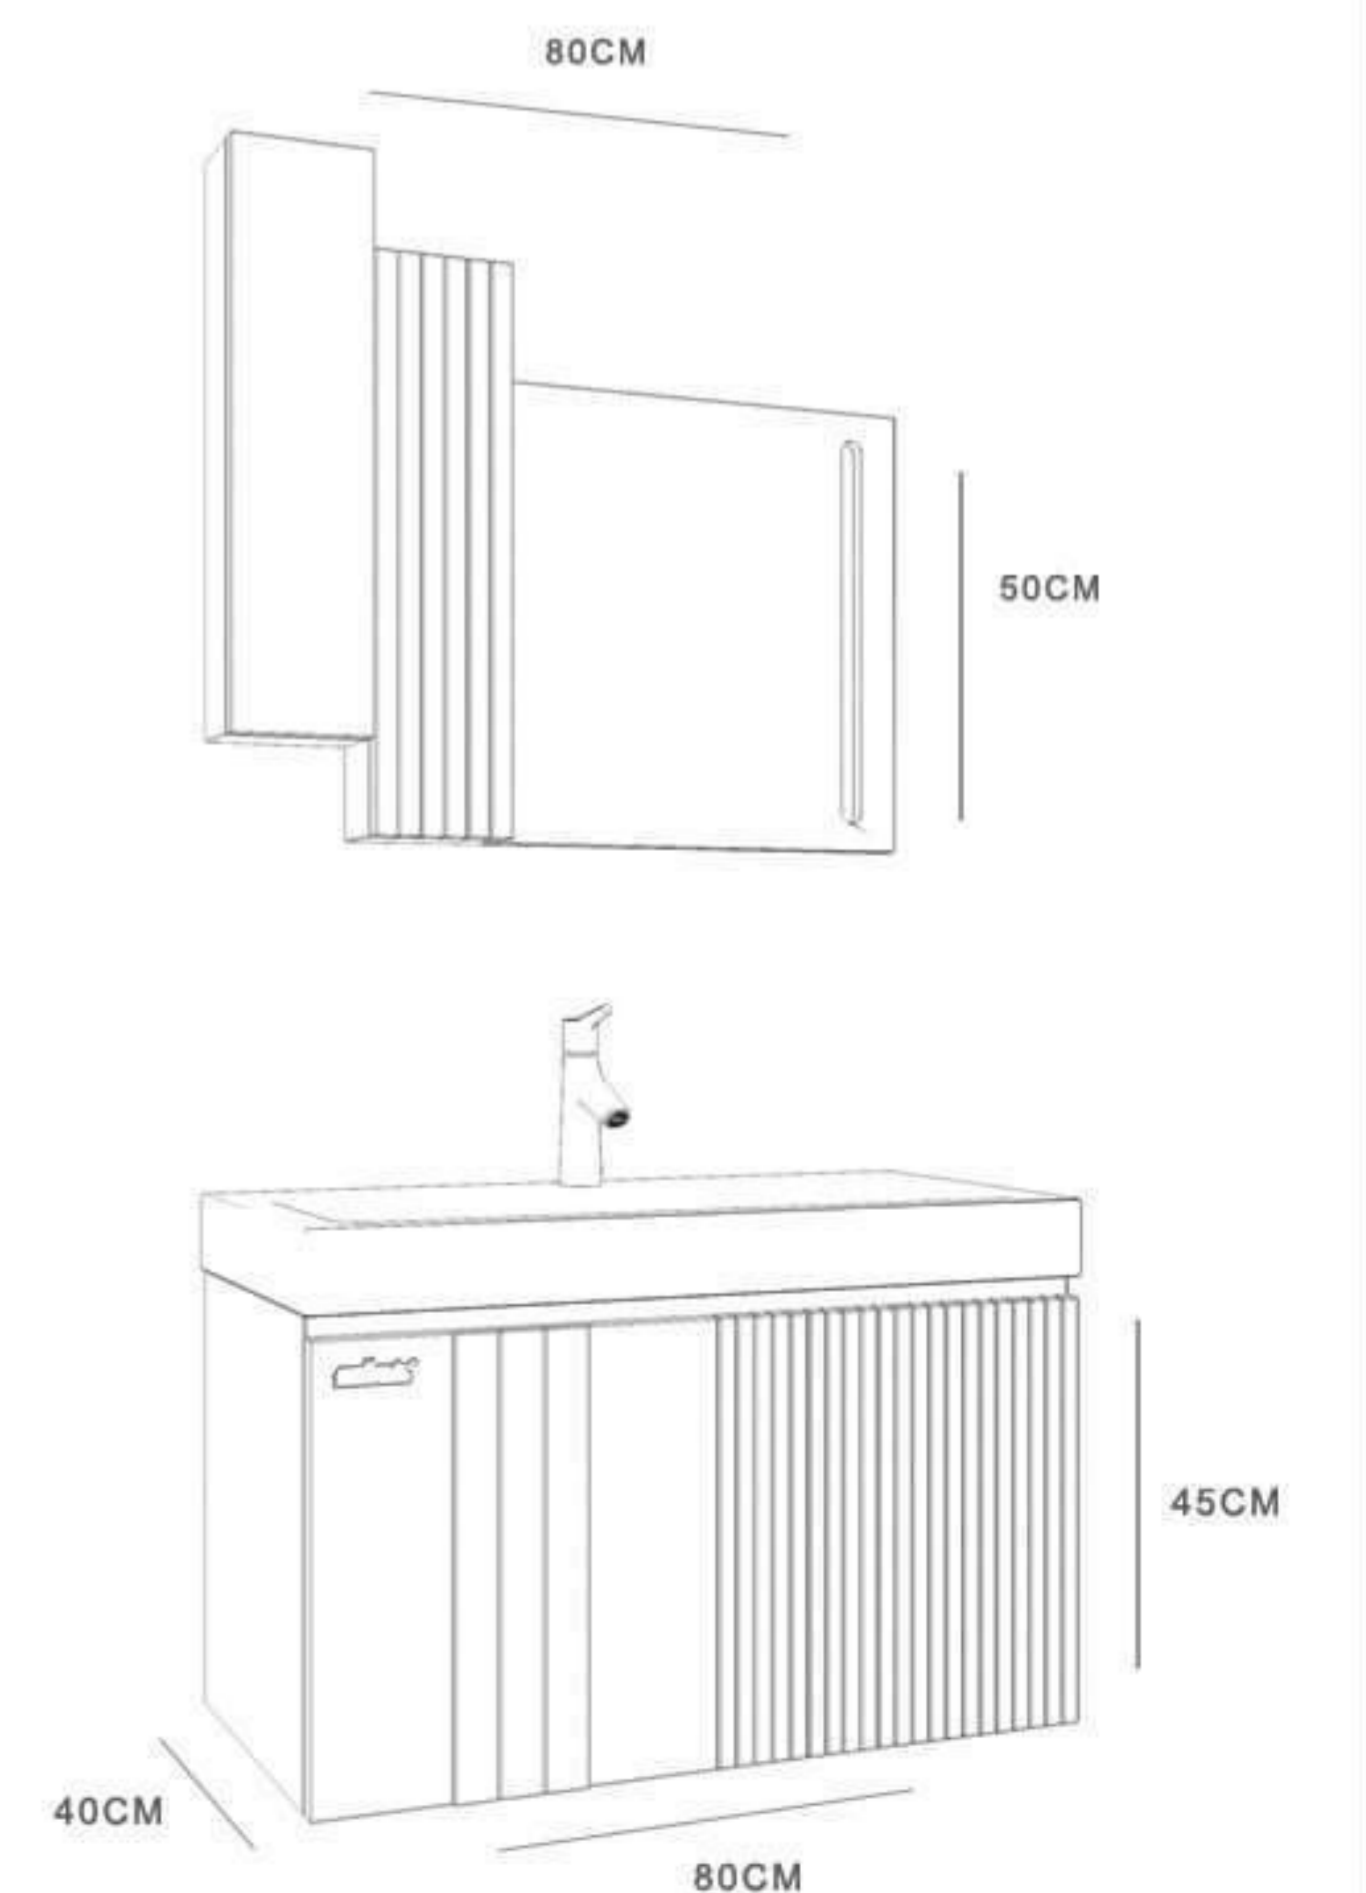

CABINET : 60x45x50  
MIRROR : 60x55

**walumix**<sup>®</sup>  
BATHROOM FURNITURE

CABINET : 80x45x50  
MIRROR : 75x65x15

Street Line - 80

CABINET : 80x40x45  
MIRROR : 80x50

Soft - 45

**WALMIX**<sup>®</sup>  
BATHROOM FURNITURE

Shelf New - 100

CABINET : 100X45X50  
MIRROR A : 95x65

BAROK

WHITE