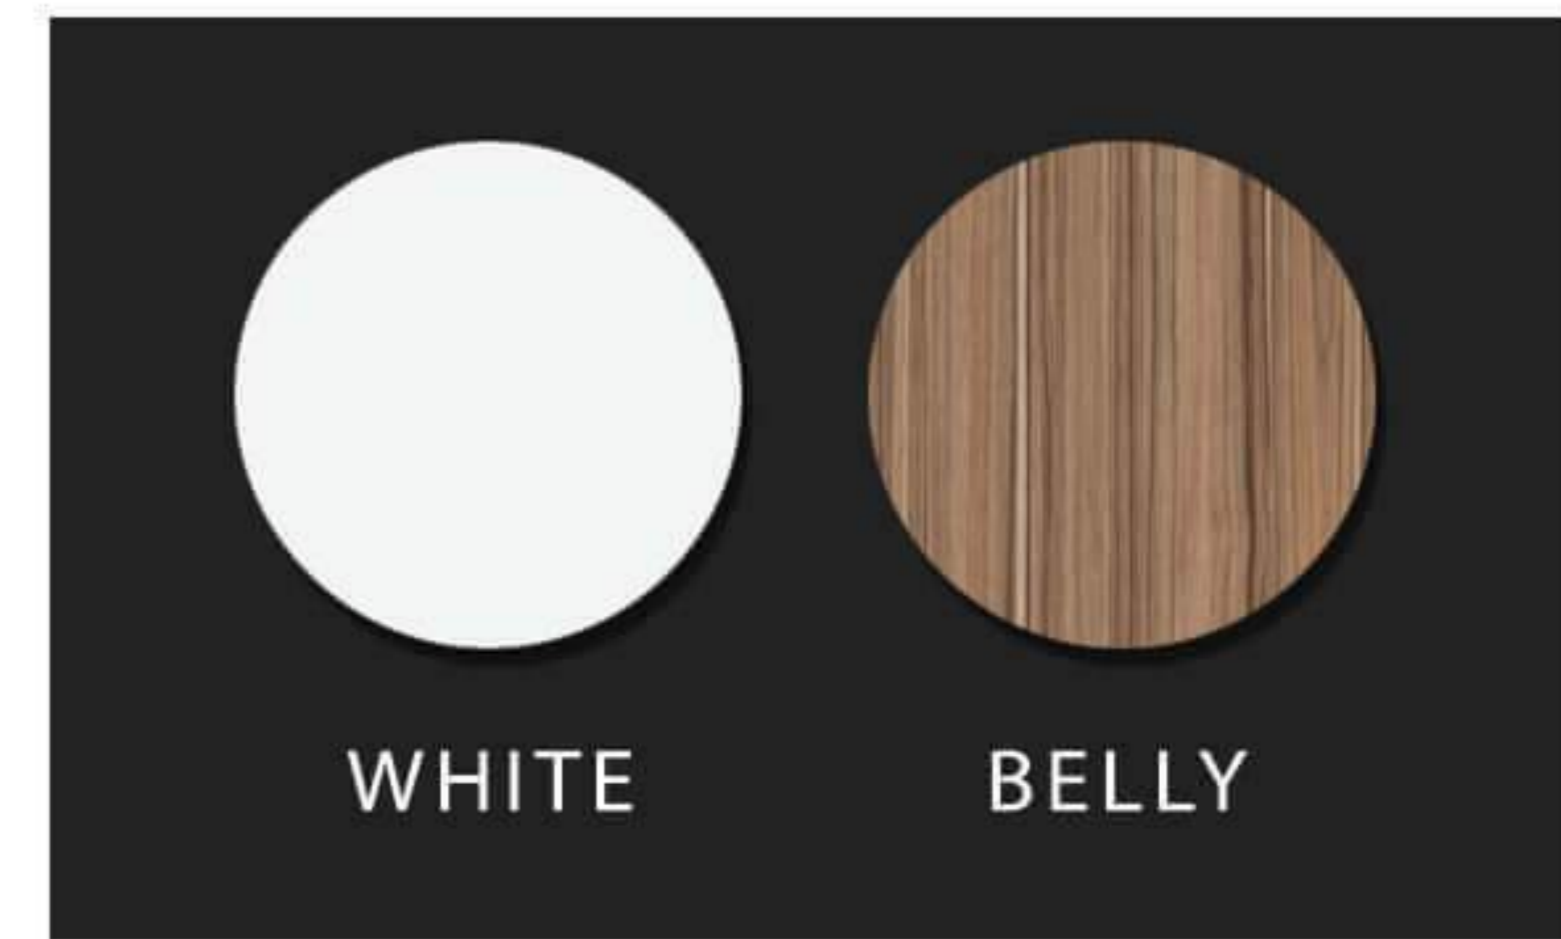

Cabinet : 75x45x52
Mirror : 70x60
Side cabinet : 37x22x110