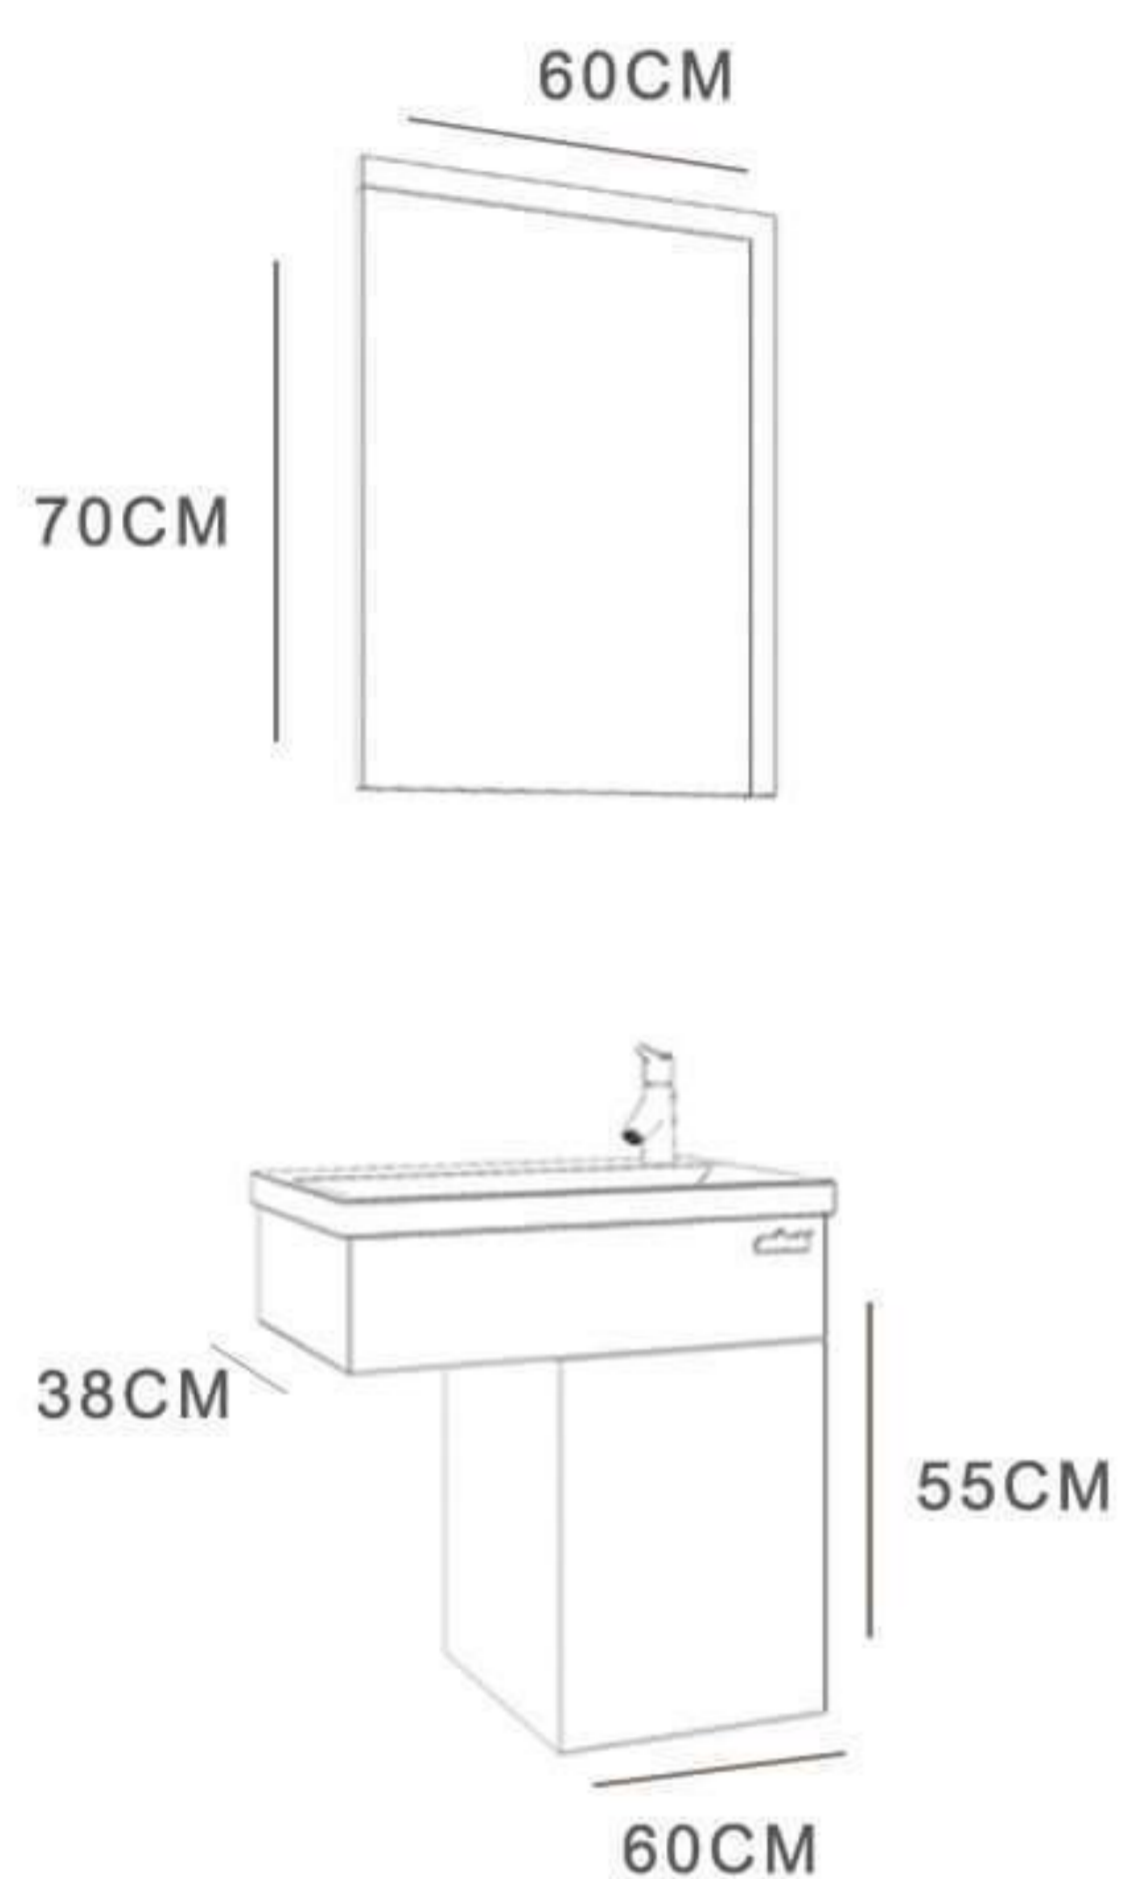

# Open-60

**WALOMIX**<sup>®</sup>  
**BATHROOM FURNITURE**

CABINET : 60X45X60  
MIRROR : 60X70

# Yasamine-80

**WALMIX**<sup>®</sup>  
**BATHROOM FURNITURE**

CABINET : 80x45x55  
MIRROR : 70x80

smart-85

**walumix**®  
**BATHROOM FURNITURE**

CABINET : 85x45x55  
MIRROR : 80x10x70  
SIDE CABINET : 38x27x140

BAROK

WHITE

**waMIX**<sup>®</sup>  
BATHROOM FURNITURE

Ishik - 70

CABINET : 70x45x60  
MIRROR : 70x70

# Ishik - 60

CABINET : 60x38x55  
MIRROR : 60x70

Royal - 80

CABINET : 80x36x50  
MIRROR : 80x70

- 
- 
- 
- 
- 

CABINET : 65x36x50  
MIRROR : 60x70

Royal 65 - V2