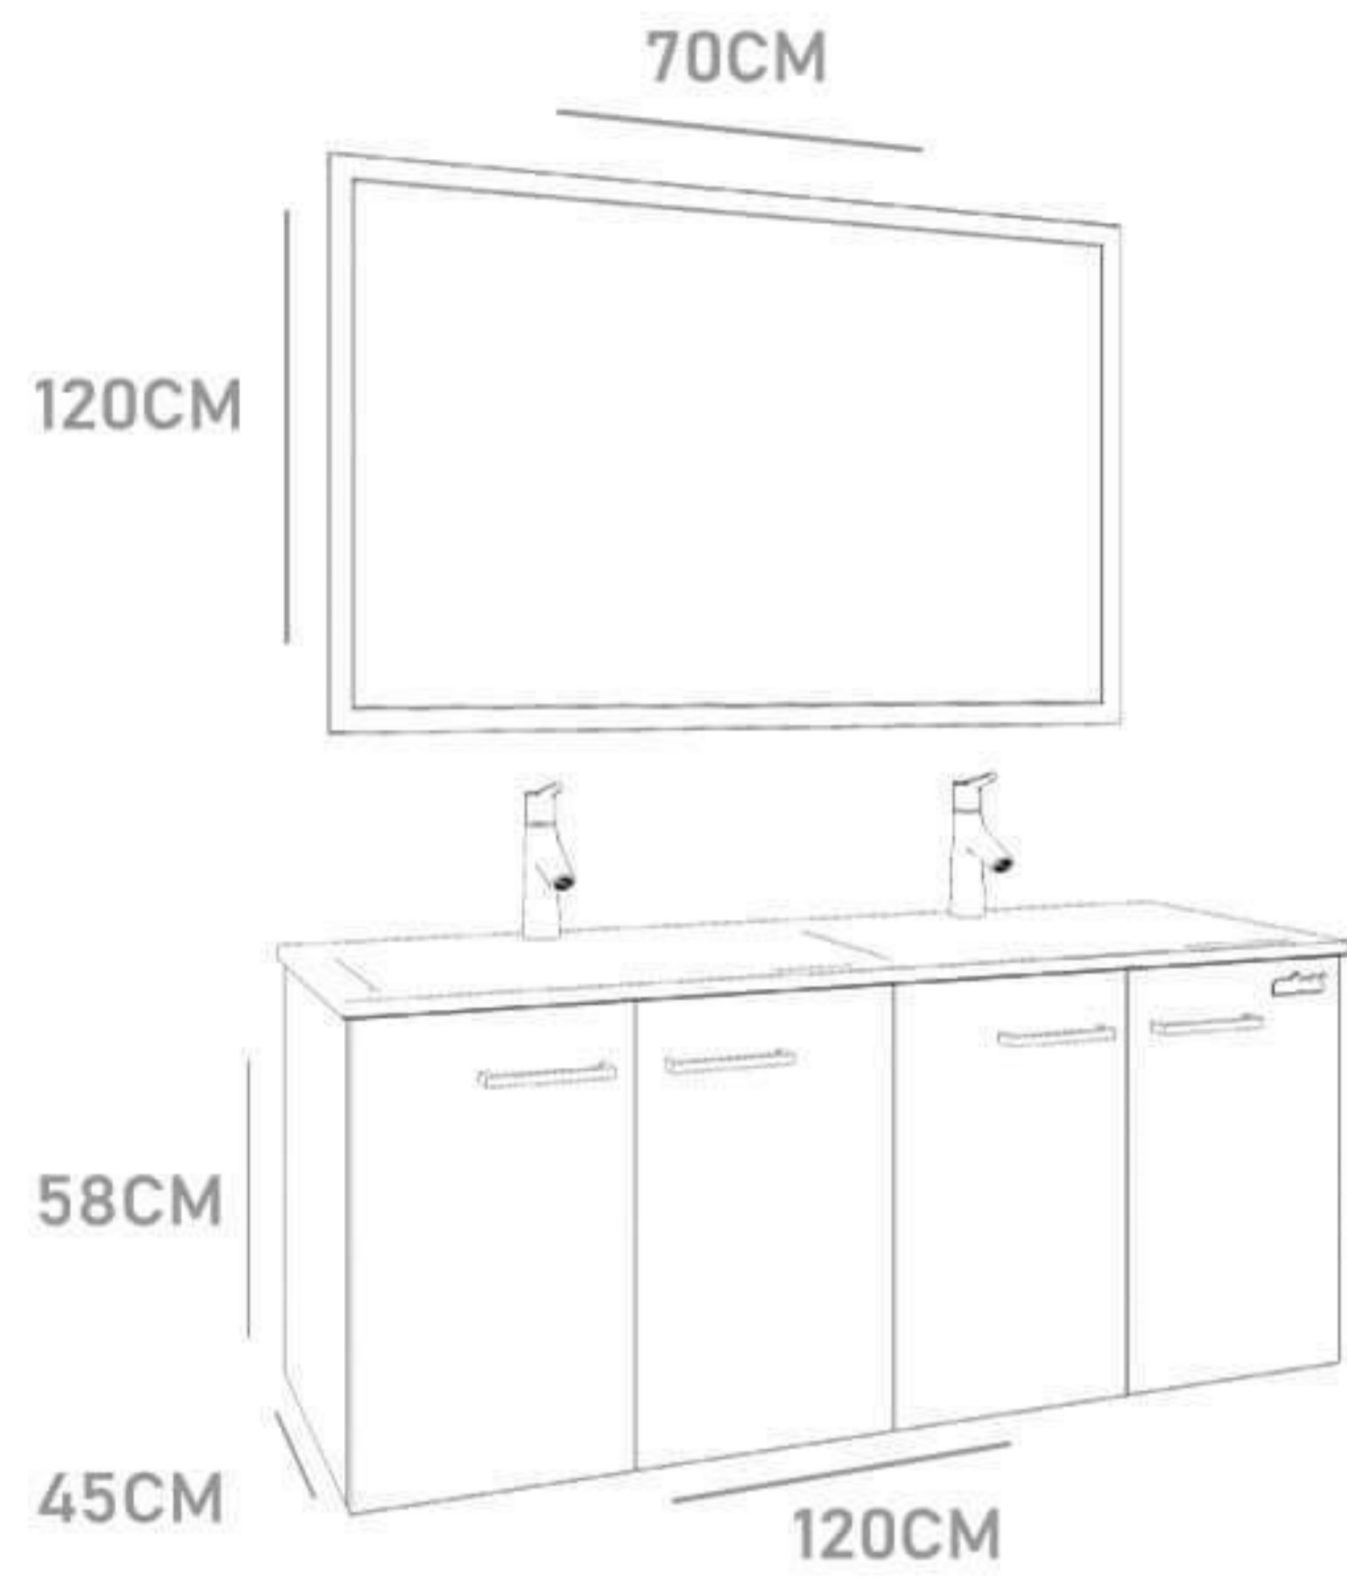

# VENUS - 100

- CABINET : 100X45X55
- MIRROR : 70X70
- Top Cabinet : 30X17X70
- Side Cabinet : 38x27x140

ATLANTIK CAM

WHITE

**walMIX**<sup>®</sup>  
BATHROOM FURNITURE

# SHELF - 100

**WALMIX**<sup>®</sup>  
BATHROOM FURNITURE

CABINET : 100x45x50  
MIRROR : 90x70

ANTIK LIGHT

WHITE

# LUNA - 80

**walmix®**  
BATHROOM FURNITURE

CABINET : 80x45x55  
MIRROR : 80X70

WHITE

BLACK

# TWIN -120 V1

**WALMIX**<sup>®</sup>  
BATHROOM FURNITURE

CABINET : 120x45x58  
MIRROR : 120x70

CABINET : 120x45x58  
MIRROR : 110x70

- 
- 
- 
- 