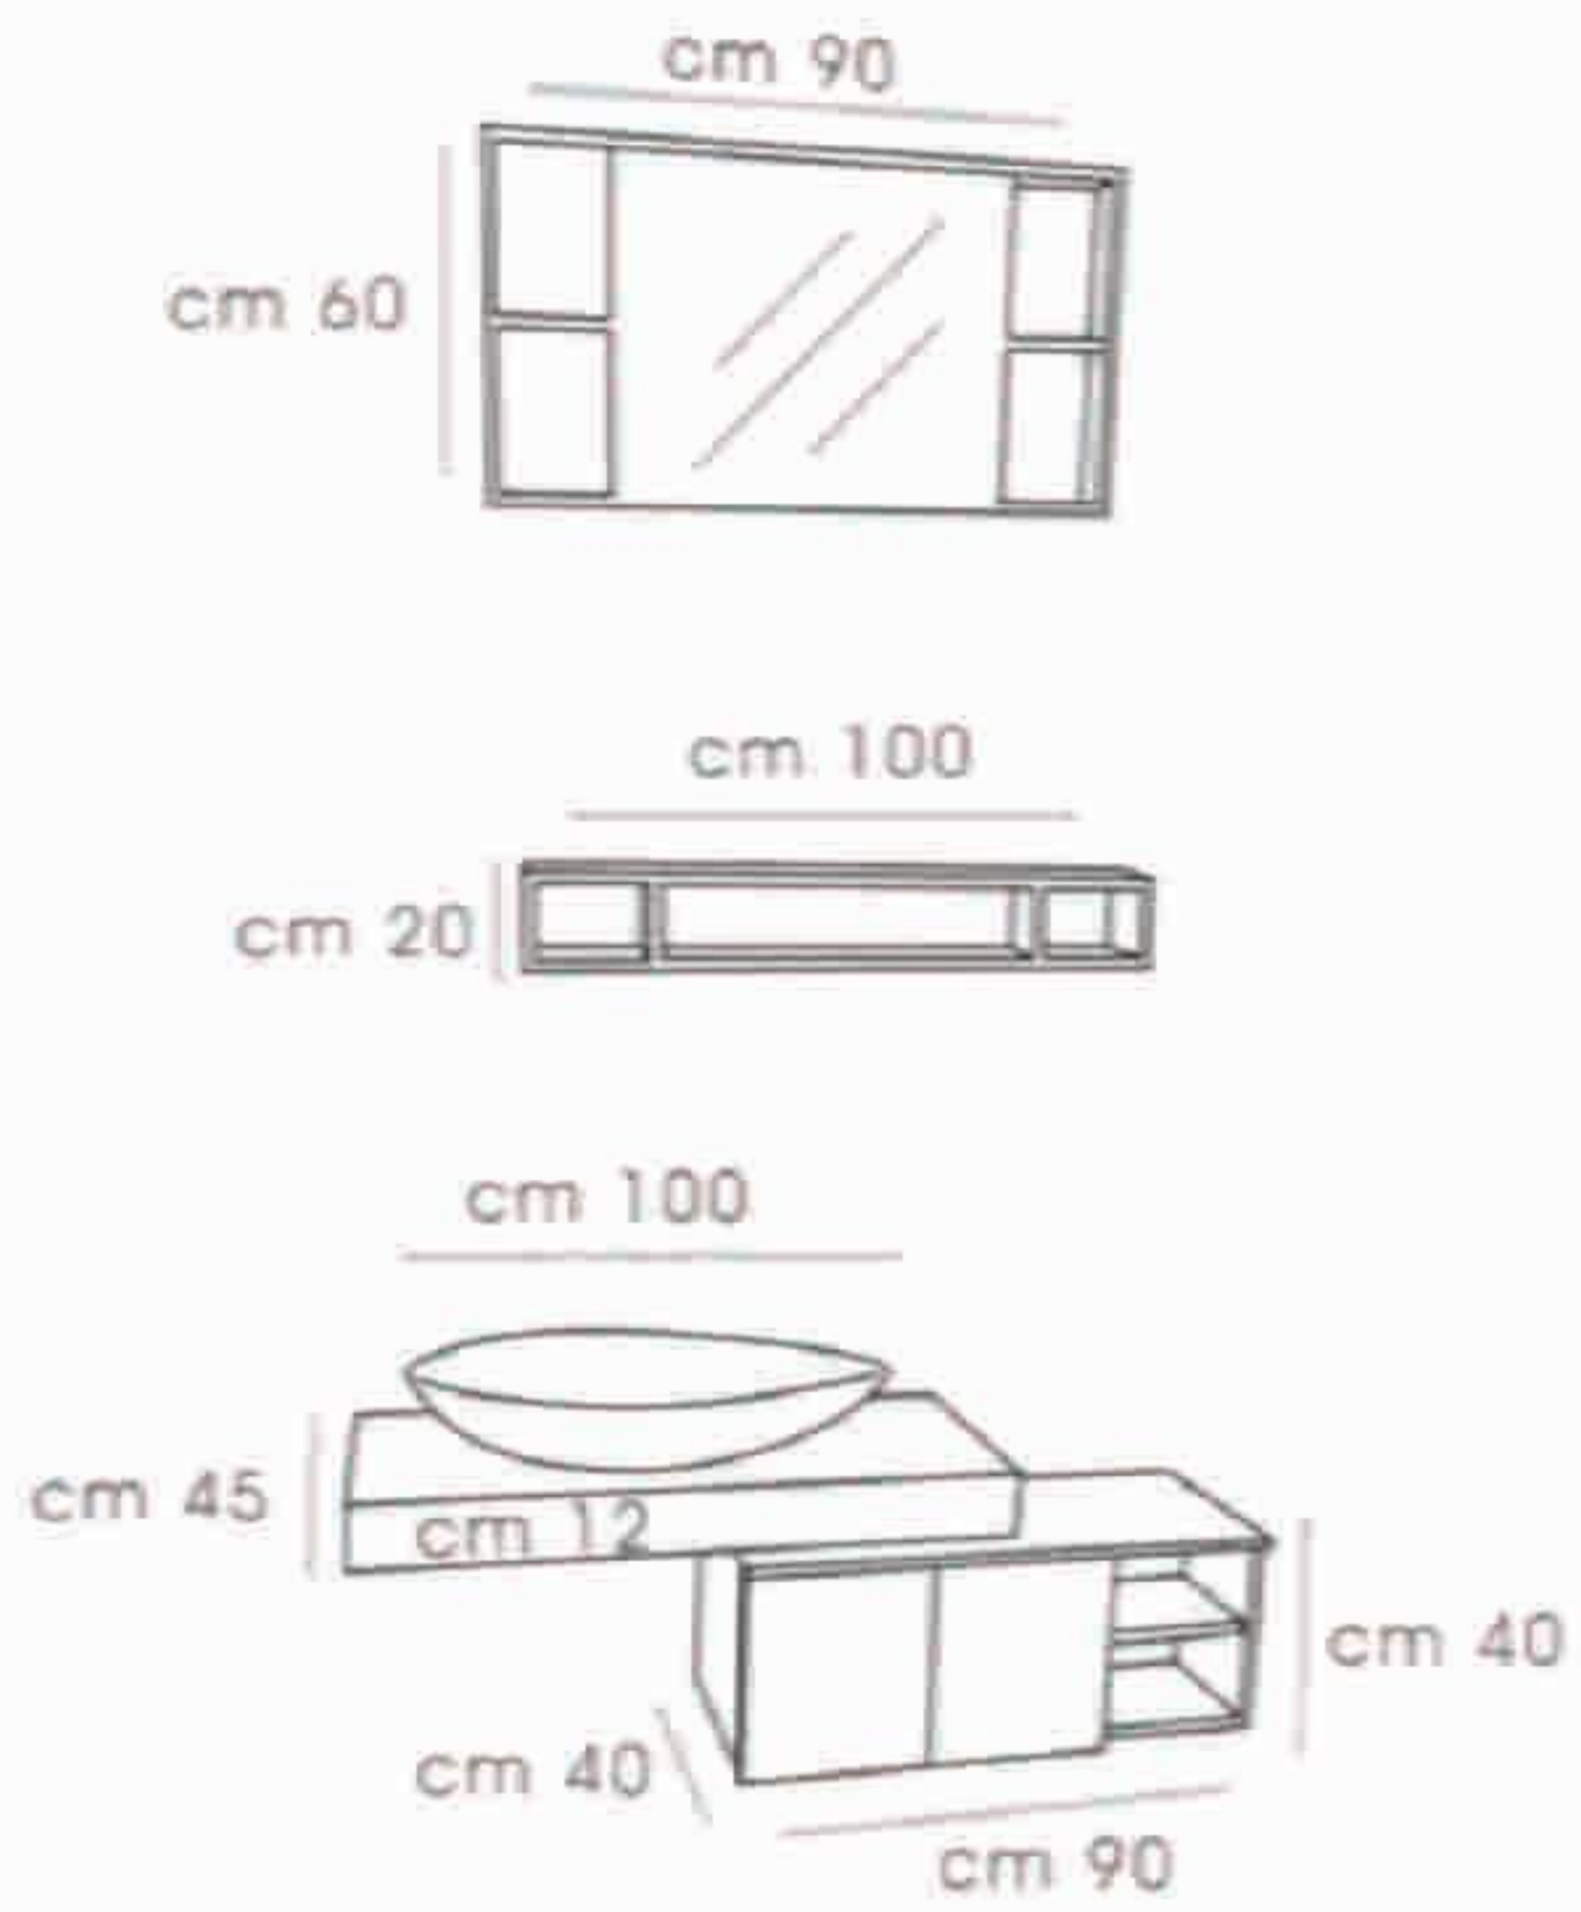

LINDA - 160

WALMIX®
BATHROOM FURNITURE

CABINET : 90X40X40
MIRROR : 90X60X10
SHELF CABINET : 90X20X20
TOP COUNTER : 100X45X12