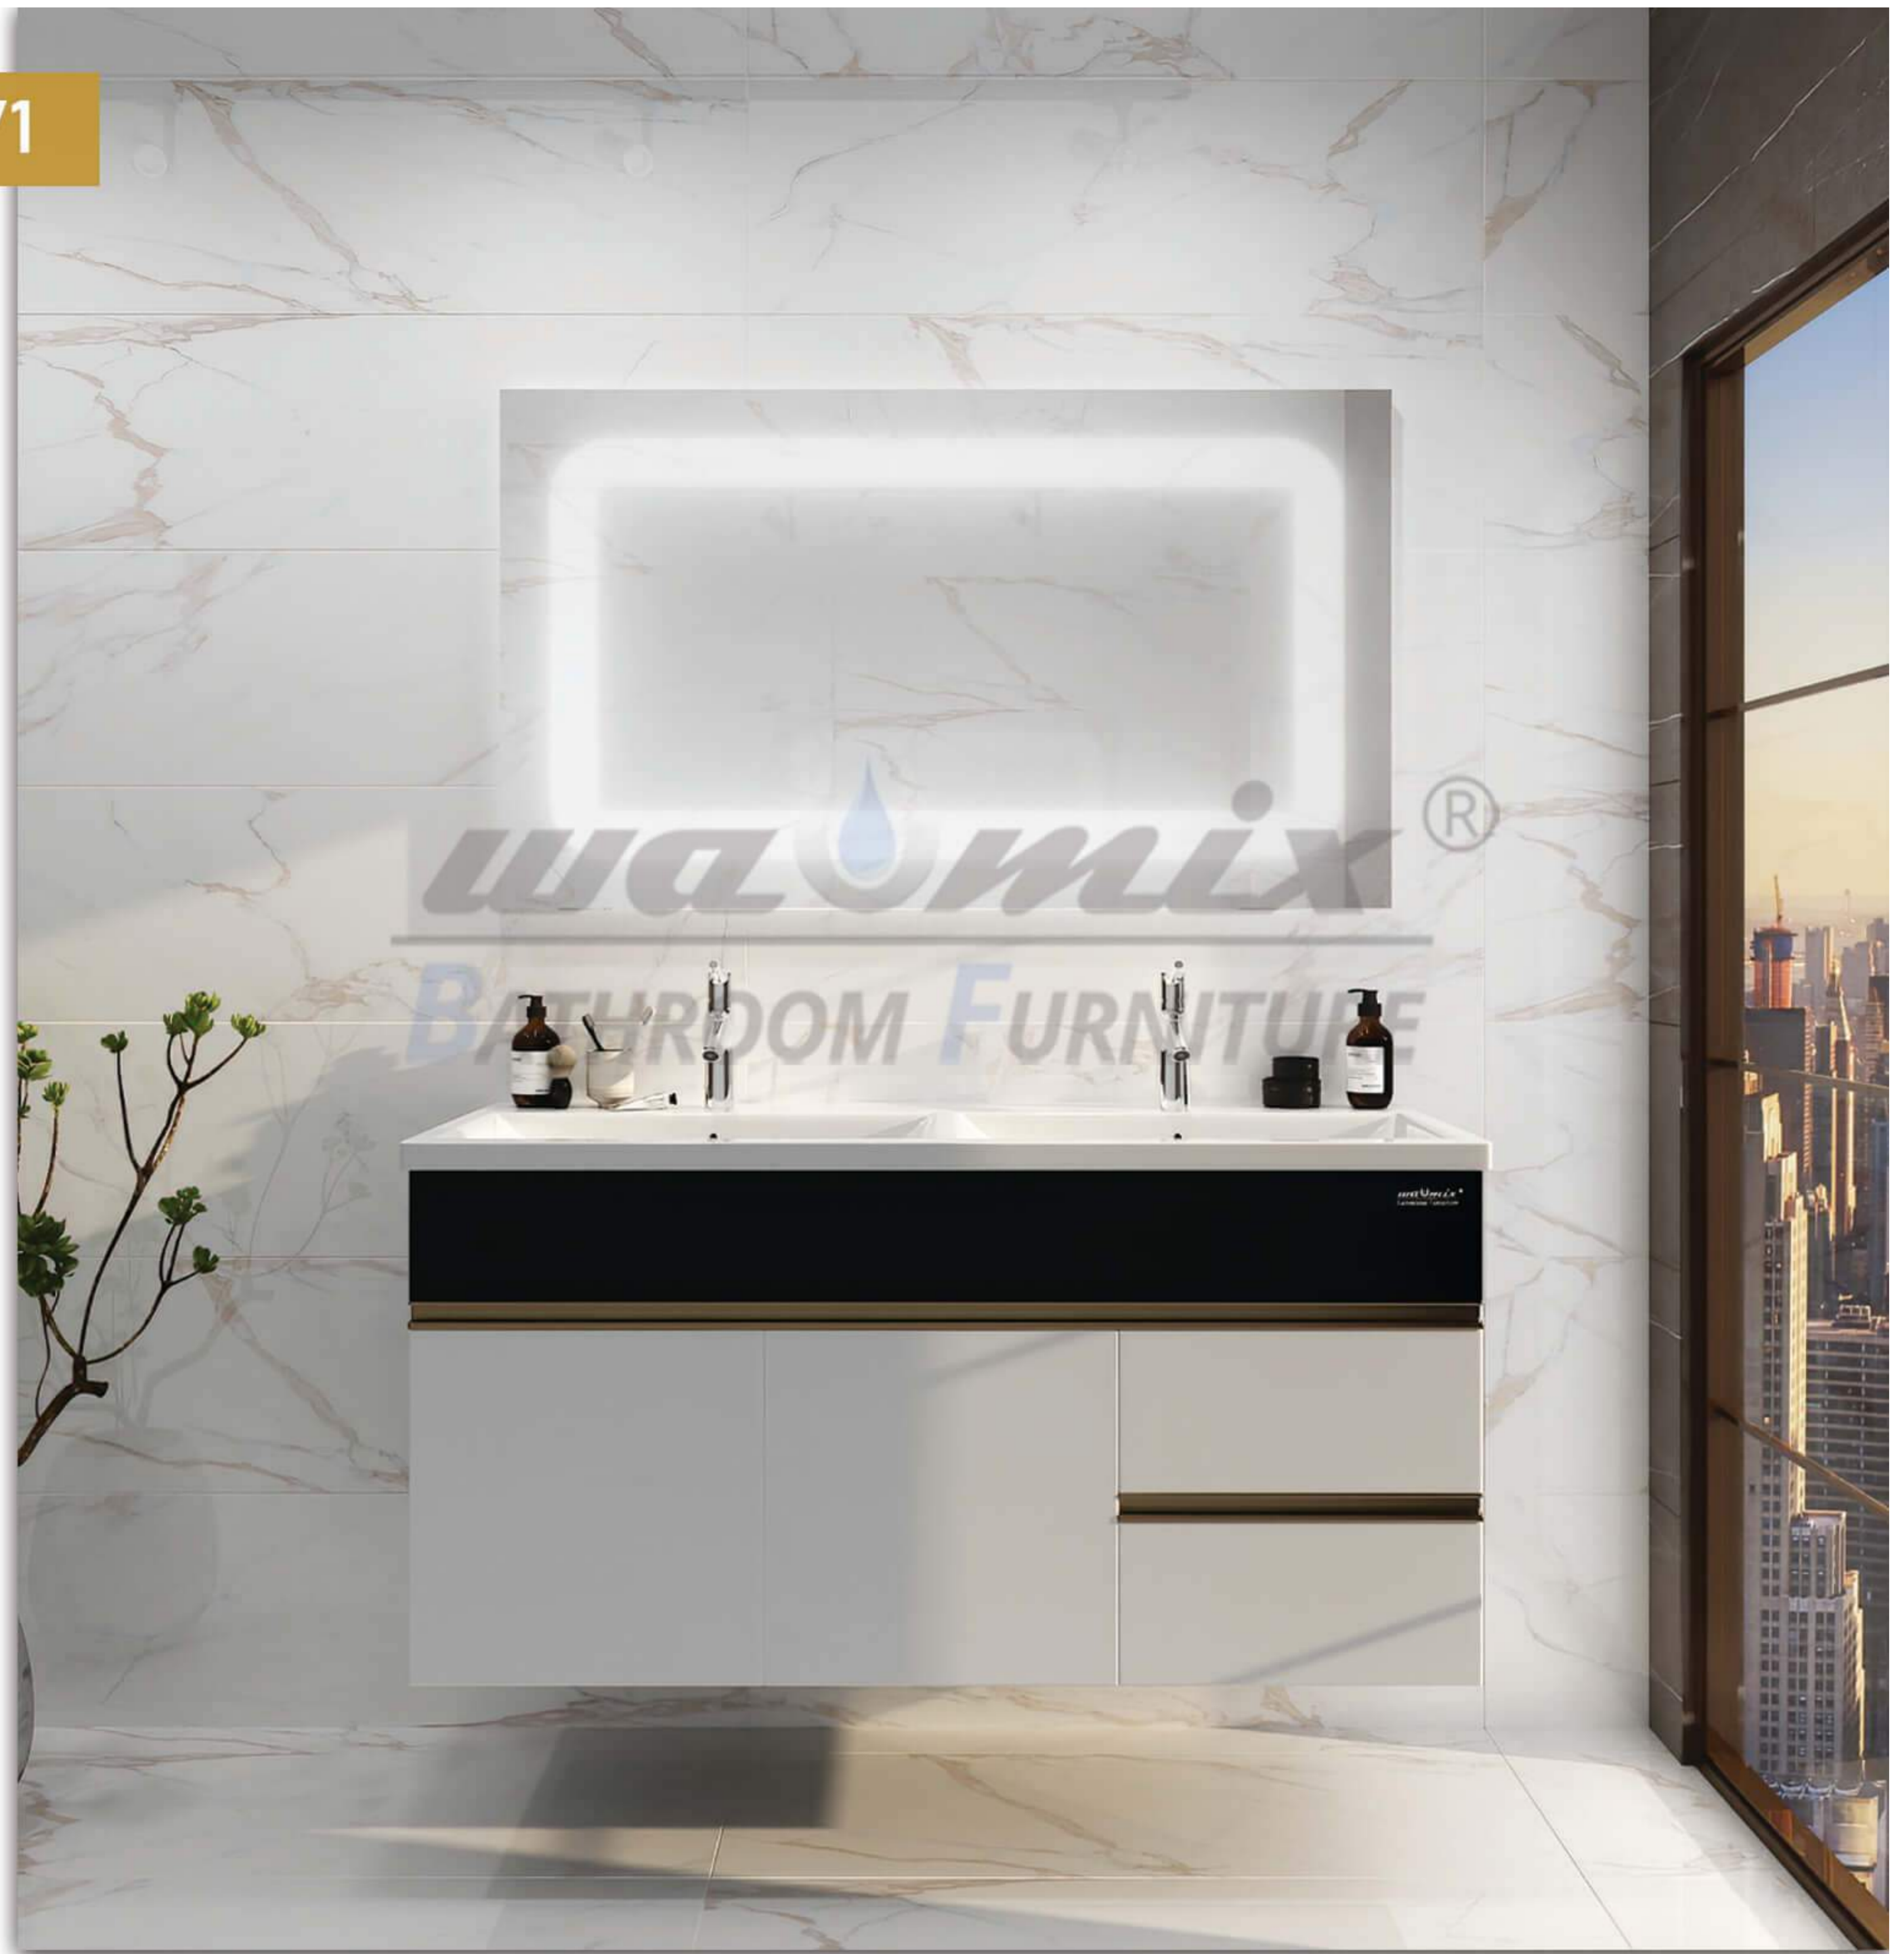

TWIN -120 V1

WALMIX®
BATHROOM FURNITURE

CABINET : 120x45x58
MIRROR : 120x70