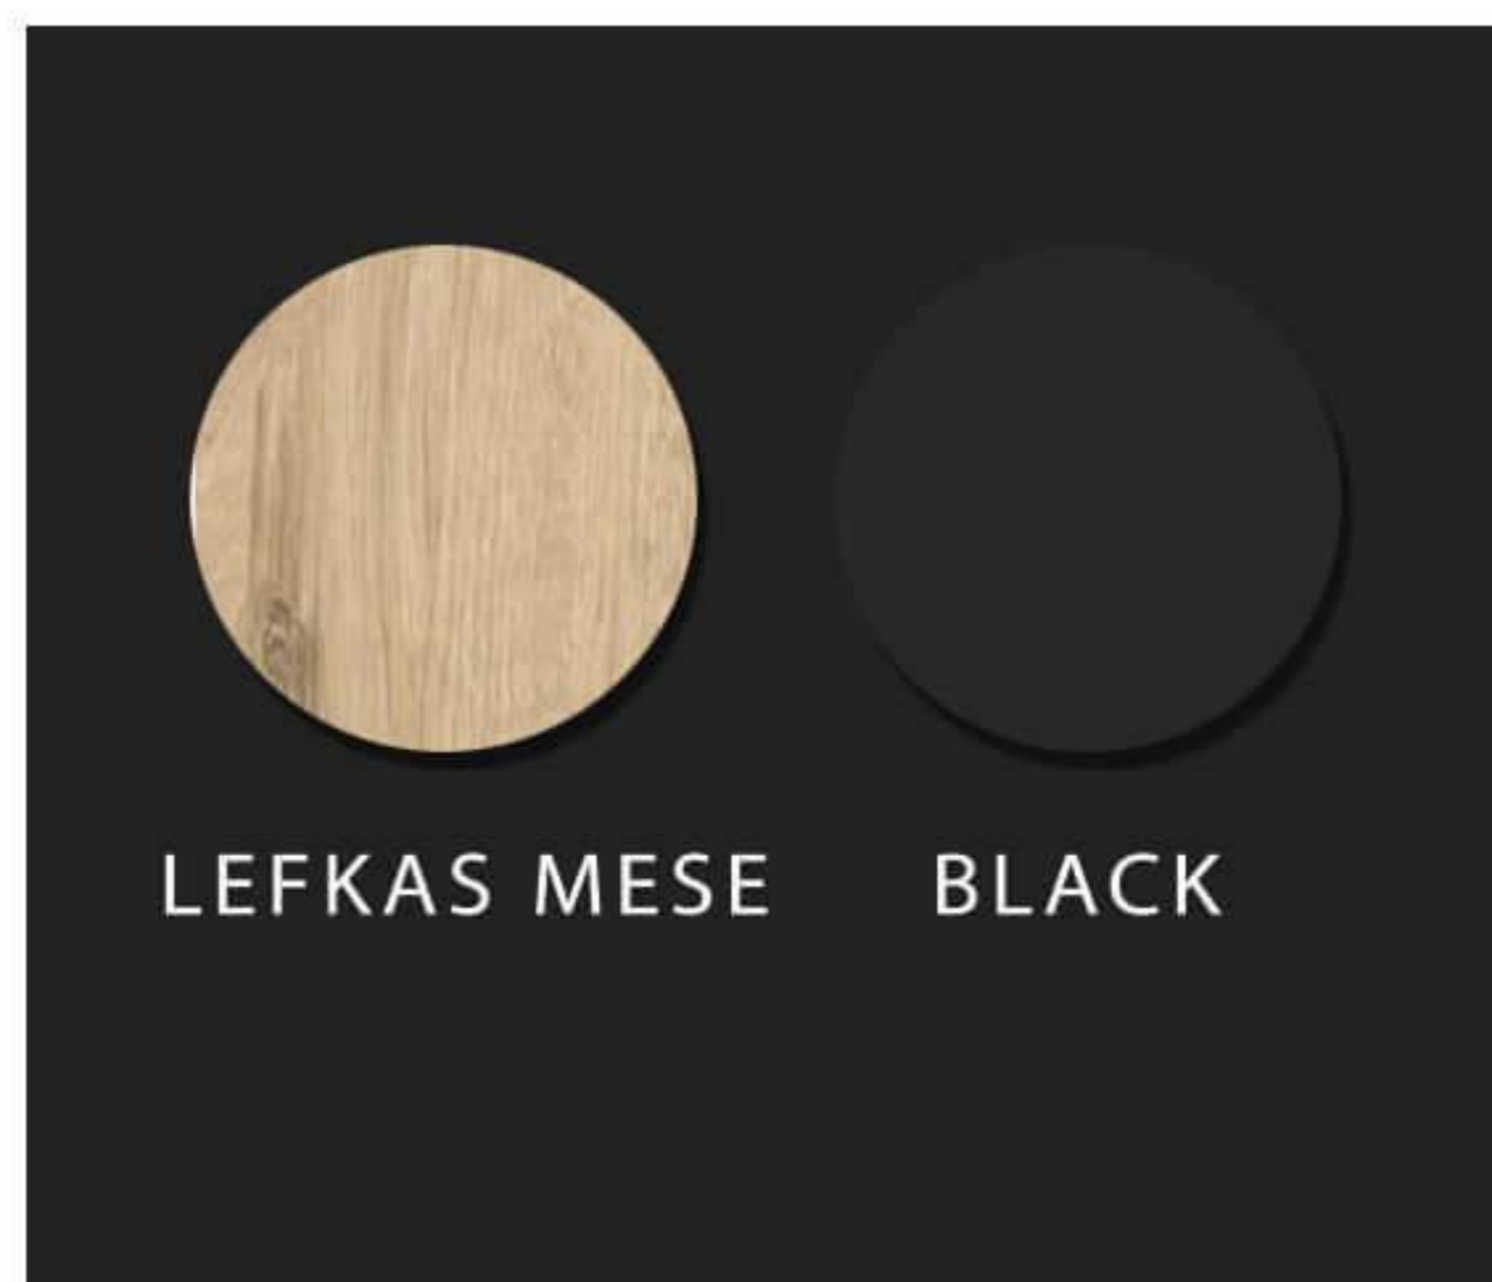

Ramada-65

walmix®
BATHROOM FURNITURE

CABINET : 65x45x55
Lid Mirror : 60x10x85