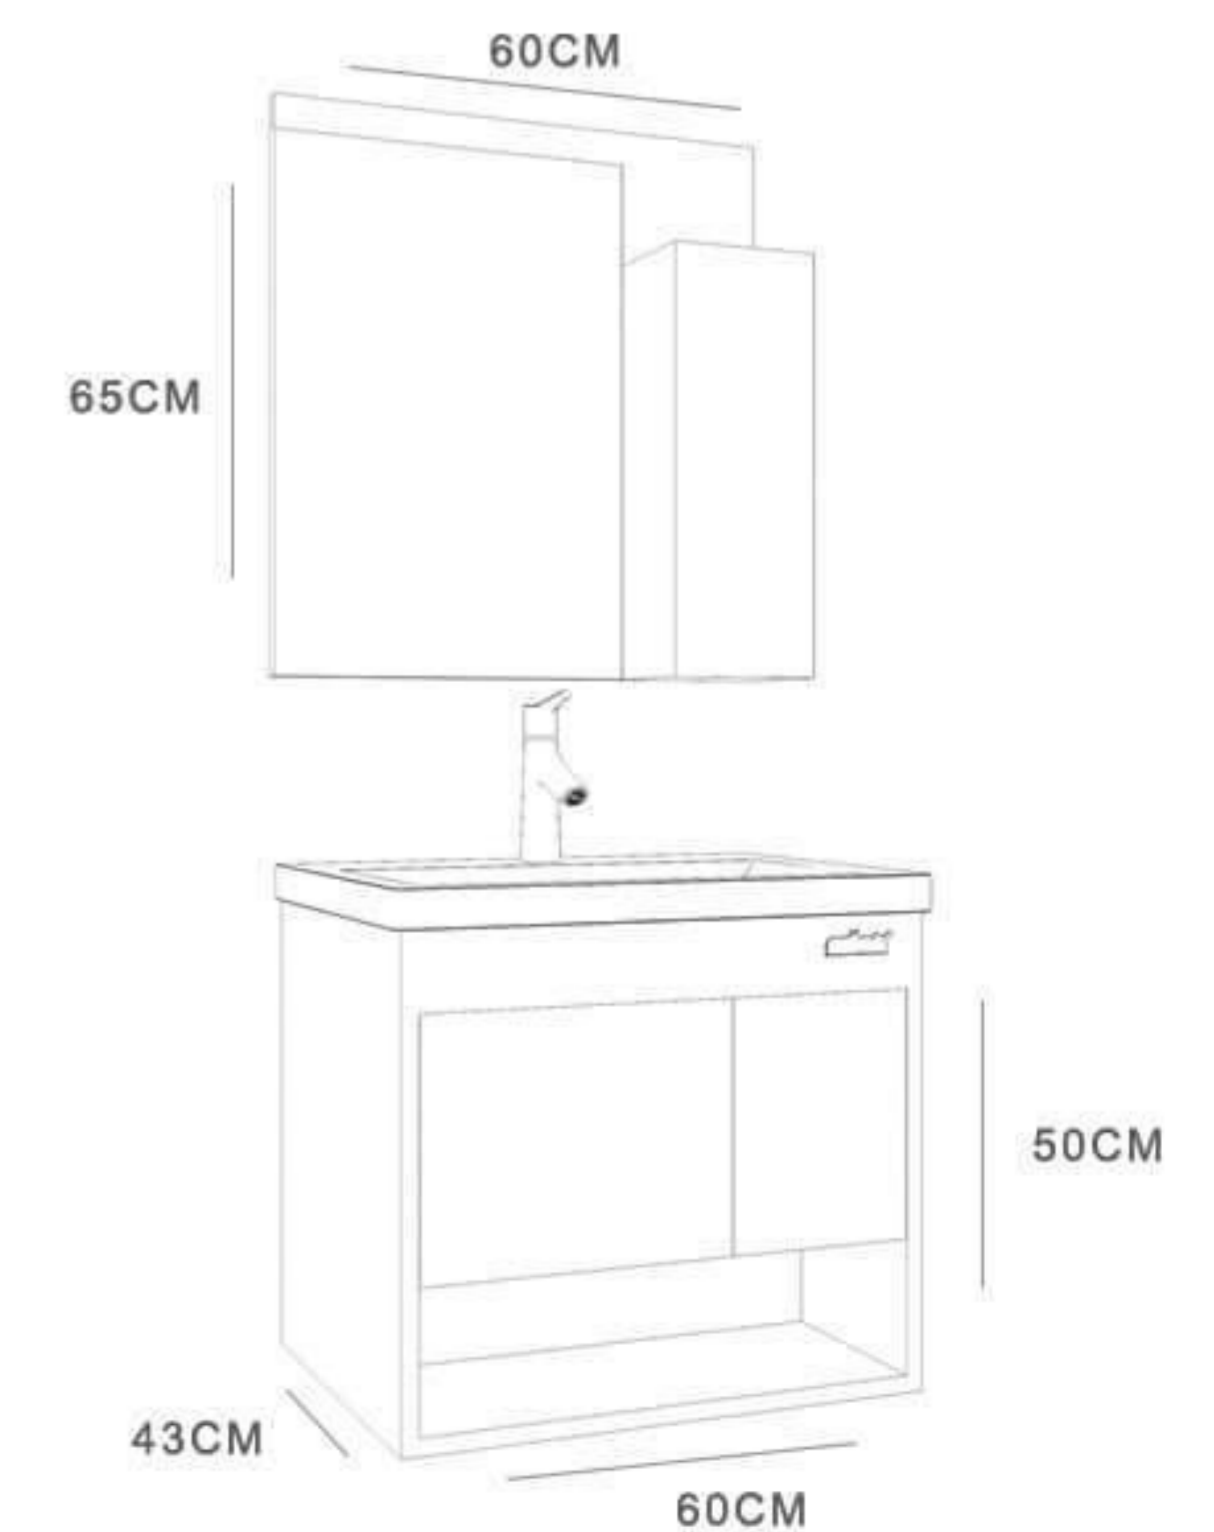

# Shark-80

CABINET : 80x45x50  
MIRROR : 75x65

BLACK

NEW COLLECTION

Soft-55

CABINET : 55x35x50  
MIRROR : 50x65

BENDIR-300 ATLANTIK CAM

**walumix**<sup>®</sup>  
BATHROOM FURNITURE

# Soft-80

**WALMIX®**  
**BATHROOM FURNITURE**

CABINET : 80X45X50  
MIRROR : 75X60

Open new - 60

**WALMIX**<sup>®</sup>  
BATHROOM FURNITURE

CABINET : 60X43X50  
MIRROR : 60X65

IRONY

BAROK

Right - 80

CABINET : 80x43x50  
MIRROR : 75x65