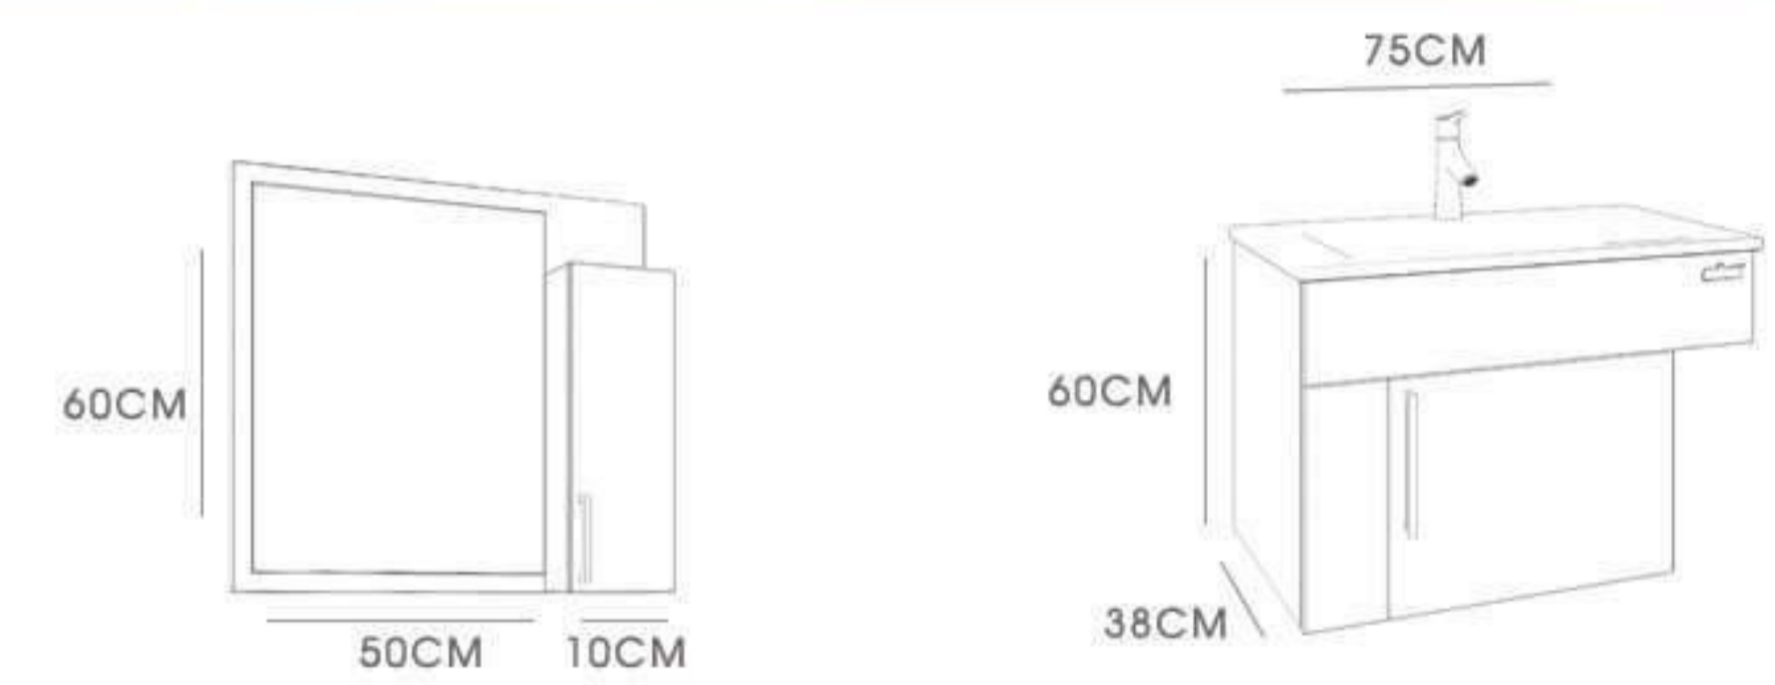

# Puzzle-75

CABINET : 75x45x50  
MIRROR : 70x65

# Puzzle-65

CABINET : 65x38x60  
MIRROR : 60x15x50

WHITE

ATLANTIK CAM

# Puzzle - 75 Plus

**WALMIX**<sup>®</sup>  
BATHROOM FURNITURE

CABINET : 75x38x60  
MIRROR : 60x10x50

KUDUM 296

IRONY

# DREAM - 100

- CABINET : 100X45X28
- MIRROR A : 20X120
- MIRROR B : 40X120
- SHELF CABINET : 100X40X10

WHITE

TAEK