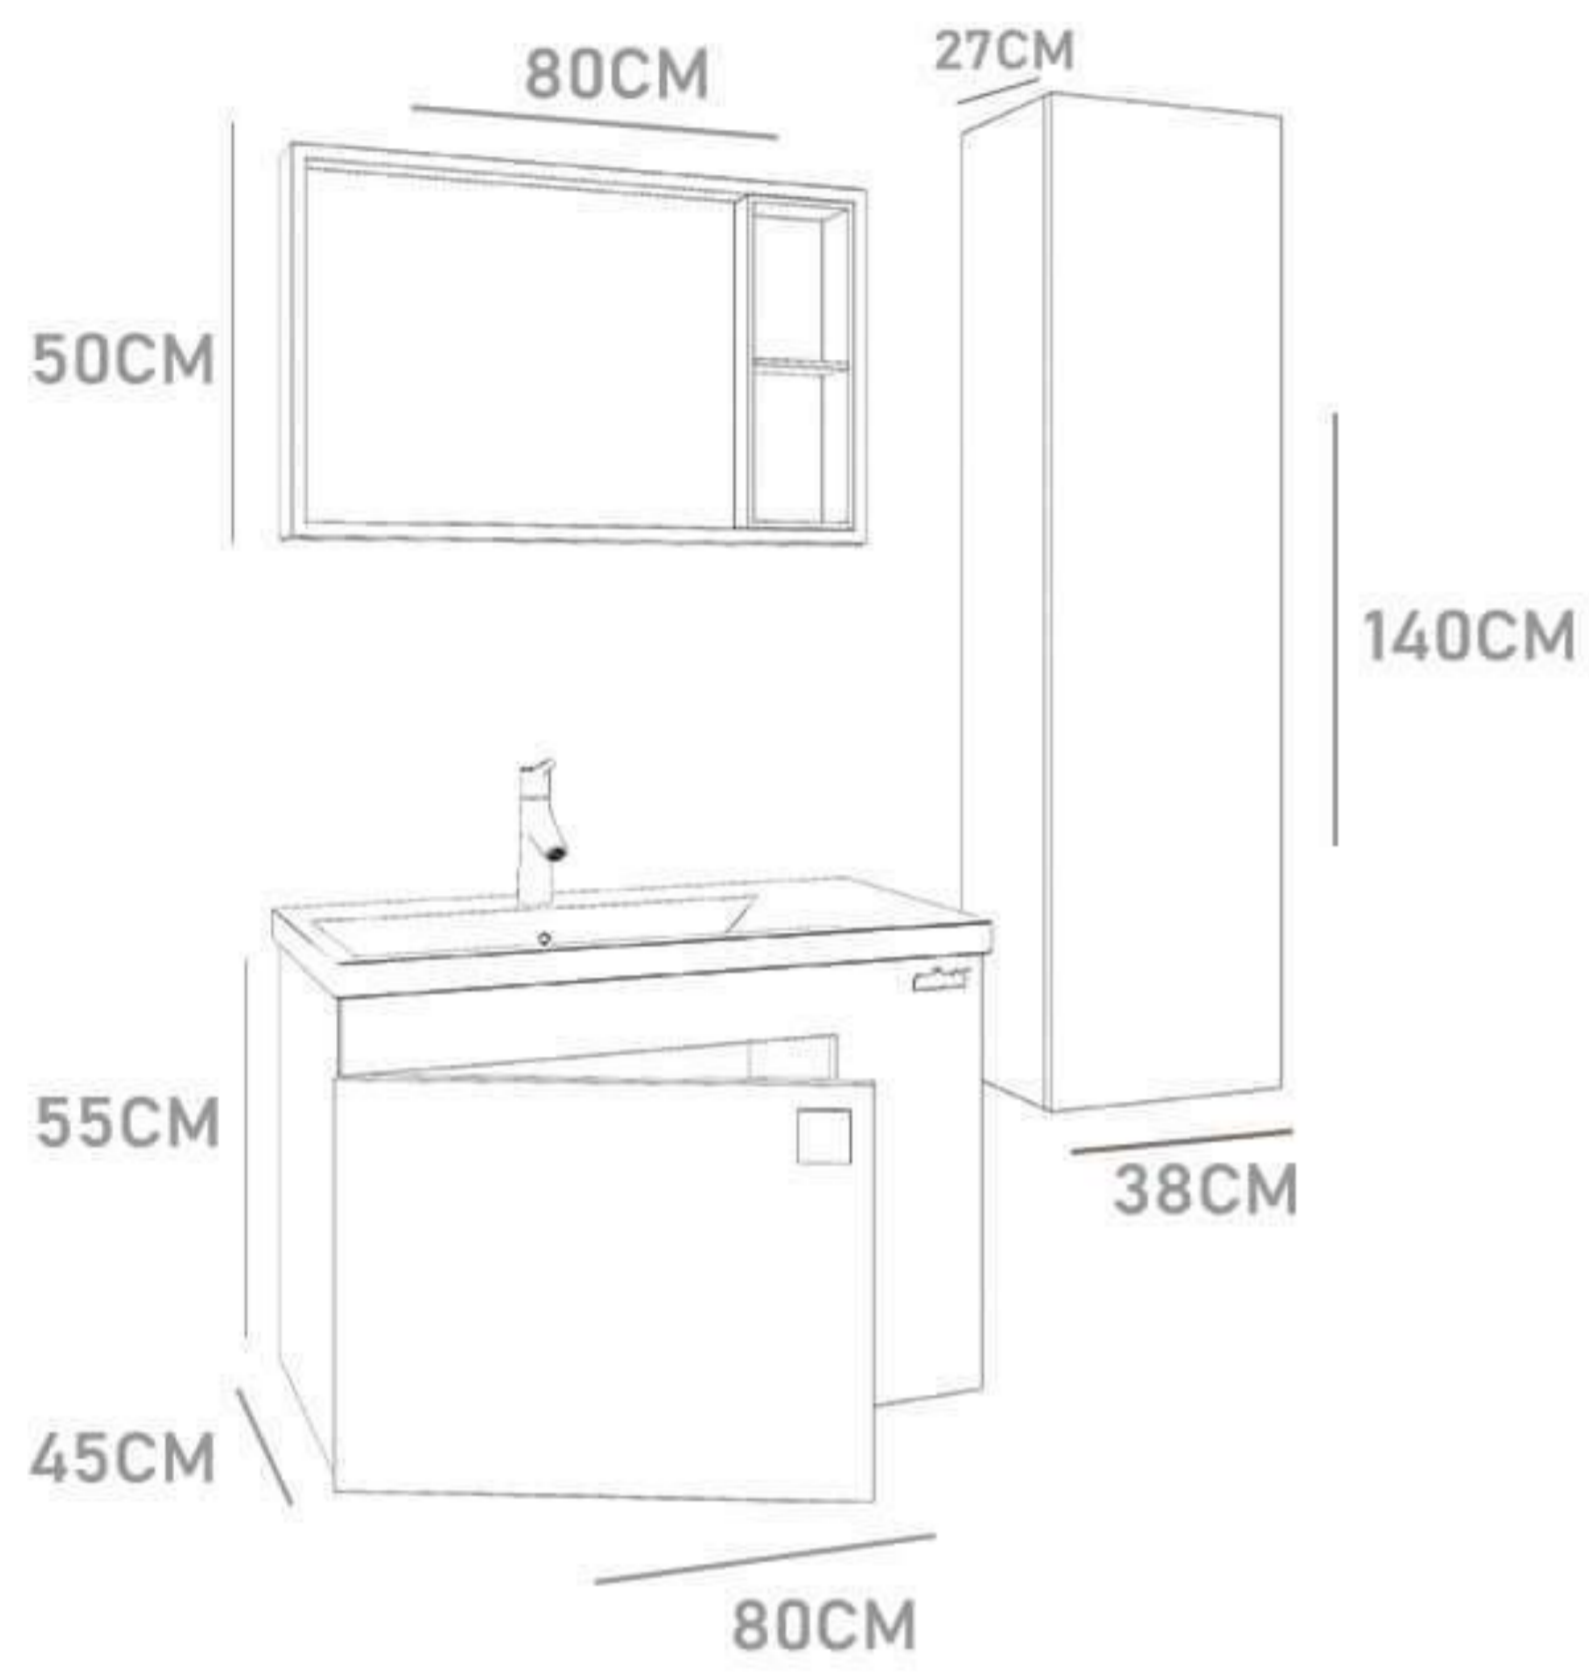

## HARMONY - 65

**WALMIX**<sup>®</sup>  
BATHROOM FURNITURE

CABINET : 65x45x50  
MIRROR : 60x70

Ola-60

CABINET : 60x38x60  
MIRROR : 60x10x50  
Side cabinet : 38x27x140

Ola-80

**WALMIX**<sup>®</sup>  
**BATHROOM FURNITURE**

CABINET : 80x45x55  
MIRROR : 50x10x80  
SIDE CABINET ; 140x38x27

SIDE - 50

CABINET : 50x35x50  
MIRROR : 45x65

GRAY

ATLANTIK CAM

**wal**mix<sup>®</sup>  
BATHROOM FURNITURE

Side-80

**WALMIX**<sup>®</sup>  
**BATHROOM FURNITURE**

CABINET : 80x45x55  
MIRROR : 70x80

Side-100

CABINET : 100X45X55  
 MIRROR : 100x10 x70  
 Side Cabinet : 38x27x110

TEAK

WHITE

# Ramada-65

**walmix**<sup>®</sup>  
BATHROOM FURNITURE

CABINET : 65x45x55  
Lid Mirror : 60x10x85