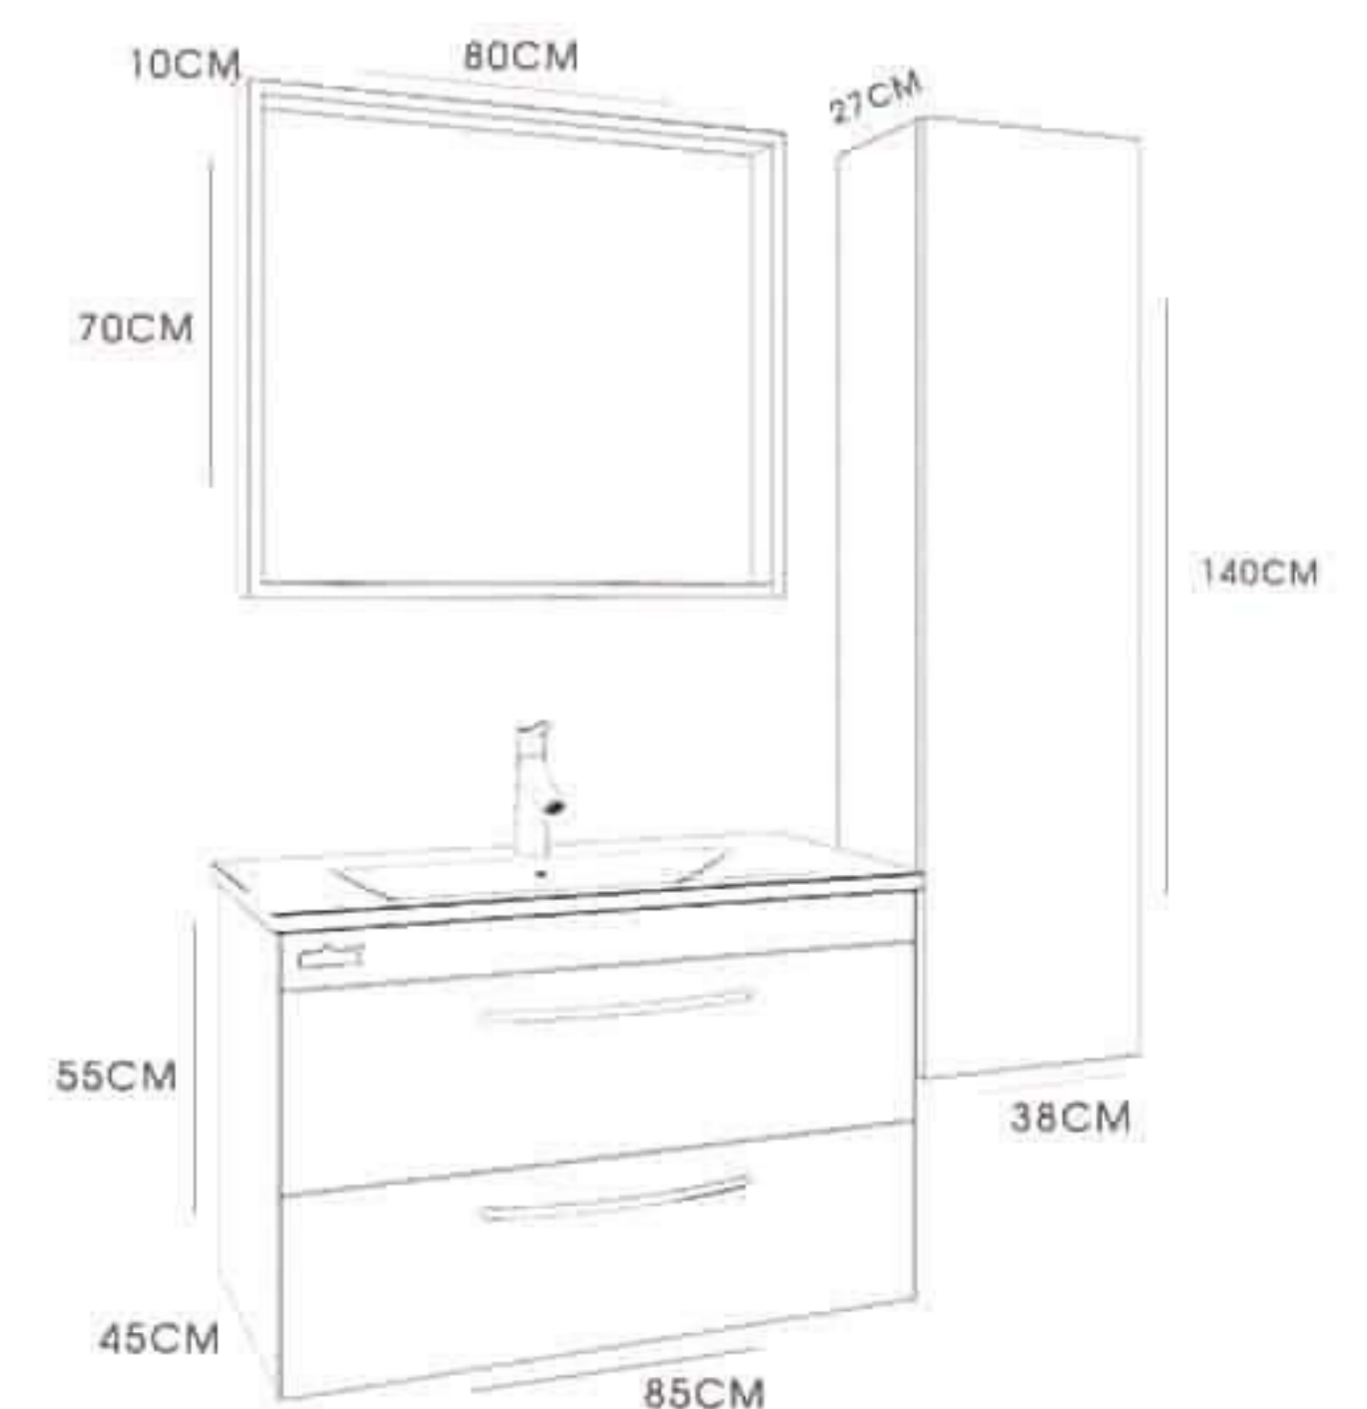

# Open-60

**WALOMIX**<sup>®</sup>  
**BATHROOM FURNITURE**

CABINET : 60X45X60  
MIRROR : 60X70

# Yasamine-80

**WALMIX**<sup>®</sup>  
**BATHROOM FURNITURE**

CABINET : 80x45x55  
MIRROR : 70x80

smart-85

**walumix**®  
**BATHROOM FURNITURE**

CABINET : 85x45x55  
MIRROR : 80x10x70  
SIDE CABINET : 38x27x140

BAROK

WHITE

**waMIX**<sup>®</sup>  
BATHROOM FURNITURE

Ishik - 70

CABINET : 70x45x60  
MIRROR : 70x70

# Ishik - 60

CABINET : 60x38x55  
MIRROR : 60x70

Royal - 80

CABINET : 80x36x50  
MIRROR : 80x70

- 
- 
- 
- 
- 

CABINET : 65x36x50  
MIRROR : 60x70

Royal 65 - V2