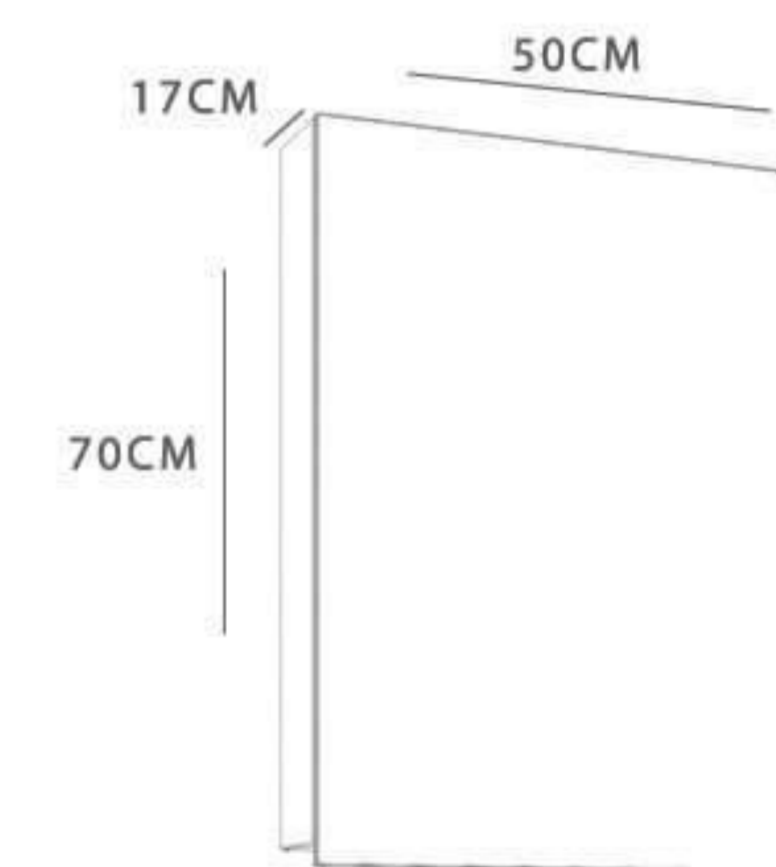

Riva - 55

Cabinet : 55x45x50

Mirror : 50x17x70

BLACK

BELLY

MDF

walumix®
BATHROOM FURNITURE