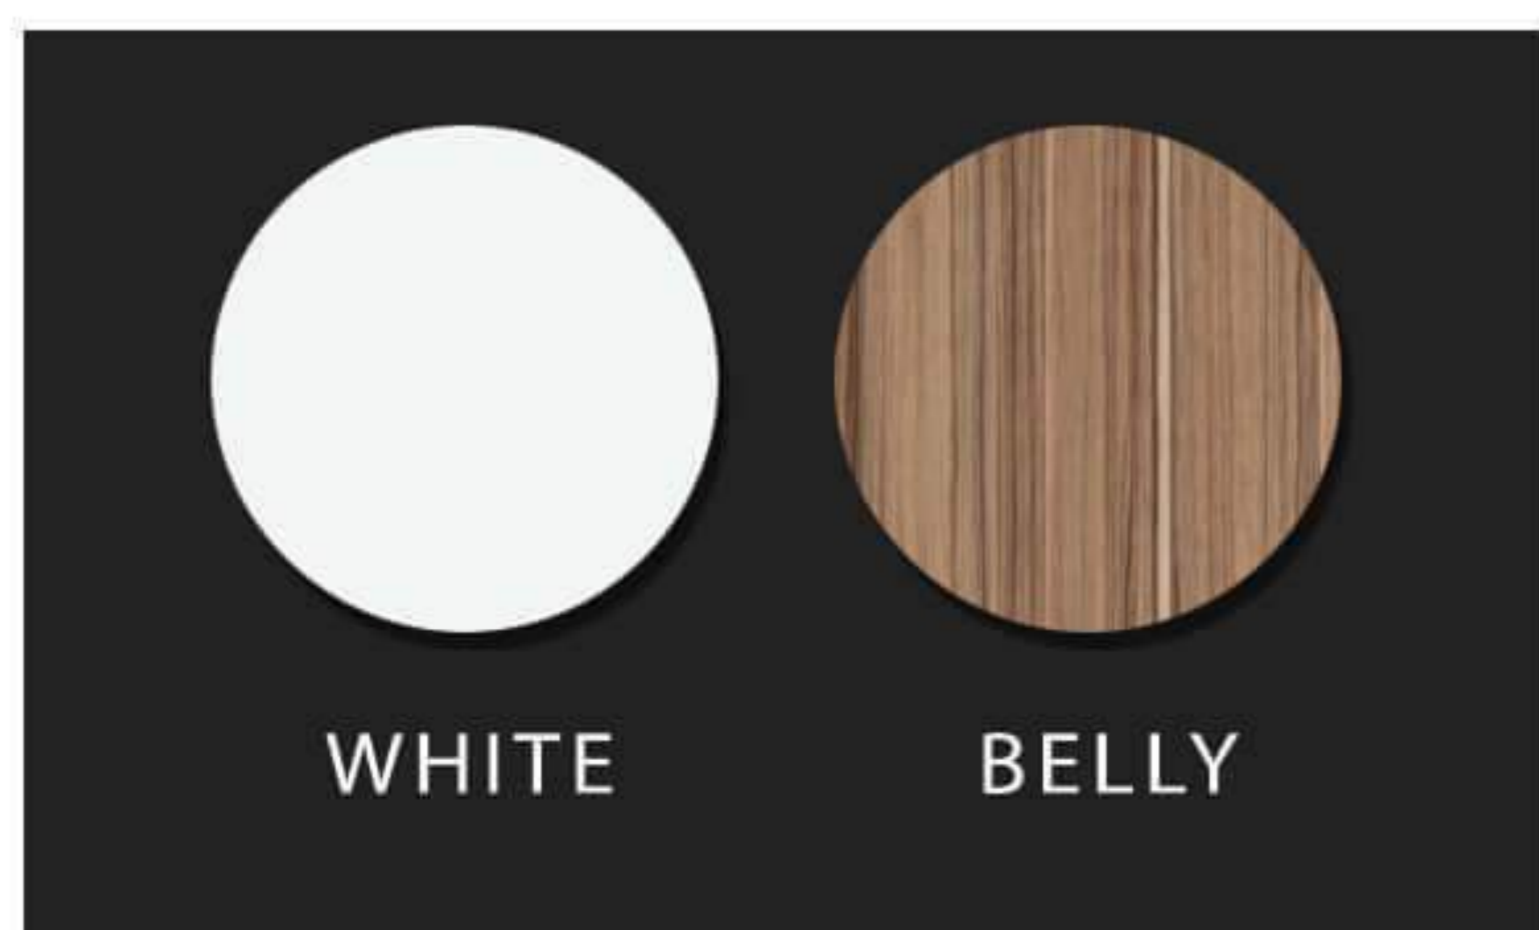

CABINET : 120x45x58
MIRROR : 110x70