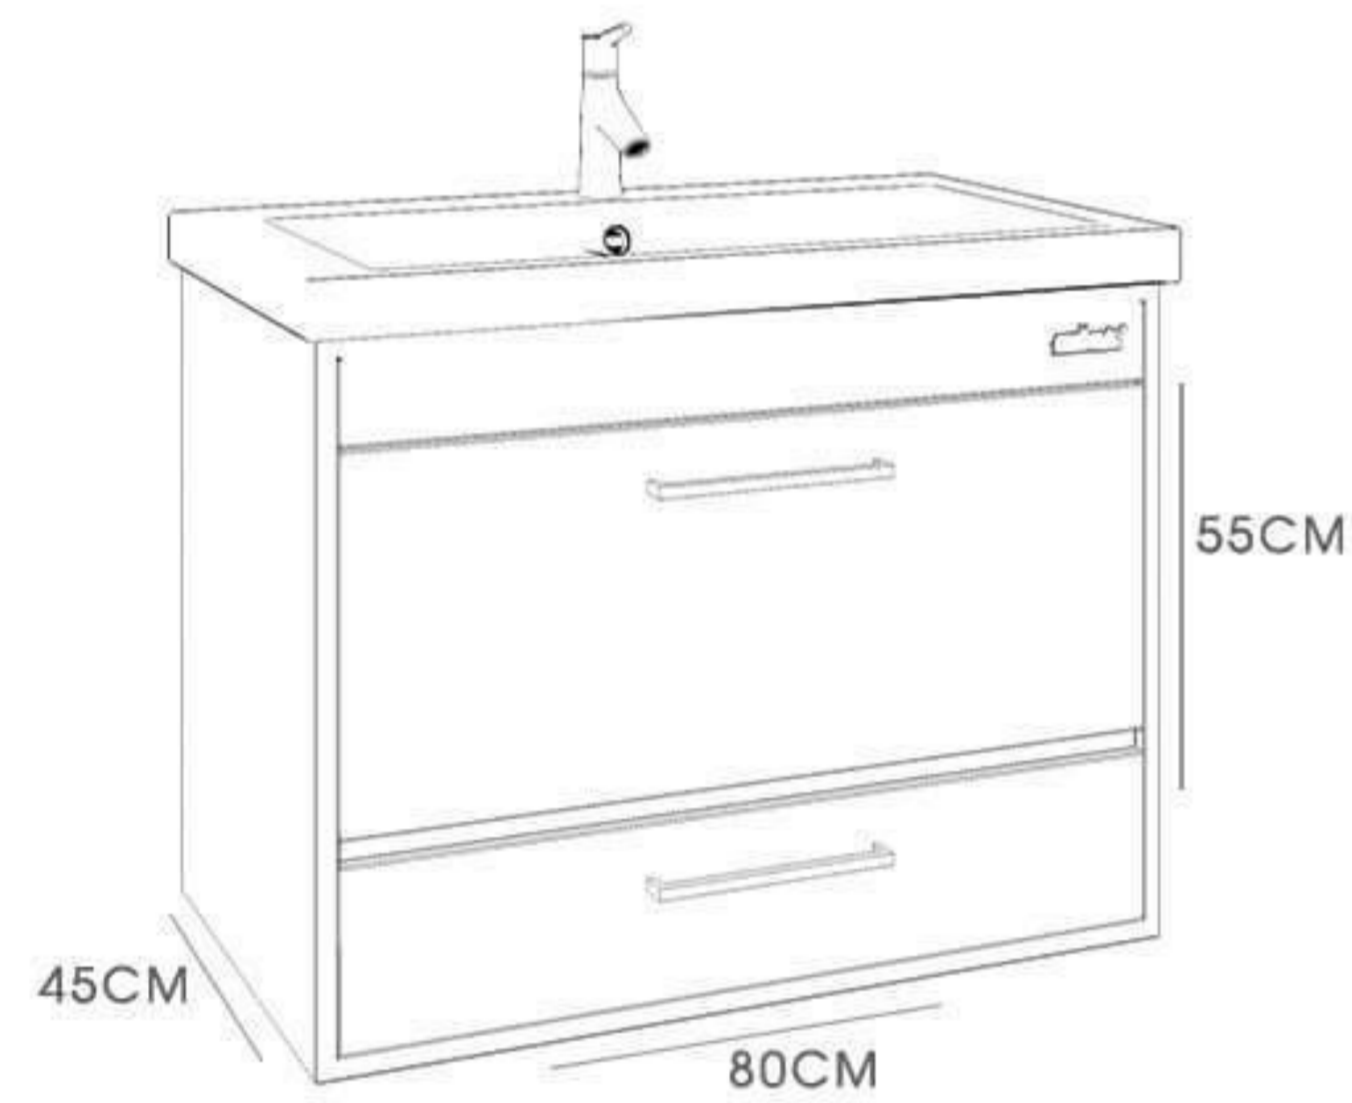

Yasamine-80

WALMIX®
BATHROOM FURNITURE

CABINET : 80x45x55
MIRROR : 70x80