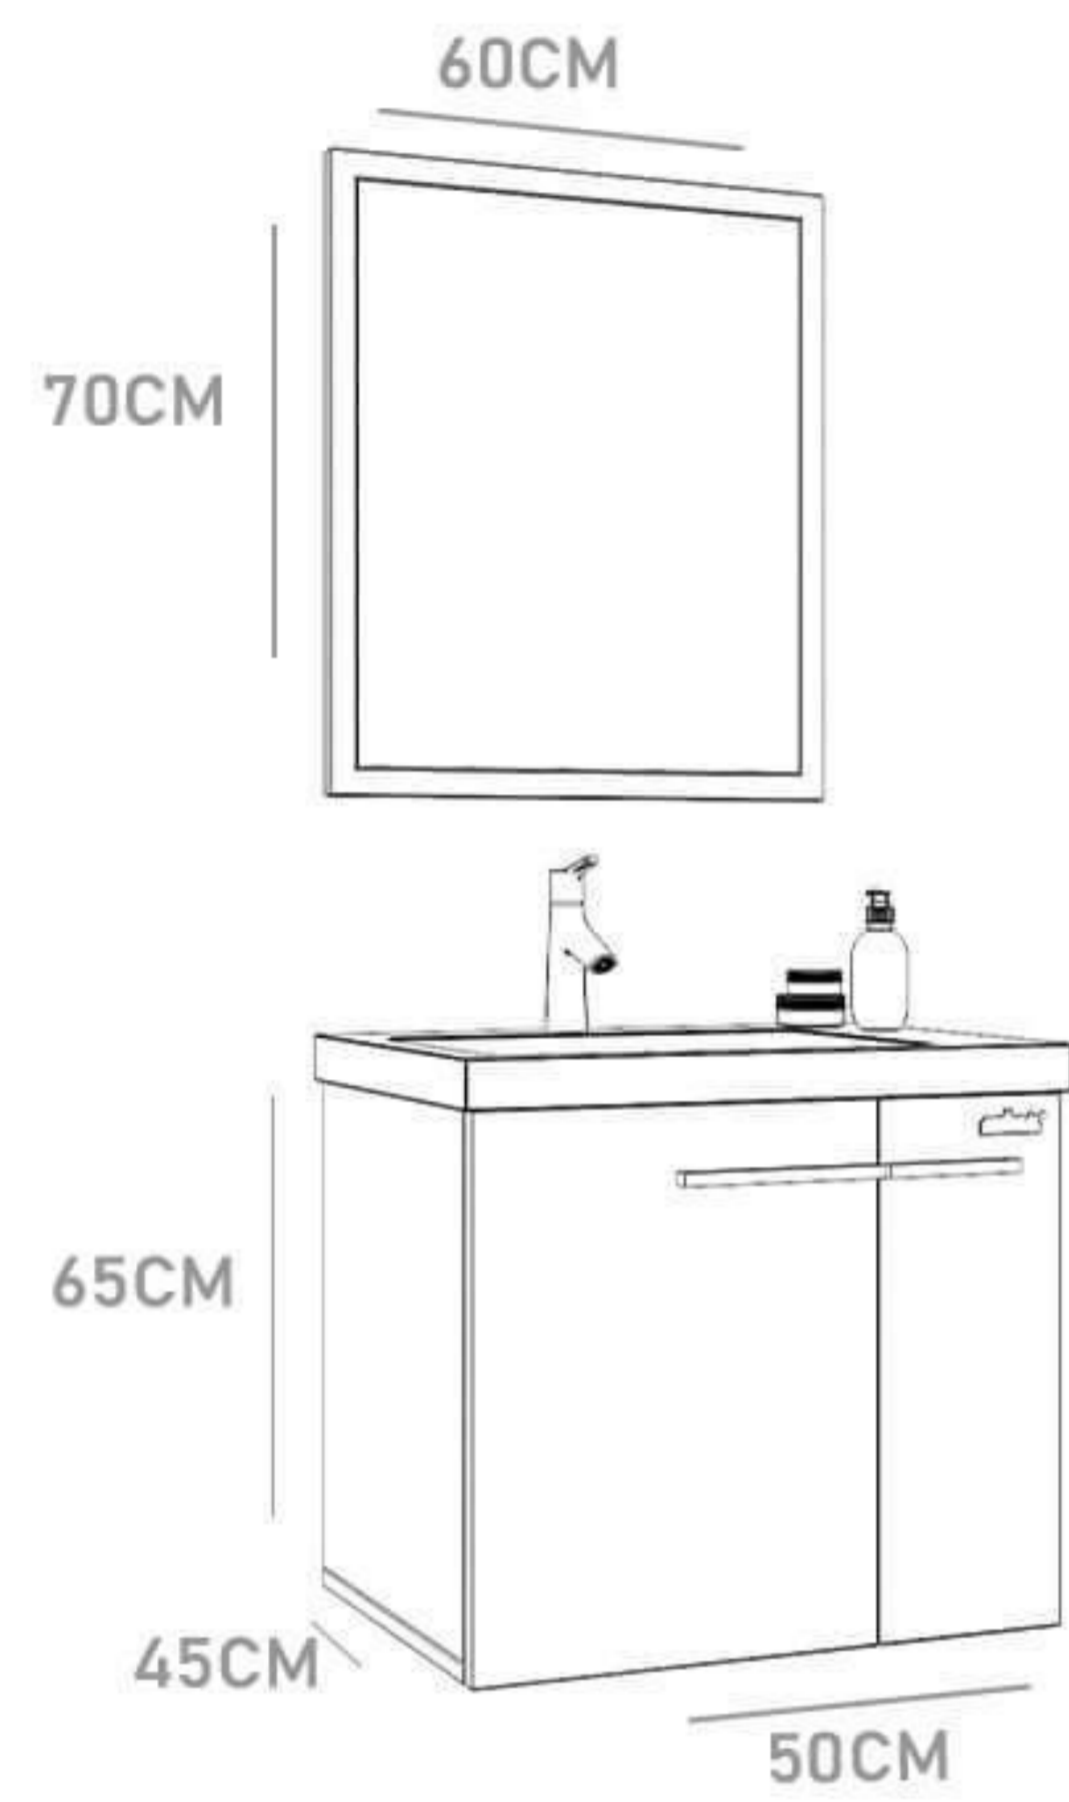

# SIMPLE - 85

**WALMIX**<sup>®</sup>  
BATHROOM FURNITURE

CABINET : 85x45x45  
MIRROR : 80x70  
SIDE CABINET ; 37x22x110

MDF

CABINET : 70x47x50  
 MIRROR : 70x80  
 Side cabinet : 37x27x110

OPAL - 60

CABINET : 60x38x55  
MIRROR : 60x70

## HARMONY - 65

**WALMIX**<sup>®</sup>  
BATHROOM FURNITURE

CABINET : 65x45x50  
MIRROR : 60x70

Ola-60

CABINET : 60x38x60  
MIRROR : 60x10x50  
Side cabinet : 38x27x140

Ola-80

**WALMIX**<sup>®</sup>  
**BATHROOM FURNITURE**

CABINET : 80x45x55  
MIRROR : 50x10x80  
SIDE CABINET ; 140x38x27

SIDE - 50

CABINET : 50x35x50  
MIRROR : 45x65

GRAY

ATLANTIK CAM

**wal**mix<sup>®</sup>  
BATHROOM FURNITURE

Side-80

**WALMIX**<sup>®</sup>  
**BATHROOM FURNITURE**

CABINET : 80x45x55  
MIRROR : 70x80

Side-100

CABINET : 100X45X55  
 MIRROR : 100x10 x70  
 Side Cabinet : 38x27x110

TEAK

WHITE