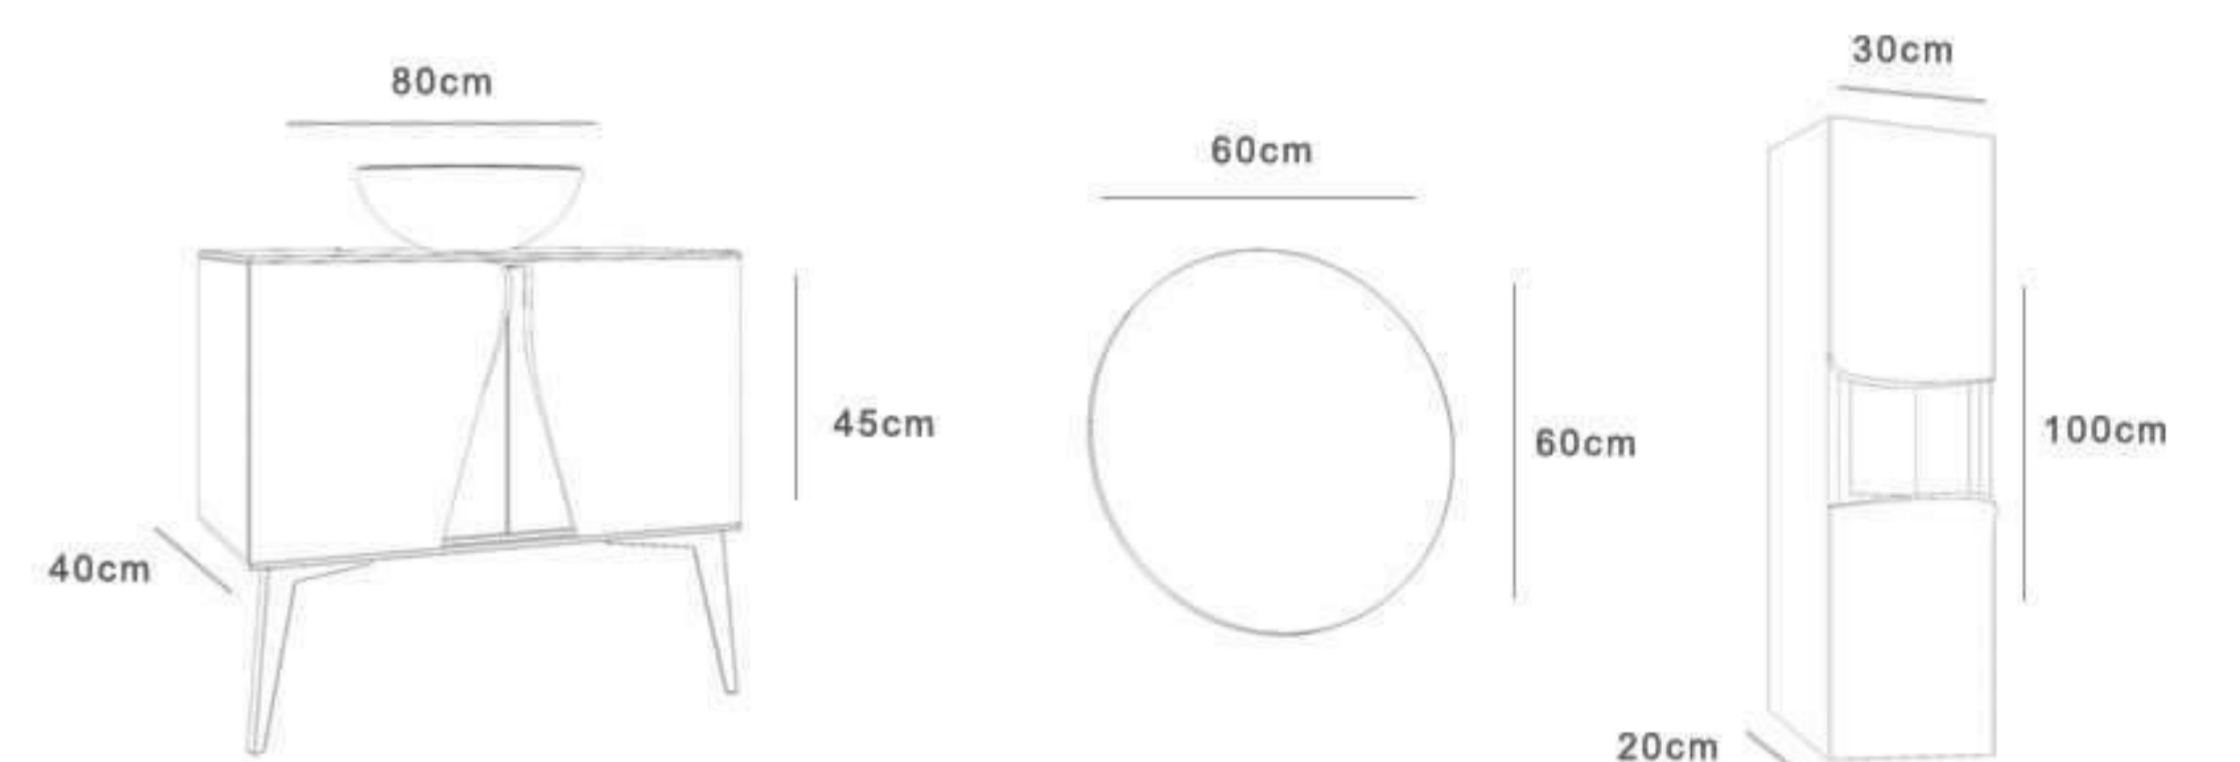

# Shelf New - 100 V2

**WALMIX**<sup>®</sup>  
**BATHROOM FURNITURE**

CABINET : 100x40x50  
MIRROR : 95x65

Shelf New - 100 V3

CABINET : 100x45x50  
MIRROR : 95x65

Queen - 80

CABINET : 80X40X45  
MIRROR : 60X60  
SIDE CABINET : 30X20X100