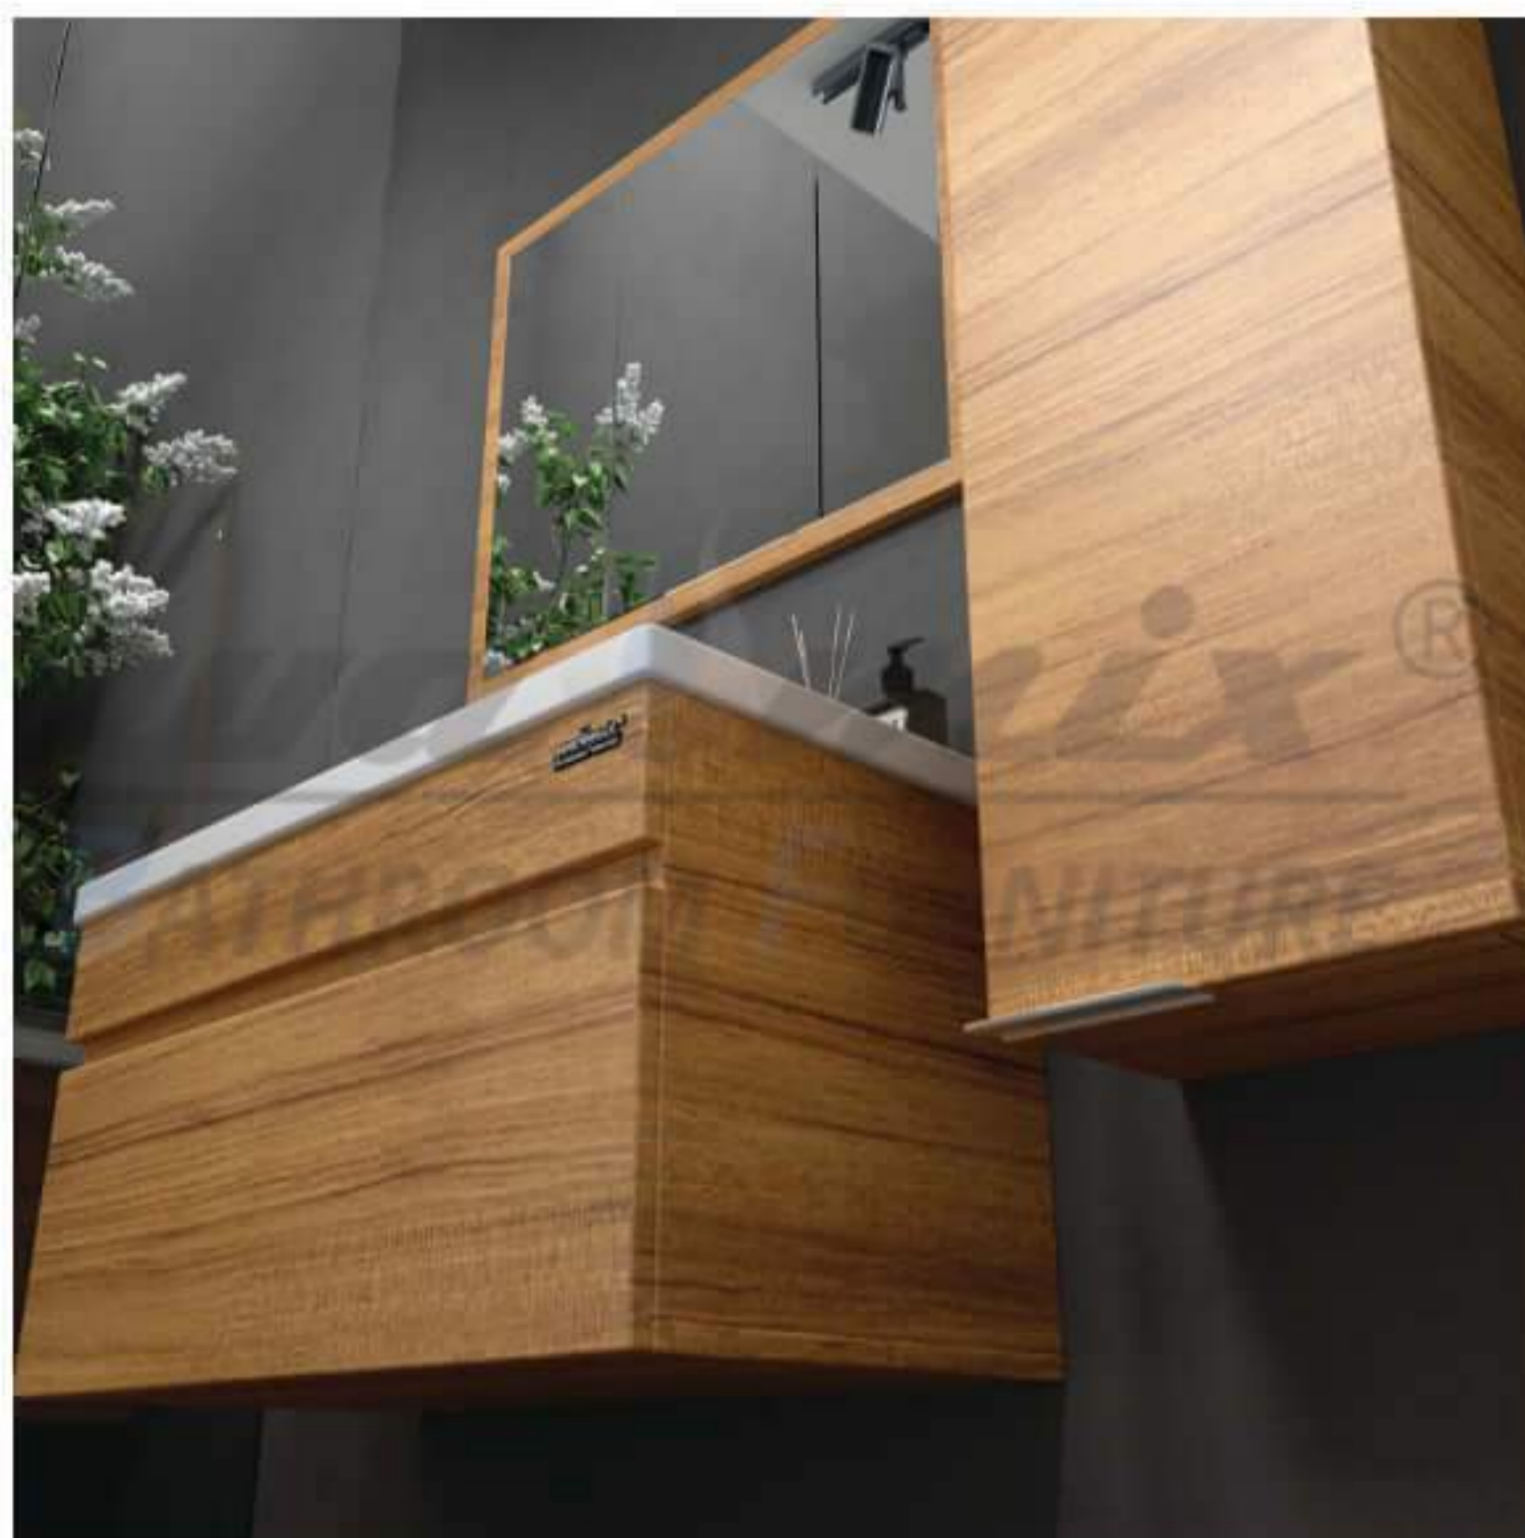

SIMPLE - 85

WALMIX®
BATHROOM FURNITURE

CABINET : 85x45x45
MIRROR : 80x70
SIDE CABINET ; 37x22x110

MDF