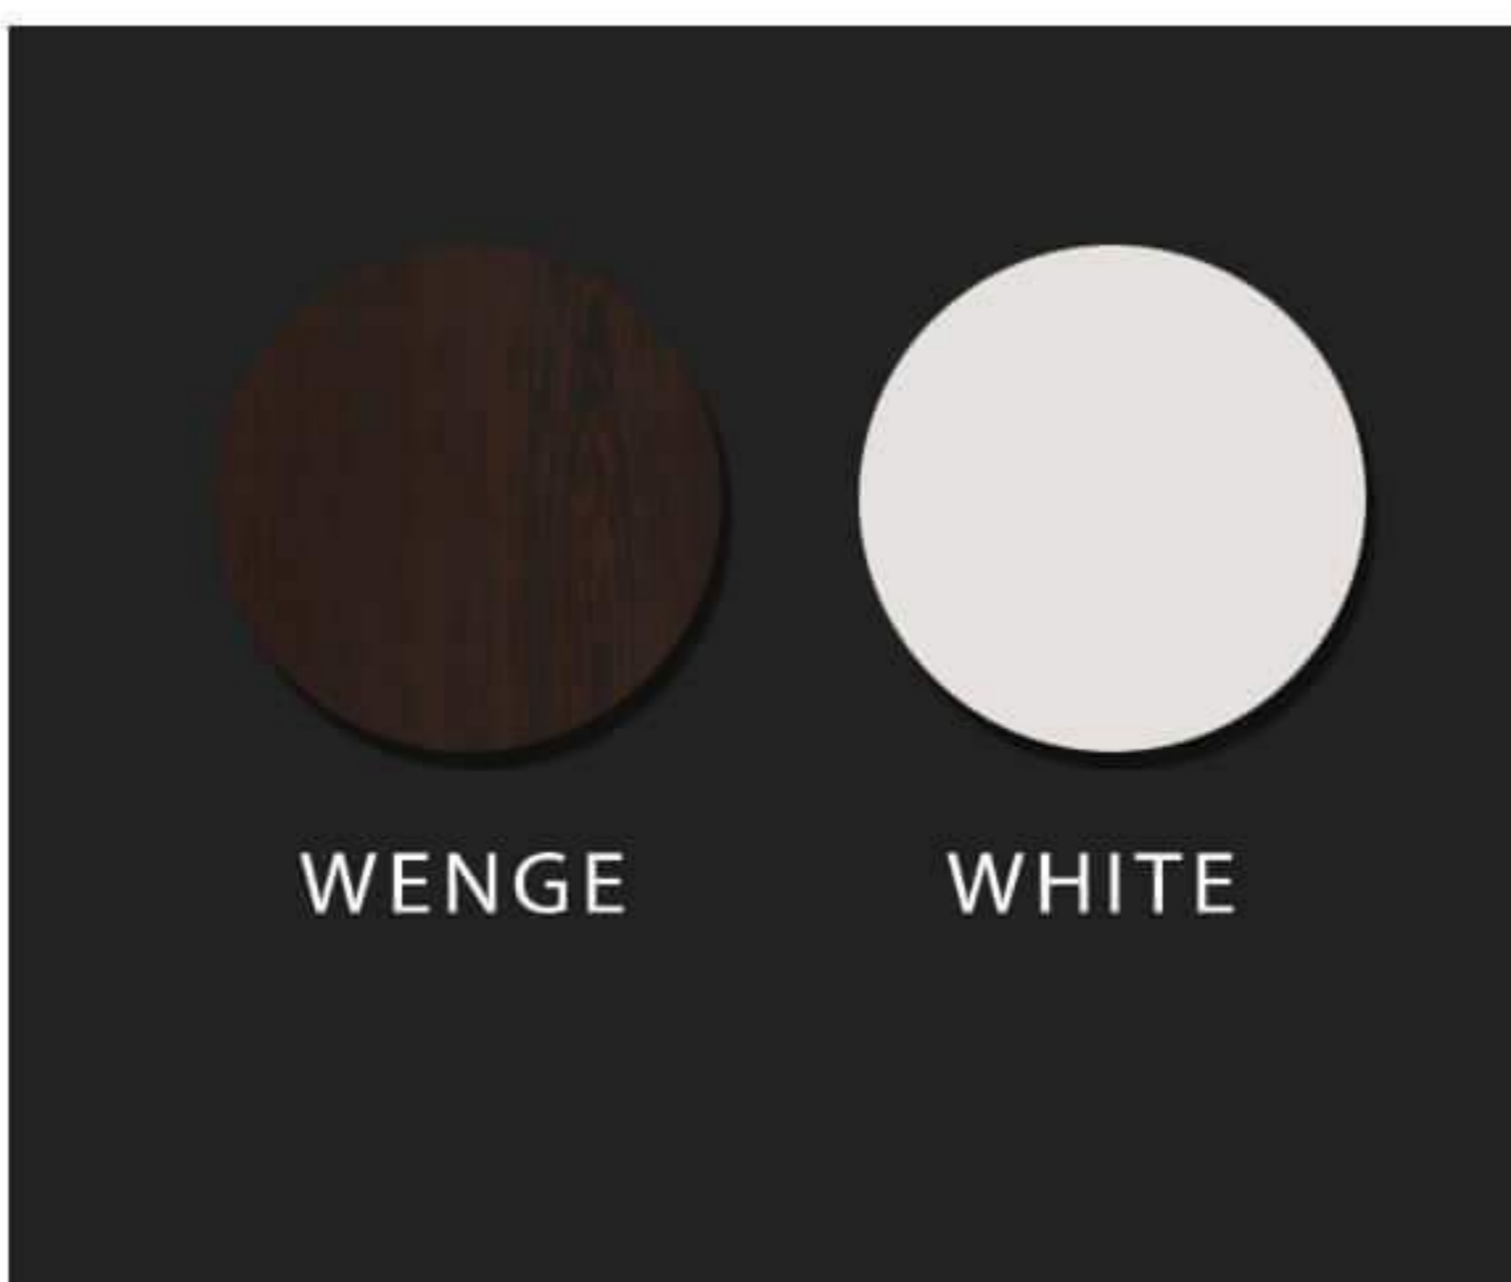

walmix®
BATHROOM FURNITURE

Cabinet : 70x45x50
Mirror : 60x10x70
Side cabinet : 35x22x80