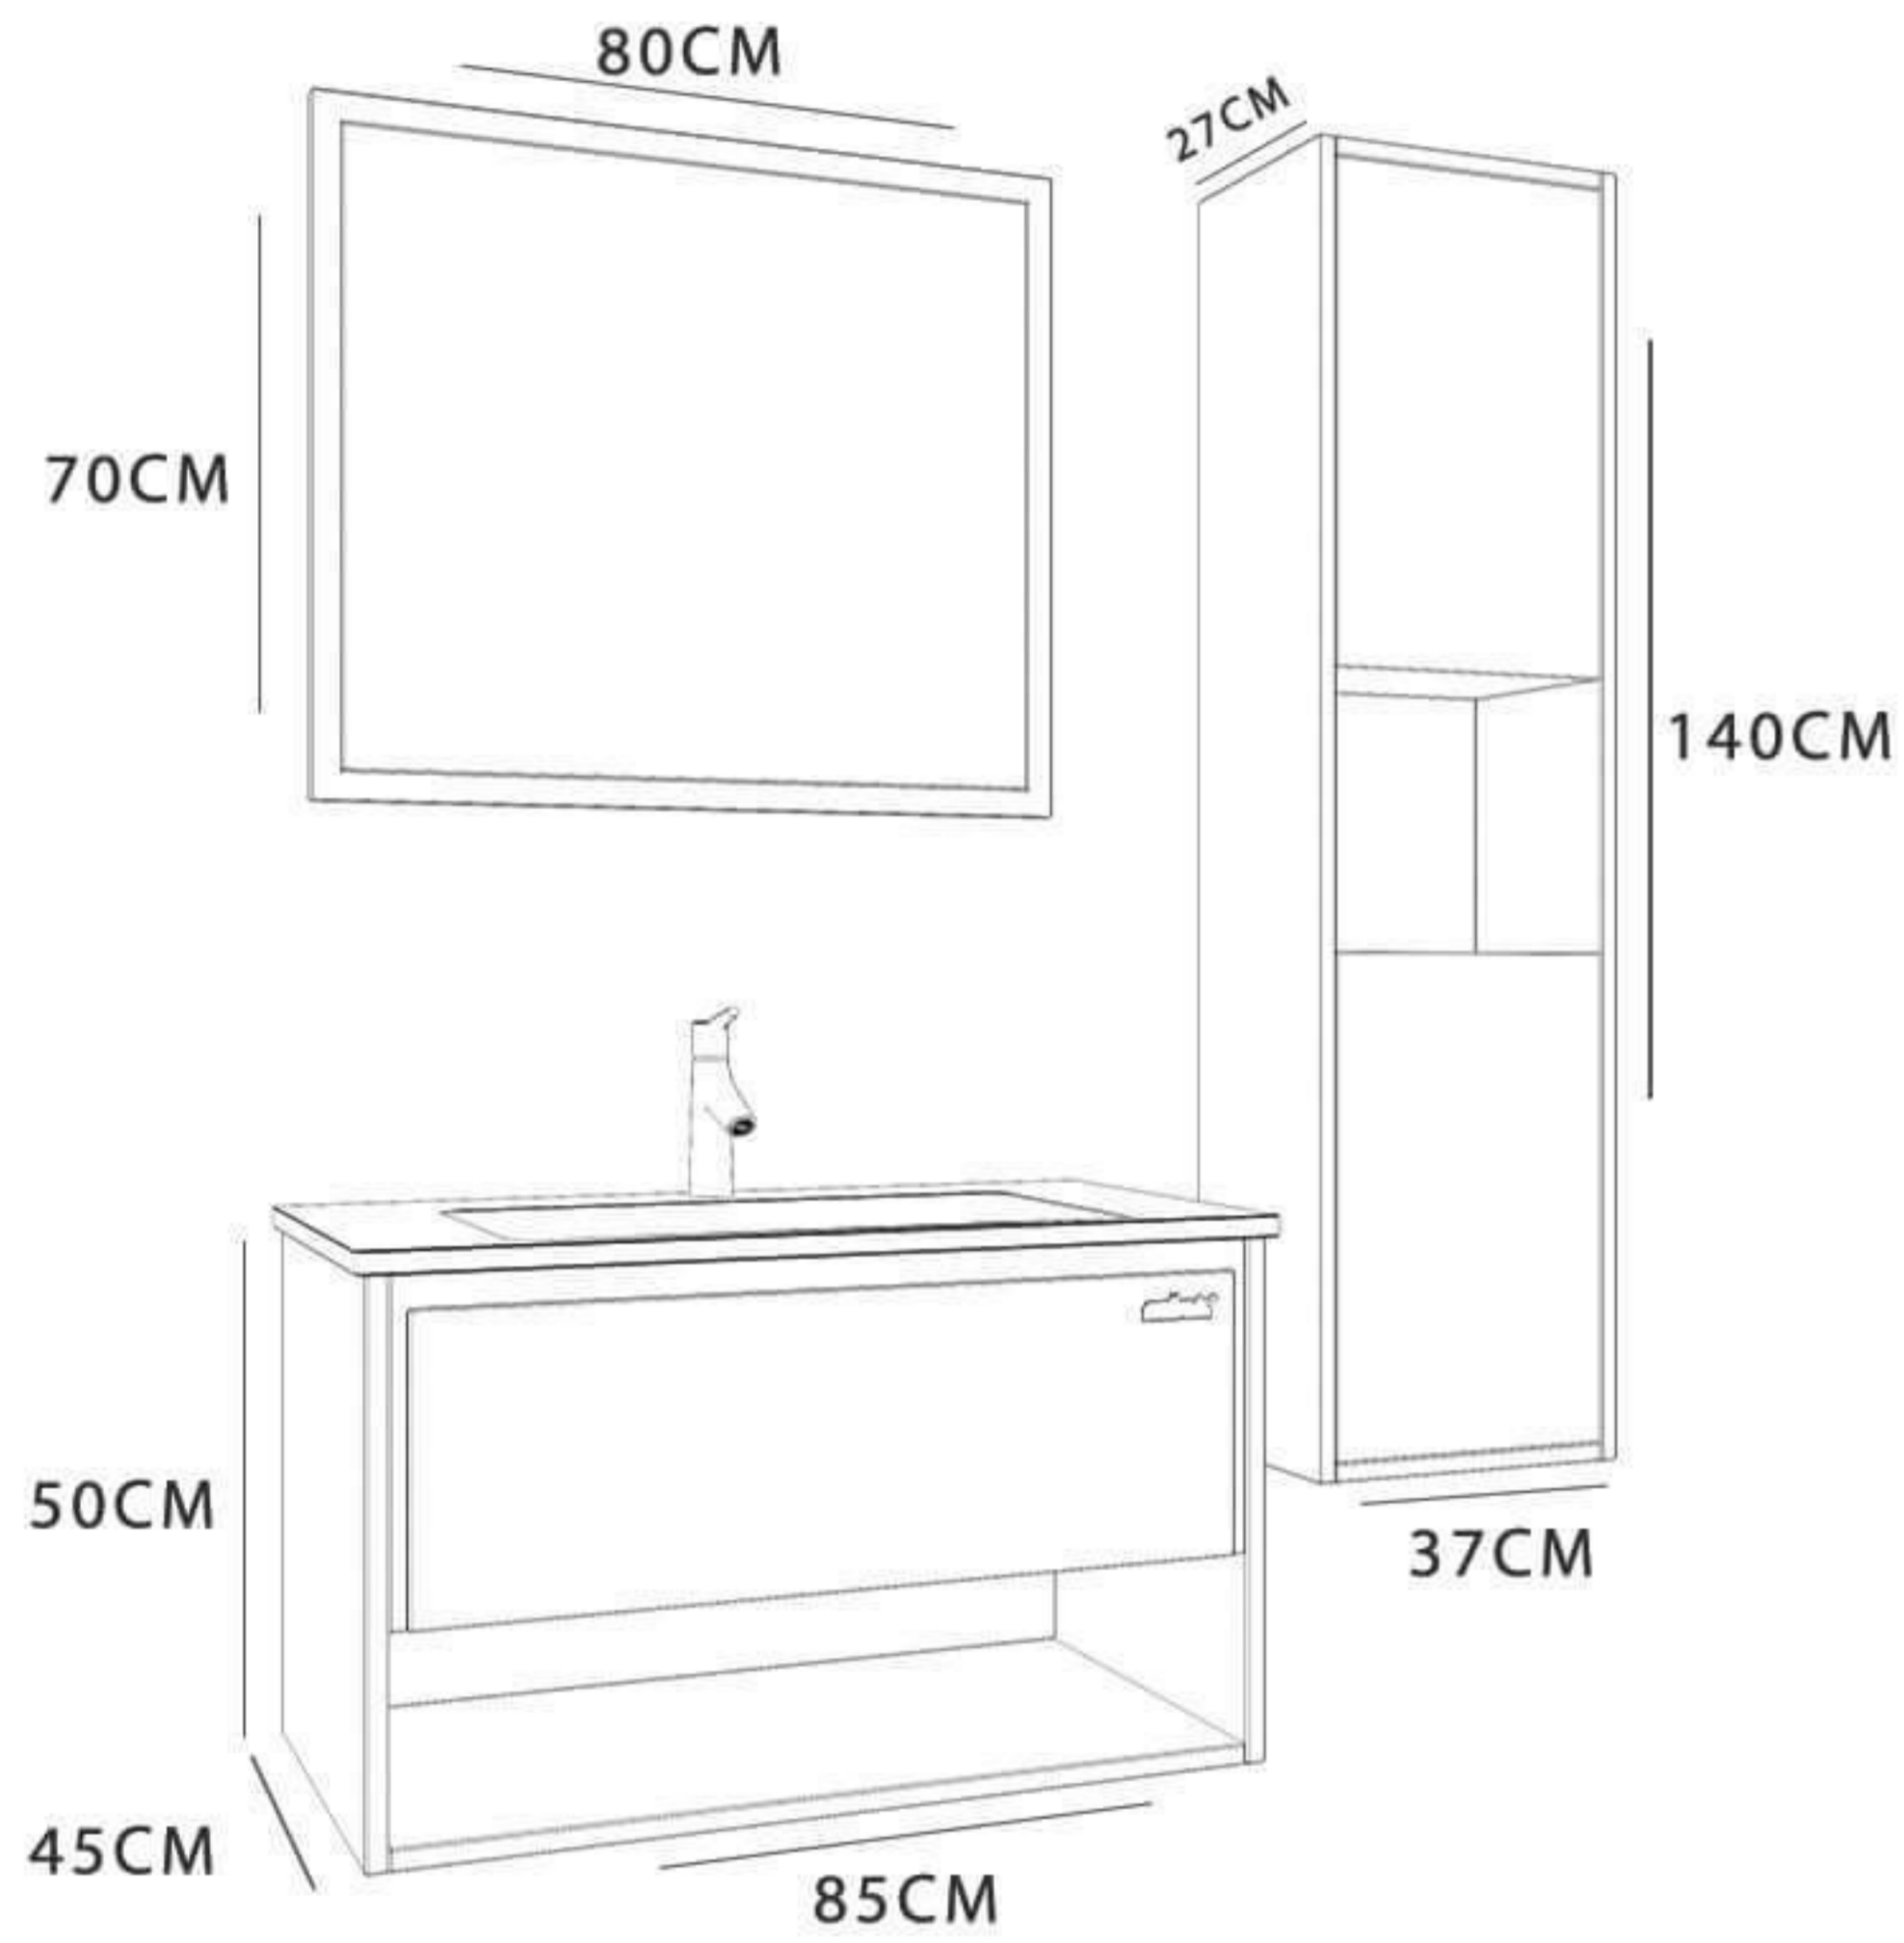

# Ramada-65

**walmix**<sup>®</sup>  
BATHROOM FURNITURE

CABINET : 65x45x55  
Lid Mirror : 60x10x85

# Acacia – 120

**walumix**®  
**BATHROOM FURNITURE**

CABINET : 120x45x50  
Mirror : 110x70

BAROK

WHITE

# ACACIA-85

**WALMIX**<sup>®</sup>  
**BATHROOM FURNITURE**

CABINET : 85x45x50  
MIRROR : 80x70  
Side cabinet : 37x27x140

# Ikiz - 120

**WALMIX**<sup>®</sup>  
**BATHROOM FURNITURE**

CABINET : 120x45x45  
MIRROR : 120x70