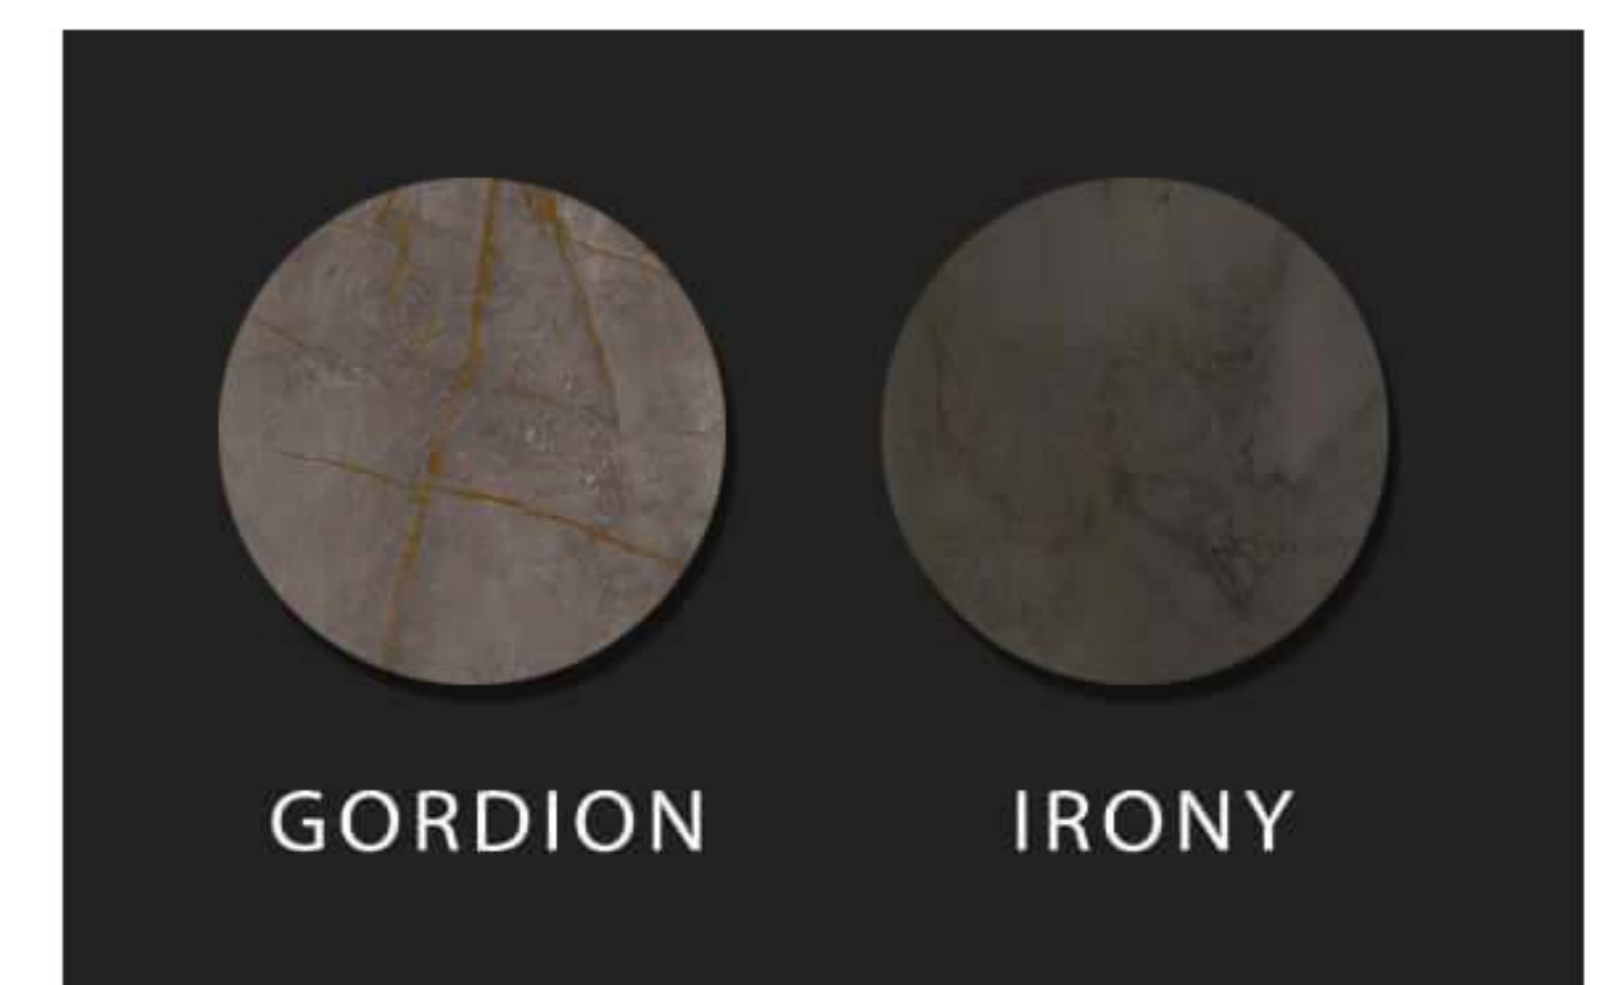

Trip- 120

WALMIX®
BATHROOM FURNITURE

Cabinet : 120x45x45
Mirror : 55x40
Side Mirror : 40x100