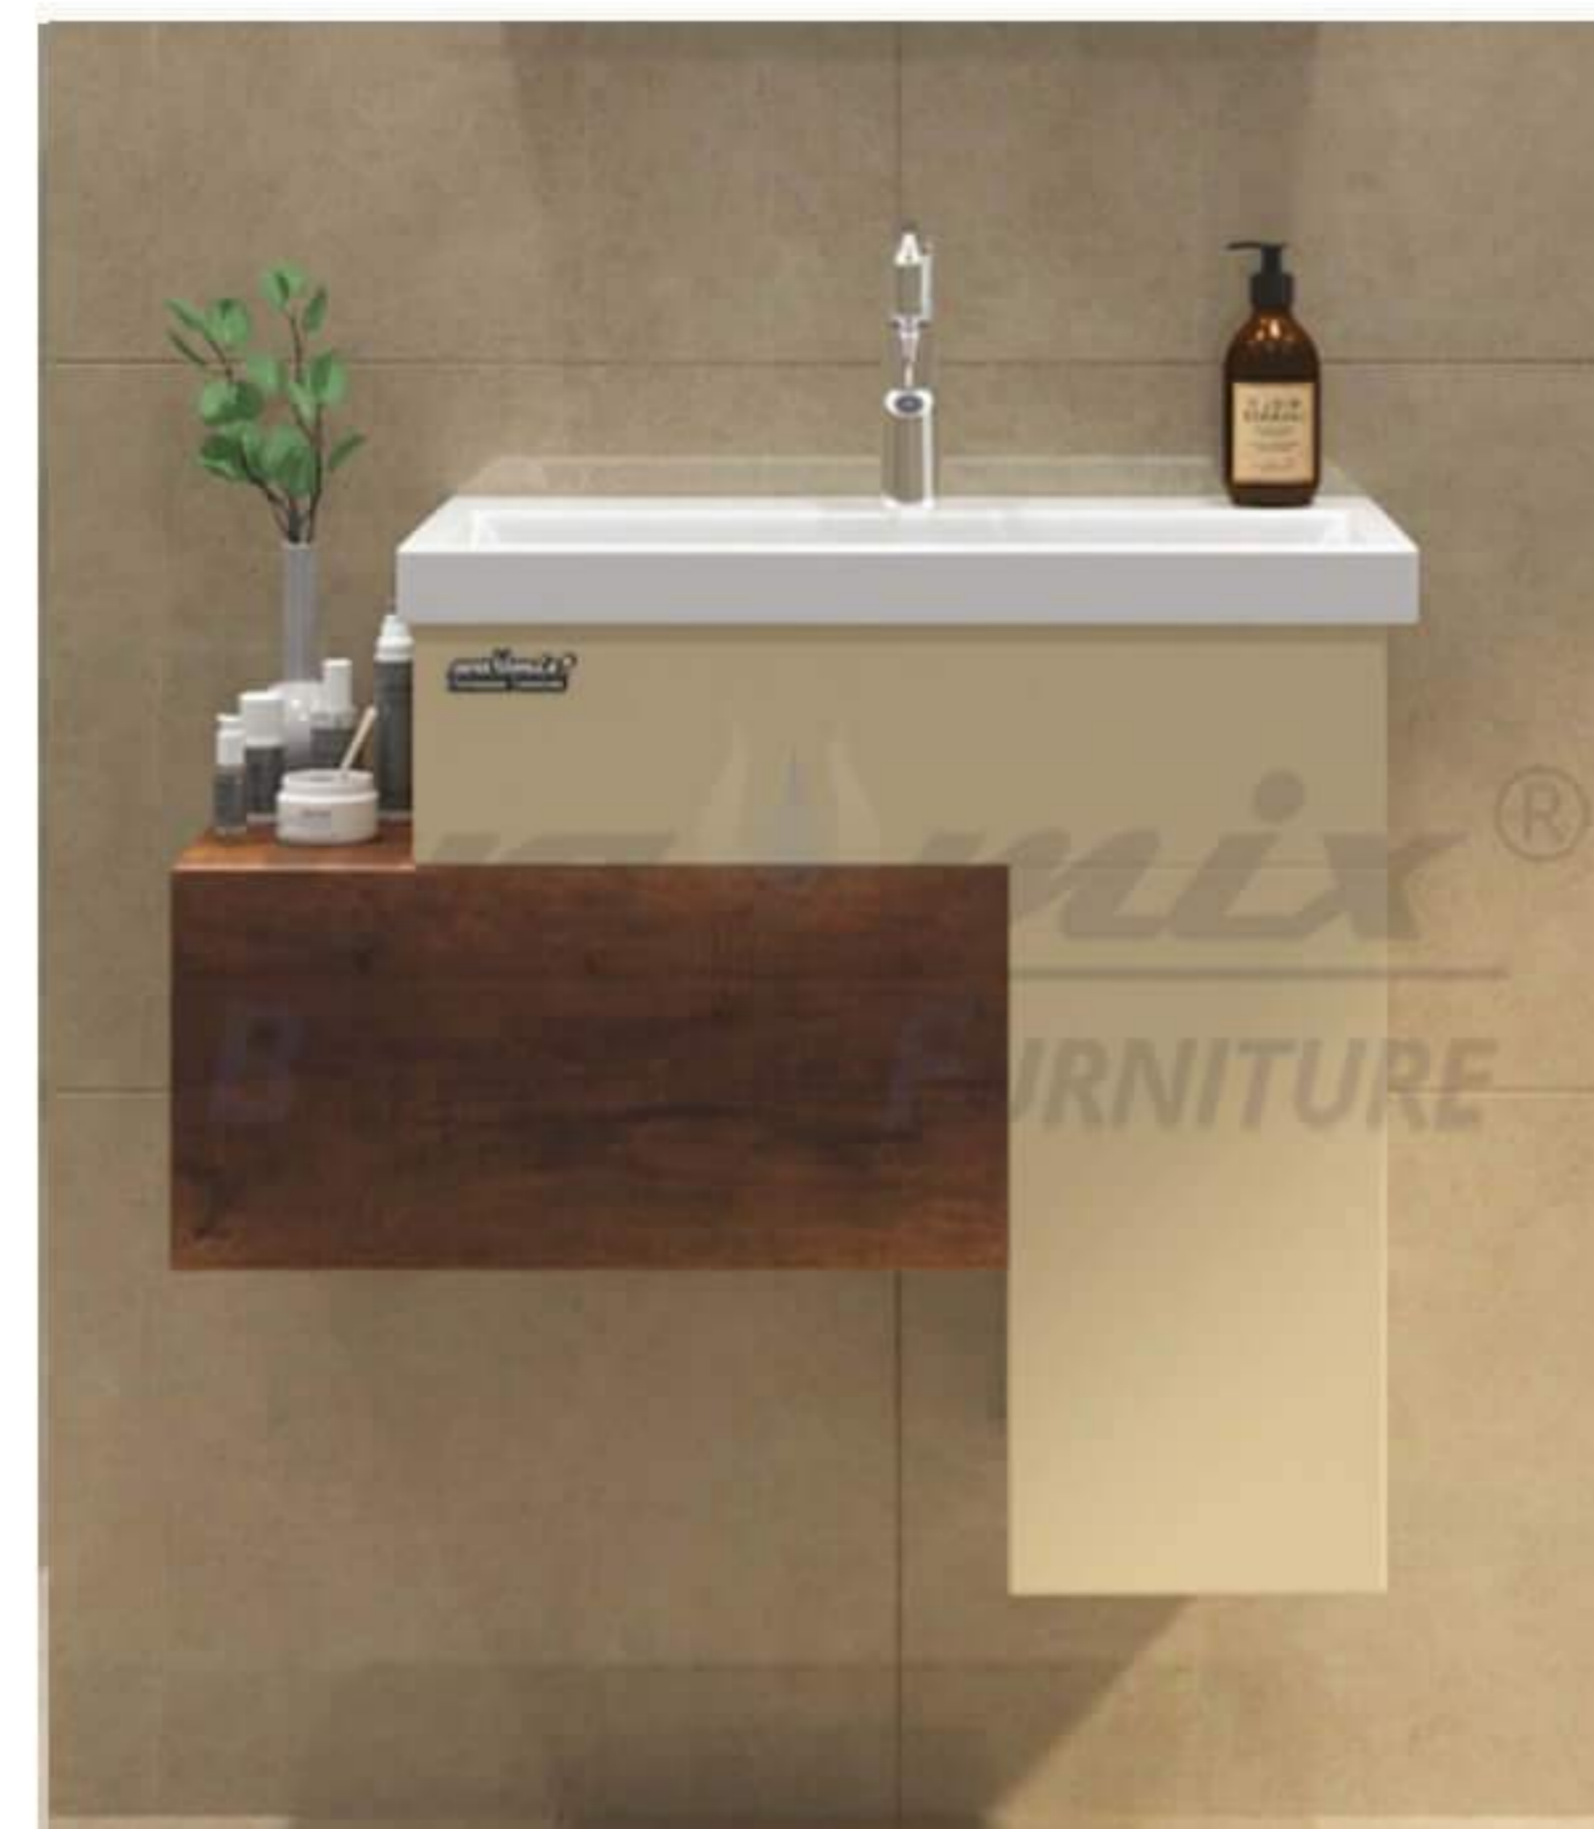

Puzzle-75

CABINET : 75x45x50
MIRROR : 70x65