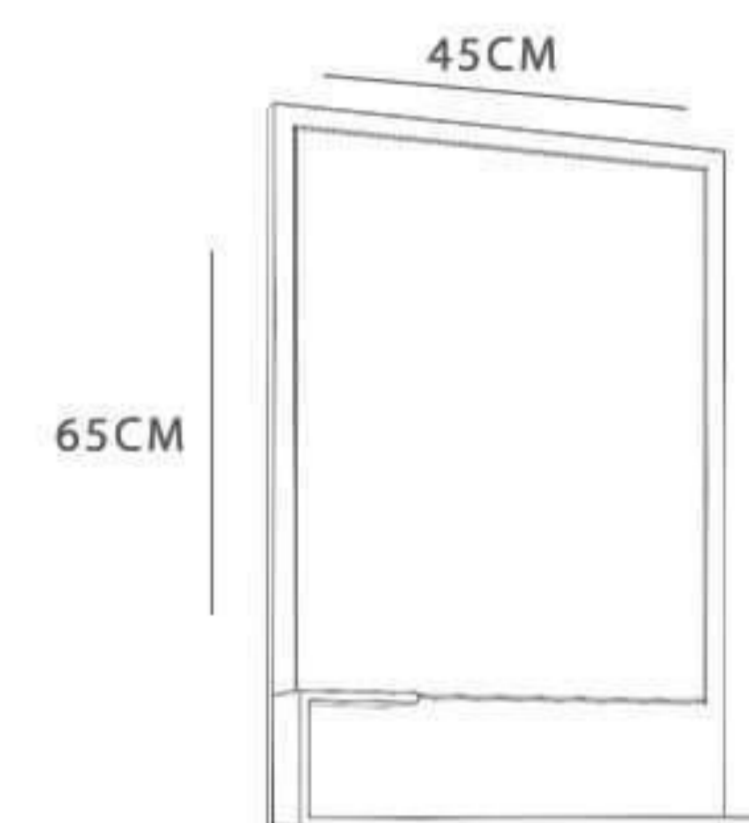

SIDE - 50

CABINET : 50x35x50
MIRROR : 45x65

GRAY

ATLANTIK CAM

walmix®
BATHROOM FURNITURE