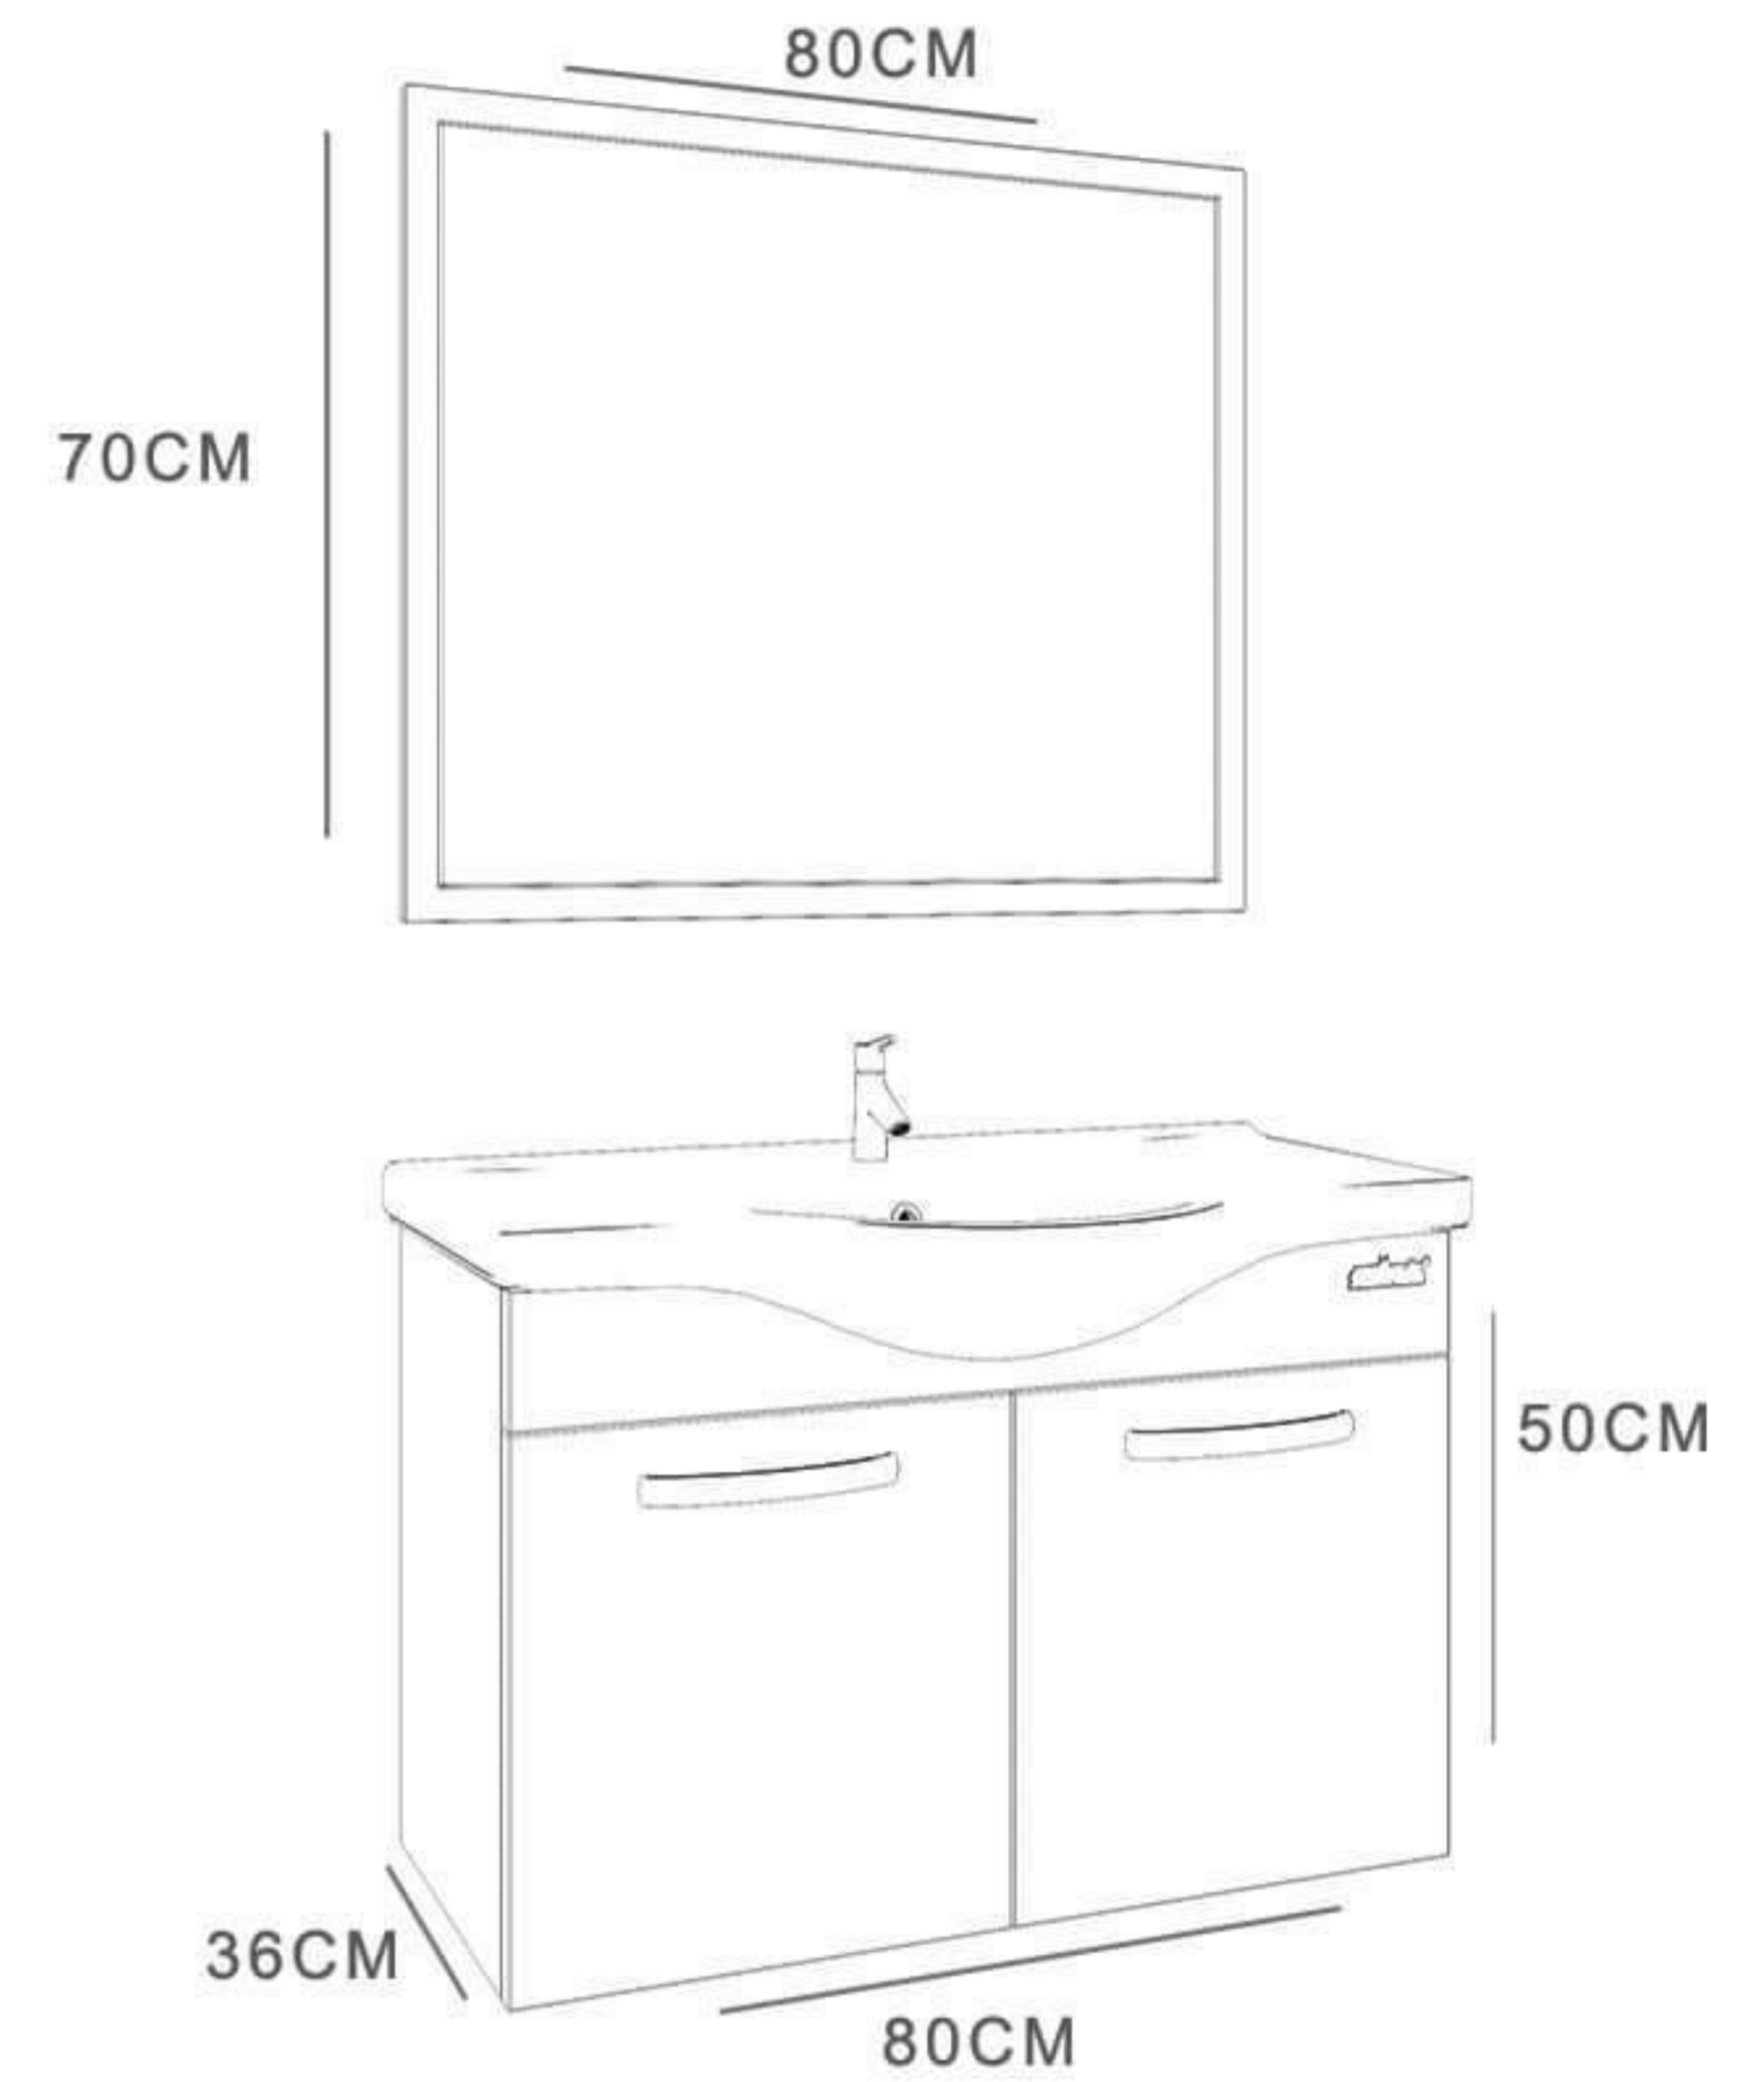

BAROK

WHITE

**waMIX**<sup>®</sup>  
BATHROOM FURNITURE

Ishik - 70

CABINET : 70x45x60  
MIRROR : 70x70

# Ishik - 60

CABINET : 60x38x55  
MIRROR : 60x70

Royal - 80

CABINET : 80x36x50  
MIRROR : 80x70

- 
- 
- 
- 
- 

CABINET : 65x36x50  
MIRROR : 60x70

Royal 65 - V2

# Royal - 65 V1

**WALMIX**<sup>®</sup>  
BATHROOM FURNITURE

CABINET : 65x36x50  
MIRROR : 60x70  
Side cabinet : 38x22x55

CEVIZAK

BAROK

# VENUS - 100

- CABINET : 100X45X55
- MIRROR : 70X70
- Top Cabinet : 30X17X70
- Side Cabinet : 38x27x140

ATLANTIK CAM

WHITE

**walMIX**<sup>®</sup>  
BATHROOM FURNITURE