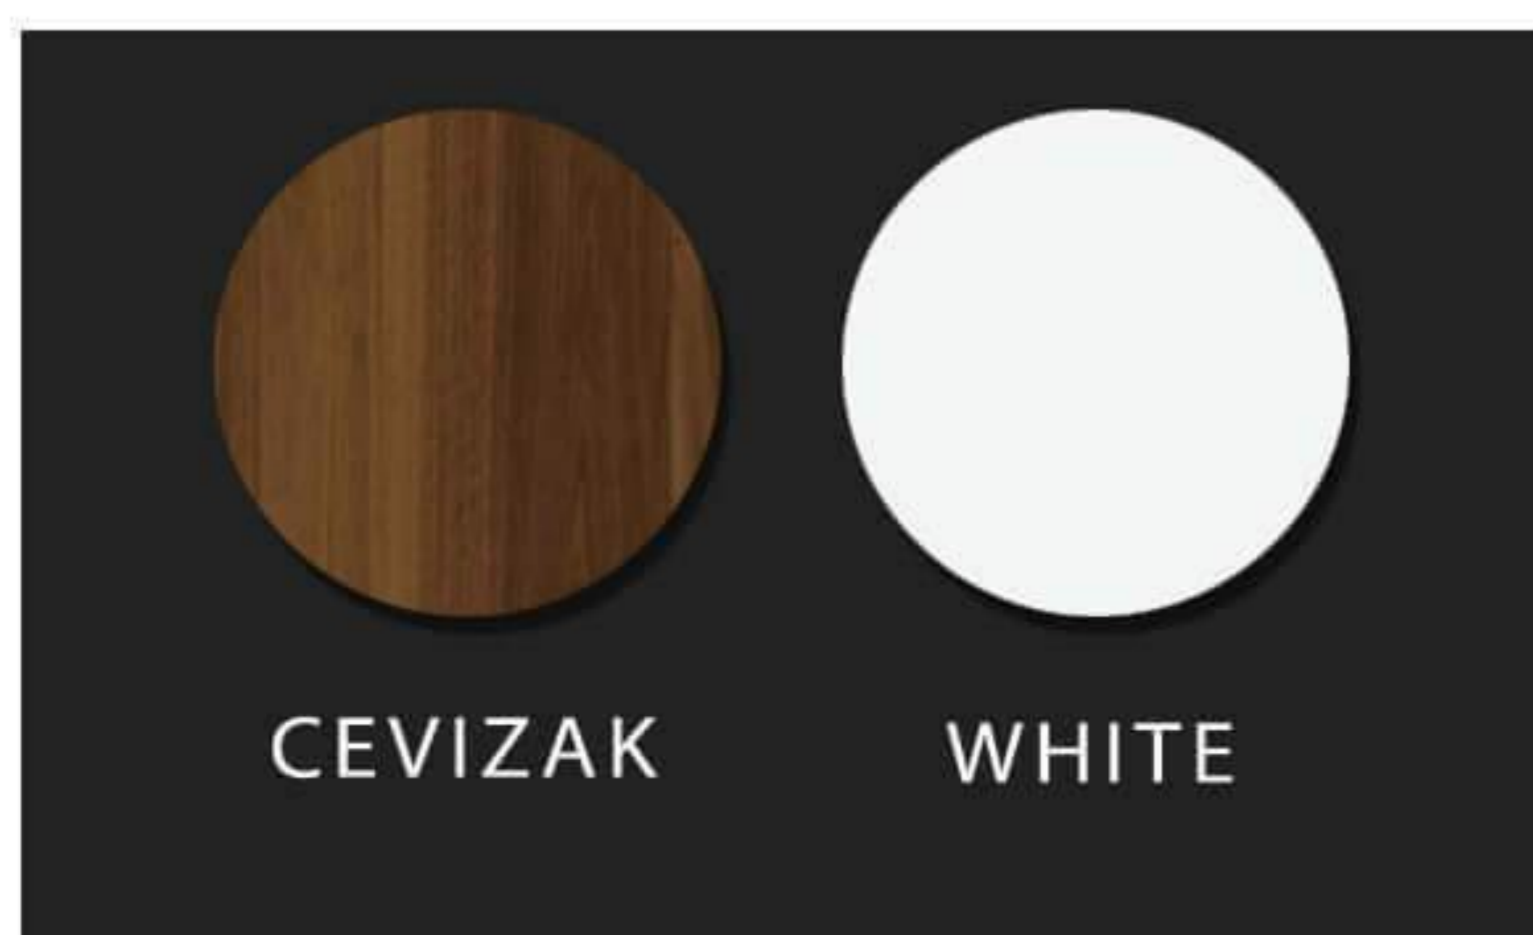

CABINET : 60x38x60
MIRROR : 60x10x50
Side cabinet : 38x27x140