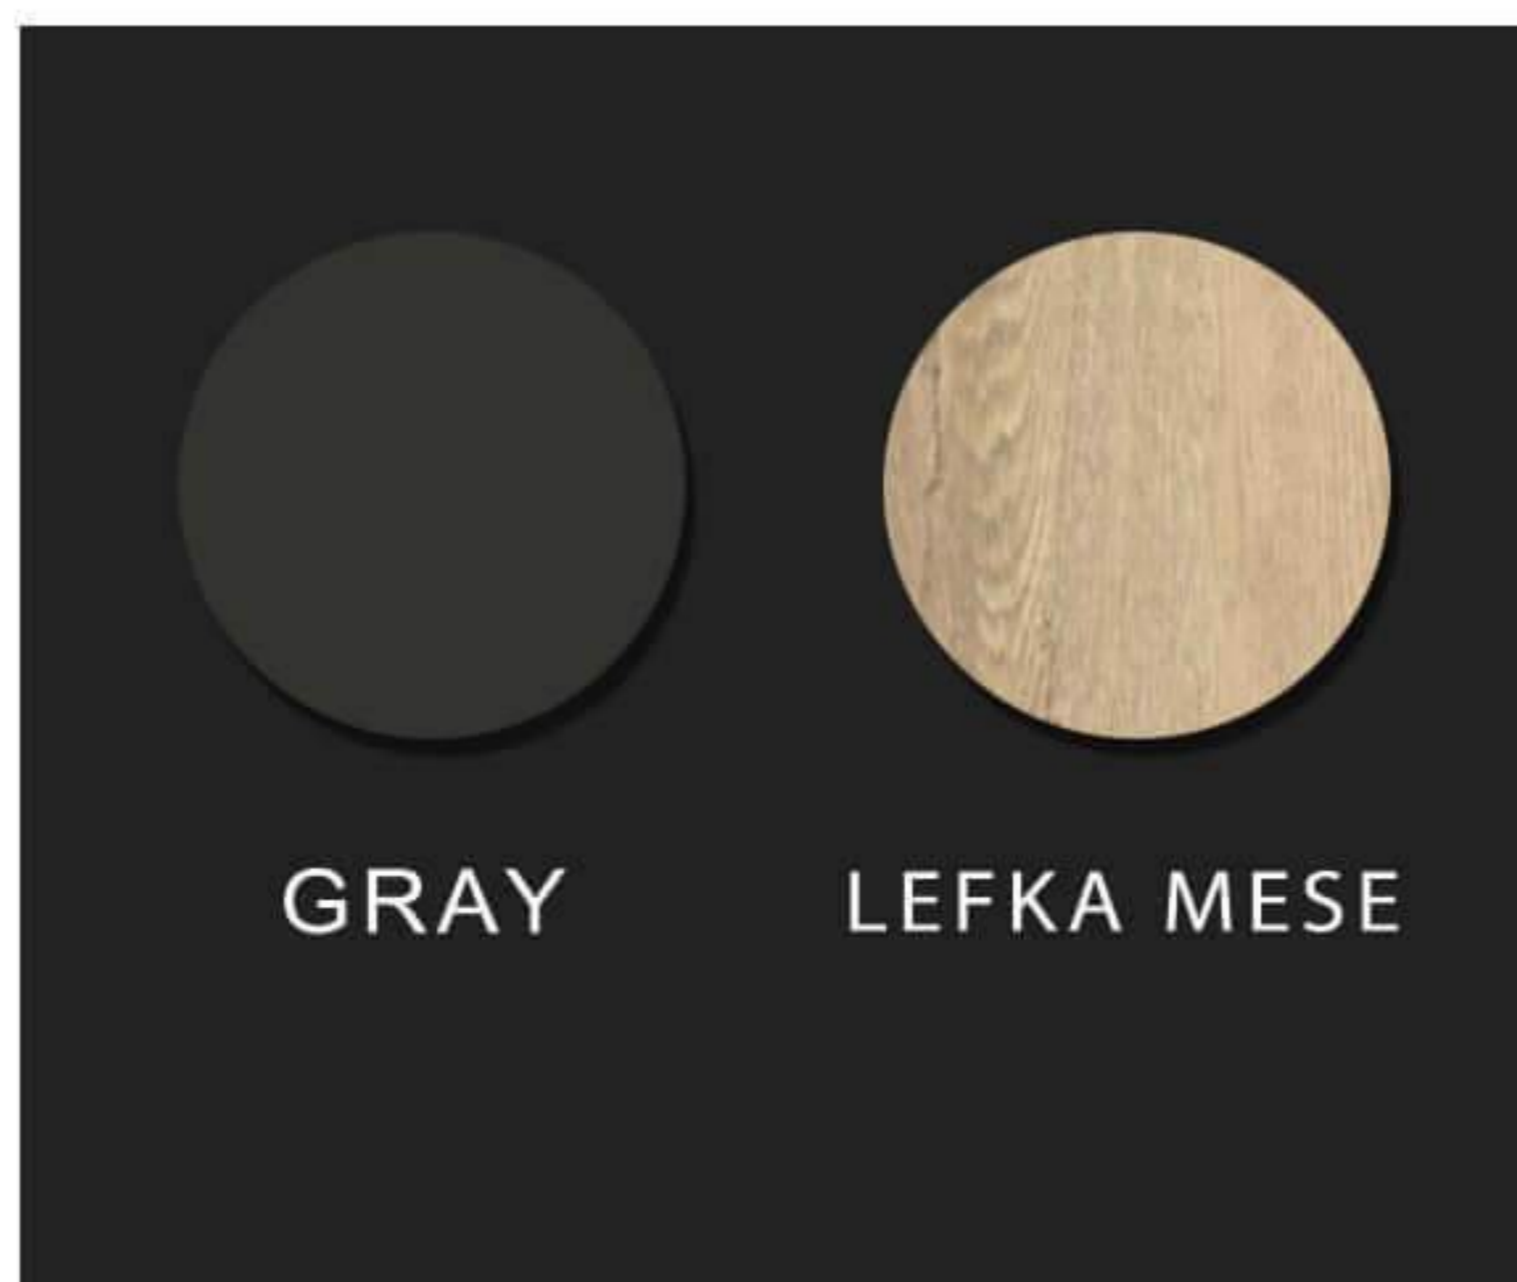

walumix®
BATHROOM FURNITURE

CABINET : 60x45x45
MIRROR : 50x65