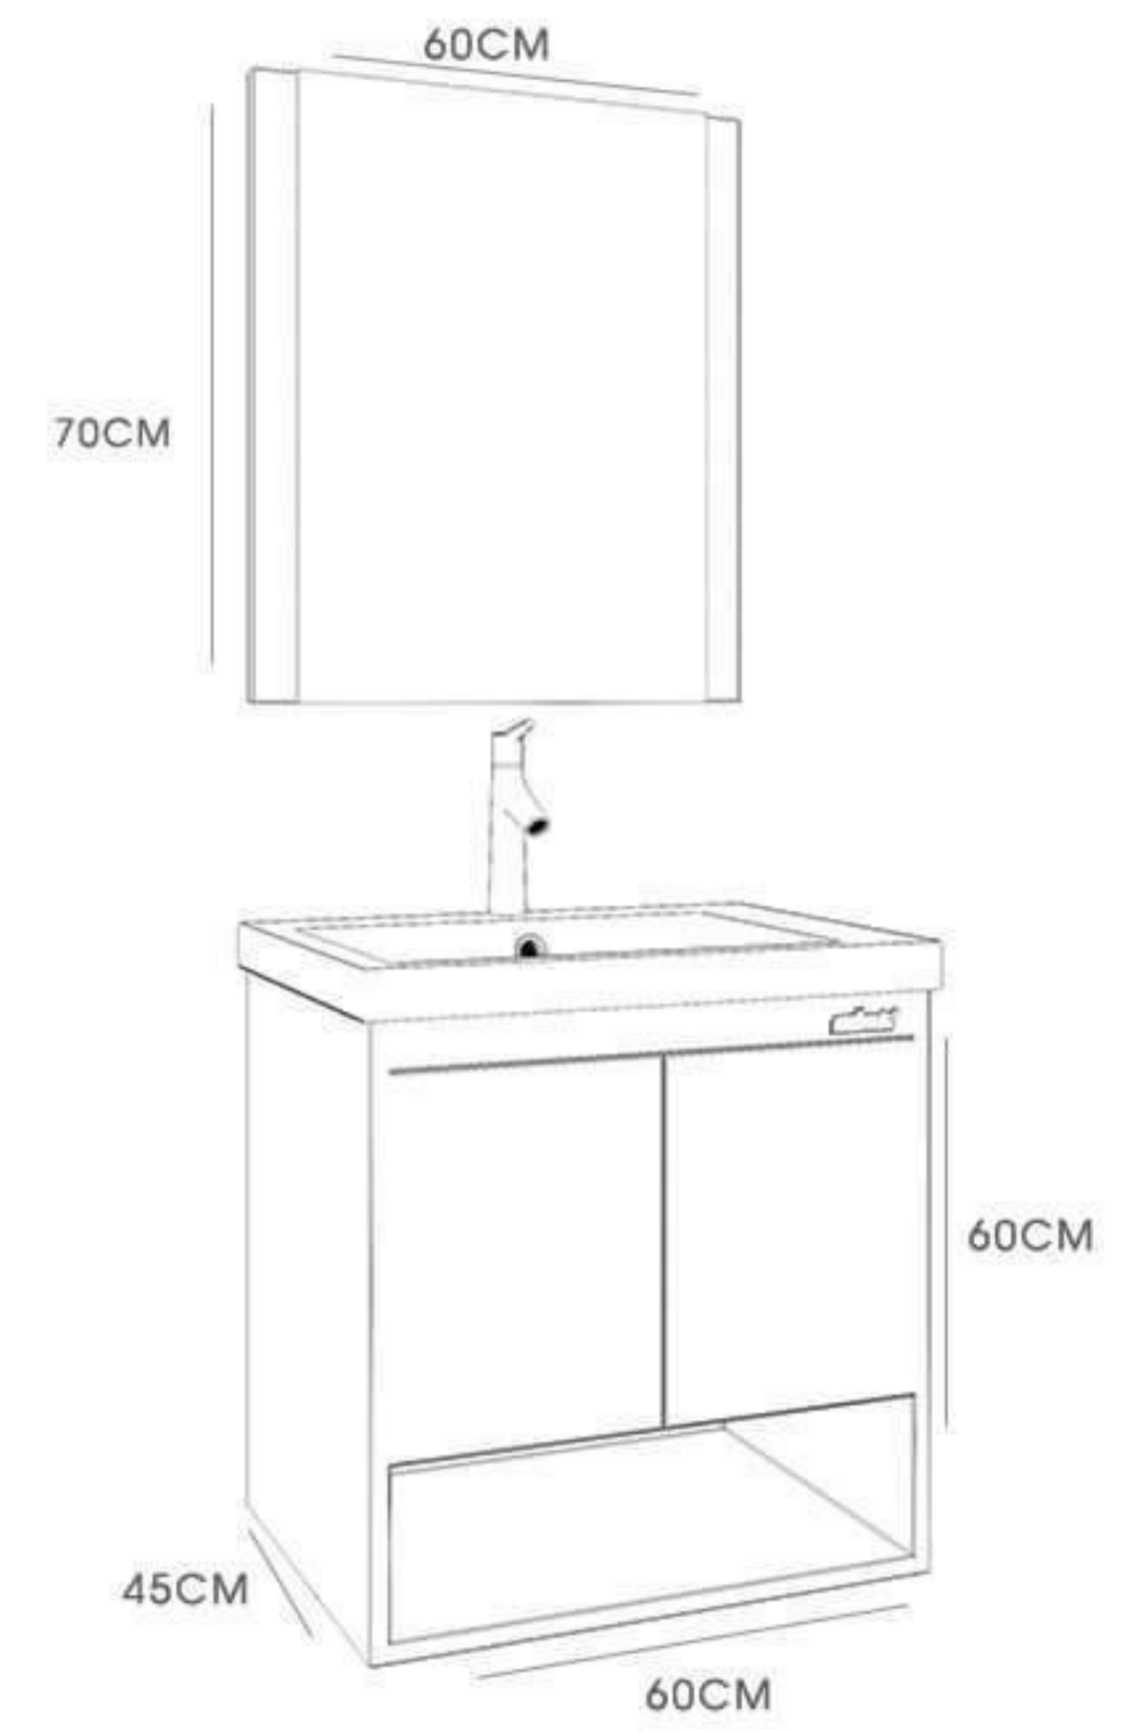

# Mergan-80 V1

**WALMIX**<sup>®</sup>  
BATHROOM FURNITURE

CABINET : 80x45x40  
MIRROR : 80x70

# Open-70

**wal<sup>o</sup>mix<sup>®</sup>**  
**BATHROOM FURNITURE**

CABINET : 70X45X50  
 MIRROR : 65X70

Open-80

**WALMIX**<sup>®</sup>  
BATHROOM FURNITURE

CABINET : 80X45X60  
MIRROR : 70X80

HITIT 306

WHITE

# Open-60

**WALOMIX**<sup>®</sup>  
**BATHROOM FURNITURE**

CABINET : 60X45X60  
MIRROR : 60X70

# Yasamine-80

**WALMIX**<sup>®</sup>  
**BATHROOM FURNITURE**

CABINET : 80x45x55  
MIRROR : 70x80

smart-85

**walumix**®  
**BATHROOM FURNITURE**

CABINET : 85x45x55  
MIRROR : 80x10x70  
SIDE CABINET : 38x27x140