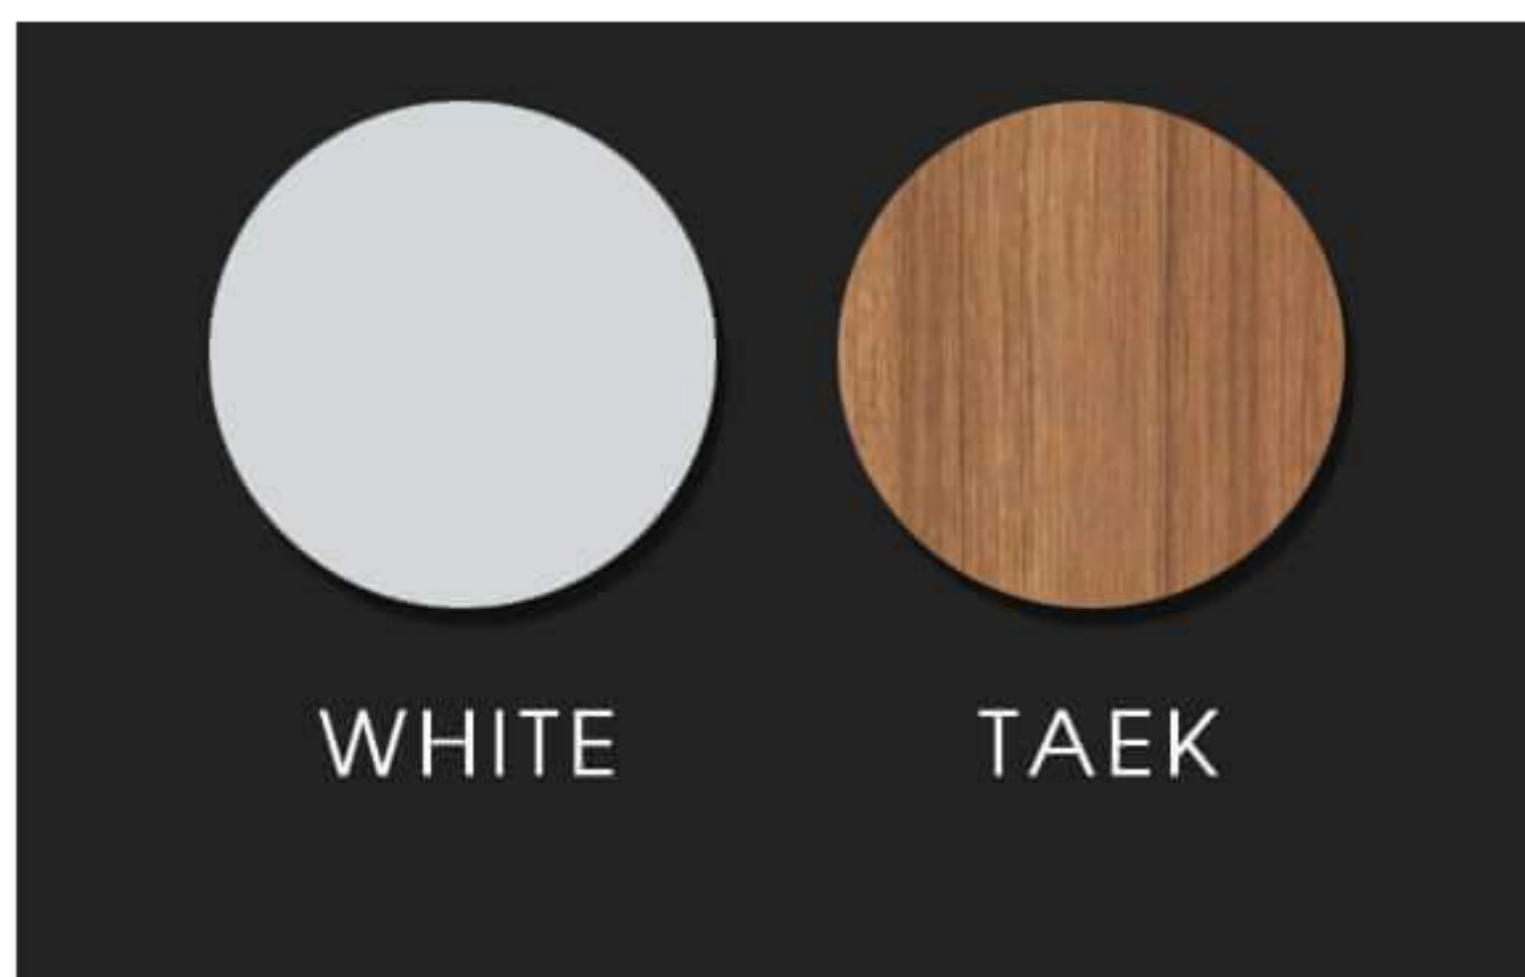

Yasamine-80

WALMIX®
BATHROOM FURNITURE

CABINET : 80x45x55
MIRROR : 70x80