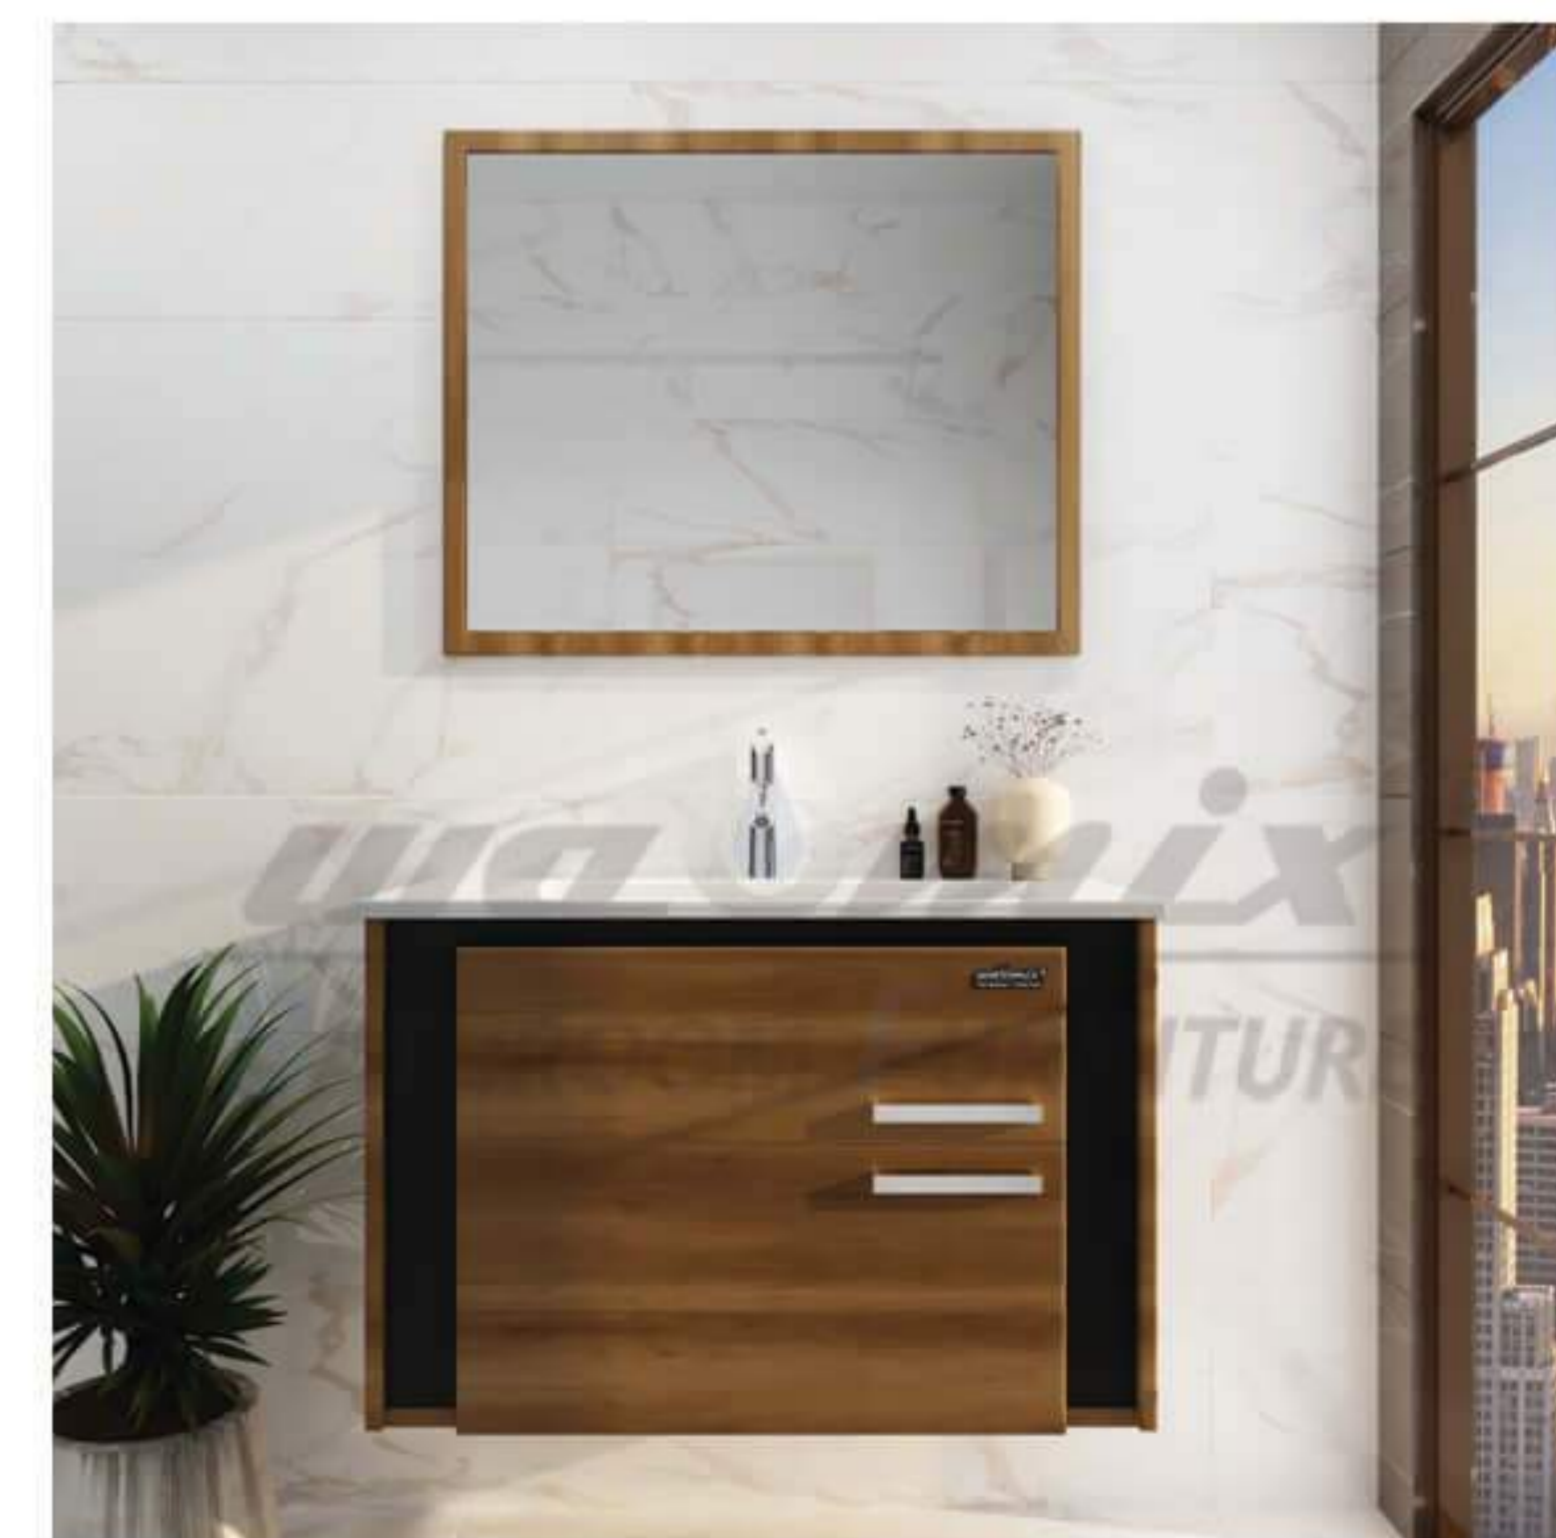

Cabinet : 85x45x55

Mirror : 85x70