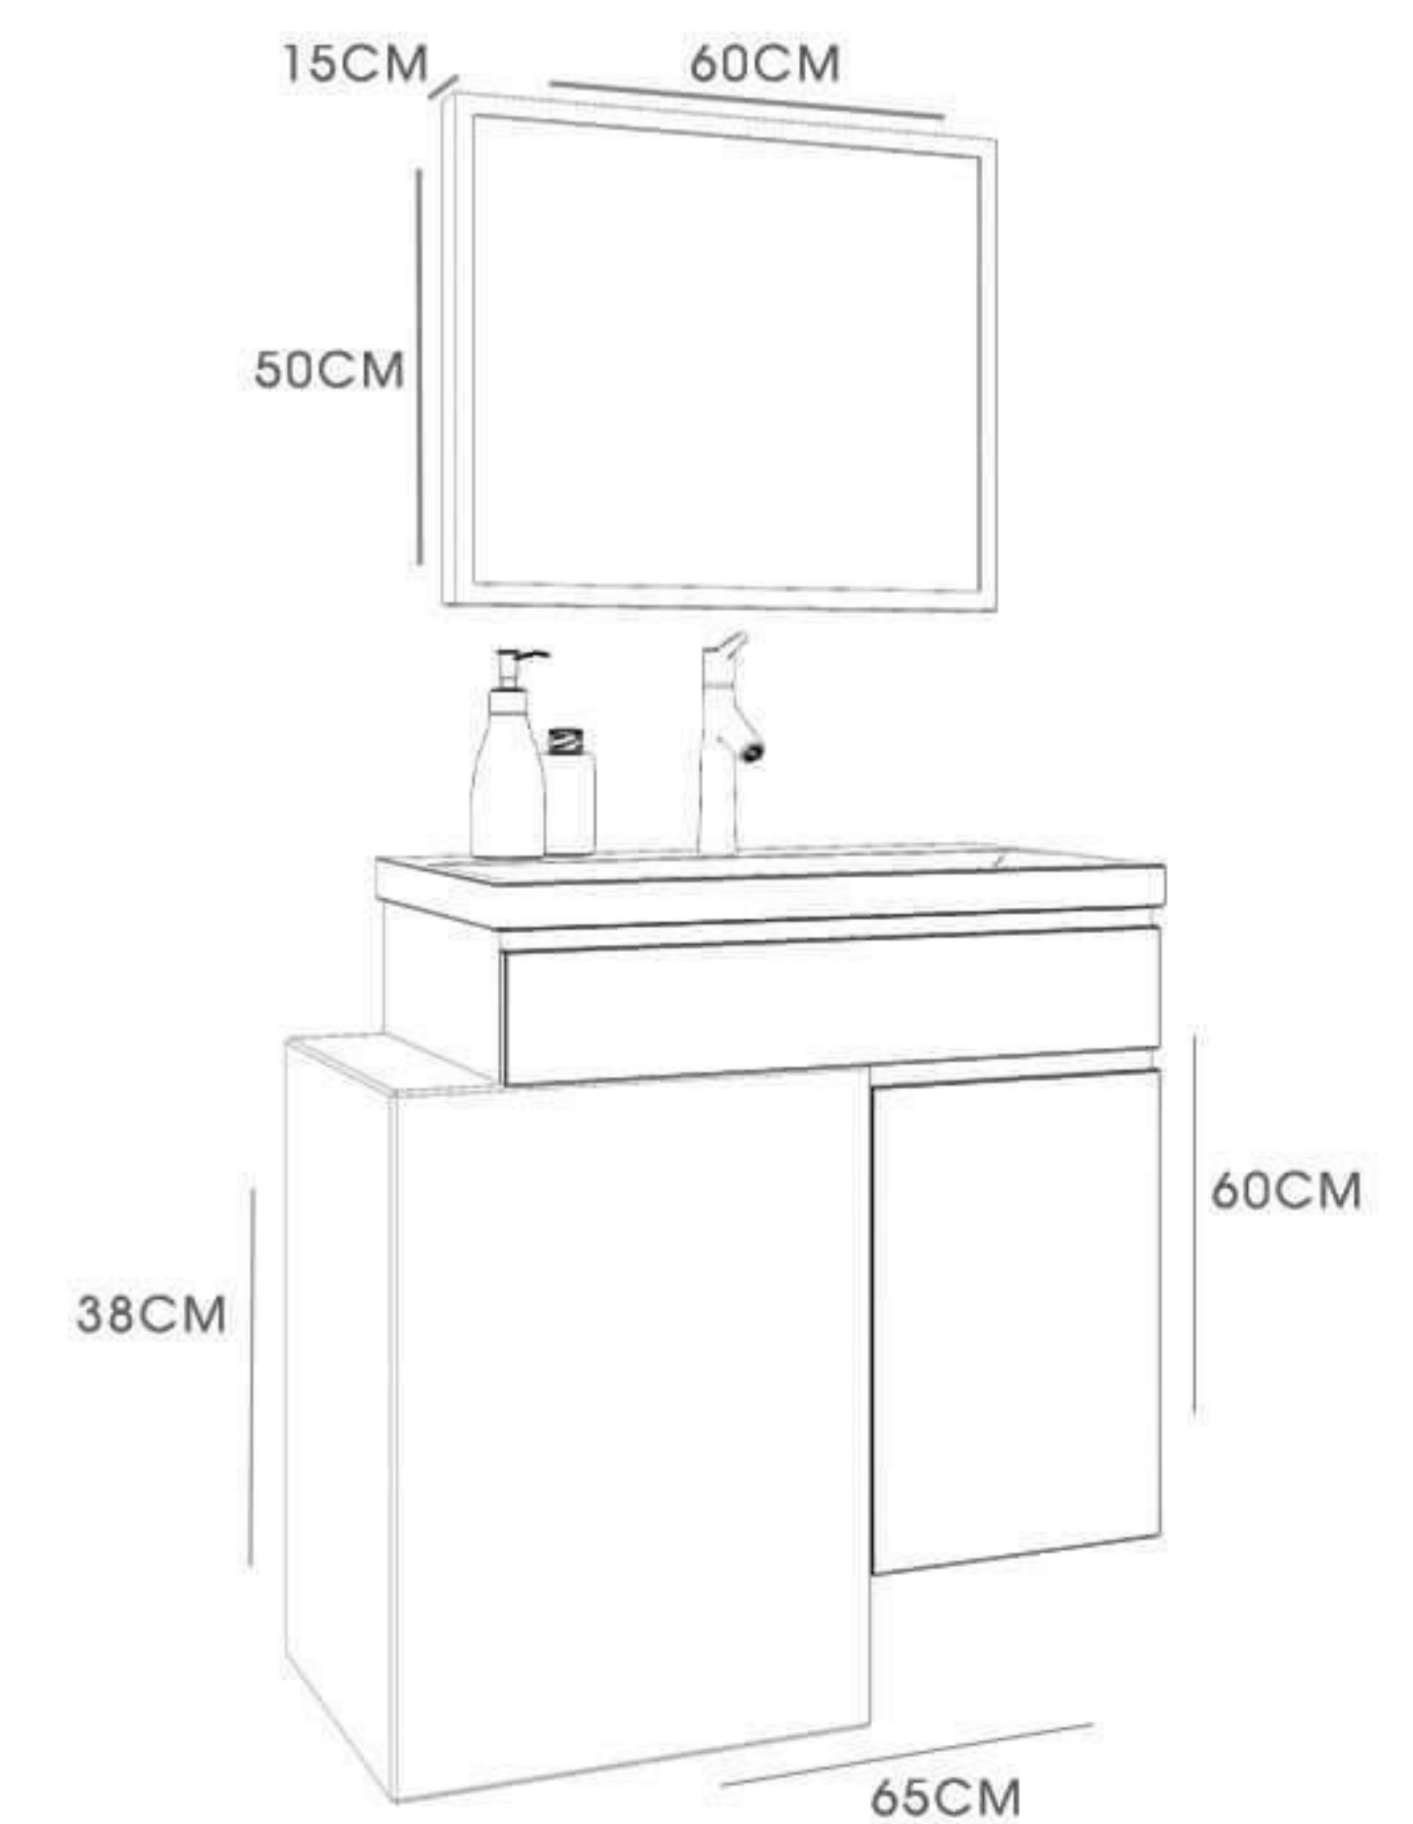

# MINDEX

PUZZEL - 160

**walumix**®  
BATHROOM FURNITURE

CABINET : 160X40X28  
MIRROR : 80X80  
SIDE CABINET : 38X22X110

# Puzzle-75

CABINET : 75x45x50  
MIRROR : 70x65

# Puzzle-65

CABINET : 65x38x60  
MIRROR : 60x15x50

WHITE

ATLANTIK CAM

# Puzzle - 75 Plus

**WALMIX**<sup>®</sup>  
BATHROOM FURNITURE

CABINET : 75x38x60  
MIRROR : 60x10x50

KUDUM 296

IRONY