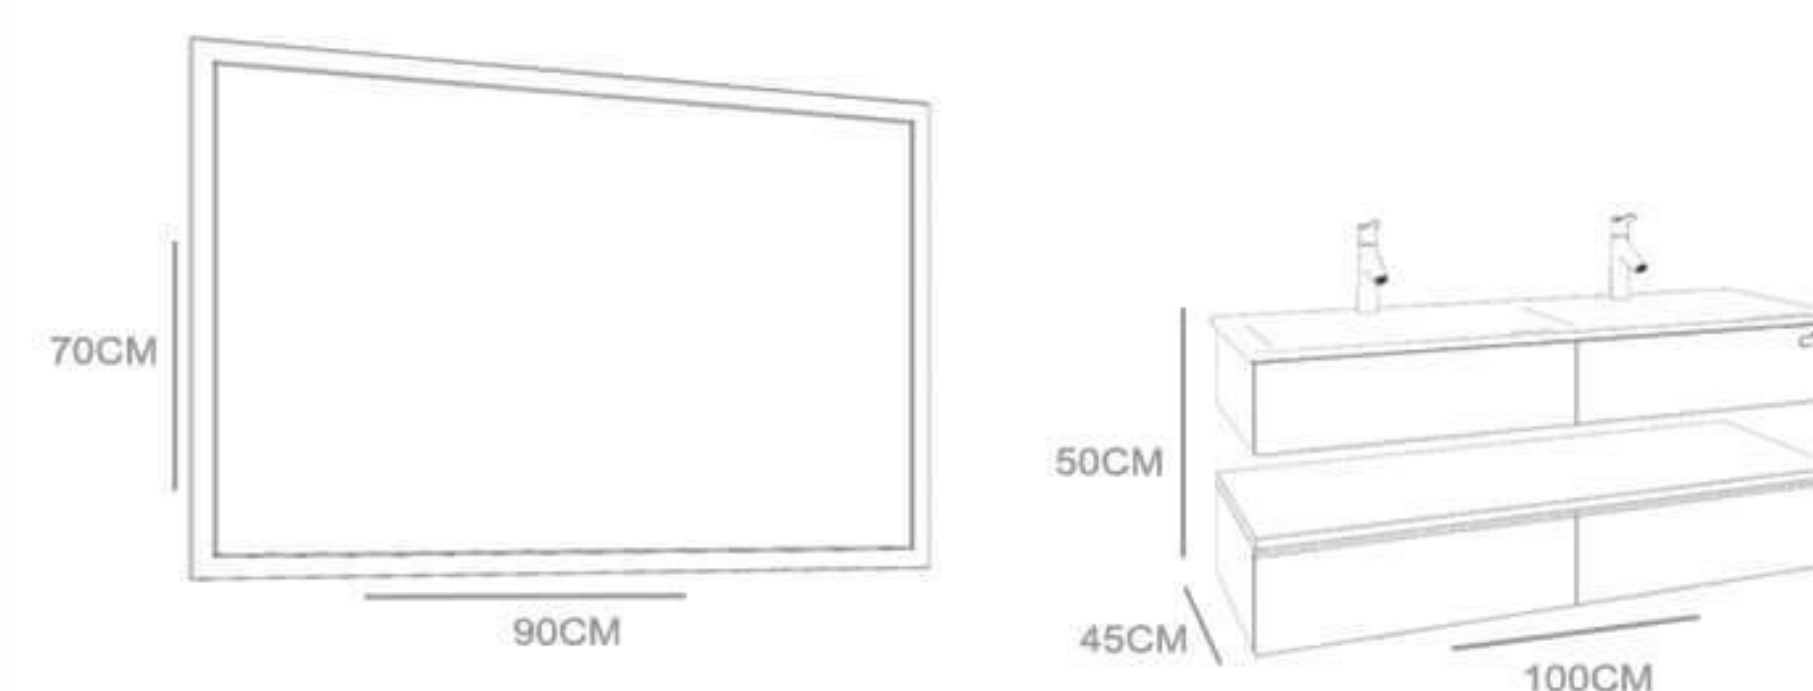

SHELF - 100

WALMIX®
BATHROOM FURNITURE