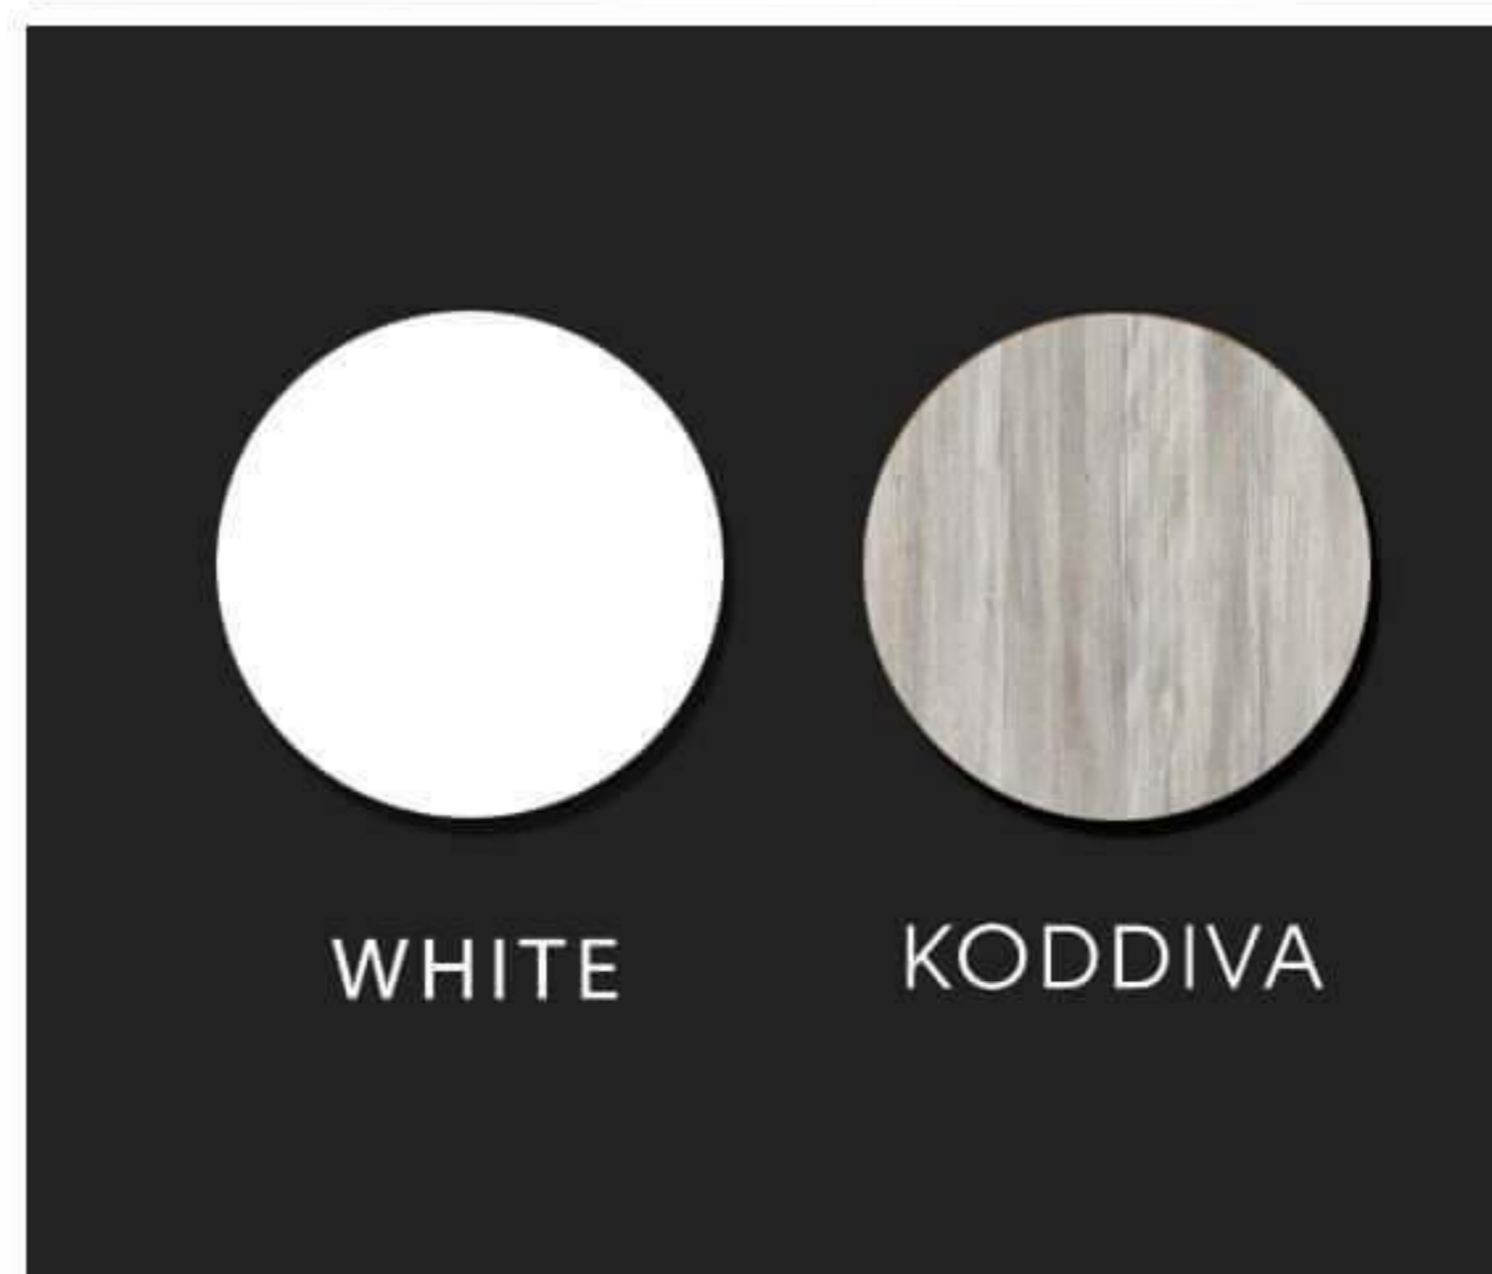

Cross -60

WALMIX®
BATHROOM FURNITURE

CABINET : 60x45x50
MIRROR : 55x65