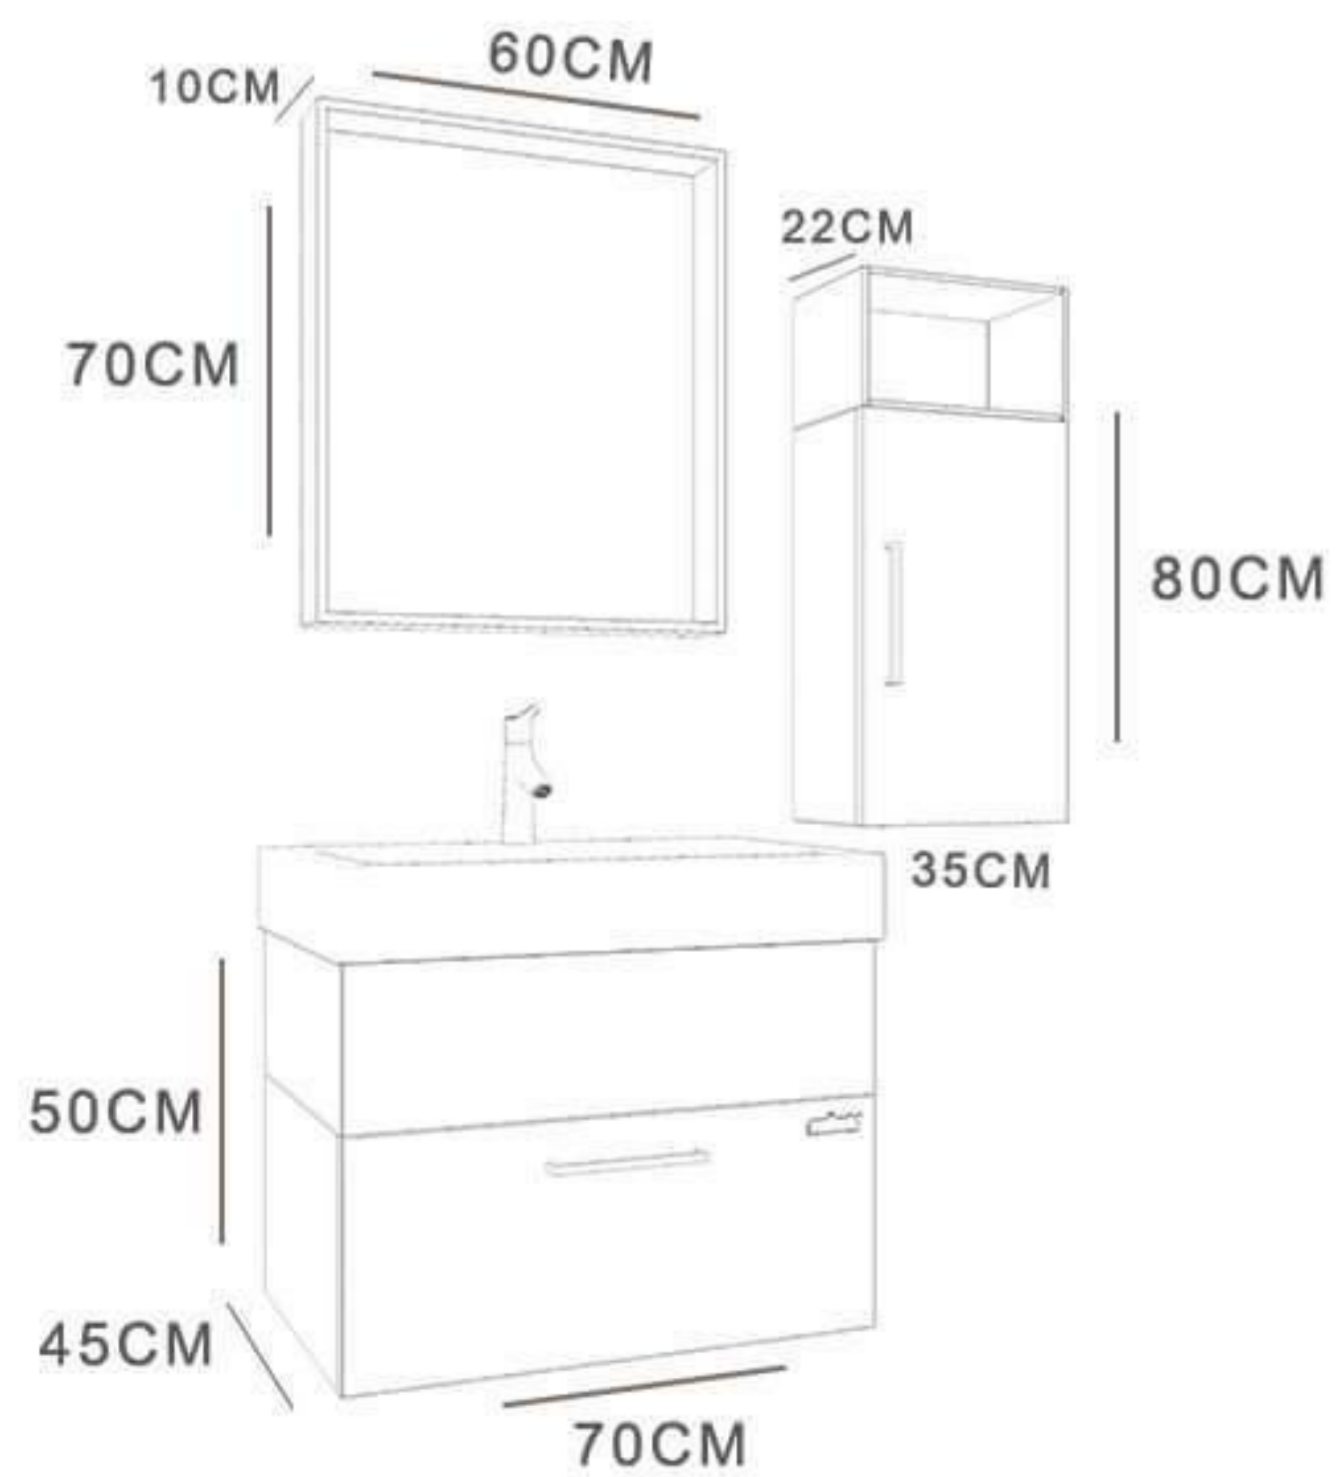

# Aster-75

Cabinet : 75x45x52  
Mirror : 70x60  
Side cabinet : 37x22x110

Prado - 125

Cabinet : 125x45x55

Mirror A : 40x70

Mirror B : 40x70

WHITE

HAMILTON

# MONA - 60

**WALMIX<sup>®</sup>**  
**BATHROOM FURNITURE**

Cabinet : 60x45x55  
Mirror : 80x55  
Side cabinet : 37x22x110

Cabinet : 80x45x55

Mirror : 80x70

Side cabinet : 37x22x110

**walmix®**  
BATHROOM FURNITURE

Cabinet : 70x45x50  
Mirror : 60x10x70  
Side cabinet : 35x22x80

## Lupin - 55

**WALMIX®**  
**BATHROOM FURNITURE**

Cabinet : 65x38x52  
Mirror : 50x12x110  
Side cabinet : 37x12x110

MDF

**waMix**<sup>®</sup>  
BATHROOM FURNITURE

**waMix**<sup>®</sup>  
BATHROOM FURNITURE