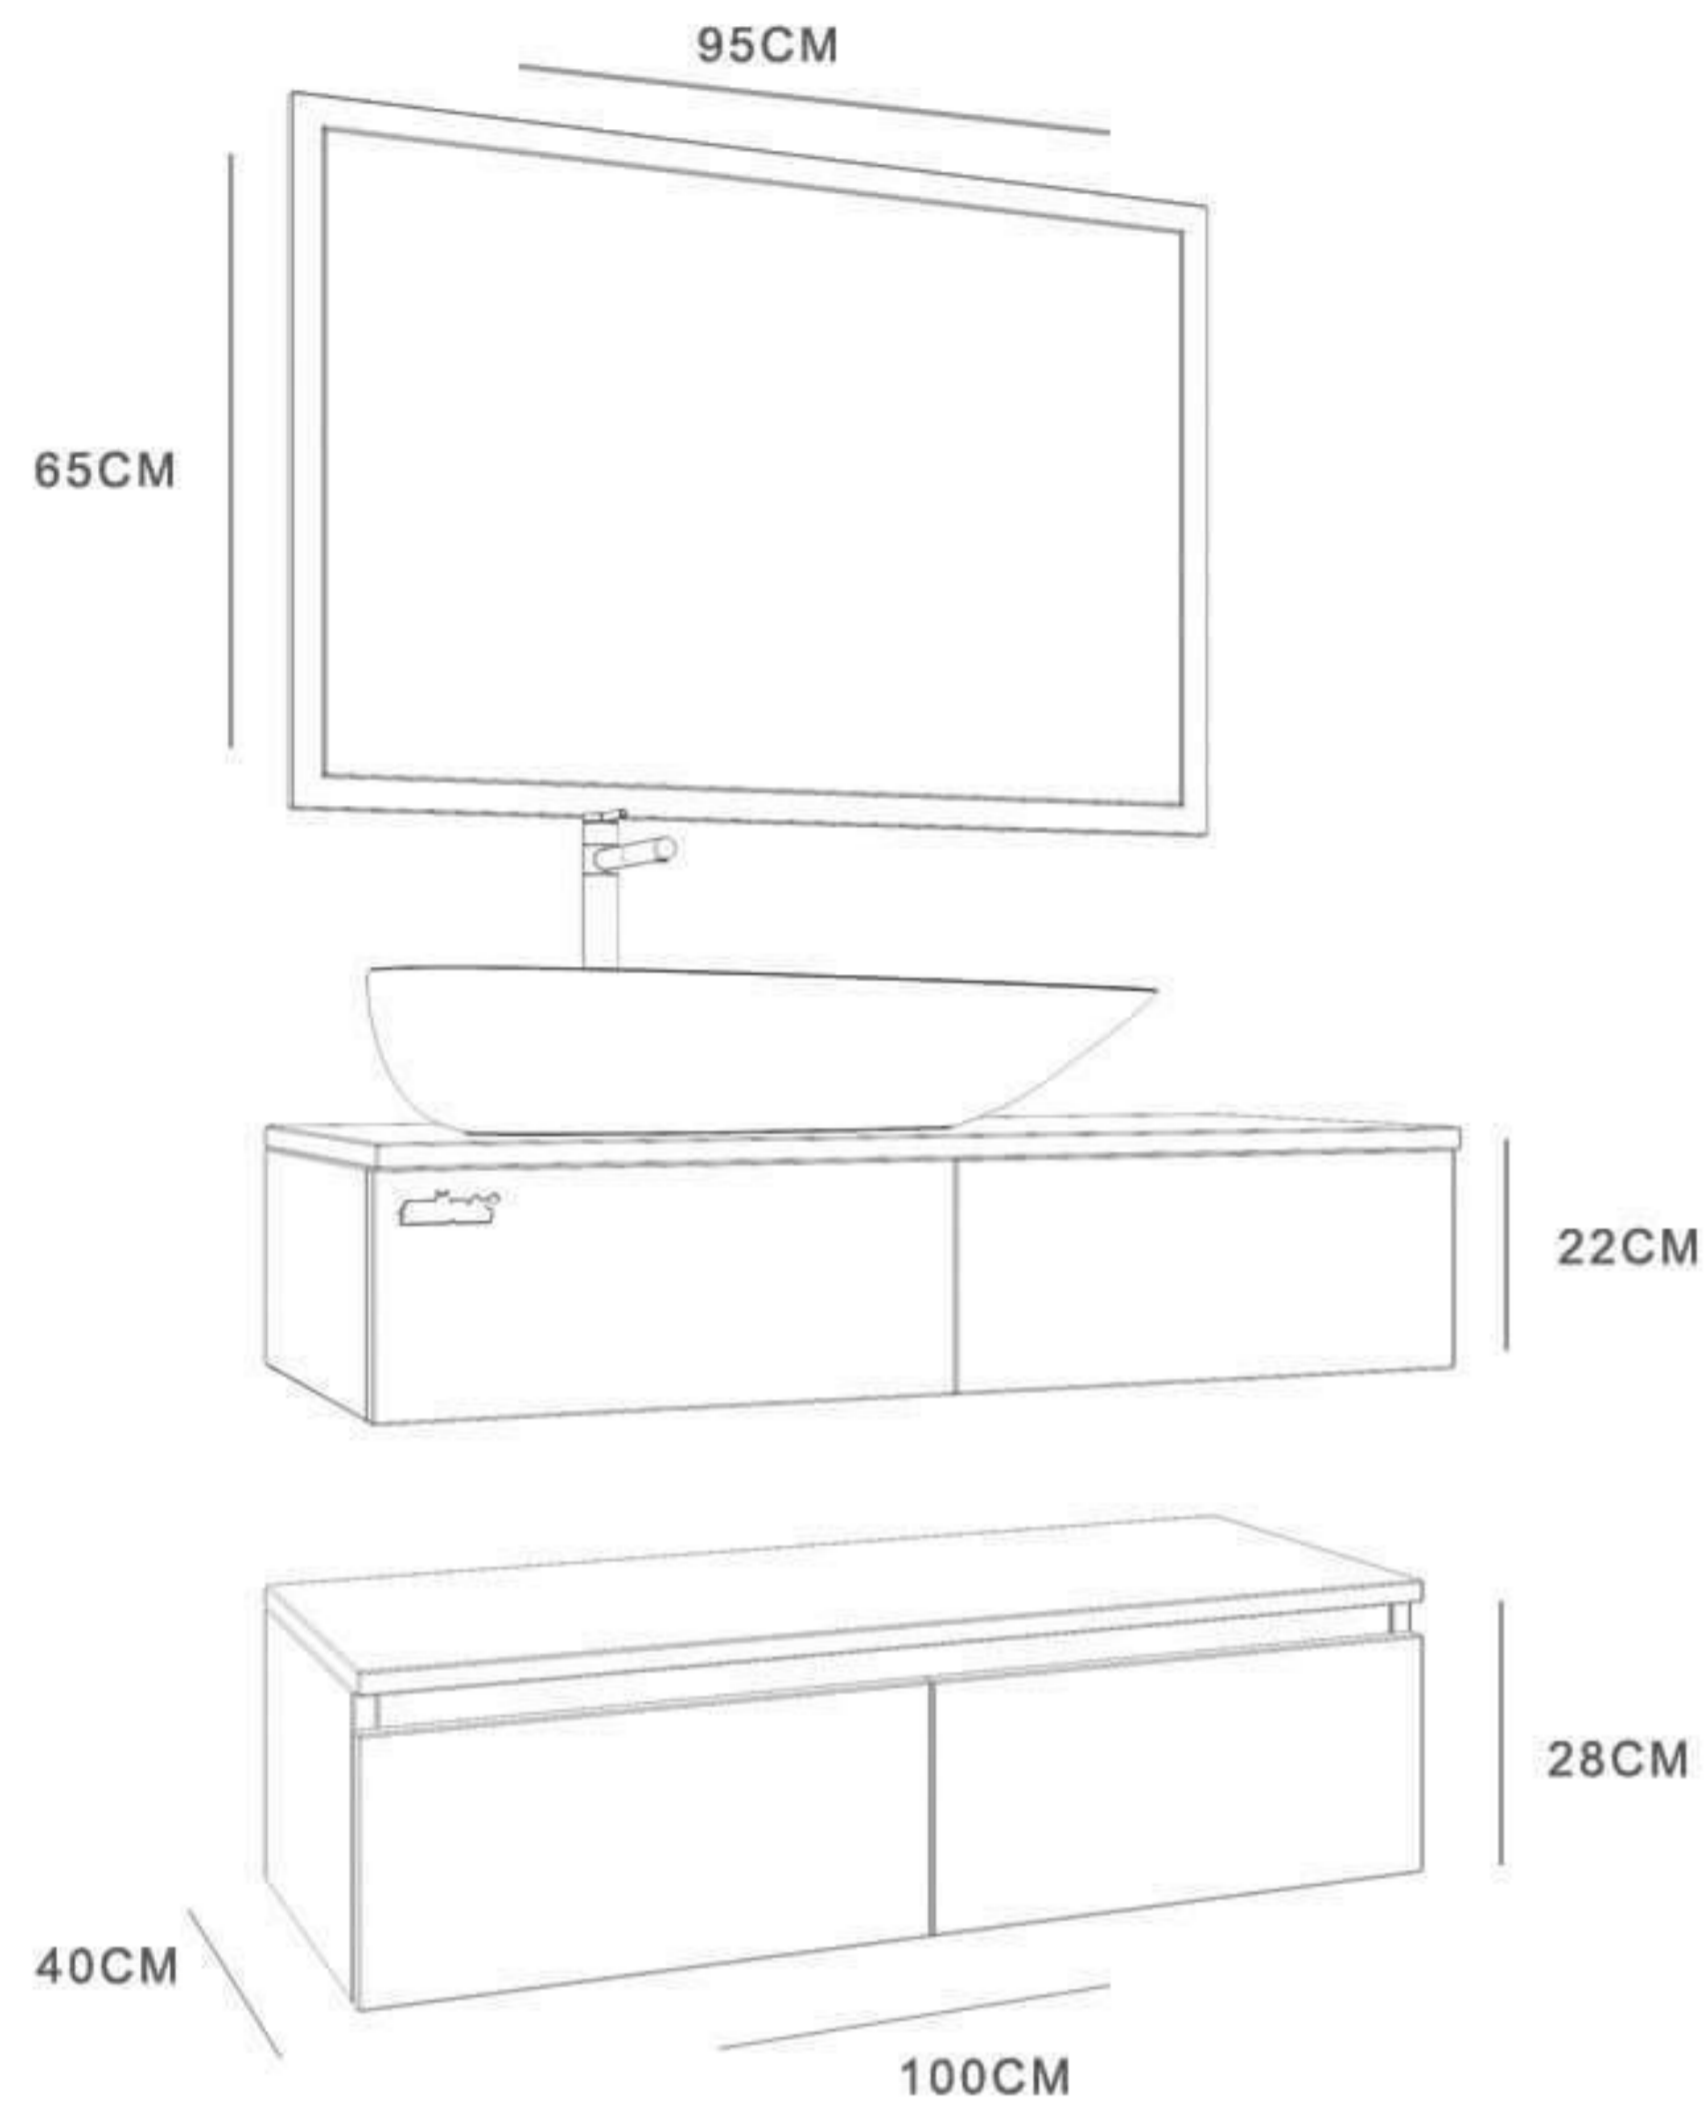

Shelf New - 100 V2

WALMIX®
BATHROOM FURNITURE

CABINET : 100x40x50
MIRROR : 95x65