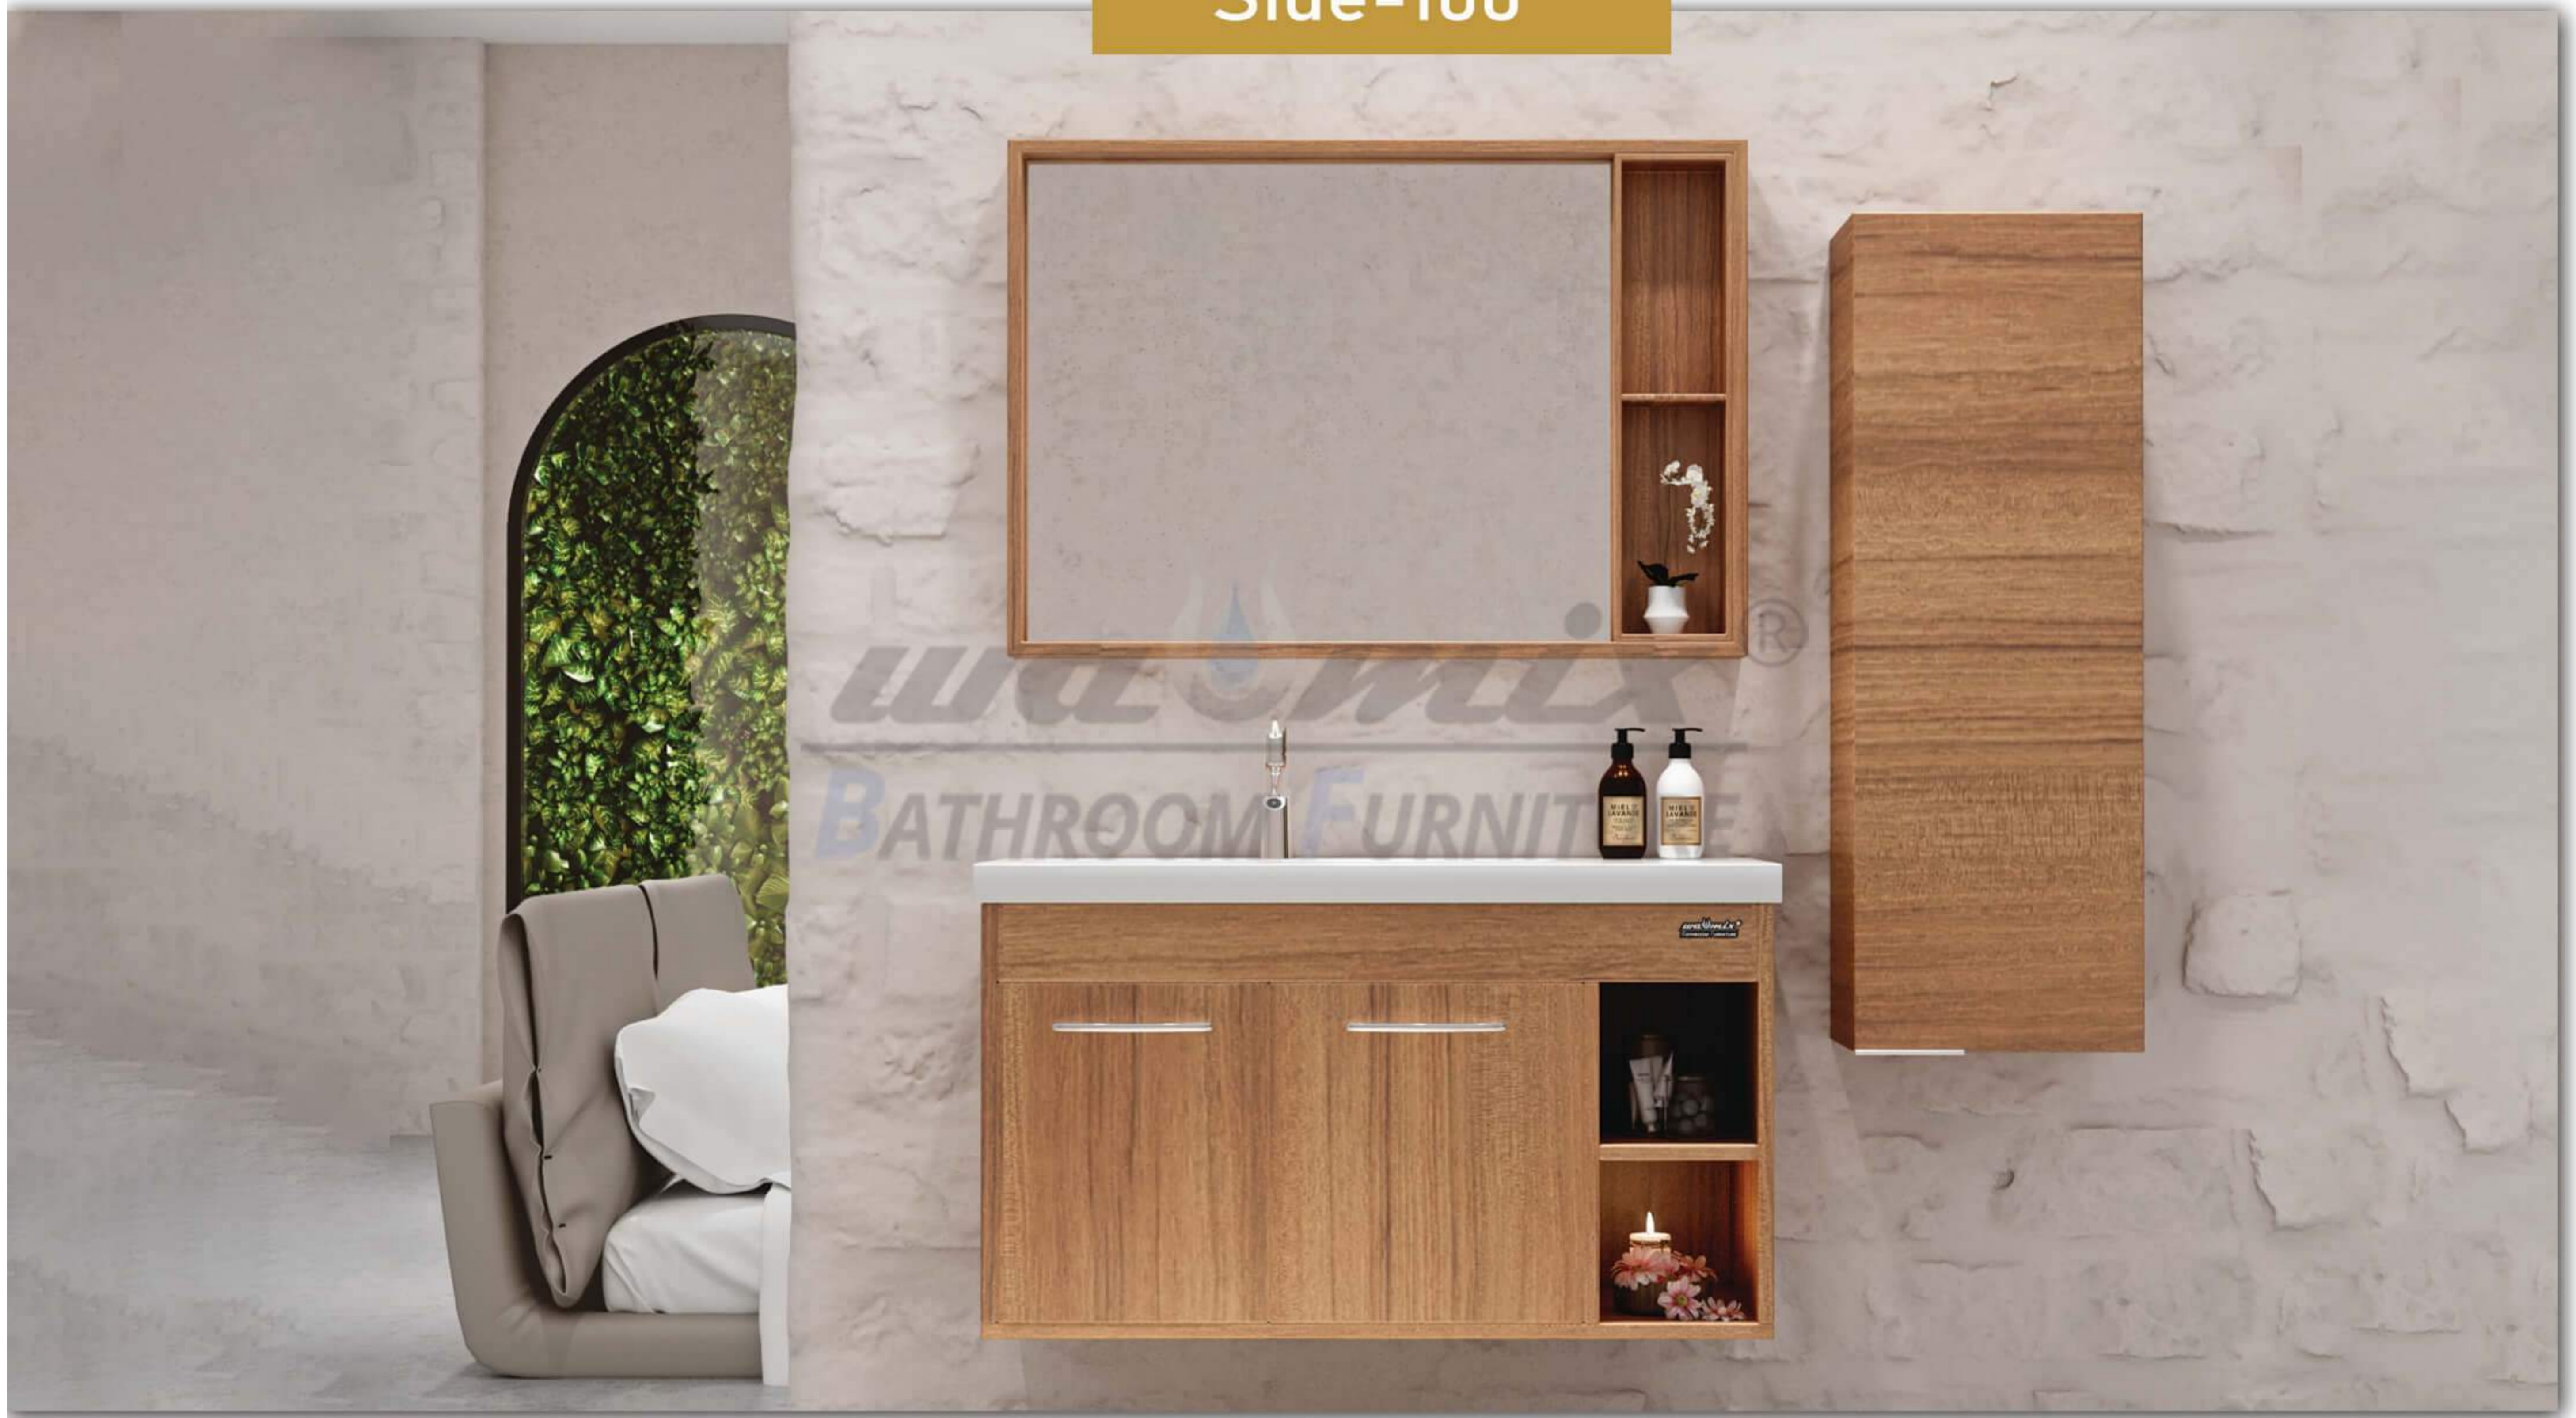

CABINET : 80x45x55  
MIRROR : 70x80

Side-100

CABINET : 100X45X55  
 MIRROR : 100x10 x70  
 Side Cabinet : 38x27x110

TEAK

WHITE