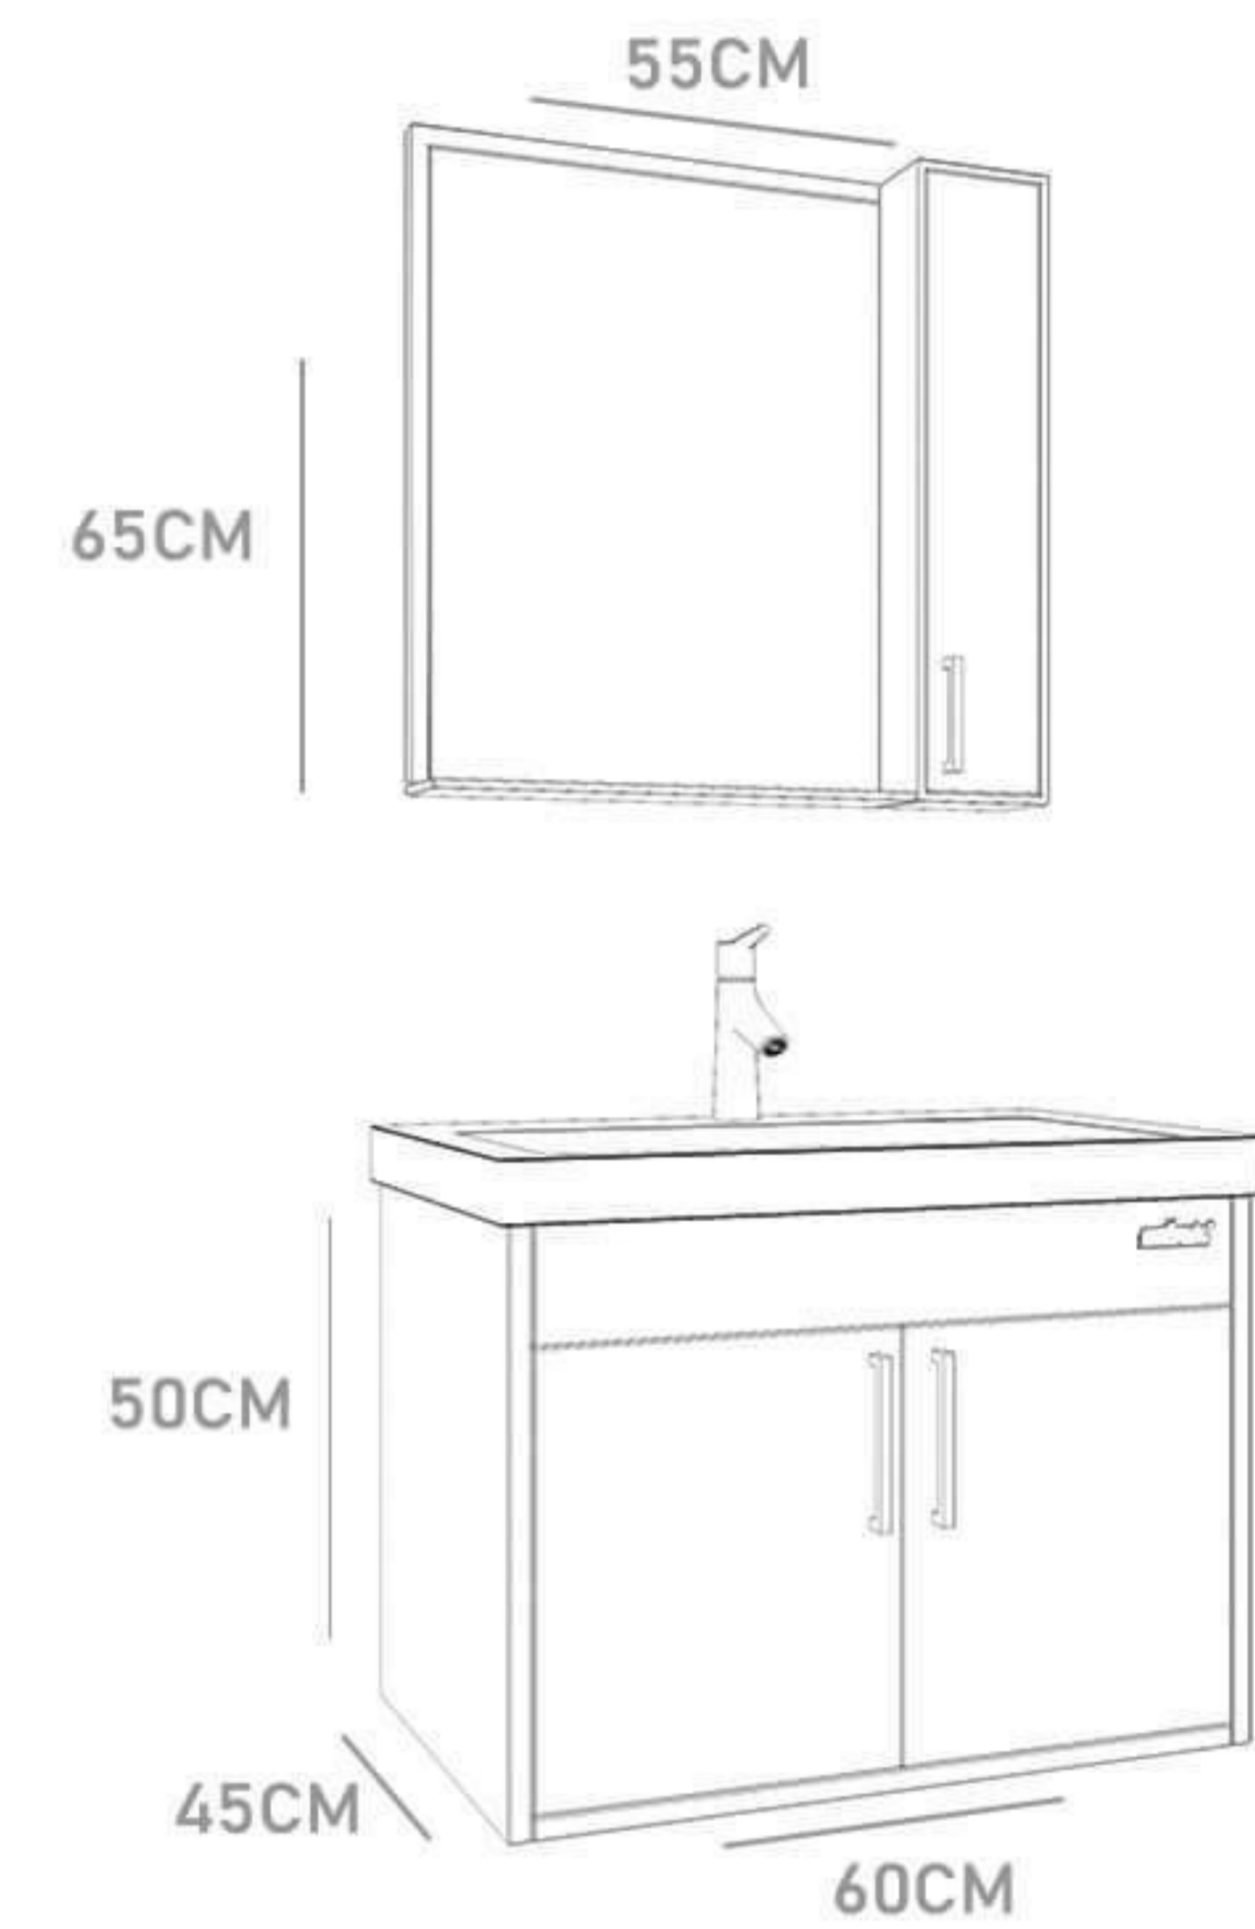

CABINET : 60x45x45  
MIRROR : 50x65

# Party-75

Cabinet : 75x45x50

Mirror : 70x65

EFES

HITIT 306

75

**walwomix**®  
BATHROOM FURNITURE

# Shark-80

CABINET : 80x45x50  
MIRROR : 75x65

## Chrome - 60

**WALMIX**<sup>®</sup>  
BATHROOM FURNITURE

Cabinet ; 60x45x50  
Mirror : 55x65