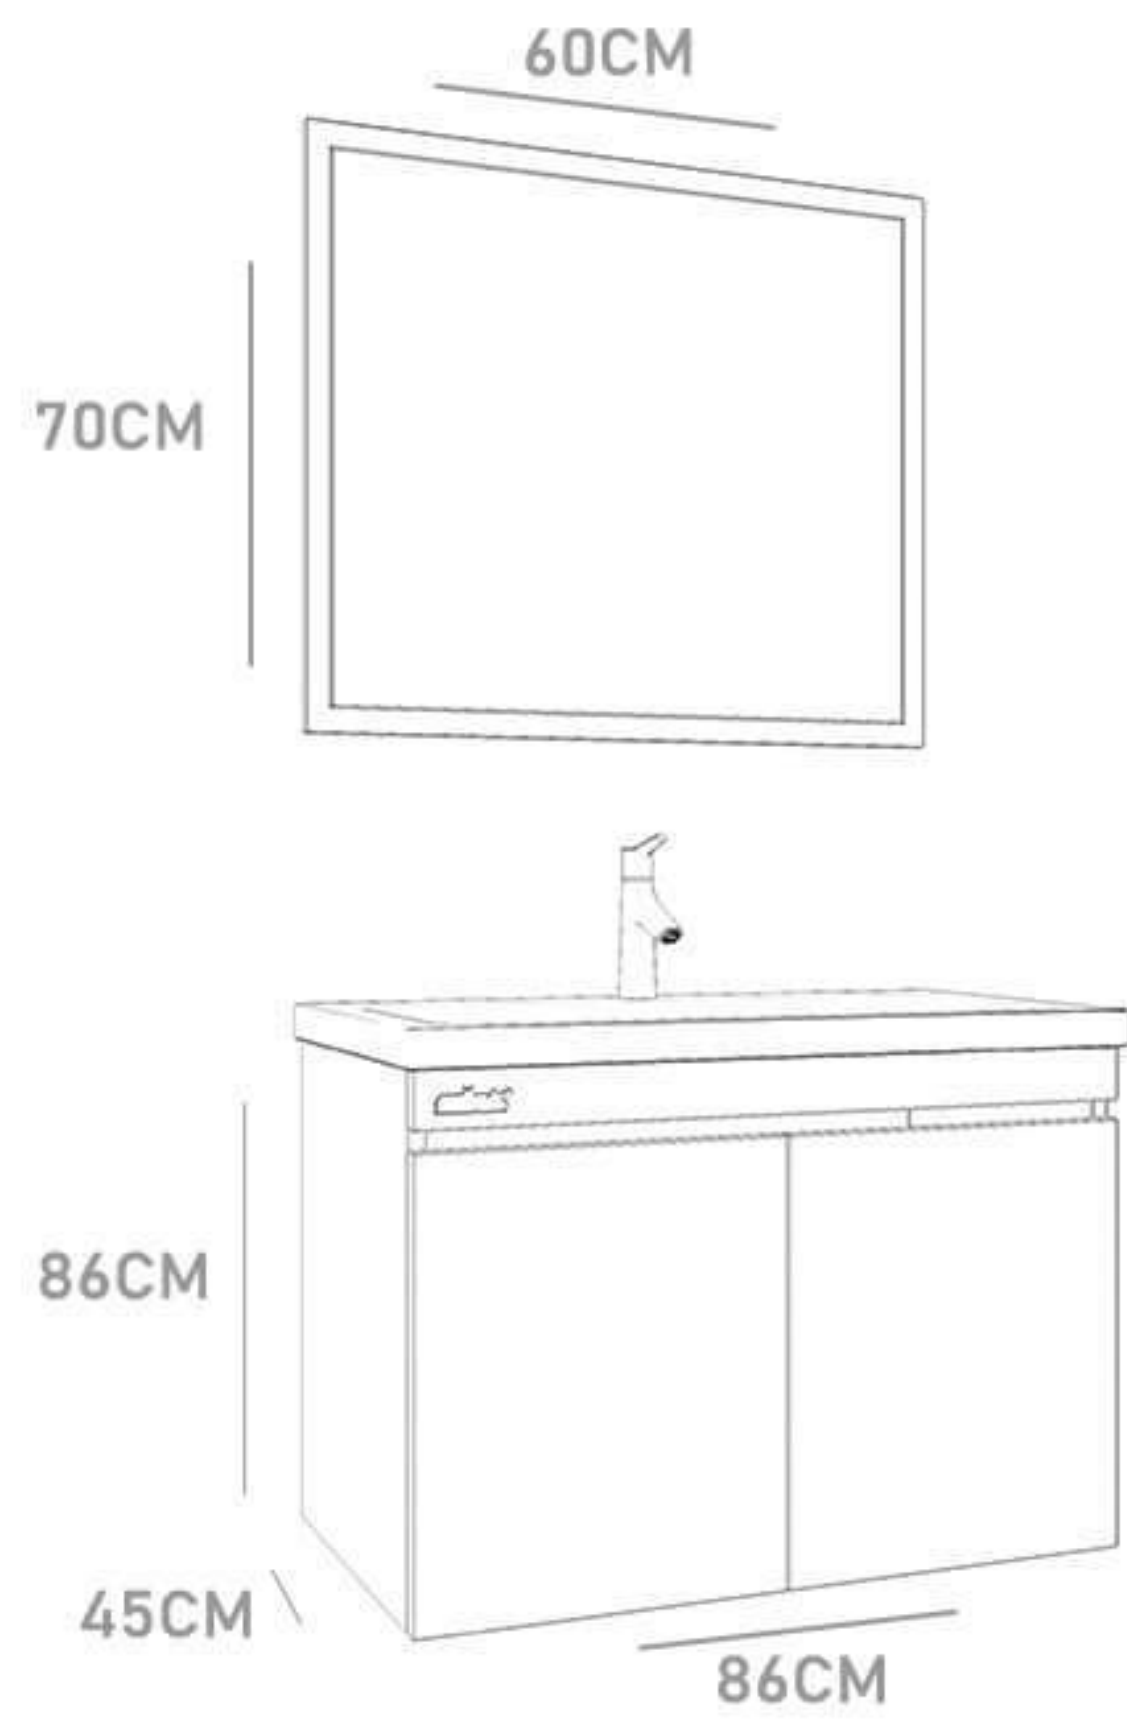

Cabinet : 70x45x50  
Mirror : 60x10x70  
Side cabinet : 35x22x80

# Riva - 55

Cabinet : 55x45x50

Mirror : 50x17x70

BLACK

BELLY

MDF

**walumix**<sup>®</sup>  
BATHROOM FURNITURE

## Lupinus – 75

**WALMIX**<sup>®</sup>  
BATHROOM FURNITURE

Cabinet : 75x45x50  
Mirror : 60x70

Cabinet : 48x45x55

Mirror : 40x70

ANTIK LIGHT

WHITE

Joly - 80

**WALMIX**<sup>®</sup>  
BATHROOM FURNITURE

Cabinet ; 80x45x55  
Mirror ; 80x70