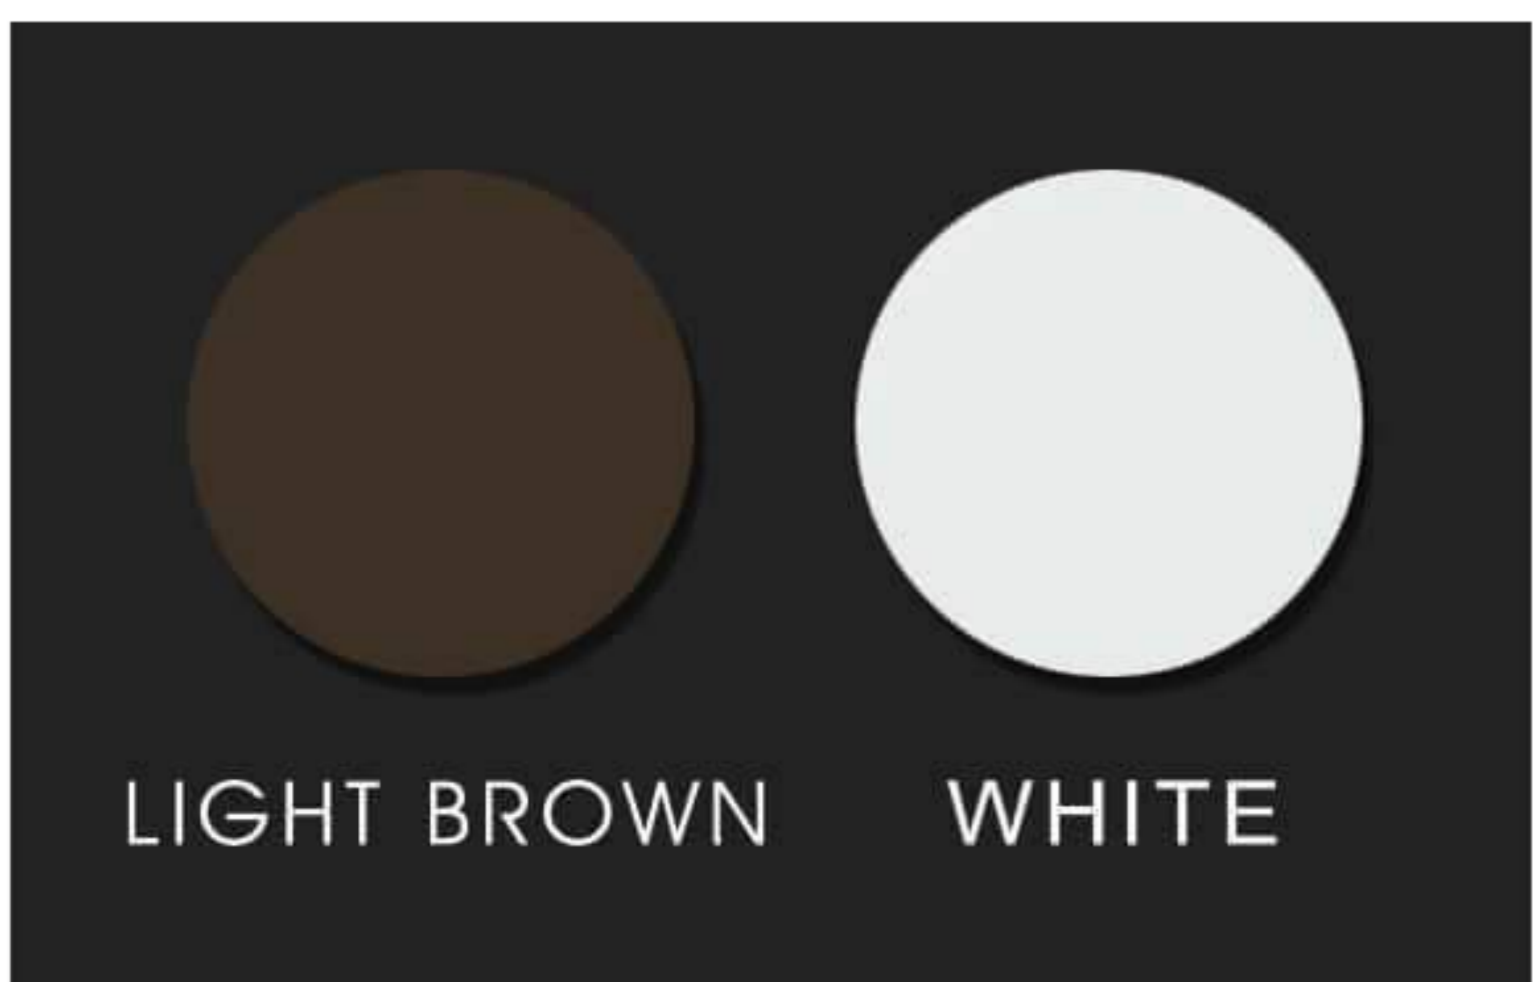

Ishik - 60

CABINET : 60x38x55
MIRROR : 60x70