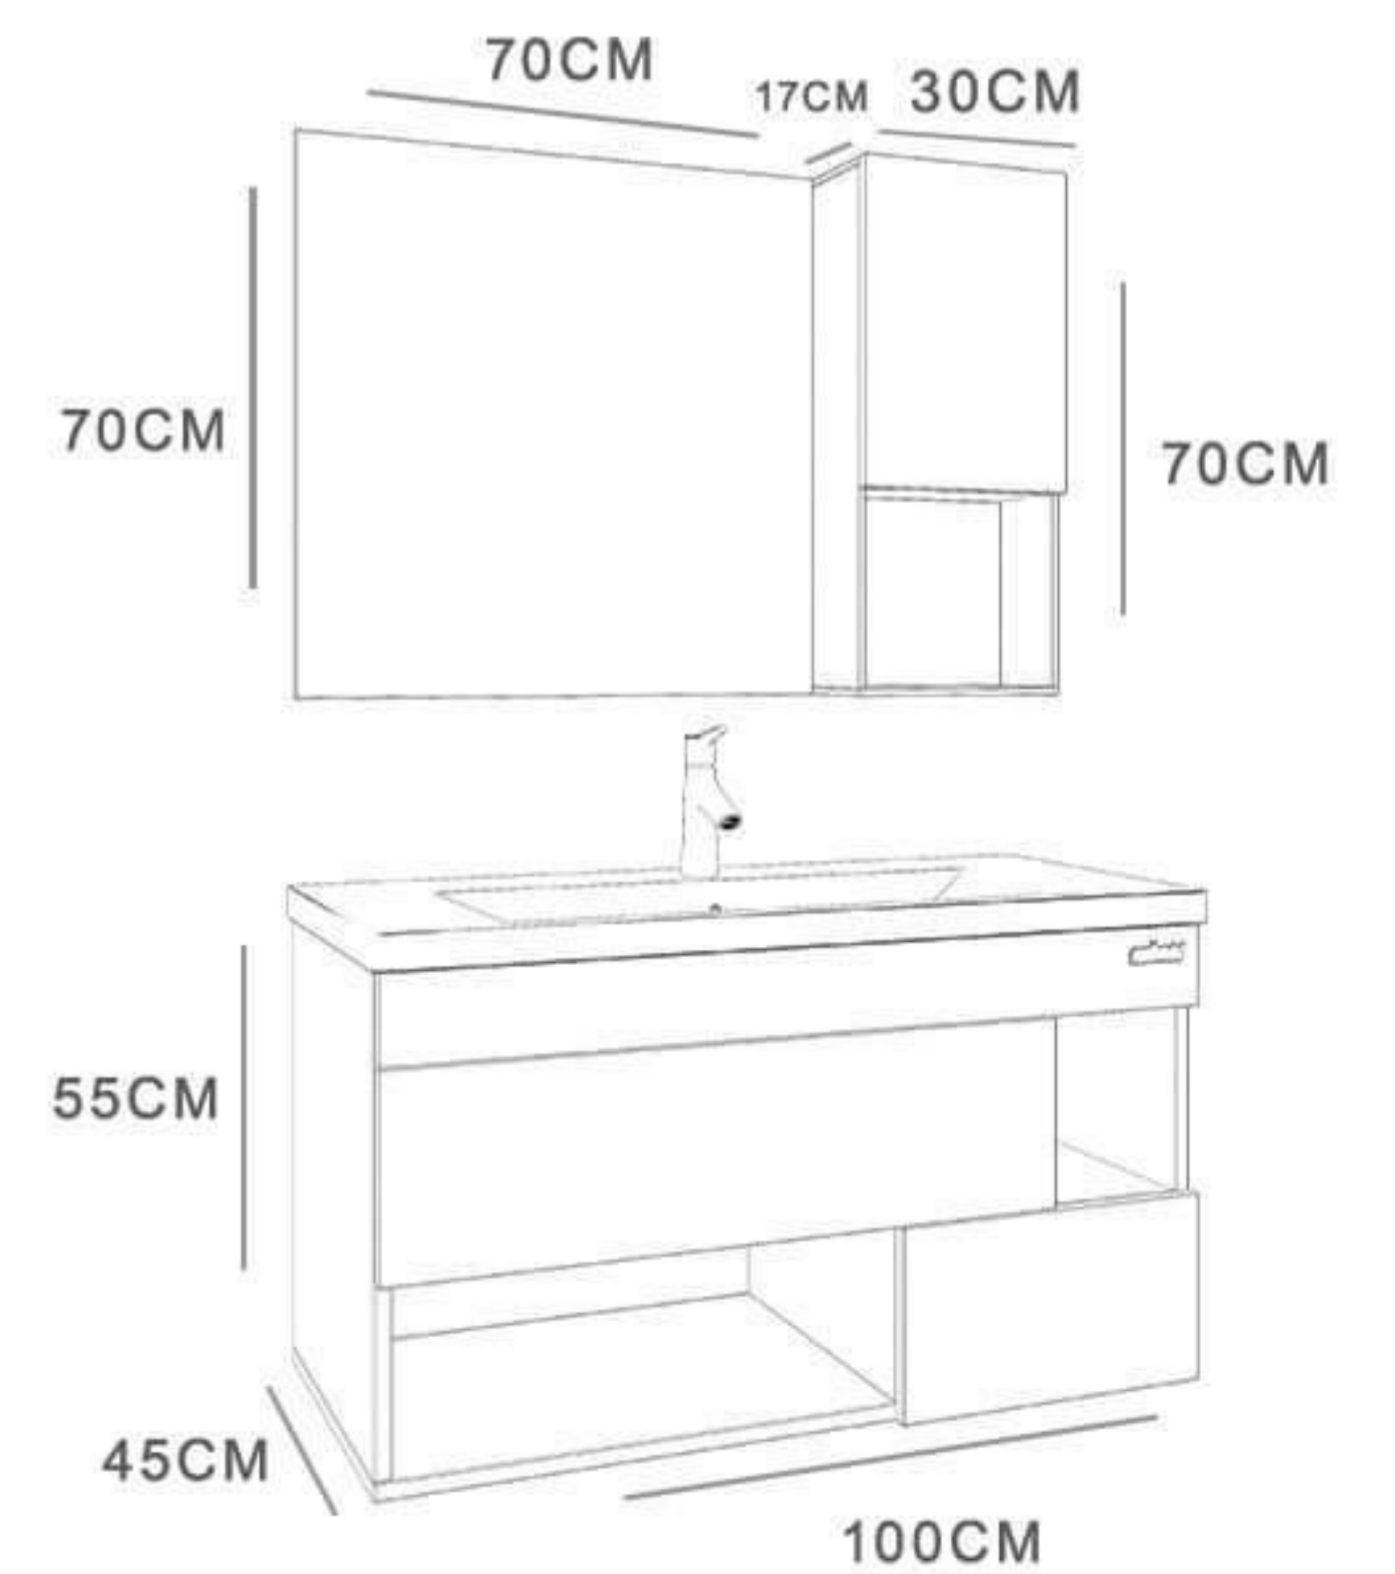

BAROK

WHITE

**waMIX**<sup>®</sup>  
BATHROOM FURNITURE

Ishik - 70

CABINET : 70x45x60  
MIRROR : 70x70

# Ishik - 60

CABINET : 60x38x55  
MIRROR : 60x70

Royal - 80

CABINET : 80x36x50  
MIRROR : 80x70

- 
- 
- 
- 
- 

CABINET : 65x36x50  
MIRROR : 60x70

Royal 65 - V2

# Royal - 65 V1

**WALMIX**<sup>®</sup>  
BATHROOM FURNITURE

CABINET : 65x36x50  
MIRROR : 60x70  
Side cabinet : 38x22x55

CEVIZAK

BAROK

# VENUS - 100

- CABINET : 100X45X55
- MIRROR : 70X70
- Top Cabinet : 30X17X70
- Side Cabinet : 38x27x140

ATLANTIK CAM

WHITE

**walMIX**<sup>®</sup>  
BATHROOM FURNITURE