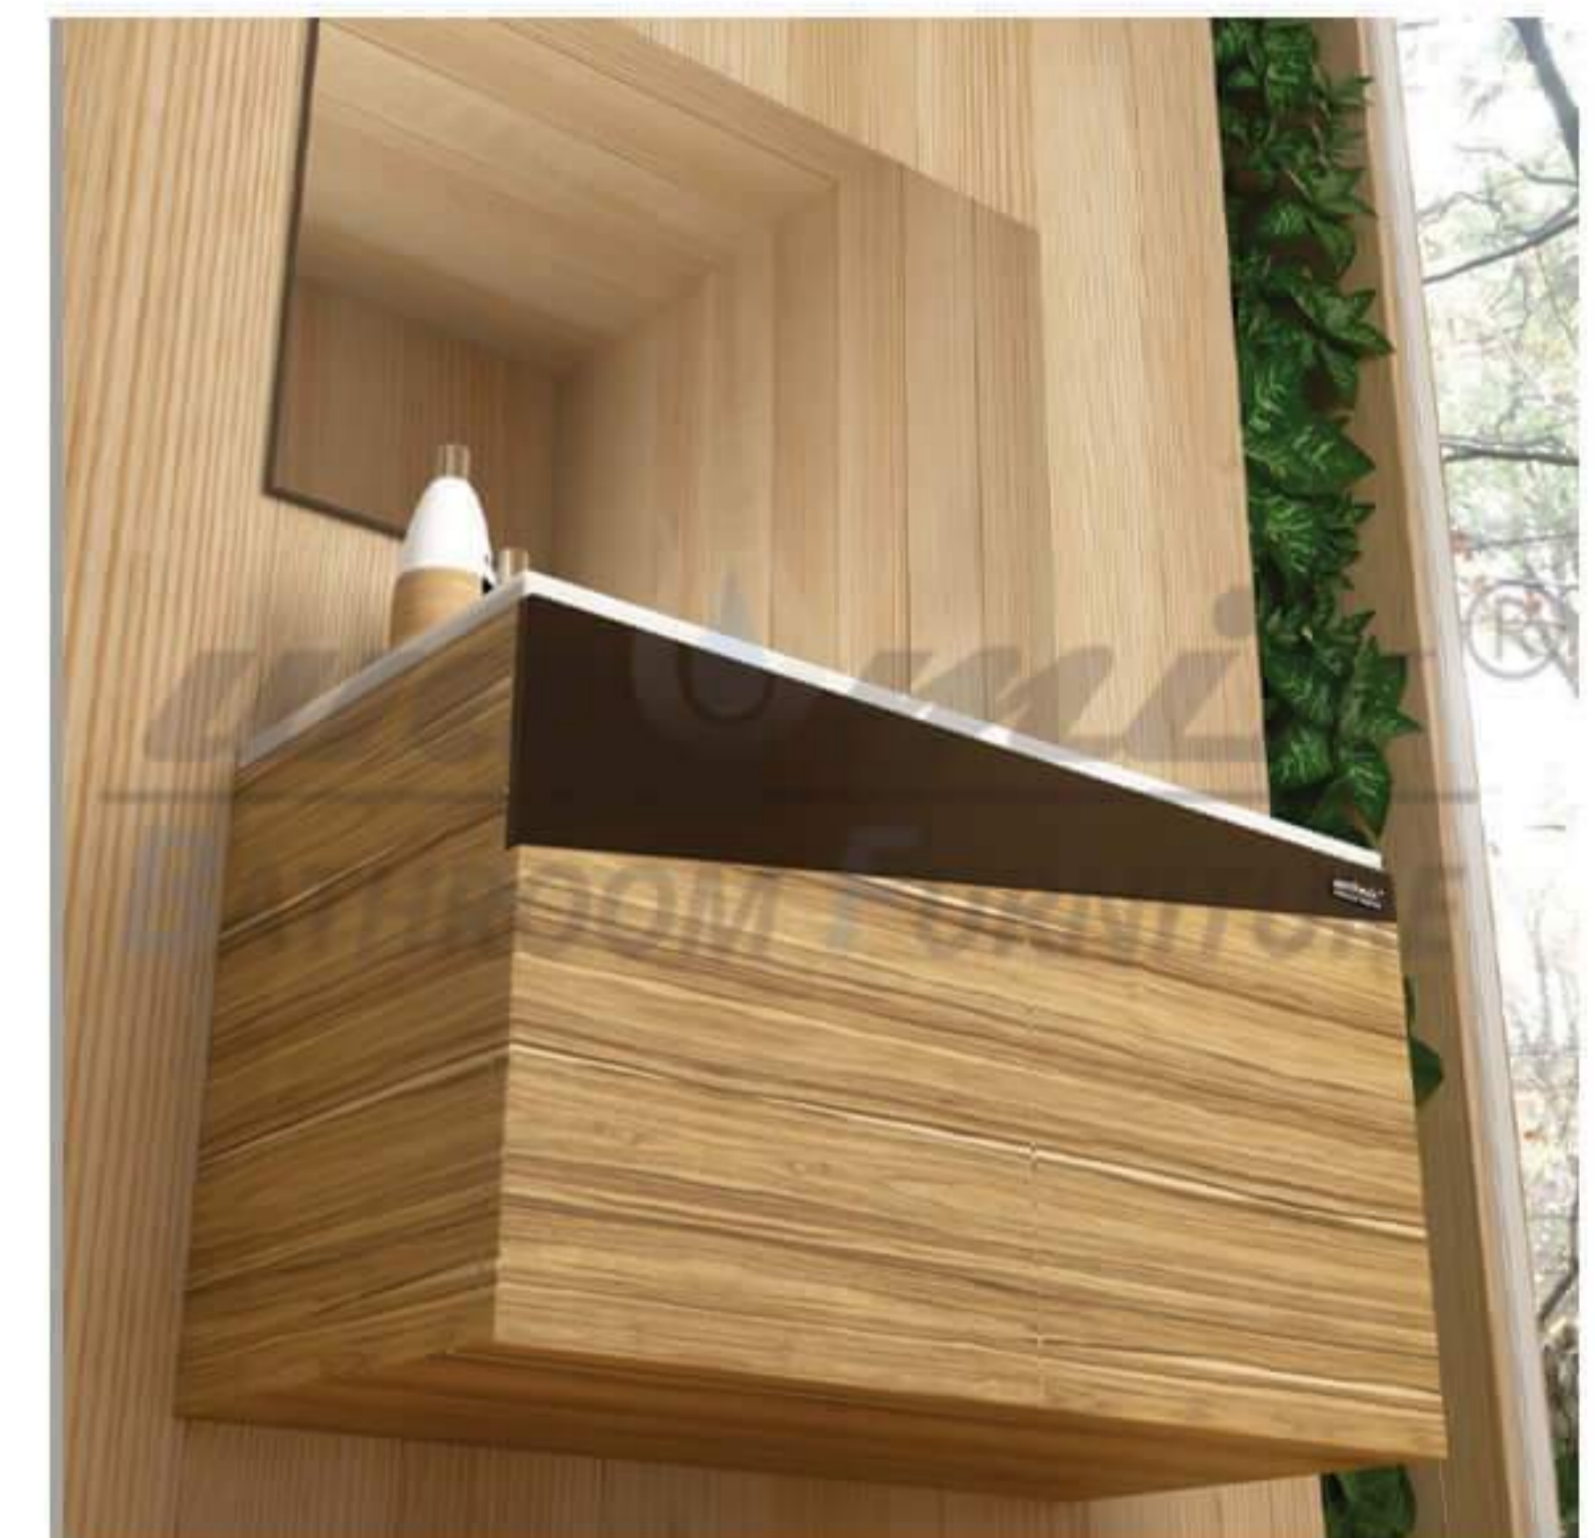

Porto-100

WALMIX®
BATHROOM FURNITURE

CABINET : 100x47x55
MIRROR : 100x70