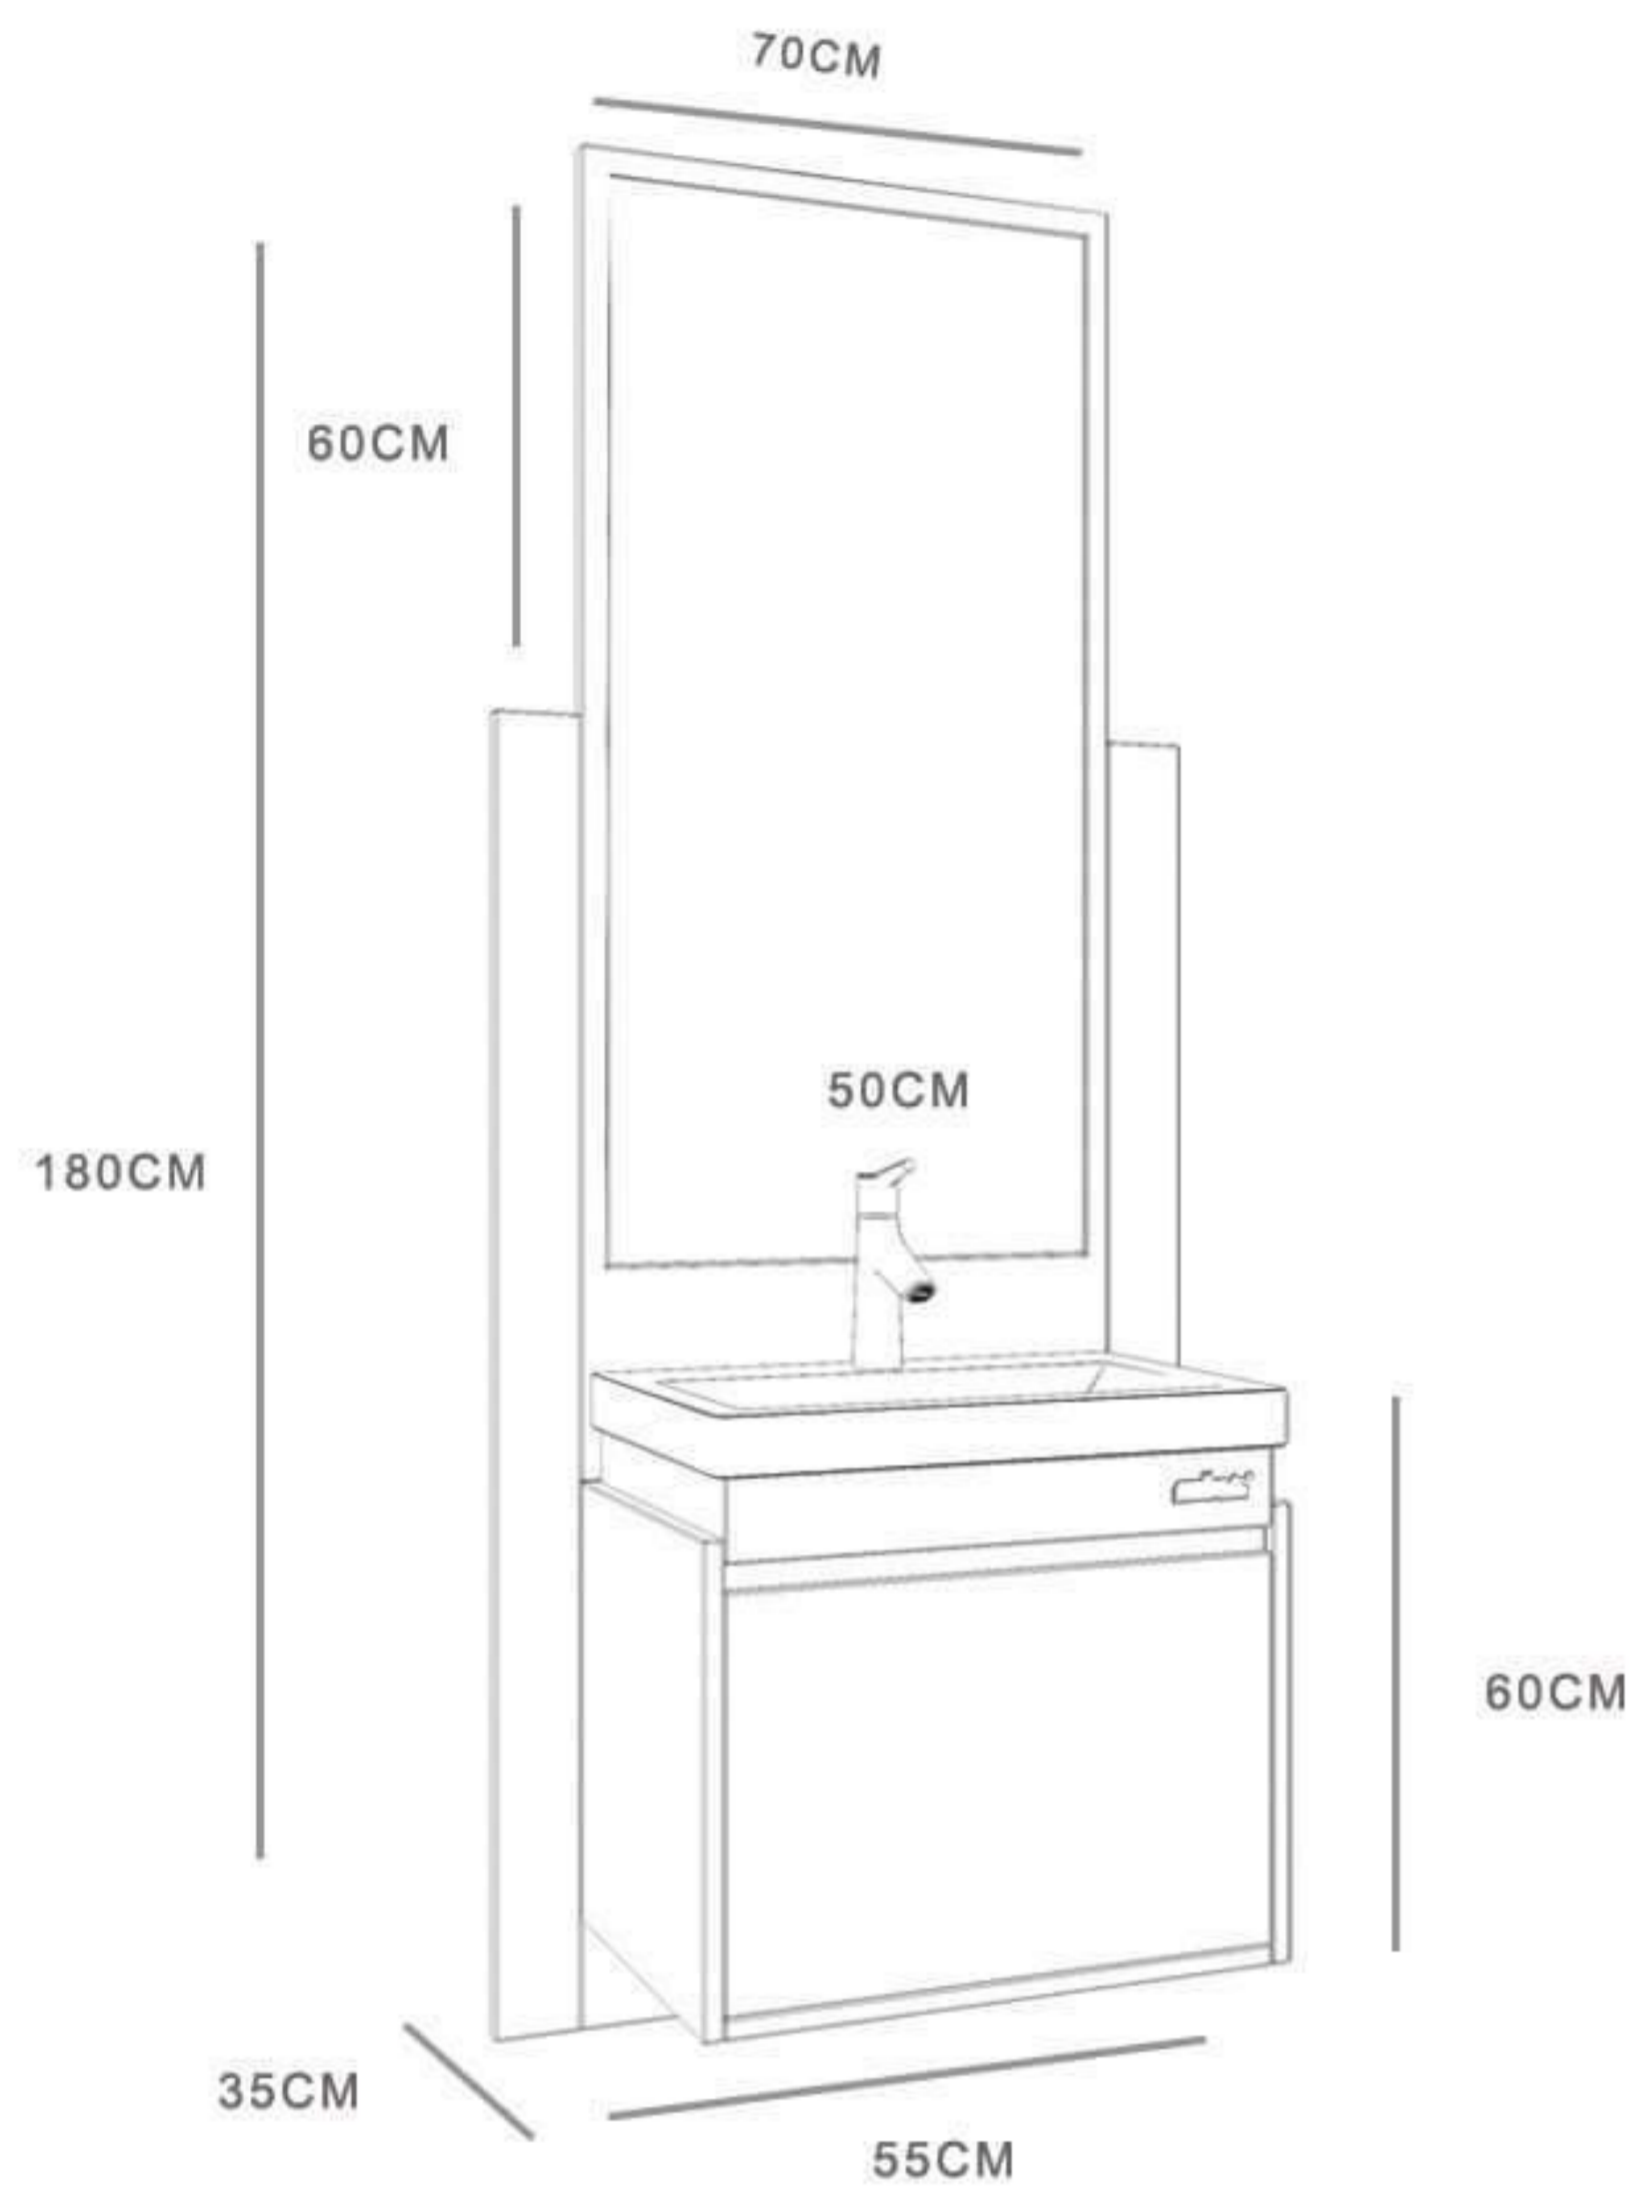

CABINET : 60x45x45  
MIRROR : 50x65

Right - 80

CABINET : 80x43x50  
MIRROR : 75x65

CABINET : 45X25X50  
MIRROR : 40X65

GORDION

RUSTIK MESE

**waumix**<sup>®</sup>  
BATHROOM FURNITURE

**waumix**<sup>®</sup>  
BATHROOM FURNITURE

Still New - 55

**WALMIX**<sup>®</sup>  
BATHROOM FURNITURE

CABINET : 55x35x180  
MIRROR : 55x120

Shelf New - 100

CABINET : 100X45X50  
MIRROR A : 95x65

BAROK

WHITE