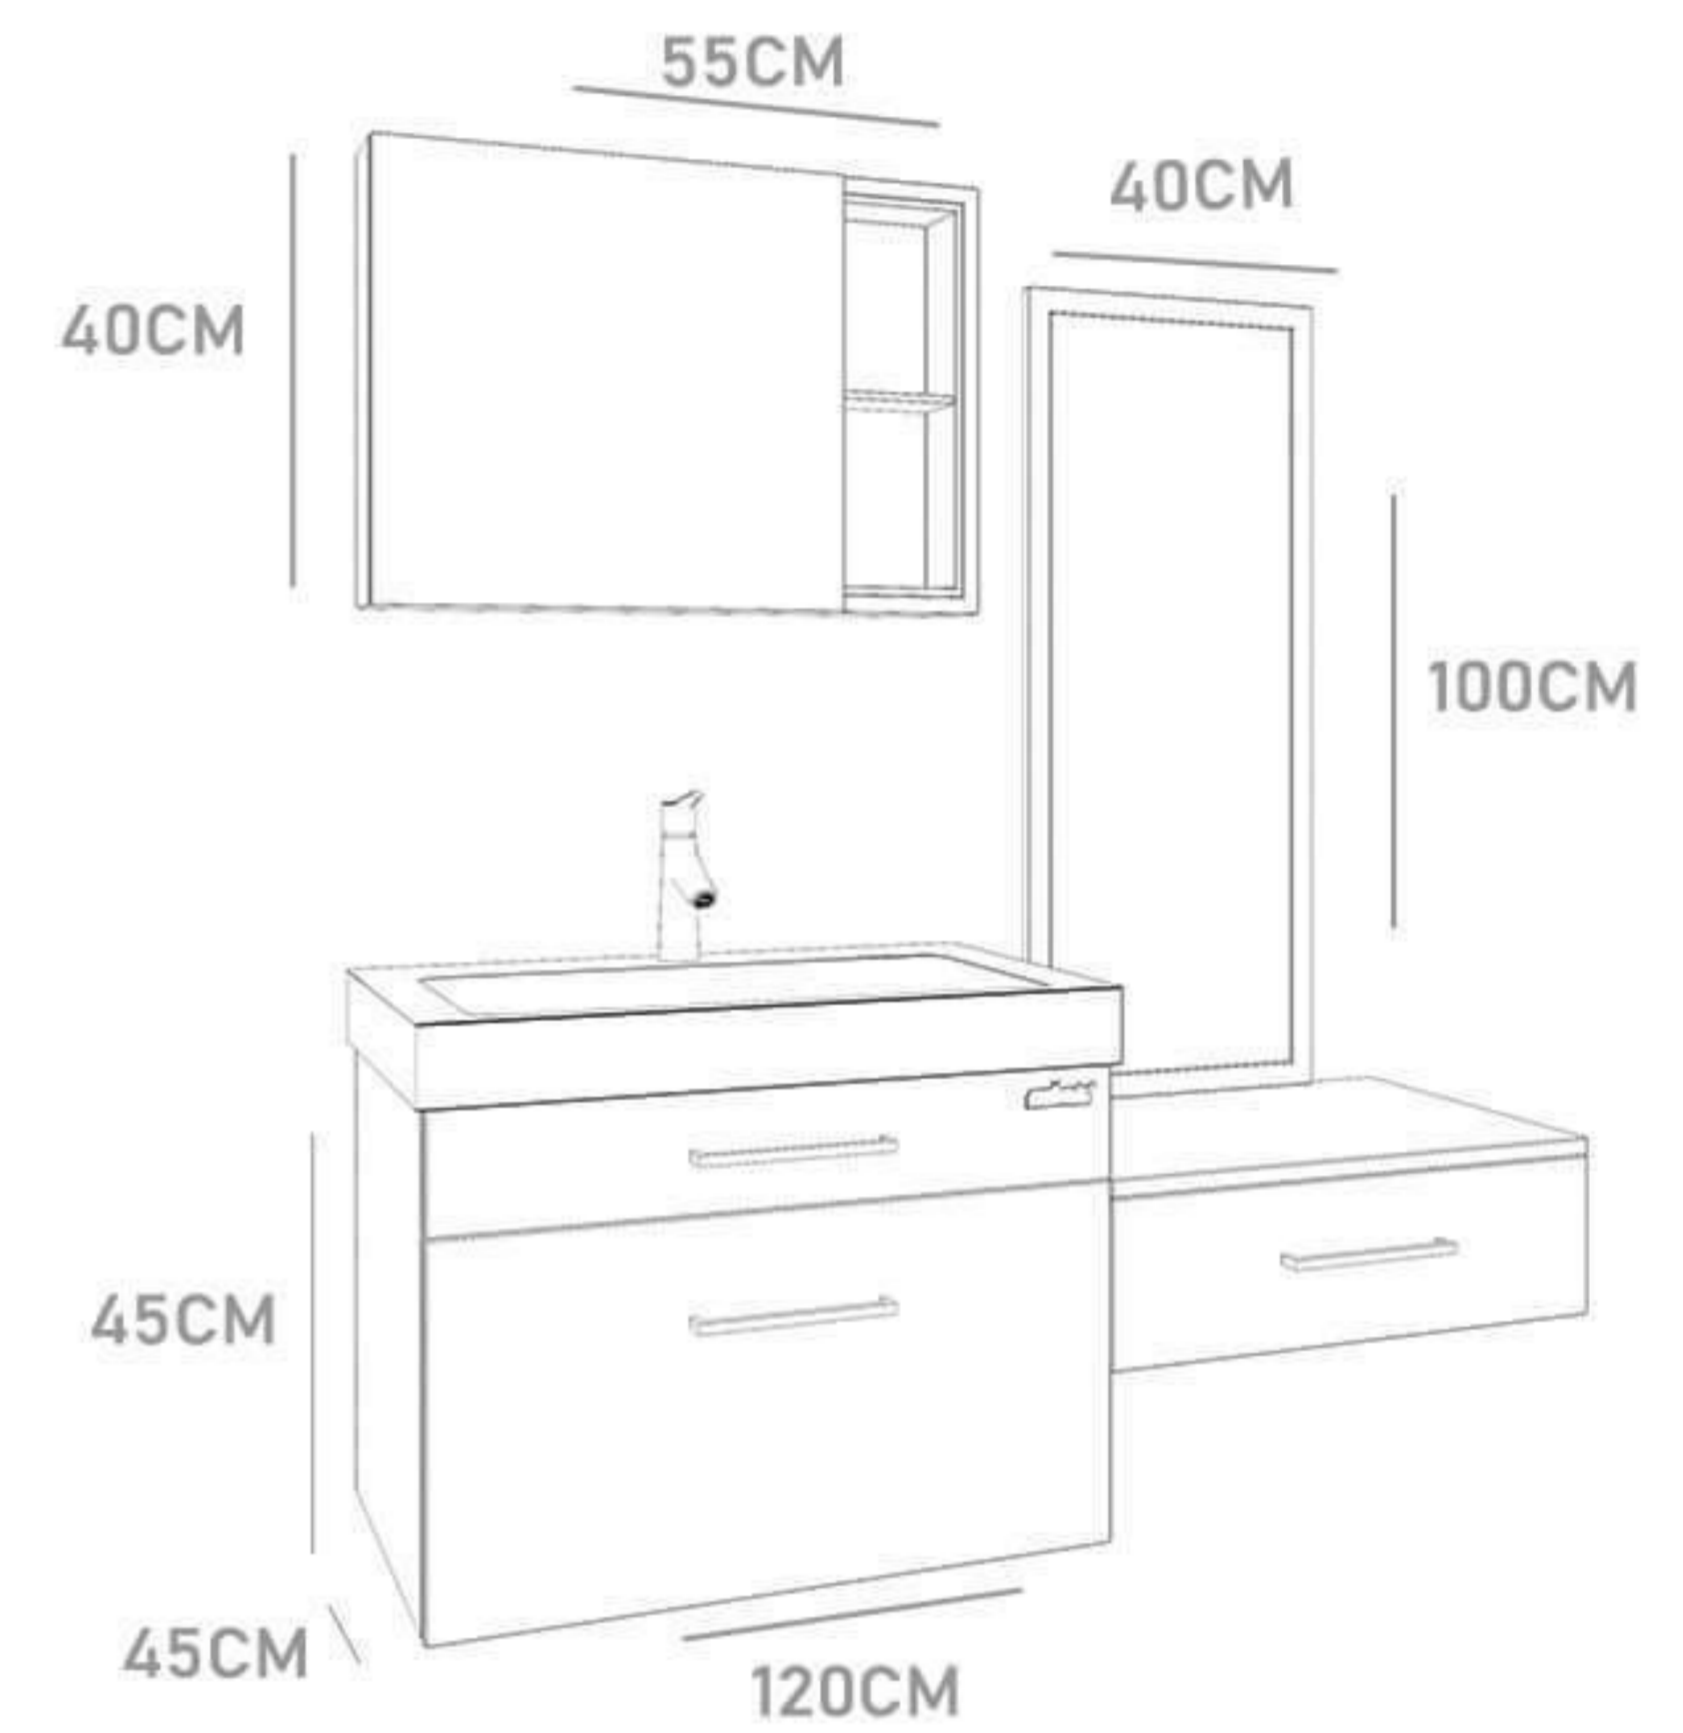

# Ramada-65

**walmix**<sup>®</sup>  
BATHROOM FURNITURE

CABINET : 65x45x55  
Lid Mirror : 60x10x85

# Ikiz - 120

**WALMIX**<sup>®</sup>  
**BATHROOM FURNITURE**

CABINET : 120x45x45  
MIRROR : 120x70

# Trip - 100

Cabinet : 100x45x55  
Mirror A : 40x100  
Mirror B : 60x45

GORDION

BELLY

# Trip- 120

**WALMIX®**  
**BATHROOM FURNITURE**

Cabinet : 120x45x45  
Mirror : 55x40  
Side Mirror : 40x100

Still - 46

**WALMIX**<sup>®</sup>  
BATHROOM FURNITURE

Cabinet : 46x46x50  
Mirror : 70x180

ANTIK DARK