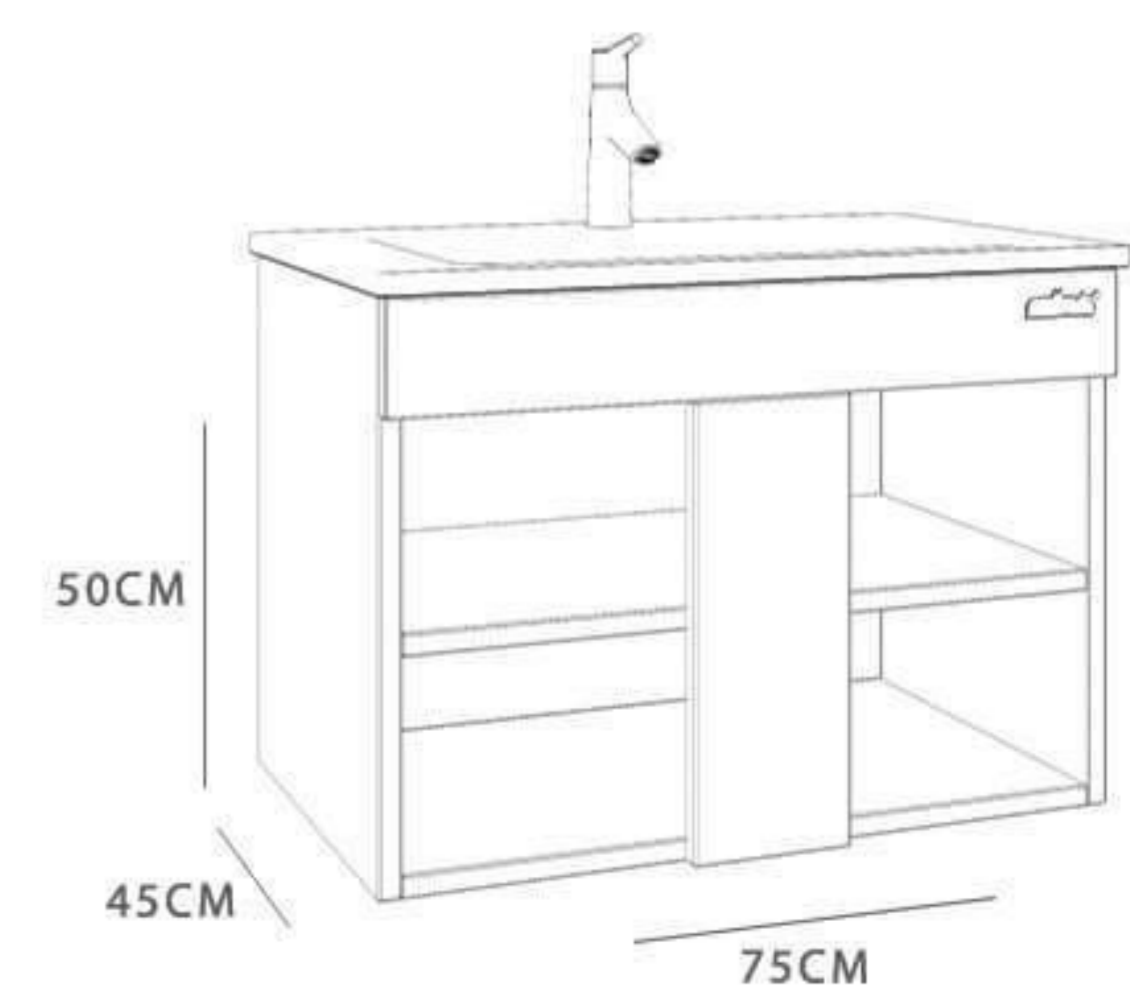

EFES

HITIT 306

75

walwomix®
BATHROOM FURNITURE