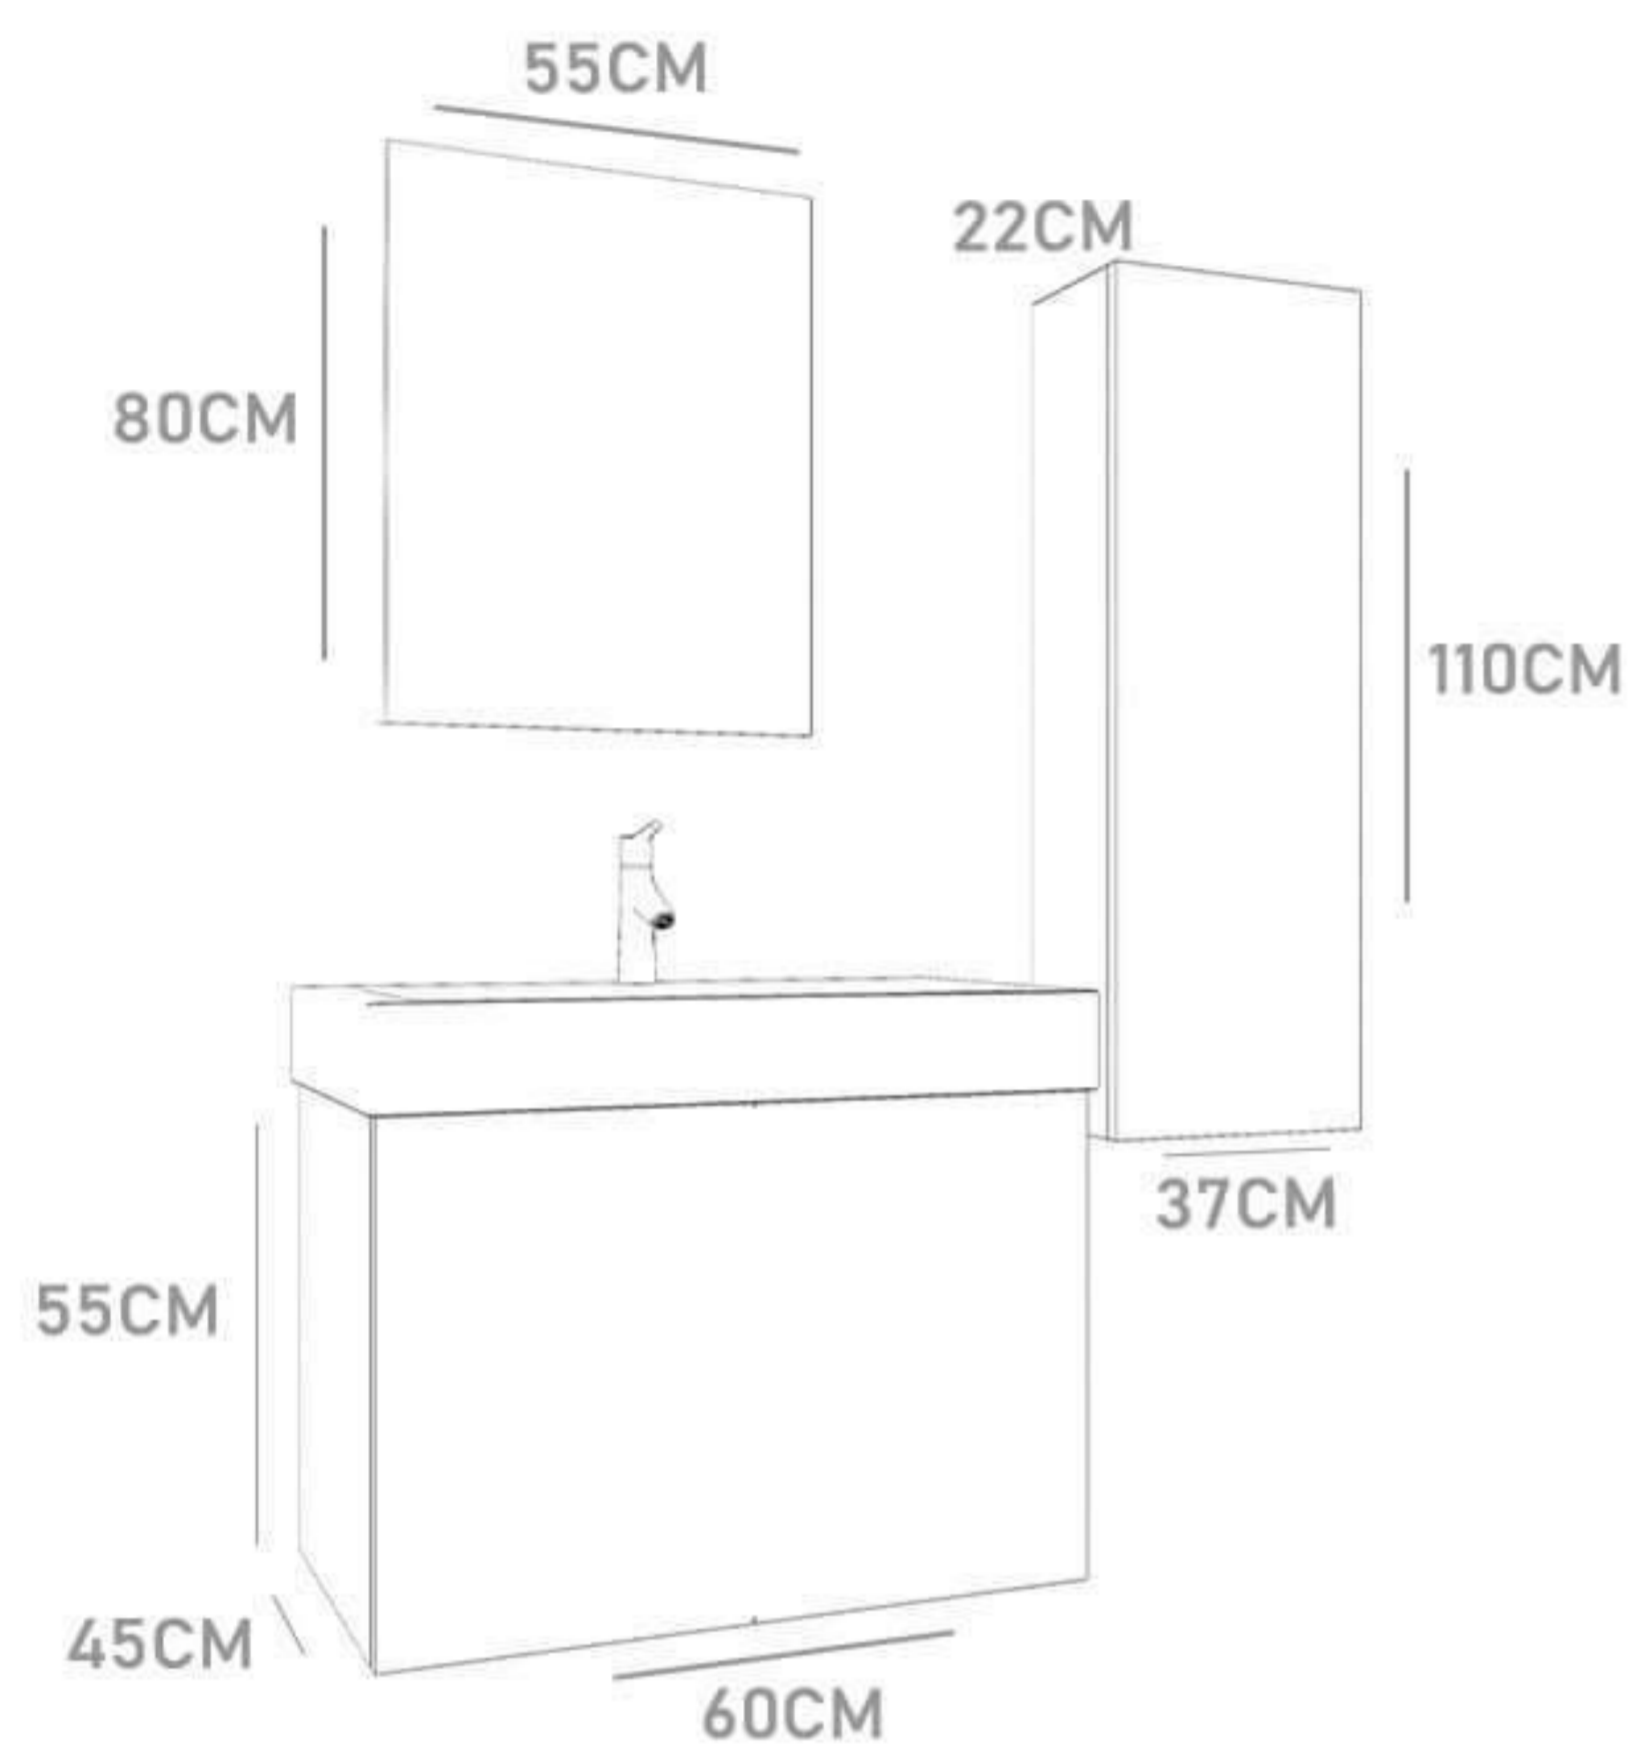

MONA - 60

WALMIX®
BATHROOM FURNITURE

Cabinet : 60x45x55
Mirror : 80x55
Side cabinet : 37x22x110