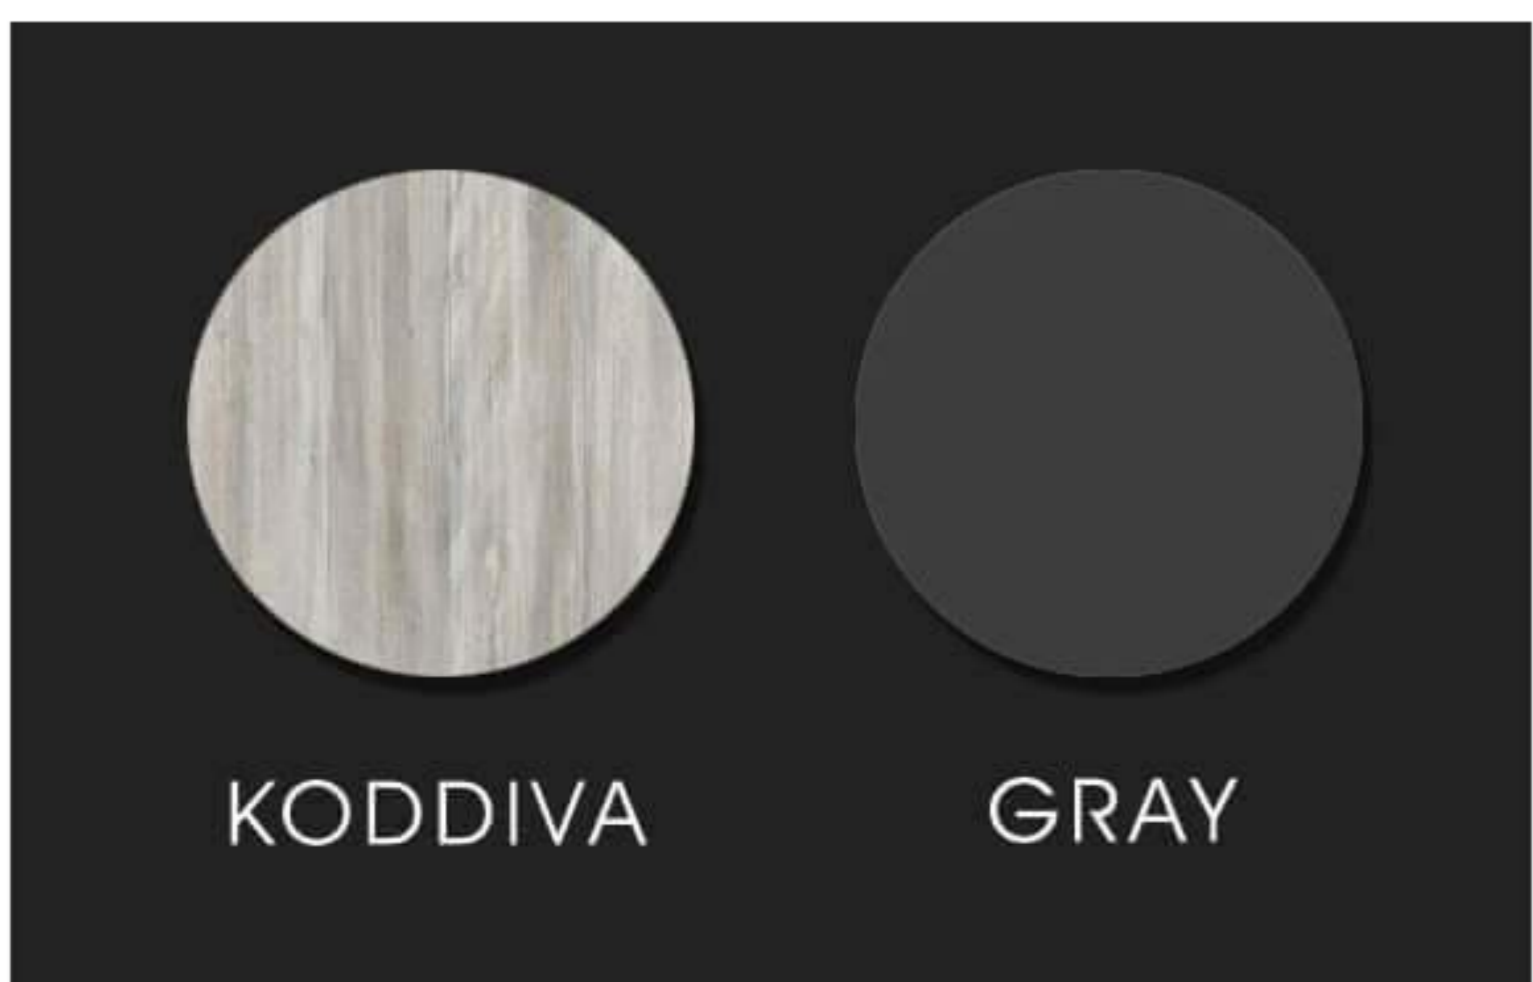

Right - 80

CABINET : 80x43x50
MIRROR : 75x65