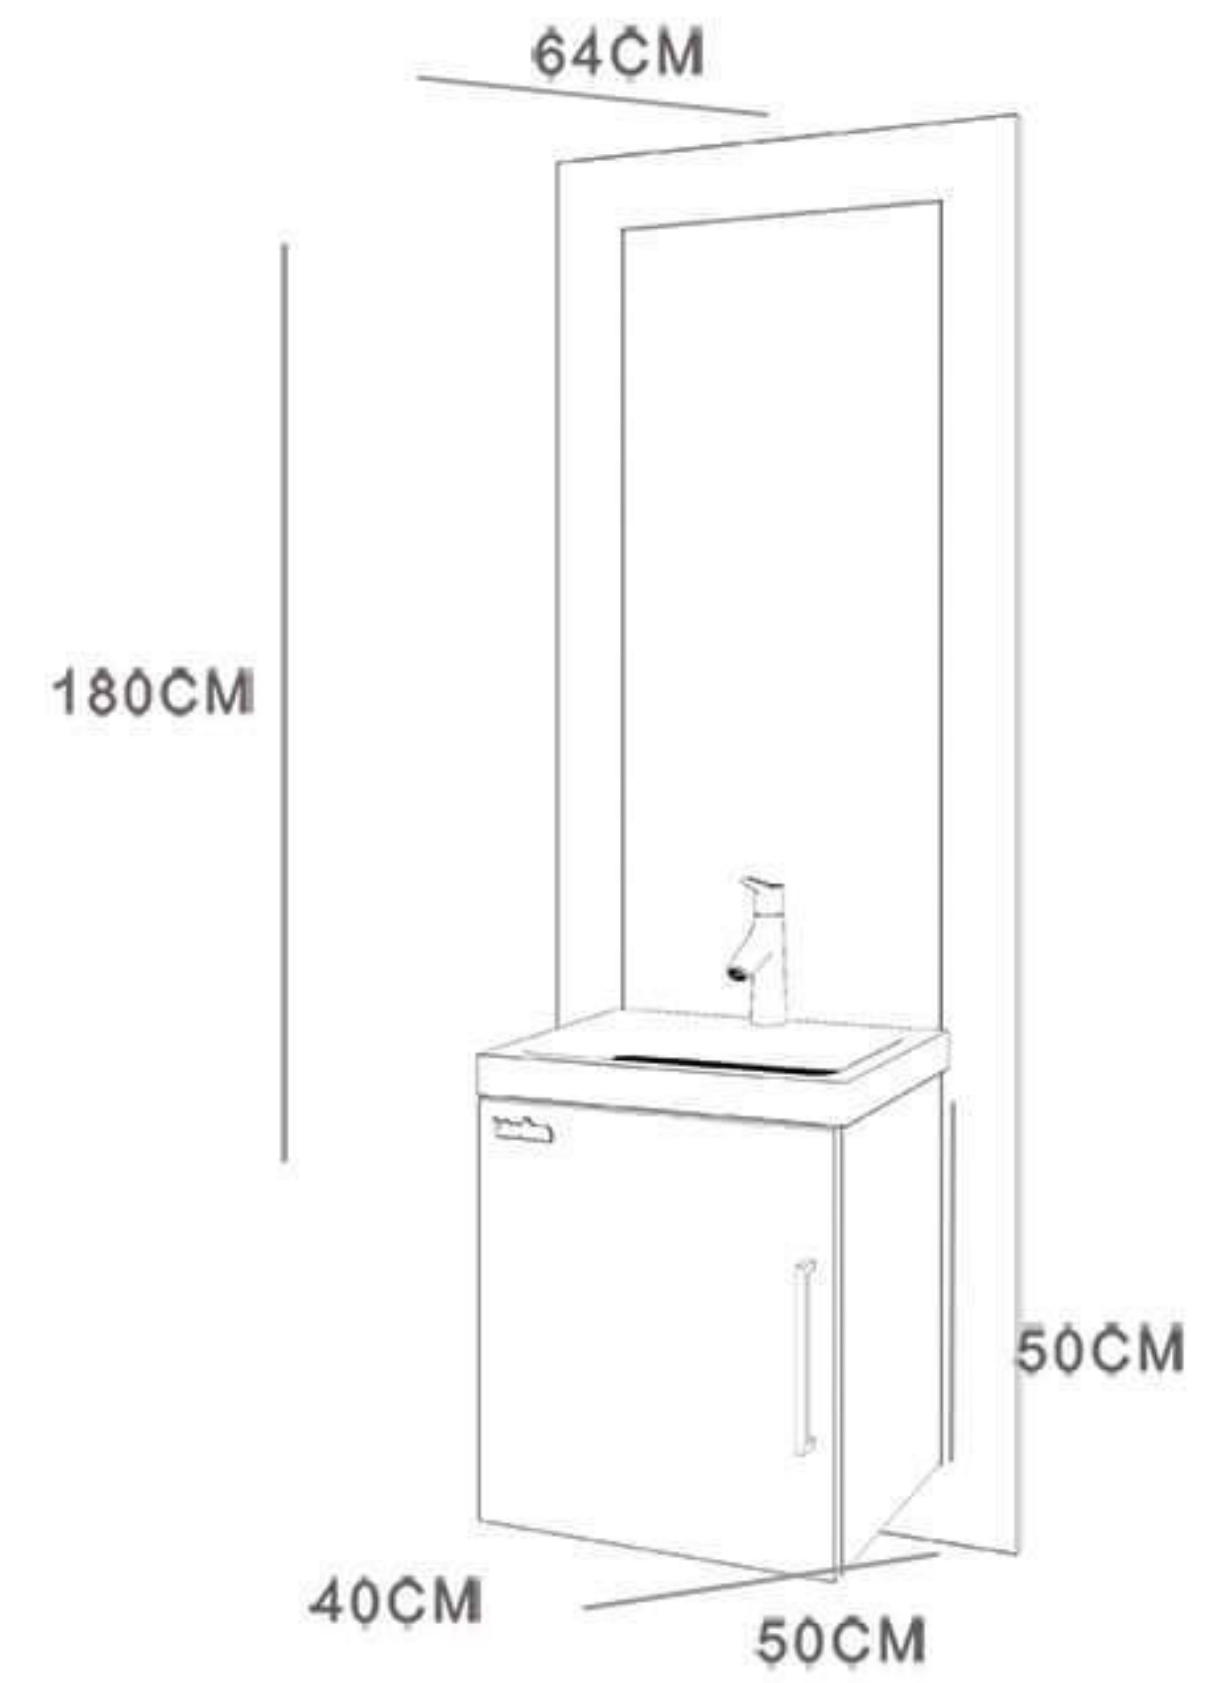

Still - 55

WALMIX®
BATHROOM FURNITURE

Cabinet : 50x40x50
Mirror : 65x180