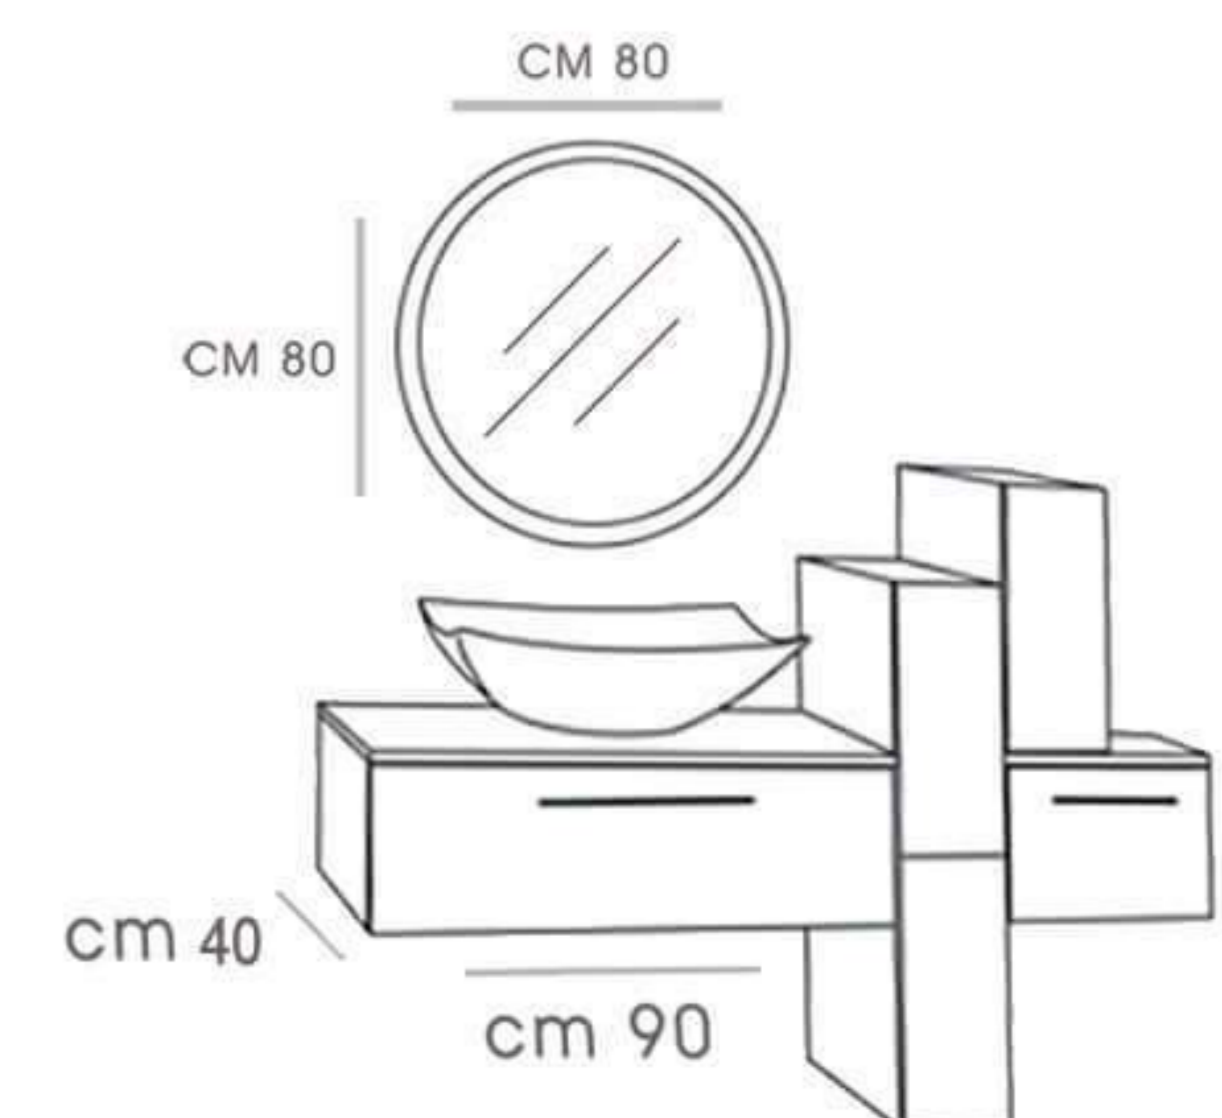

# MINDEX

PUZZEL - 160

**walumix**®  
BATHROOM FURNITURE

CABINET : 160X40X28  
MIRROR : 80X80  
SIDE CABINET : 38X22X110

# Puzzle-75

CABINET : 75x45x50  
MIRROR : 70x65