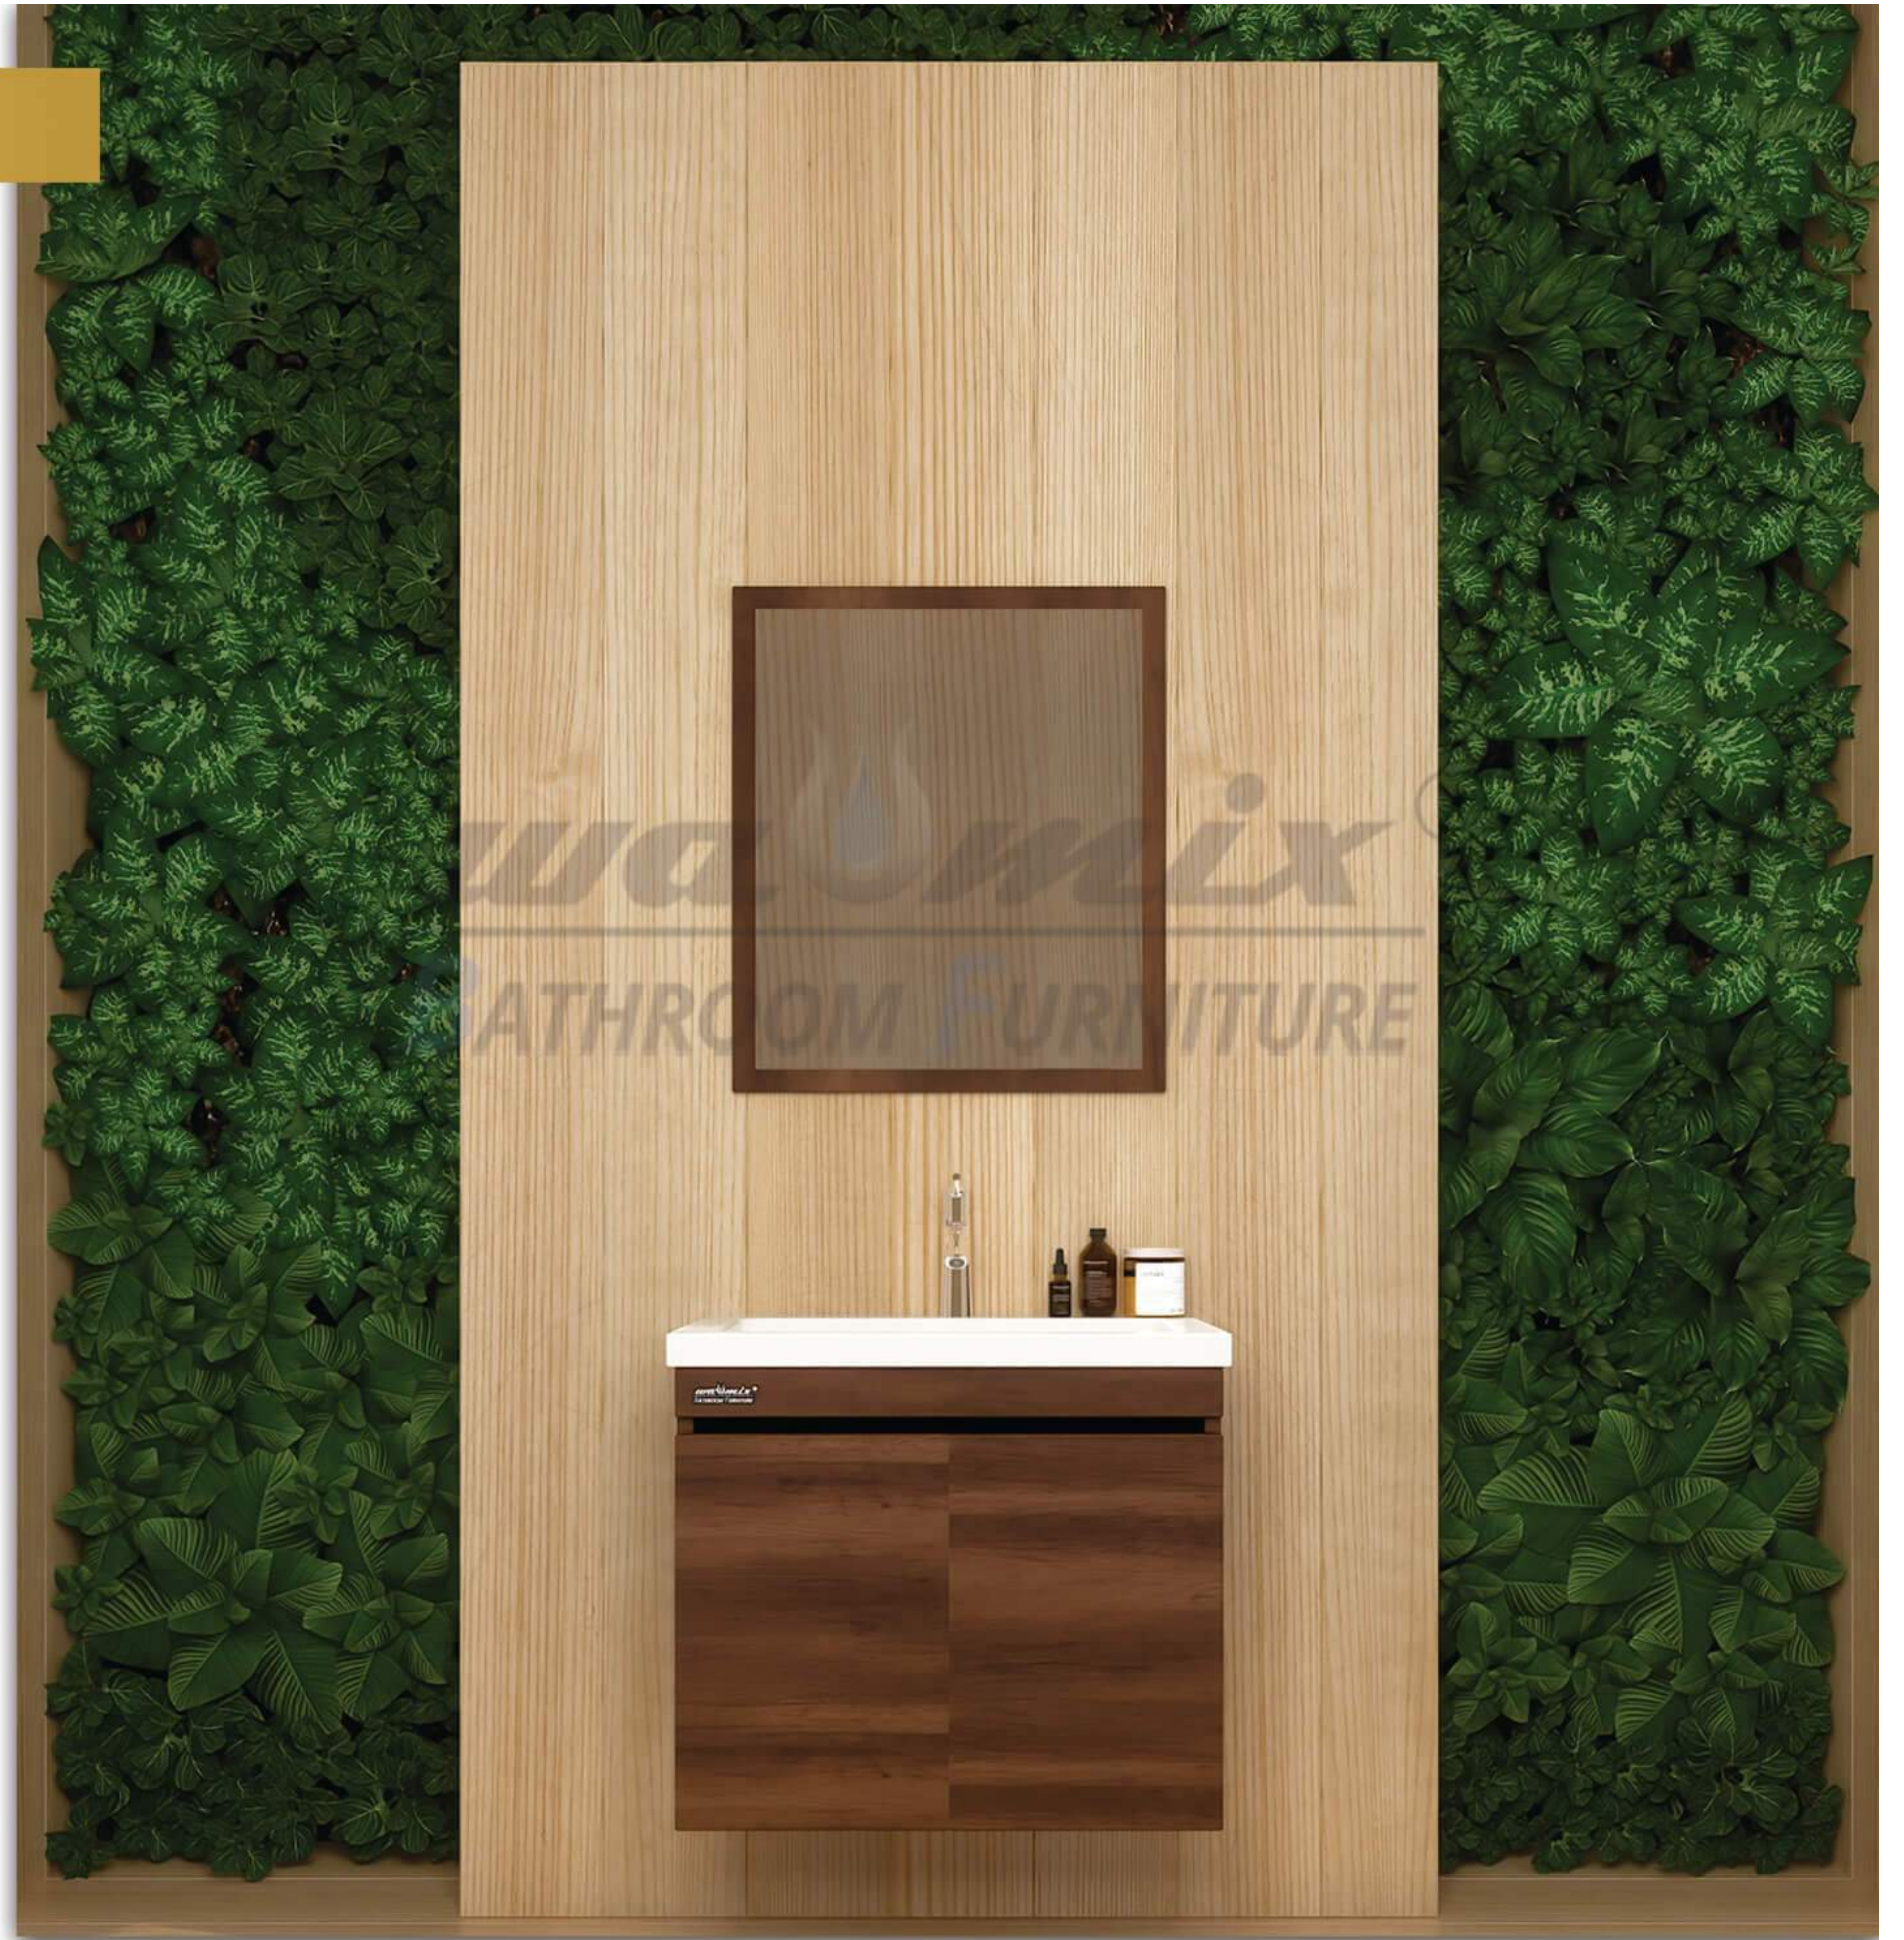

Joly - 80

WALMIX®
BATHROOM FURNITURE

Cabinet ; 80x45x55
Mirror ; 80x70